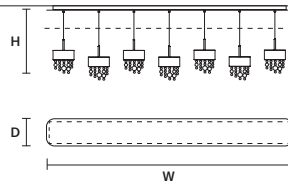

OLÀ C7 LN 175

W 175 cm / 68.90"
D 20 cm / 7.90"
H MAX 180 cm / 70.90"

STANDARD LIGHTING
14xG9x10 W MAX (NOT INCL.)

STANDARD INTEGRATED LED LIGHTING
DOWN 52,5 W CRI>90
3000 K – 7560 NOMINAL LM

ON REQUEST
DOWN 52,5 W CRI>90
2700 K – 7182 NOMINAL LM

DIMMABLE
1-10V + DALI + PUSH