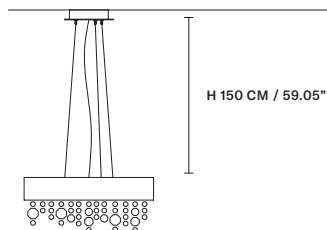

WARM

SMOKY

STANDARD CABLES

OLÀ S12 120

∅ 120 cm / 47.20"
H 20 cm / 7.90"

STANDARD LIGHTING 
12×E27×20 W MAX (NOT INCL.)

STANDARD INTEGRATED LED LIGHTING 
UP 15,6 W CRI>95
3000 K – 1536 NOMINAL LM
DOWN 62,4 W CRI>95
3000 K – 6144 NOMINAL LM

ON REQUEST
UP 15,6 W CRI>95
2700 K – 1464 NOMINAL LM
DOWN 62,4 W CRI>95
2700 K – 5856 NOMINAL LM

DIMMABLE
1-10V

OLÀ S6 90

∅ 90 cm / 35.40"
H 20 cm / 7.90"

STANDARD LIGHTING 
8×E27×20 W MAX (NOT INCL.)

STANDARD INTEGRATED LED LIGHTING 
UP 10,4 W CRI>95
3000 K – 1024 NOMINAL LM
DOWN 31,2 W CRI>95
3000 K – 3072 NOMINAL LM

ON REQUEST
UP 7,8 W CRI>95
2700 K – 732 NOMINAL LM
DOWN 23,4 W CRI>95
2700 K – 2196 NOMINAL LM

DIMMABLE
1-10V

OLÀ S6 40

∅ 40 cm / 15.70"
H 20 cm / 7.90"

STANDARD LIGHTING 
6×E14×10 W MAX (NOT INCL.)

STANDARD INTEGRATED LED LIGHTING 
UP 13,7 W CRI>95
3000 K – 1348 NOMINAL LM
DOWN 13,7 W CRI>95
3000 K – 1348 NOMINAL LM