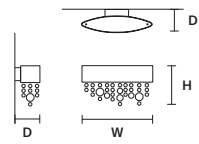

OLÀ A1 OV 30

W 30 cm / 11.80"
D 10 cm / 3.90"
H 18 cm / 7.10"

STANDARD LIGHTING
1×E14×10 W MAX (NOT INCL.)

STANDARD INTEGRATED LED LIGHTING
UP 4 W CRI>95
3000 K – 390 NOMINAL LM
DOWN 4 W CRI>95
3000 K – 390 NOMINAL LM

ON REQUEST
UP 4 W CRI>95
2700 K – 375 NOMINAL LM
DOWN 4 W CRI>95
2700 K – 375 NOMINAL LM

DIMMABLE
1-10V + PUSH