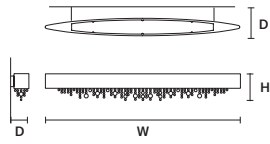

OLÀ A6 OV 160

W 160 cm / 63.00"
D 20 cm / 7.90"
H 20 cm / 7.90"

STANDARD LIGHTING
6×E14×10 W MAX (NOT INCL.)

STANDARD INTEGRATED LED LIGHTING
UP 10,4 W CRI>95
3000 K – 1024 NOMINAL LM
DOWN 50,7 W CRI>95
3000 K – 4992 NOMINAL LM

ON REQUEST
UP 10,4 W CRI>95
2700 K – 976 NOMINAL LM
DOWN 50,7 W CRI>95
2700 K – 4758 NOMINAL LM

DIMMABLE
NO