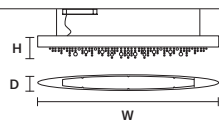

OLÀ S6 OV 160

W 160 cm / 63.00"
D 14 cm / 5.50"
H 20 cm / 7.90"

STANDARD LIGHTING
6×E14×10 W MAX (NOT INCL.)

STANDARD INTEGRATED LED LIGHTING
UP 10,4 W CRI>95
3000 K – 1024 NOMINAL LM
DOWN 50,7 W CRI>95
3000 K – 4992 NOMINAL LM

ON REQUEST
UP 10,4 W CRI>95
2700 K – 976 NOMINAL LM
DOWN 50,7 W CRI>95
2700 K – 4758 NOMINAL LM

DIMMABLE
0-10V