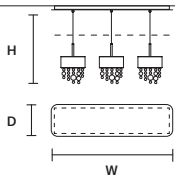

OLÀ C3 LN 75

W 75 cm / 29.50"
D 20 cm / 7.90"
H MAX 180 cm / 70.90"

STANDARD LIGHTING
6xG9x10 W MAX (NOT INCL.)

STANDARD INTEGRATED LED LIGHTING
DOWN 22,5 W CRI>90
3000 K – 3240 NOMINAL LM

ON REQUEST
DOWN 22,5 W CRI>90
2700 K – 3078 NOMINAL LM

DIMMABLE
1-10V + PUSH