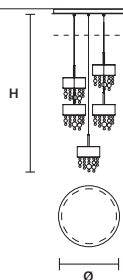

OLÀ C5 RD 60

ø 60 cm / 23.60"
H MAX 180 cm / 70.90"

STANDARD LIGHTING
10xG9x10 W MAX (NOT INCL.)

STANDARD INTEGRATED LED LIGHTING
DOWN 37,5 W CRI>90
3000 K – 5400 NOMINAL LM

ON REQUEST
DOWN 37,5 W CRI>90
2700 K – 5130 NOMINAL LM

DIMMABLE
1-10V + DALI + PUSH