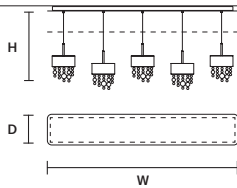

OLÀ C5 LN 125

W 125 cm / 49.201"
D 20 cm / 7.90"
H MAX 180 cm / 70.90"

STANDARD LIGHTING
10xG9x10 W MAX (NOT INCL.)

STANDARD INTEGRATED LED LIGHTING
DOWN 37,5 W CRI>90
3000 K – 5400 NOMINAL LM

ON REQUEST
DOWN 37,5 W CRI>90
2700 K – 5130 NOMINAL LM

DIMMABLE
1-10V + DALI + PUSH