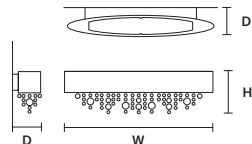

OLÀ A2 OV 70

W 70 cm / 27.60"
D 15 cm / 5.90"
H 20 cm / 7.90"

STANDARD LIGHTING
2×E27×20 W MAX (NOT INCL.)

STANDARD INTEGRATED LED LIGHTING
UP 11,7 W CRI>95
3000 K – 1152 NOMINAL LM
DOWN 19,5 W CRI>95
3000 K – 1920 NOMINAL LM

ON REQUEST
UP 11,7 W CRI>95
2700 K – 1098 NOMINAL LM
DOWN 19,5 W CRI>95
2700 K – 1830 NOMINAL LM

DIMMABLE
NO