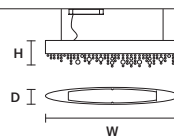

OLÀ S4 OV 100

W 100 cm / 39.40"
D 13 cm / 5.10"
H 20 cm / 7.90"

STANDARD LIGHTING
4×E14×10 W MAX (NOT INCL.)

STANDARD INTEGRATED LED LIGHTING
UP 5,2 W CRI>95
3000 K – 512 NOMINAL LM
DOWN 25,35 W CRI>95
3000 K – 2496 NOMINAL LM

ON REQUEST
UP 5,2 W CRI>95
2700 K – 488 NOMINAL LM
DOWN 25,35 W CRI>95
2700 K – 2379 NOMINAL LM

DIMMABLE
1-10V