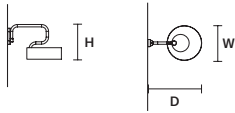

SOUND A1

W	30 cm / 11.80"
D	45 cm / 17.70"
H	30 cm / 11.80"

STANDARD LIGHTING **CE**
1xG9x10 W MAX (NOT INCL.)*

STANDARD INTEGRATED LED LIGHTING **CCC** **RoHS** **CE** **UL**

UP	4,4 W CRI>90 3000 K - 650 NOMINAL LM
DOWN	4,4 W CRI>90 3000 K - 650 NOMINAL LM

ON REQUEST

UP	4,4 W CRI>90 2700 K - 552 NOMINAL LM
DOWN	4,4 W CRI>90 2700 K - 552 NOMINAL LM

DIMMABLE

NO

SOUND TL1

W	30 cm / 11.80"
D	11 cm / 4.30"
H	30 cm / 11.80"

STANDARD LIGHTING **CE**
1xG9x10 W MAX (NOT INCL.)*

STANDARD INTEGRATED LED LIGHTING **CCC** **RoHS** **CE**

UP	8,8 W CRI>90 3000 K - 1300 NOMINAL LM

ON REQUEST

UP	8,8 W CRI>90 2700 K - 1104 NOMINAL LM