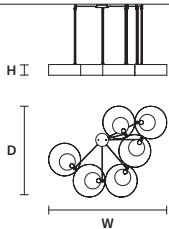

ON REQUEST

UP 13,5 W CRI>90
2700 K – 1657 NOMINAL LM
DOWN 13,5 W CRI>90
2700 K – 1657 NOMINAL LM

DIMMABLE

1-10V + PUSH

SOUND OR6

W 120 cm / 47.20"
D 80 cm / 31.50"
H 11 cm / 4.30"

STANDARD LIGHTING 
6×G9×10 W MAX (NOT INCL.)*

DIMMABLE

1-10V + DALI + PUSH

SOUND OR3

W 60 cm / 23.60"
D 56 cm / 22.00"
H 11 cm / 4.30"

STANDARD LIGHTING 
3×G9×10 W MAX (NOT INCL.)*

STANDARD INTEGRATED LED LIGHTING 

UP 13,5 W CRI>90
3000 K – 1950 NOMINAL LM
DOWN 13,5 W CRI>90
3000 K – 1950 NOMINAL LM