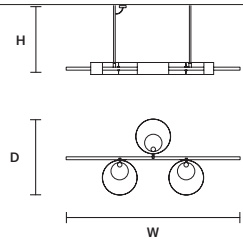

DIMMABLE

1-10V + DALI + PUSH

SOUND BIL3

W 134 cm / 52.80"
D 64 cm / 25.20"
H 58 cm / 22.80"

WITH ROD B**

STANDARD LIGHTING 
3×G9×10 W MAX (NOT INCL.)*

STANDARD INTEGRATED LED LIGHTING 

UP 13,5 W CRI>90
3000 K – 1950 NOMINAL LM
DOWN 13,5 W CRI>90
3000 K – 1950 NOMINAL LM

ON REQUEST

UP 13,5 W CRI>90
2700 K – 1657 NOMINAL LM
DOWN 13,5 W CRI>90
2700 K – 1657 NOMINAL LM

DIMMABLE

1-10V + PUSH

SOUND OR6

W 120 cm / 47.20"
D 80 cm / 31.50"
H 11 cm / 4.30"

STANDARD LIGHTING 
6×G9×10 W MAX (NOT INCL.)*