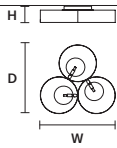

SOUND PL3

W 60 cm / 23.60"
D 56 cm / 22.00"
H 14 cm / 5.50"

STANDARD LIGHTING **CE**
3×G9×10 W MAX (NOT INCL.)*

STANDARD INTEGRATED LED LIGHTING **CCC** **RoHS** **CE** **UL**
DOWN 13,5 W CRI>90
3000 K – 1950 NOMINAL LM

ON REQUEST
DOWN 13,5 W CRI>90
2700 K – 1657 NOMINAL LM

DIMMABLE
1-10V + PUSH