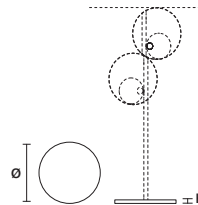

Ⓢ : for the US market, refer to the relevant price list.
 * G9 BULBS ALSO VALID FOR USA MARKET.

SINGLE CANOPY

	SIZE	FRAME FINISHINGS	CANOPY FINISHINGS	PRODUCT NAME	LIGHTING
	Ø 12,1 cm / 4.80"	● G12	● G12	SOUND S1	LED
	H 10 cm / 3.90"	● G18+V90	● G18+V90	SOUND S1	STANDARD
				SOUND S6	STANDARD