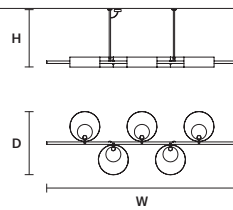

ON REQUEST

UP 26,5 W CRI>90
2700 K – 3315 NOMINAL LM
DOWN 26,5 W CRI>90
2700 K – 3315 NOMINAL LM

DIMMABLE

1-10V + DALI + PUSH

SOUND BIL5

W 191 cm / 75.20"
D 64 cm / 25.20"
H 58 cm / 22.80"

WITH ROD B**

STANDARD LIGHTING 
5×G9×10 W MAX (NOT INCL.)*

DIMMABLE

1-10V + DALI + PUSH

SOUND BIL3

W 134 cm / 52.80"
D 64 cm / 25.20"
H 58 cm / 22.80"

WITH ROD B**

STANDARD LIGHTING 
3×G9×10 W MAX (NOT INCL.)*

STANDARD INTEGRATED LED LIGHTING 

UP 13,5 W CRI>90
3000 K – 1950 NOMINAL LM
DOWN 13,5 W CRI>90
3000 K – 1950 NOMINAL LM