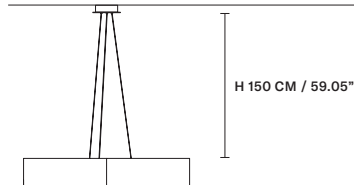

G18 Ottone spazzolato+Nero opaco
V90 Brushed brass+Matt black

STANDARD CABLES

SOUND S1

Ø 30 cm / 11.80"
H 60 cm / 23.60"

WITH ROD B**

STANDARD LIGHTING 
1×G9×10 W MAX (NOT INCL.)*

STANDARD INTEGRATED LED LIGHTING 

Ø 110 cm / 43.30"
H 102 cm / 40.20"

WITH ROD B**

STANDARD LIGHTING 
6×G9×10 W MAX (NOT INCL.)*

STANDARD INTEGRATED LED LIGHTING 

UP 26,5 W CRI>90
3000 K – 3900 NOMINAL LM
DOWN 26,5 W CRI>90
3000 K – 3900 NOMINAL LM