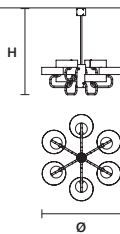

Ø 110 cm / 43.30"
H 102 cm / 40.20"

WITH ROD B**

STANDARD LIGHTING 
6×G9×10 W MAX (NOT INCL.)*

STANDARD INTEGRATED LED LIGHTING 

UP 26,5 W CRI>90
3000 K – 3900 NOMINAL LM
DOWN 26,5 W CRI>90
3000 K – 3900 NOMINAL LM

ON REQUEST

UP 26,5 W CRI>90
2700 K – 3315 NOMINAL LM
DOWN 26,5 W CRI>90
2700 K – 3315 NOMINAL LM

DIMMABLE

1-10V + DALI + PUSH

SOUND BIL5

W 191 cm / 75.20"
D 64 cm / 25.20"
H 58 cm / 22.80"

WITH ROD B**

STANDARD LIGHTING 
5×G9×10 W MAX (NOT INCL.)*