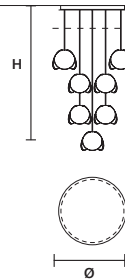

TIMEO C7 RD 80

∅	80 cm / 31.50"
H MAX	140 cm / 55.10"
STANDARD INTEGRATED LED LIGHTING	
28 W CRI>90 3000 K - 3150 NOMINAL LM	
ON REQUEST	
28 W CRI>90 2700 K - 2992 NOMINAL LM	
DIMMABLE	
1-10V + DALI + PUSH