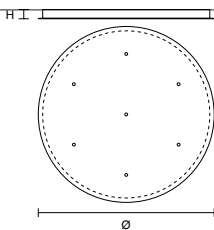

SINGLE CANOPY

SIZE		FINISHINGS	PRODUCT NAME
Ø	15 cm / 5.90"	● V91	TIMEO S1 20
H	4 cm / 1.70"		

LINEAR CANOPY LN 75

SIZE	FINISHINGS	PRODUCT NAME
W 75 cm / 29.50"	V98	TIMEO C3 LN 75
D 20 cm / 7.90"		
H 4 cm / 1.60"		

LINEAR CANOPY LN 125

SIZE	FINISHINGS	PRODUCT NAME
W 125 cm / 49.20"	V98	TIMEO C5 LN 125
D 20 cm / 7.90"		
H 4 cm / 1.60"		

LINEAR CANOPY LN 175

SIZE	FINISHINGS	PRODUCT NAME
W 175 cm / 68.90"	V98	TIMEO C7 LN 175
D 20 cm / 7.90"		
H 4 cm / 1.60"		

ROUND CANOPY RD 40

SIZE	FINISHINGS	PRODUCT NAME
Ø 40 cm / 15.70"	V98	TIMEO C3 RD 40
H 4 cm / 1.60"		

ROUND CANOPY RD 60

SIZE	FINISHINGS	PRODUCT NAME
Ø 60 cm / 23.60"	V98	TIMEO C5 RD 60
H 4 cm / 1.60"		

ROUND CANOPY RD 80

SIZE	FINISHINGS	PRODUCT NAME
Ø 80 cm / 31.50"	V98	TIMEO C7 RD 80
H 4 cm / 1.60"		