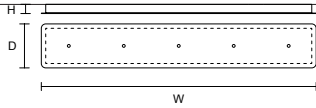

SINGLE CANOPY

SIZE		FINISHINGS	PRODUCT NAME
Ø	15 cm / 5.90"	● V91	TIMEO S1 20
H	4 cm / 1.70"		

LINEAR CANOPY LN 75

SIZE	FINISHINGS	PRODUCT NAME
W 75 cm / 29.50"	V98	TIMEO C3 LN 75
D 20 cm / 7.90"		
H 4 cm / 1.60"		

LINEAR CANOPY LN 125

SIZE	FINISHINGS	PRODUCT NAME
W 125 cm / 49.20"	V98	TIMEO C5 LN 125
D 20 cm / 7.90"		
H 4 cm / 1.60"		

LINEAR CANOPY LN 175

SIZE	FINISHINGS	PRODUCT NAME
W 175 cm / 68.90"	V98	TIMEO C7 LN 175
D 20 cm / 7.90"		
H 4 cm / 1.60"		