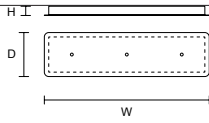

∅	80 cm / 31.50"
H MAX	140 cm / 55.10"
STANDARD INTEGRATED LED LIGHTING	
28 W CRI>90 3000 K - 3150 NOMINAL LM	
ON REQUEST	
28 W CRI>90 2700 K - 2992 NOMINAL LM	
DIMMABLE	
1-10V + DALI + PUSH	

 : for the US market, refer to the relevant price list.

SINGLE CANOPY

SIZE		FINISHINGS	PRODUCT NAME
Ø	15 cm / 5.90"	● V91	TIMEO S1 20
H	4 cm / 1.70"		

LINEAR CANOPY LN 75

SIZE	FINISHINGS	PRODUCT NAME
W 75 cm / 29.50"	V98	TIMEO C3 LN 75
D 20 cm / 7.90"		
H 4 cm / 1.60"		

LINEAR CANOPY LN 125

SIZE	FINISHINGS	PRODUCT NAME
W 125 cm / 49.20"	V98	TIMEO C5 LN 125
D 20 cm / 7.90"		
H 4 cm / 1.60"		

LINEAR CANOPY LN 175

SIZE	FINISHINGS	PRODUCT NAME
W 175 cm / 68.90"	V98	TIMEO C7 LN 175
D 20 cm / 7.90"		
H 4 cm / 1.60"		