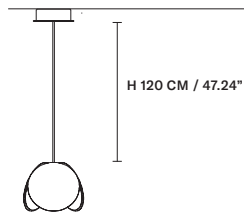

G14 Ottone brunito
Burnished brass

STANDARD CABLES

TIMEO S120

∅ 21 cm / 8.30"
H 17 cm / 6.70"

STANDARD INTEGRATED LED LIGHTING

4 W CRI>90
3000 K - 460 NOMINAL LM

ON REQUEST

4 W CRI>90
2700 K - 437 NOMINAL LM

SINGLE CANOPY

SIZE		FINISHINGS	PRODUCT NAME
Ø	15 cm / 5.90"	● V91	TIMEO S1 20
H	4 cm / 1.70"		

LINEAR CANOPY LN 75

SIZE	FINISHINGS	PRODUCT NAME
W 75 cm / 29.50"	V98	TIMEO C3 LN 75
D 20 cm / 7.90"		
H 4 cm / 1.60"		

LINEAR CANOPY LN 125

SIZE	FINISHINGS	PRODUCT NAME
W 125 cm / 49.20"	V98	TIMEO C5 LN 125
D 20 cm / 7.90"		
H 4 cm / 1.60"		

LINEAR CANOPY LN 175

SIZE	FINISHINGS	PRODUCT NAME
W 175 cm / 68.90"	V98	TIMEO C7 LN 175
D 20 cm / 7.90"		
H 4 cm / 1.60"		

SIZE	FINISHINGS	PRODUCT NAME
Ø 80 cm / 31.50"	V98	TIMEO C7 RD 80
H 4 cm / 1.60"		