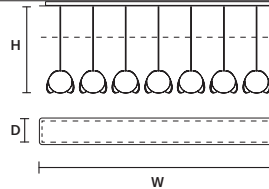

TIMEO C7 LN 175

W	175 cm / 68.90"
D	20 cm / 7.90"
H MAX	140 cm / 55.10"
STANDARD INTEGRATED LED LIGHTING	
28 W CRI>90 3000 K - 3150 NOMINAL LM	
ON REQUEST	
28 W CRI>90 2700 K - 2992 NOMINAL LM	
DIMMABLE	
1-10V + DALI + PUSH