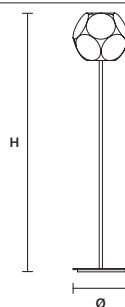

G14 Ottone brunito
Burnished brass

STANDARD CABLES

TIMEO S120

∅ 21 cm / 8.30"
H 17 cm / 6.70"

STANDARD INTEGRATED LED LIGHTING

4 W CRI>90
3000 K - 460 NOMINAL LM

ON REQUEST

4 W CRI>90
2700 K - 437 NOMINAL LM

DIMMABLE

NO

TIMEO A	CE 	TIMEO TL	CE	TIMEO STL	CE
W 21 cm / 8.30"		∅ 35 cm / 13.80"		∅ 35 cm / 13.80"	
D 19 cm / 7.50"		H 30 cm / 11.80"		H 160 cm / 63.00"	
H 20 cm / 7.90"					
STANDARD INTEGRATED LED LIGHTING		STANDARD INTEGRATED LED LIGHTING		STANDARD INTEGRATED LED LIGHTING	
4 W CRI>90 3000 K - 460 NOMINAL LM		9 W CRI>90 3000 K - 1458 NOMINAL LM		9 W CRI>90 3000 K - 1458 NOMINAL LM	
ON REQUEST		ON REQUEST		ON REQUEST	
4 W CRI>90 2700 K - 437 NOMINAL LM		9 W CRI>90 2700 K - 1385 NOMINAL LM		9 W CRI>90 2700 K - 1385 NOMINAL LM	
DIMMABLE		DIMMABLE		DIMMABLE	
NO		OWN BUTTON		OWN BUTTON	

ROUND CANOPY RD 40

SIZE	FINISHINGS	PRODUCT NAME
Ø 40 cm / 15.70"	V98	TIMEO C3 RD 40
H 4 cm / 1.60"		

ROUND CANOPY RD 60

SIZE	FINISHINGS	PRODUCT NAME
Ø 60 cm / 23.60"	V98	TIMEO C5 RD 60
H 4 cm / 1.60"		

ROUND CANOPY RD 80

SIZE	FINISHINGS	PRODUCT NAME
Ø 80 cm / 31.50"	V98	TIMEO C7 RD 80
H 4 cm / 1.60"		