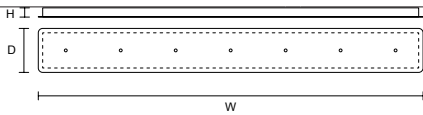

SINGLE CANOPY

SIZE		FINISHINGS	PRODUCT NAME
Ø	15 cm / 5.90"	● V91	TIMEO S1 20
H	4 cm / 1.70"		

LINEAR CANOPY LN 75

SIZE	FINISHINGS	PRODUCT NAME
W 75 cm / 29.50"	V98	TIMEO C3 LN 75
D 20 cm / 7.90"		
H 4 cm / 1.60"		

LINEAR CANOPY LN 125

SIZE	FINISHINGS	PRODUCT NAME
W 125 cm / 49.20"	V98	TIMEO C5 LN 125
D 20 cm / 7.90"		
H 4 cm / 1.60"		

LINEAR CANOPY LN 175

SIZE	FINISHINGS	PRODUCT NAME
W 175 cm / 68.90"	V98	TIMEO C7 LN 175
D 20 cm / 7.90"		
H 4 cm / 1.60"		