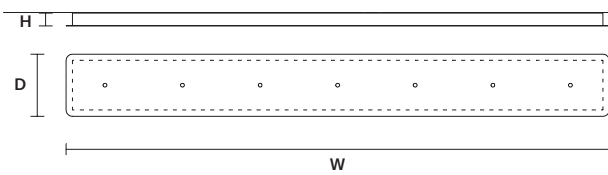

LINEAR CANOPY LN 175

SIZE	FINISHINGS	PRODUCT NAME
W 175 cm / 68.90"	● V98	VEGAS C7 LN 175
D 20 cm / 7.90"		
H 4 cm / 1.60"		

ROUND CANOPY RD 40

SIZE	FINISHINGS	PRODUCT NAME
Ø 40 cm / 15.70"	● V98	VEGAS C3 RD 40
H 4 cm / 1.60"