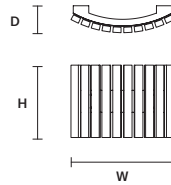

VEGAS A P

W	38 cm / 15.00"
D	10 cm / 3.90"
H	28 cm / 11.00"
STANDARD INTEGRATED LED LIGHTING	
7 W CRI>95 3000 K – 746 NOMINAL LM	
ON REQUEST	
7 W CRI>95 2700 K – 712 NOMINAL LM	
DIMMABLE	
NO