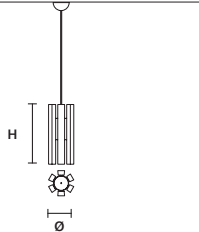

STANDARD

f04 Foglia champagne
Leaf champagne

MATERIALS

STANDARD

Hand made glass

STANDARD CABLES

VEGAS S RD12 

Ø	12 cm / 4.70"
H	28 cm / 11.00"
STANDARD INTEGRATED LED LIGHTING	
5,4 W CRI>90 3000K - 688 NOMINAL LM	
ON REQUEST	
5,4 W CRI>90 2700 K - 653 NOMINAL LM	
DIMMABLE	
NO	