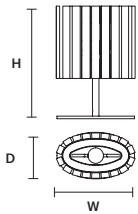

VEGAS TL G

W	30 cm / 11.80"
D	18 cm / 7.10"
H	45 cm / 17.70"
STANDARD INTEGRATED LED LIGHTING	
10,8 W CRI>95 3000 K – 1152 NOMINAL LM	
ON REQUEST	
10,8 W CRI>95 2700 K – 1098 NOMINAL LM	
DIMMABLE	
OWN BUTTON