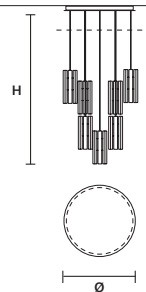

VEGAS C7 RD 80

ø 80 cm / 31.50"
H MAX 150 cm / 59.10"

STANDARD INTEGRATED LED LIGHTING
37,8 W CRI>90
3000K - 4816 Nominal lm

ON REQUEST
37,8 W CRI>90
2700 K - 4575 NOMINAL LM

DIMMABLE
1-10V + DALI + PUSH