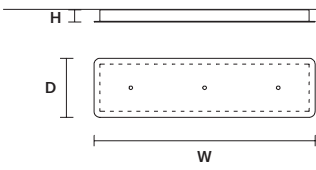

LINEAR CANOPY LN 75

SIZE	FINISHINGS	PRODUCT NAME
W 75 cm / 29.50"	● V98	VEGAS C3 LN 75
D 20 cm / 7.90"		
H 4 cm / 1.60"