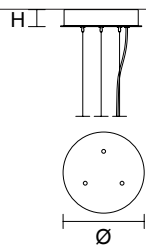

SINGLE CANOPY

SIZE	FINISHINGS	PRODUCT NAME
Ø 10 cm / 3.90"	● F04	VEGAS S RD12
H 5 cm / 2.00"		

SINGLE CANOPY

SIZE	FINISHINGS	PRODUCT NAME
Ø 19,2 cm / 7.60"	● F04	VEGAS S RD40
H 4 cm / 1.60"		VEGAS S RD40 DB
		VEGAS S RD60
		VEGAS S RD60 DB

SINGLE CANOPY

SIZE	FINISHINGS	PRODUCT NAME
Ø 21 cm / 8.30"	● F04	VEGAS S VRT70
H 4,5 cm / 1.80"		VEGAS S VRT90
		VEGAS S VRT140

SINGLE CANOPY

SIZE	FINISHINGS	PRODUCT NAME
Ø 30 cm / 11.80"	● F04	VEGAS S VRT180
H 4,5 cm / 1.80"		

SIZE	FINISHINGS	PRODUCT NAME
W 75 cm / 29.50"	● V98	VEGAS C3 LN 75
D 20 cm / 7.90"		
H 4 cm / 1.60"		

LINEAR CANOPY LN 125

SIZE	FINISHINGS	PRODUCT NAME
W 125 cm / 49.20"	● V98	VEGAS C5 LN 125
D 20 cm / 7.90"		
H 4 cm / 1.60"		