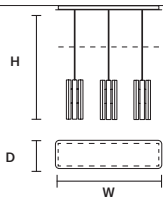

VEGAS C3 LN 75

W 75 cm / 29.50"
D 20 cm / 7.90"
H MAX 150 cm / 59.10"

STANDARD INTEGRATED LED LIGHTING
16,2 W CRI>90
3000 K - 2064 NOMINAL LM

ON REQUEST
16,2 W CRI>90
2700 K - 1960 NOMINAL LM

DIMMABLE
1-10V + PUSH