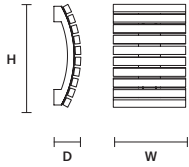

VEGAS A P VRT

W	28 cm / 11.00"
D	10 cm / 3.90"
H	38 cm / 15.00"
STANDARD INTEGRATED LED LIGHTING	
7 W CRI>95 3000 K – 746 NOMINAL LM	
ON REQUEST	
7 W CRI>95 2700 K – 712 NOMINAL LM	
DIMMABLE	
NO