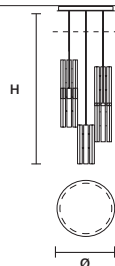

VEGAS C3 RD 40 

ø 40 cm / 15.70"
 H MAX 150 cm / 59.10"

STANDARD INTEGRATED LED LIGHTING
 16,2 W CRI>90
 3000K - 2064 Nominal lm

ON REQUEST
 16,2 W CRI>90
 2700 K - 1960 NOMINAL LM

DIMMABLE
 1-10V + PUSH

VEGAS C5 RD 60 

ø 60 cm / 23.60"
 H MAX 150 cm / 59.10"

STANDARD INTEGRATED LED LIGHTING
 27 W CRI>90
 3000K - 3440 Nominal lm

ON REQUEST
 27 W CRI>90
 2700 K - 3268 NOMINAL LM

DIMMABLE
 1-10V + PUSH

VEGAS C7 RD 80 

ø 80 cm / 31.50"
 H MAX 150 cm / 59.10"