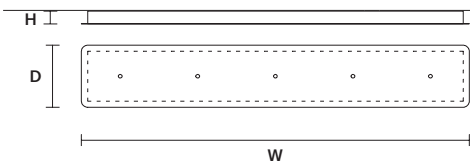

SINGLE CANOPY

SIZE	FINISHINGS	PRODUCT NAME
W 35,5 cm / 14.00"	● F04	VEGAS BIL90
D 8 cm / 3.10"		VEGAS BIL140
H 5,2 cm / 2.0"		VEGAS BIL180
		VEGAS S OV85
		VEGAS S OV120
		VEGAS S OV 160

LINEAR CANOPY LN 75

SIZE	FINISHINGS	PRODUCT NAME
W 75 cm / 29.50"	● V98	VEGAS C3 LN 75
D 20 cm / 7.90"		
H 4 cm / 1.60"		

LINEAR CANOPY LN 125

SIZE	FINISHINGS	PRODUCT NAME
W 125 cm / 49.20"	● V98	VEGAS C5 LN 125
D 20 cm / 7.90"		
H 4 cm / 1.60"		