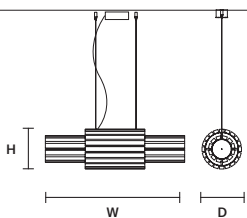

VEGAS BIL 90

W	94 cm / 37.00"
D	27 cm / 10.60"
H	27 cm / 10.60"
STANDARD INTEGRATED LED LIGHTING	
41 W CRI>95 3000 K – 4373 NOMINAL LM	
ON REQUEST	
41 W CRI>95 2700 K – 4168 NOMINAL LM	
DIMMABLE	
0-10V