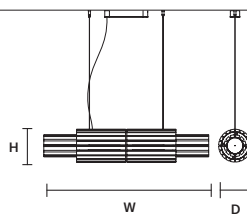

VEGAS BIL 140

W	135 cm / 53.10"
D	27 cm / 10.60"
H	27 cm / 10.60"
STANDARD INTEGRATED LED LIGHTING	
56 W CRI>95 3000 K – 5973 NOMINAL LM	
ON REQUEST	
56 W CRI>95 2700 K – 5693 NOMINAL LM	
DIMMABLE	
0-10V