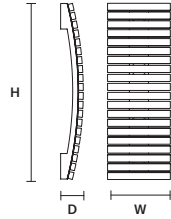

VEGAS A G VRT

W	28 cm / 11.00"
D	10 cm / 3.90"
H	79 cm / 31.10"
STANDARD INTEGRATED LED LIGHTING	
14 W CRI>95 3000 K – 1492 NOMINAL LM	
ON REQUEST	
14 W CRI>95 2700 K – 1424 NOMINAL LM	
DIMMABLE	
NO