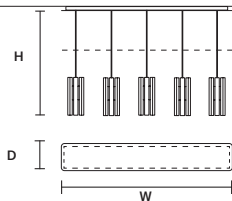

VEGAS C5 LN 125

W 125 cm / 49.20"
D 20 cm / 7.90"
H MAX 150 cm / 59.10"

STANDARD INTEGRATED LED LIGHTING
27 W CRI>90
3000K - 3440 Nominal lm

ON REQUEST
27 W CRI>90
2700 K - 3268 NOMINAL LM

DIMMABLE
1-10V + PUSH