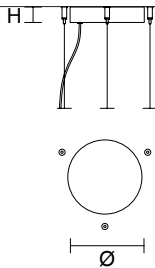

ø 60 cm / 23.60"
 H MAX 150 cm / 59.10"

STANDARD INTEGRATED LED LIGHTING
 27 W CRI>90
 3000K - 3440 Nominal lm

ON REQUEST
 27 W CRI>90
 2700 K - 3268 NOMINAL LM

DIMMABLE
 1-10V + PUSH

VEGAS C7 RD 80 

ø 80 cm / 31.50"
 H MAX 150 cm / 59.10"

SINGLE CANOPY

SIZE	FINISHINGS	PRODUCT NAME
Ø 10 cm / 3.90"	● F04	VEGAS S RD12
H 5 cm / 2.00"		

SINGLE CANOPY

SIZE	FINISHINGS	PRODUCT NAME
Ø 19,2 cm / 7.60"	● F04	VEGAS S RD40
H 4 cm / 1.60"		VEGAS S RD40 DB
		VEGAS S RD60
		VEGAS S RD60 DB