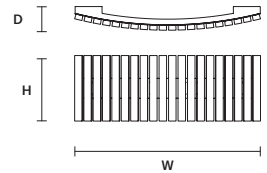

VEGAS A G

W	79 cm / 31.10"
D	10 cm / 3.90"
H	28 cm / 11.00"
STANDARD INTEGRATED LED LIGHTING	
14 W CRI>95 3000 K – 1492 NOMINAL LM	
ON REQUEST	
14 W CRI>95 2700 K – 1424 NOMINAL LM	
DIMMABLE	
NO