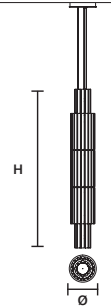

STANDARD

f04 Foglia champagne
Leaf champagne

MATERIALS

STANDARD

Hand made glass

STANDARD CABLES

VEGAS S RD12 

Ø	12 cm / 4.70"
H	28 cm / 11.00"
STANDARD INTEGRATED LED LIGHTING	
5,4 W CRI>90 3000K - 688 NOMINAL LM	
ON REQUEST	
5,4 W CRI>90 2700 K - 653 NOMINAL LM	
DIMMABLE	
NO	

VEGAS S OV160 

W	160 cm / 63.00"
D	65 cm / 25.60"
H	40 cm / 15.70"
STANDARD INTEGRATED LED LIGHTING	
119 W CRI>95 3000 K - 12693 NOMINAL LM	
ON REQUEST	
119 W CRI>95 2700 K - 12098 NOMINAL LM	
DIMMABLE	
0-10V	

VEGAS S VRT90 

ø	27 cm / 10.60"
H	94 cm / 37.00"
STANDARD INTEGRATED LED LIGHTING	
41 W CRI>95 3000 K – 4373 NOMINAL LM	
ON REQUEST	
41 W CRI>95 2700 K – 4168 NOMINAL LM	
DIMMABLE	
0-10V	

VEGAS S VRT140 

ø	27 cm / 10.60"
H	135 cm / 53.10"
STANDARD INTEGRATED LED LIGHTING	
56 W CRI>95 3000 K – 5973 NOMINAL LM	
ON REQUEST	
56 W CRI>95 2700 K – 5693 NOMINAL LM	
DIMMABLE	
0-10V	

VEGAS S VRT180 

ø	27 cm / 10.60"
H	175 cm / 68.90"
STANDARD INTEGRATED LED LIGHTING	
72 W CRI>95 3000 K – 7680 NOMINAL LM	
ON REQUEST	
72 W CRI>95 2700 K – 7320 NOMINAL LM	
DIMMABLE	
0-10V	