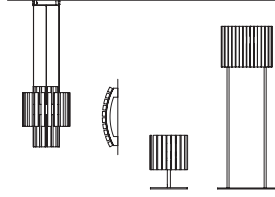

Vegas

SUSPENSION
APPLIQUE
TABLE LAMP
FLOOR LAMP

Struttura in metallo con diffusore in listelli di vetro effetto roccia Illuminazione a LED.

Metal frame with diffuser in strips of rock looking glass. LED lighting.

STANDARD

f04 Foglia champagne
Leaf champagne

MATERIALS

STANDARD

Hand made glass

STANDARD CABLES

VEGAS S RD12 

Ø	12 cm / 4.70"
H	28 cm / 11.00"
STANDARD INTEGRATED LED LIGHTING	
5,4 W CRI>90 3000K - 688 NOMINAL LM	
ON REQUEST	
5,4 W CRI>90 2700 K - 653 NOMINAL LM	
DIMMABLE	
NO	

VEGAS S RD40 

Ø	40 cm / 15.70"
H	40 cm / 15.70"
STANDARD INTEGRATED LED LIGHTING	
30 W CRI>95 3000 K - 3200 NOMINAL LM	
ON REQUEST	
30 W CRI>95 2700 K - 3050 NOMINAL LM	
DIMMABLE	
0-10V	

VEGAS S RD60 

Ø	60 cm / 23.60"
H	40 cm / 15.70"
STANDARD INTEGRATED LED LIGHTING	
56,4 W CRI>95 3000 K - 6016 NOMINAL LM	
ON REQUEST	
56,4 W CRI>95 2700 K - 5734 NOMINAL LM	
DIMMABLE	
0-10V	