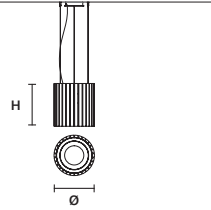

VEGAS S RD60

Ø	60 cm / 23.60"
H	40 cm / 15.70"
STANDARD INTEGRATED LED LIGHTING	
56,4 W CRI>95 3000 K - 6016 NOMINAL LM	
ON REQUEST	
56,4 W CRI>95 2700 K - 5734 NOMINAL LM	
DIMMABLE	
0-10V