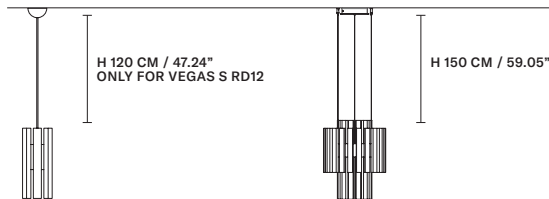

STANDARD

f04 Foglia champagne
Leaf champagne

MATERIALS

STANDARD

Hand made glass

STANDARD CABLES

VEGAS S RD12 

Ø	12 cm / 4.70"
H	28 cm / 11.00"
STANDARD INTEGRATED LED LIGHTING	
5,4 W CRI>90 3000K - 688 NOMINAL LM	
ON REQUEST	
5,4 W CRI>90 2700 K - 653 NOMINAL LM	
DIMMABLE	
NO	

VEGAS S RD40 

Ø	40 cm / 15.70"
H	40 cm / 15.70"
STANDARD INTEGRATED LED LIGHTING	
30 W CRI>95 3000 K - 3200 NOMINAL LM	
ON REQUEST	
30 W CRI>95 2700 K - 3050 NOMINAL LM	
DIMMABLE	
0-10V	

VEGAS S RD60 

Ø	60 cm / 23.60"
H	40 cm / 15.70"
STANDARD INTEGRATED LED LIGHTING	
56,4 W CRI>95 3000 K - 6016 NOMINAL LM	
ON REQUEST	
56,4 W CRI>95 2700 K - 5734 NOMINAL LM	
DIMMABLE	
0-10V	

VEGAS S RD40 DB 

Ø	40 cm / 15.70"
H	50 cm / 19.70"
STANDARD INTEGRATED LED LIGHTING	
33 W CRI>95 3000 K - 3520 NOMINAL LM	
ON REQUEST	
33 W CRI>95 2700 K - 3355 NOMINAL LM	
DIMMABLE	
0-10V	

VEGAS S RD 60DB 

VEGAS S OV160 

W	160 cm / 63.00"
D	65 cm / 25.60"
H	40 cm / 15.70"
STANDARD INTEGRATED LED LIGHTING	
119 W CRI>95 3000 K - 12693 NOMINAL LM	
ON REQUEST	
119 W CRI>95 2700 K - 12098 NOMINAL LM	
DIMMABLE	
0-10V	