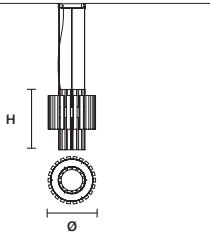

STANDARD

f04 Foglia champagne
Leaf champagne

MATERIALS

STANDARD

Hand made glass

STANDARD CABLES

VEGAS S RD12 

Ø	12 cm / 4.70"
H	28 cm / 11.00"
STANDARD INTEGRATED LED LIGHTING	
5,4 W CRI>90 3000K - 688 NOMINAL LM	
ON REQUEST	
5,4 W CRI>90 2700 K - 653 NOMINAL LM	
DIMMABLE	
NO	

VEGAS S RD40 

Ø	40 cm / 15.70"
H	40 cm / 15.70"
STANDARD INTEGRATED LED LIGHTING	
30 W CRI>95 3000 K - 3200 NOMINAL LM	
ON REQUEST	
30 W CRI>95 2700 K - 3050 NOMINAL LM	
DIMMABLE	
0-10V	

VEGAS S RD60 

Ø	60 cm / 23.60"
H	40 cm / 15.70"
STANDARD INTEGRATED LED LIGHTING	
56,4 W CRI>95 3000 K - 6016 NOMINAL LM	
ON REQUEST	
56,4 W CRI>95 2700 K - 5734 NOMINAL LM	
DIMMABLE	
0-10V	

VEGAS S RD40 DB 

Ø	40 cm / 15.70"
H	50 cm / 19.70"
STANDARD INTEGRATED LED LIGHTING	
33 W CRI>95 3000 K - 3520 NOMINAL LM	
ON REQUEST	
33 W CRI>95 2700 K - 3355 NOMINAL LM	
DIMMABLE	
0-10V	

VEGAS S RD 60DB 