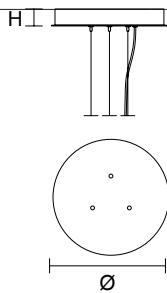

SINGLE CANOPY

SIZE	FINISHINGS	PRODUCT NAME
Ø 10 cm / 3.90"	● F04	VEGAS S RD12
H 5 cm / 2.00"		

SINGLE CANOPY

SIZE	FINISHINGS	PRODUCT NAME
Ø 19,2 cm / 7.60"	● F04	VEGAS S RD40
H 4 cm / 1.60"		VEGAS S RD40 DB
		VEGAS S RD60
		VEGAS S RD60 DB

SINGLE CANOPY

SIZE	FINISHINGS	PRODUCT NAME
Ø 21 cm / 8.30"	● F04	VEGAS S VRT70
H 4,5 cm / 1.80"		VEGAS S VRT90
		VEGAS S VRT140

SINGLE CANOPY

SIZE	FINISHINGS	PRODUCT NAME
Ø 30 cm / 11.80"	● F04	VEGAS S VRT180
H 4,5 cm / 1.80"		

SIZE	FINISHINGS	PRODUCT NAME
W 75 cm / 29.50"	● V98	VEGAS C3 LN 75
D 20 cm / 7.90"		
H 4 cm / 1.60"		

LINEAR CANOPY LN 125

SIZE	FINISHINGS	PRODUCT NAME
W 125 cm / 49.20"	● V98	VEGAS C5 LN 125
D 20 cm / 7.90"		
H 4 cm / 1.60"		