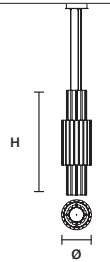

VEGAS S VRT90

ø	27 cm / 10.60"
H	94 cm / 37.00"
STANDARD INTEGRATED LED LIGHTING	
41 W CRI>95 3000 K – 4373 NOMINAL LM	
ON REQUEST	
41 W CRI>95 2700 K – 4168 NOMINAL LM	
DIMMABLE	
0-10V