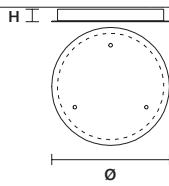

SINGLE CANOPY

SIZE	FINISHINGS	PRODUCT NAME
W 35,5 cm / 14.00"	● F04	VEGAS BIL90
D 8 cm / 3.10"		VEGAS BIL140
H 5,2 cm / 2.0"		VEGAS BIL180
		VEGAS S OV85
		VEGAS S OV120
		VEGAS S OV 160

LINEAR CANOPY LN 75

SIZE	FINISHINGS	PRODUCT NAME
W 75 cm / 29.50"	● V98	VEGAS C3 LN 75
D 20 cm / 7.90"		
H 4 cm / 1.60"		

LINEAR CANOPY LN 125

SIZE	FINISHINGS	PRODUCT NAME
W 125 cm / 49.20"	● V98	VEGAS C5 LN 125
D 20 cm / 7.90"		
H 4 cm / 1.60"		

LINEAR CANOPY LN 175

SIZE	FINISHINGS	PRODUCT NAME
W 175 cm / 68.90"	● V98	VEGAS C7 LN 175
D 20 cm / 7.90"		
H 4 cm / 1.60"		

ROUND CANOPY RD 40

SIZE	FINISHINGS	PRODUCT NAME
Ø 40 cm / 15.70"	● V98	VEGAS C3 RD 40
H 4 cm / 1.60"		