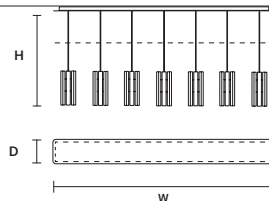

VEGAS C7 LN 175

W 175 cm / 68.90"
D 20 cm / 7.90"
H MAX 150 cm / 59.10"

STANDARD INTEGRATED LED LIGHTING
37,8 W CRI>90
3000K - 4816 Nominal lm

ON REQUEST
37,8 W CRI>90
2700 K - 4575 NOMINAL LM

DIMMABLE
1-10V + DALI + PUSH