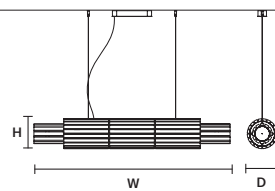

VEGAS BIL 180

W	175 cm / 68.90"
D	27 cm / 10.60"
H	27 cm / 10.60"
STANDARD INTEGRATED LED LIGHTING	
72 W CRI>95 3000 K – 7680 NOMINAL LM	
ON REQUEST	
72 W CRI>95 2700 K – 7320 NOMINAL LM	
DIMMABLE	
0-10V