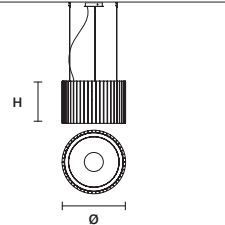

STANDARD

f04 Foglia champagne
Leaf champagne

MATERIALS

STANDARD

Hand made glass

STANDARD CABLES

VEGAS S RD12 

Ø	12 cm / 4.70"
H	28 cm / 11.00"
STANDARD INTEGRATED LED LIGHTING	
5,4 W CRI>90 3000K - 688 NOMINAL LM	
ON REQUEST	
5,4 W CRI>90 2700 K - 653 NOMINAL LM	
DIMMABLE	
NO	

VEGAS S RD40 

Ø	40 cm / 15.70"
H	40 cm / 15.70"
STANDARD INTEGRATED LED LIGHTING	
30 W CRI>95 3000 K - 3200 NOMINAL LM	
ON REQUEST	
30 W CRI>95 2700 K - 3050 NOMINAL LM	
DIMMABLE	
0-10V	

VEGAS S RD60 

Ø	60 cm / 23.60"
H	40 cm / 15.70"
STANDARD INTEGRATED LED LIGHTING	
56,4 W CRI>95 3000 K - 6016 NOMINAL LM	
ON REQUEST	
56,4 W CRI>95 2700 K - 5734 NOMINAL LM	
DIMMABLE	
0-10V	