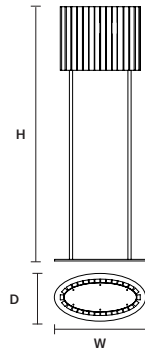

VEGAS STL

W	57 cm / 22.40"
D	30 cm / 11.80"
H	160 cm / 63.00"
STANDARD INTEGRATED LED LIGHTING	
45,6 W CRI>95 3000 K – 4864 NOMINAL LM	
ON REQUEST	
45,6 W CRI>95 2700 K – 4636 NOMINAL LM	
DIMMABLE	
OWN BUTTON