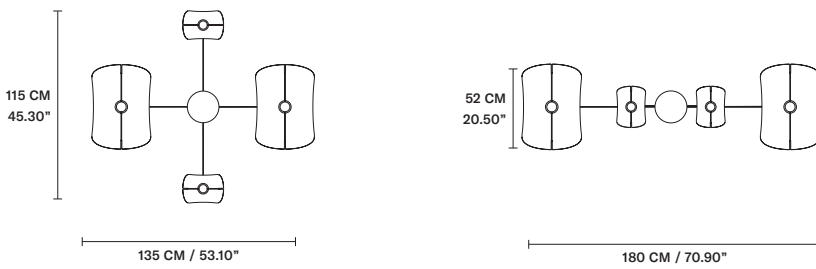

		CE 
<b>VOLLEE S1P DOWN</b>		
W	25 cm / 9.80"	
D	17,5 cm / 6.90"	
H	44 cm / 17.30"	
STANDARD INTEGRATED LED LIGHTING		
	6,6 W CRI>90	
	3000 K – 825 NOMINAL LM	
ON REQUEST		
	6,6 W CRI>90	
	2700 K – 783 NOMINAL LM	
DIMMABLE		
	NO	

		CE 
<b>VOLLEE S1P UP</b>		
W	25 cm / 9.80"	
D	17,5 cm / 6.90"	
H	44 cm / 17.30"	
STANDARD INTEGRATED LED LIGHTING		
	6,6 W CRI>90	
	3000 K – 825 NOMINAL LM	
ON REQUEST		
	6,6 W CRI>90	
	2700 K – 783 NOMINAL LM	
DIMMABLE		
	NO	

SUGGESTED CONFIGURATION FOR C5 P

SUGGESTED CONFIGURATION FOR C5 P X4

Ⓢ : for the US market, refer to the relevant price list.

**VOLLEE C2G LN 75** 

W 75 cm / 29.50"  
 D 20 cm / 7.90"  
 H MAX 240 cm / 94.50"

LINEAR CANOPY LN 125

	SIZE	FINISHINGS	PRODUCT NAME
	W	125 cm / 49.20"	● V98 VOLLEE C4P LN 125
	D	20 cm / 7.90"	
	H	4 cm / 1.60"	

ROUND CANOPY RD 60

	SIZE	FINISHINGS	PRODUCT NAME
	Ø	60 cm / 23.60"	● V98 VOLLEE C4P RD 60
	H	4 cm / 1.60"	