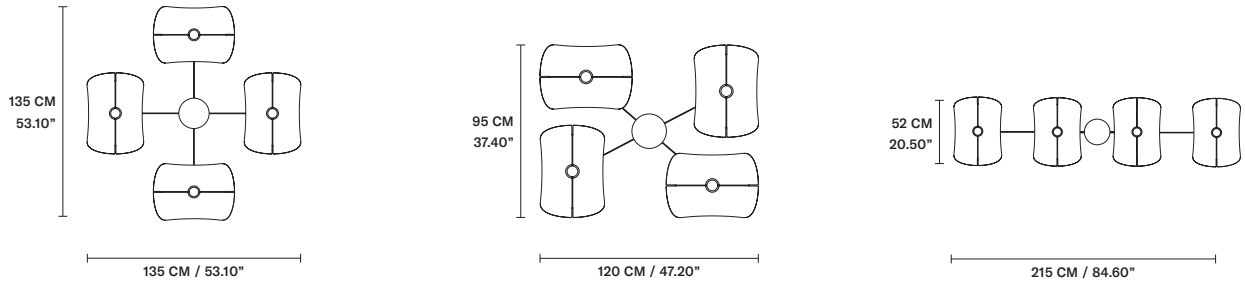

SUGGESTED CONFIGURATION FOR C4 G