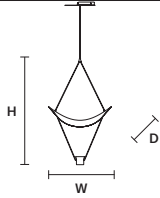

## STANDARD CABLES

		CE 
<b>VOLLEE S1G</b>		
W	52 cm / 20.50"	
D	36 cm / 14.20"	
H	88 cm / 34.60"	
STANDARD INTEGRATED LED LIGHTING		
	7,5 W CRI>90	
	3000 K – 915 NOMINAL LM	
ON REQUEST		
	7,5 W CRI>90	
	2700 K – 869 NOMINAL LM	
DIMMABLE		
	NO	