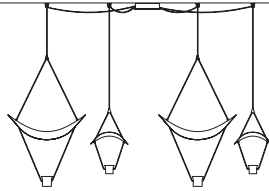

VOLLEE C4 G

VOLLEE C2+2

VOLLEE C5 P

STANDARD INTEGRATED LED LIGHTING
25,6 W CRI>90 3000 K – 3200 NOMINAL LM
ON REQUEST
25,6 W CRI>90 2700 K – 3040 NOMINAL LM
DIMMABLE
1-10V + PUSH

STANDARD INTEGRATED LED LIGHTING
25,6 W CRI>90 3000 K – 3200 NOMINAL LM
ON REQUEST
25,6 W CRI>90 2700 K – 3040 NOMINAL LM
DIMMABLE
1-10V + PUSH

STANDARD INTEGRATED LED LIGHTING
31 W CRI>90 3000 K – 3900 NOMINAL LM
ON REQUEST
31 W CRI>90 2700 K – 3705 NOMINAL LM
DIMMABLE
1-10V + DALI + PUSH