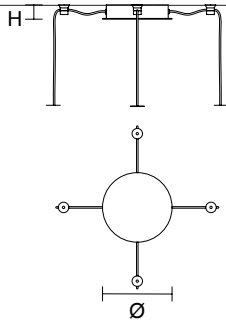

SINGLE CANOPY

SIZE	FRAME FINISHINGS	CANOPY FINISHINGS	PRODUCT NAME
Ø 18 cm / 7.10"	● V95 ● V90 ● V99	● V91	VOLLEE C4 G
H 4 cm / 1.60"			VOLLEE C2+2

SINGLE CANOPY