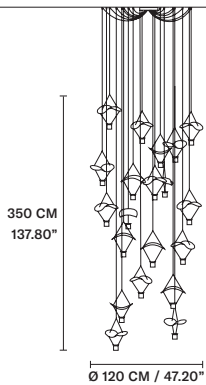

		CE 
<b>VOLLEE S1P DOWN</b>		
W	25 cm / 9.80"	
D	17,5 cm / 6.90"	
H	44 cm / 17.30"	
STANDARD INTEGRATED LED LIGHTING		
	6,6 W CRI>90	
	3000 K – 825 NOMINAL LM	
ON REQUEST		
	6,6 W CRI>90	
	2700 K – 783 NOMINAL LM	
DIMMABLE		
	NO	

		CE 
<b>VOLLEE S1P UP</b>		
W	25 cm / 9.80"	
D	17,5 cm / 6.90"	
H	44 cm / 17.30"	
STANDARD INTEGRATED LED LIGHTING		
	6,6 W CRI>90	
	3000 K – 825 NOMINAL LM	
ON REQUEST		
	6,6 W CRI>90	
	2700 K – 783 NOMINAL LM	
DIMMABLE		
	NO	

SUGGESTED CONFIGURATION FOR C5 P

SUGGESTED CONFIGURATION FOR C5 P X4

Ⓢ : for the US market, refer to the relevant price list.

**VOLLEE C2G LN 75** 

W 75 cm / 29.50"  
 D 20 cm / 7.90"  
 H MAX 240 cm / 94.50"

LINEAR CANOPY LN 125

	SIZE	FINISHINGS	PRODUCT NAME
	W	125 cm / 49.20"	● V98 VOLLEE C4P LN 125
	D	20 cm / 7.90"	
	H	4 cm / 1.60"	

ROUND CANOPY RD 60

	SIZE	FINISHINGS	PRODUCT NAME
	Ø	60 cm / 23.60"	● V98 VOLLEE C4P RD 60
	H	4 cm / 1.60"	