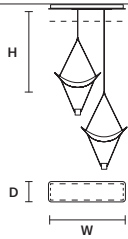

VOLLEE C2G LN 75

W 75 cm / 29.50"
D 20 cm / 7.90"
H MAX 240 cm / 94.50"

STANDARD INTEGRATED LED LIGHTING
12,8 W CRI>90
3000 K – 1600 NOMINAL LM

ON REQUEST
12,8 W CRI>90
2700 K – 1520 NOMINAL LM

DIMMABLE
1-10V + PUSH