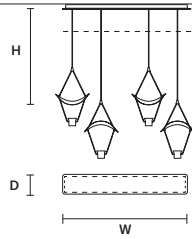

VOLLEE C4P LN 125

W 125 cm / 49.20"
D 20 cm / 7.90"
H MAX 200 cm / 78.70"

STANDARD INTEGRATED LED LIGHTING
25,6 W CRI>90
3000 K – 3200 NOMINAL LM

ON REQUEST
25,6 W CRI>90
2700 K – 3040 NOMINAL LM

DIMMABLE
1-10V + PUSH