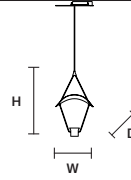

CE
VOLLEE S1P UP		
W	25 cm / 9.80"	
D	17,5 cm / 6.90"	
H	44 cm / 17.30"	
STANDARD INTEGRATED LED LIGHTING		
	6,6 W CRI>90	
	3000 K – 825 NOMINAL LM	
ON REQUEST		
	6,6 W CRI>90	
	2700 K – 783 NOMINAL LM	
DIMMABLE		
	NO