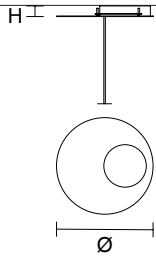

SUGGESTED CONFIGURATION FOR C5 P

SUGGESTED CONFIGURATION FOR C5 P X4

Ⓢ : for the US market, refer to the relevant price list.

**VOLLEE C2G LN 75** 

W 75 cm / 29.50"  
 D 20 cm / 7.90"  
 H MAX 240 cm / 94.50"

## SINGLE CANOPY

SIZE	FRAME FINISHINGS	CANOPY FINISHINGS	PRODUCT NAME
Ø 25 cm / 9.80"	● V95 ● V90 ● V99	● V91 + ● V98	VOLLEE S1 P UP/DOWN
H 3 cm / 1.20"			VOLLEE S1 G

## SINGLE CANOPY

SIZE	FRAME FINISHINGS	CANOPY FINISHINGS	PRODUCT NAME
Ø 18 cm / 7.10"	● V95 ● V90 ● V99	● V91	VOLLEE C5 P
H 4 cm / 1.60"			

LINEAR CANOPY LN 75

	SIZE	FINISHINGS	PRODUCT NAME
	W	75 cm / 29.50"	● V98 VOLLEE C2G LN 75
	D	20 cm / 7.90"	
	H	4 cm / 1.60"	

LINEAR CANOPY LN 125

	SIZE	FINISHINGS	PRODUCT NAME
	W	125 cm / 49.20"	● V98 VOLLEE C4P LN 125
	D	20 cm / 7.90"	
	H	4 cm / 1.60"	

ROUND CANOPY RD 60

	SIZE	FINISHINGS	PRODUCT NAME
	Ø	60 cm / 23.60"	● V98 VOLLEE C4P RD 60
	H	4 cm / 1.60"	