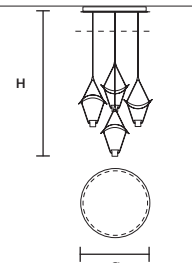

VOLLEE C4P RD 60

ø 60 cm / 23.60"
H 200 cm / 78.70"

STANDARD INTEGRATED LED LIGHTING
25,6 W CRI>90
3000 K – 3200 NOMINAL LM

ON REQUEST
25,6 W CRI>90
2700 K – 3040 NOMINAL LM

DIMMABLE
1-10V + PUSH