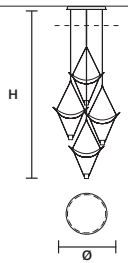

VOLLEE C4G RD 60

ø 96 cm / 37.80"
H 240 cm / 94.50"

STANDARD INTEGRATED LED LIGHTING
25,6 W CRI>90
3000 K – 3200 NOMINAL LM

ON REQUEST
25,6 W CRI>90
2700 K – 3040 NOMINAL LM

DIMMABLE
1-10V + PUSH