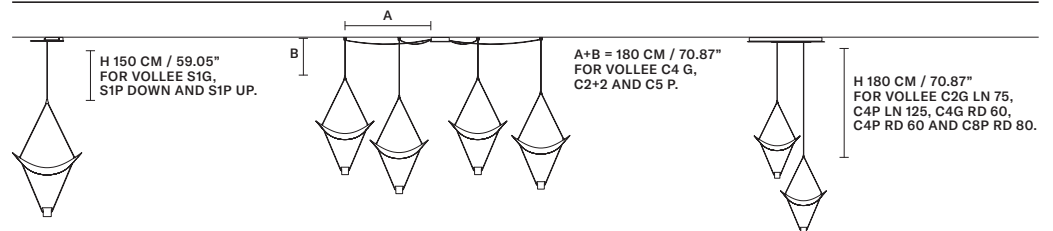

## STANDARD CABLES

		CE 
<b>VOLLEE S1G</b>		
W	52 cm / 20.50"	
D	36 cm / 14.20"	
H	88 cm / 34.60"	
STANDARD INTEGRATED LED LIGHTING		
	7,5 W CRI>90	
	3000 K – 915 NOMINAL LM	
ON REQUEST		
	7,5 W CRI>90	
	2700 K – 869 NOMINAL LM	
DIMMABLE		
	NO	

		CE 
<b>VOLLEE S1P DOWN</b>		
W	25 cm / 9.80"	
D	17,5 cm / 6.90"	
H	44 cm / 17.30"	
STANDARD INTEGRATED LED LIGHTING		
	6,6 W CRI>90	
	3000 K – 825 NOMINAL LM	
ON REQUEST		
	6,6 W CRI>90	
	2700 K – 783 NOMINAL LM	
DIMMABLE		
	NO	

		CE 
<b>VOLLEE S1P UP</b>		
W	25 cm / 9.80"	
D	17,5 cm / 6.90"	
H	44 cm / 17.30"	
STANDARD INTEGRATED LED LIGHTING		
	6,6 W CRI>90	
	3000 K – 825 NOMINAL LM	
ON REQUEST		
	6,6 W CRI>90	
	2700 K – 783 NOMINAL LM	
DIMMABLE		
	NO	

LINEAR CANOPY LN 125

	SIZE	FINISHINGS	PRODUCT NAME
	W	125 cm / 49.20"	● V98 VOLLEE C4P LN 125
	D	20 cm / 7.90"	
	H	4 cm / 1.60"	

ROUND CANOPY RD 60

	SIZE	FINISHINGS	PRODUCT NAME
	Ø	60 cm / 23.60"	● V98 VOLLEE C4P RD 60
	H	4 cm / 1.60"	