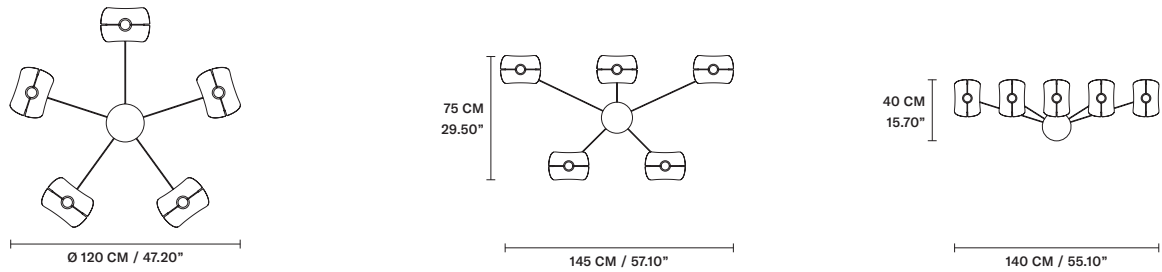

		CE 
<b>VOLLEE S1P DOWN</b>		
W	25 cm / 9.80"	
D	17,5 cm / 6.90"	
H	44 cm / 17.30"	
STANDARD INTEGRATED LED LIGHTING		
	6,6 W CRI>90	
	3000 K – 825 NOMINAL LM	
ON REQUEST		
	6,6 W CRI>90	
	2700 K – 783 NOMINAL LM	
DIMMABLE		
	NO	

		CE 
<b>VOLLEE S1P UP</b>		
W	25 cm / 9.80"	
D	17,5 cm / 6.90"	
H	44 cm / 17.30"	
STANDARD INTEGRATED LED LIGHTING		
	6,6 W CRI>90	
	3000 K – 825 NOMINAL LM	
ON REQUEST		
	6,6 W CRI>90	
	2700 K – 783 NOMINAL LM	
DIMMABLE		
	NO	

SUGGESTED CONFIGURATION FOR C5 P

SUGGESTED CONFIGURATION FOR C5 P X4

Ⓢ : for the US market, refer to the relevant price list.

**VOLLEE C2G LN 75** 

W 75 cm / 29.50"  
 D 20 cm / 7.90"  
 H MAX 240 cm / 94.50"

LINEAR CANOPY LN 125

	SIZE	FINISHINGS	PRODUCT NAME
	W	125 cm / 49.20"	● V98 VOLLEE C4P LN 125
	D	20 cm / 7.90"	
	H	4 cm / 1.60"	

ROUND CANOPY RD 60

	SIZE	FINISHINGS	PRODUCT NAME
	Ø	60 cm / 23.60"	● V98 VOLLEE C4P RD 60
	H	4 cm / 1.60"	