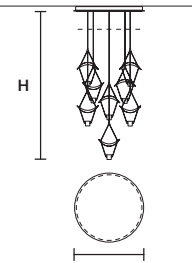

VOLLEE C8P RD 80

ø 80 cm / 31.50"
H 200 cm / 78.70"

STANDARD INTEGRATED LED LIGHTING
52,8 W CRI>90
3000 K – 6600 NOMINAL LM

ON REQUEST
52,8 W CRI>90
2700 K – 6270 NOMINAL LM

DIMMABLE
1-10V + DALI + PUSH