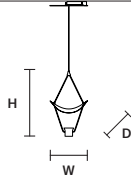

CE
VOLLEE S1P DOWN		
W	25 cm / 9.80"	
D	17,5 cm / 6.90"	
H	44 cm / 17.30"	
STANDARD INTEGRATED LED LIGHTING		
	6,6 W CRI>90	
	3000 K – 825 NOMINAL LM	
ON REQUEST		
	6,6 W CRI>90	
	2700 K – 783 NOMINAL LM	
DIMMABLE		
	NO