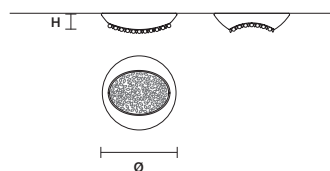

INTEGRATED LED LIGHTING	
DOWN	38 W CRI>90 3000 K – 5220 NOMINAL LM

DIMM 1-10V + DALI + PUSH

DIMM 1-10V + DALI + PUSH

BLINK LED PL90

∅ 90 cm / 35.43"
H 15 cm / 5.90"

INTEGRATED LED LIGHTING

DOWN 50 W CRI>90
3000 K – 6960 NOMINAL LM

DIMM DALI + PUSH

BLINK LED PL60

∅ 60 cm / 23.62"
H 14 cm / 5.51"

INTEGRATED LED LIGHTING

DOWN 38 W CRI>90
3000 K – 5220 NOMINAL LM

DIMM 1-10V + DALI + PUSH

BLINK LED PL42

∅ 42 cm / 16.53"
H 12 cm / 4.72"