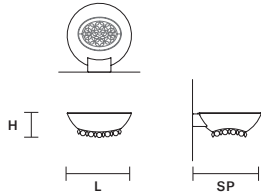

DIMM DALI + PUSH

BLINK LED PL60

∅ 60 cm / 23.62"
H 14 cm / 5.51"

INTEGRATED LED LIGHTING

DOWN 38 W CRI>90
3000 K – 5220 NOMINAL LM

DIMM 1-10V + DALI + PUSH

BLINK LED PL42

∅ 42 cm / 16.53"
H 12 cm / 4.72"

INTEGRATED LED LIGHTING

DOWN 23,2 W CRI>90
3000 K – 3190 NOMINAL LM

DIMM 1-10V + DALI + PUSH

BLINK LED A1 G

L	24 cm / 9.44"
SP	26 cm / 10.23"
H	8 cm / 3.14"

INTEGRATED LED LIGHTING

UP	4 W CRI>90 3000 K – 590 NOMINAL LM
DOWN	4 W CRI>90 3000 K – 590 NOMINAL LM
DIMM	1-10V + PUSH

BLINK LED A1 P

L	18 cm / 7.08"
SP	19 cm / 7.48"
H	7 cm / 2.75"

INTEGRATED LED LIGHTING

UP	3 W CRI>90 3000 K – 425 NOMINAL LM
DOWN	3 W CRI>90 3000 K – 425 NOMINAL LM
DIMM	1-10V + PUSH