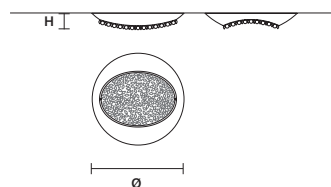

STANDARD CABLES FOR ALL SUSPENSIONS

BLINK S42		CE 
∅	42 cm / 16.53"	
H	26 cm / 10.23"	

BLINK S60		CE 
∅	60 cm / 23.62"	
H	30 cm / 11.81"	

INTEGRATED LED LIGHTING	
DOWN	23,2 W CRI>90 3000 K – 3190 NOMINAL LM

INTEGRATED LED LIGHTING	
DOWN	38 W CRI>90 3000 K – 5220 NOMINAL LM

DIMM 1-10V + DALI + PUSH

DIMM 1-10V + DALI + PUSH

BLINK LED PL90

∅ 90 cm / 35.43"
H 15 cm / 5.90"

INTEGRATED LED LIGHTING

DOWN 50 W CRI>90
3000 K – 6960 NOMINAL LM

DIMM DALI + PUSH

BLINK LED PL60

∅ 60 cm / 23.62"
H 14 cm / 5.51"

INTEGRATED LED LIGHTING

DOWN 38 W CRI>90
3000 K – 5220 NOMINAL LM

DIMM 1-10V + DALI + PUSH

BLINK LED PL42

∅ 42 cm / 16.53"
H 12 cm / 4.72"