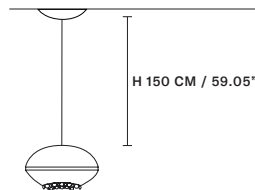

STANDARD CABLES FOR ALL SUSPENSIONS

BLINK S42		CE 
∅	42 cm / 16.53"	
H	26 cm / 10.23"	

BLINK S60		CE 
∅	60 cm / 23.62"	
H	30 cm / 11.81"	

INTEGRATED LED LIGHTING	
DOWN	23,2 W CRI>90 3000 K – 3190 NOMINAL LM