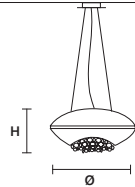

STANDARD CABLES FOR ALL SUSPENSIONS

BLINK S42		CE 
∅	42 cm / 16.53"	
H	26 cm / 10.23"	

BLINK S60		CE 
∅	60 cm / 23.62"	
H	30 cm / 11.81"	

INTEGRATED LED LIGHTING	
DOWN	23,2 W CRI>90 3000 K – 3190 NOMINAL LM

INTEGRATED LED LIGHTING	
DOWN	38 W CRI>90 3000 K – 5220 NOMINAL LM

DIMM 1-10V + DALI + PUSH

DIMM 1-10V + DALI + PUSH

BLINK LED PL90

∅ 90 cm / 35.43"
H 15 cm / 5.90"

INTEGRATED LED LIGHTING

DOWN 50 W CRI>90
3000 K – 6960 NOMINAL LM