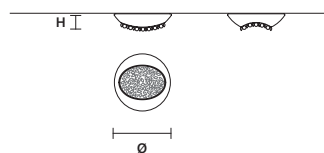

INTEGRATED LED LIGHTING

DOWN 23,2 W CRI>90
3000 K – 3190 NOMINAL LM

DIMM 1-10V + DALI + PUSH