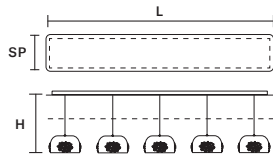

DAME C5 LN 125

L 125 cm / 49.21"
SP 20 cm / 7.87"
H MAX 130 cm / 51.18"

INTEGRATED LED LIGHTING
20 W CRI>90
3000 K – 2950 NOMINAL LM

DIMM 1-10V + DALI + PUSH