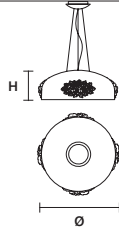

## STANDARD CABLES FOR ALL SUSPENSIONS

DAME S80		DAME S65		DAME S18	
∅	80 cm / 31.49"	∅	65 cm / 25.59"	∅	18 cm / 7.08"
H	26 cm / 10.23"	H	26 cm / 10.23"	H	9.5 cm / 3.74"
INTEGRATED LED LIGHTING		INTEGRATED LED LIGHTING		INTEGRATED LED LIGHTING	
25,3 W CRI>90 3000 K – 3496 NOMINAL LM		13 W CRI>90 3000 K – 1840 NOMINAL LM		4 W CRI>90 3000 K – 590 NOMINAL LM	
DIMM 1-10V + PUSH		DIMM 1-10V + PUSH		DIMM 1-10V + PUSH	

## DAME A2

L 20 cm / 7.87"  
SP 18 cm / 7.08"  
H 9.5 cm / 3.74"