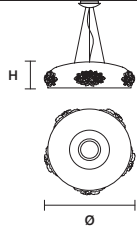

## STANDARD CABLES FOR ALL SUSPENSIONS

DAME S80		DAME S65		DAME S18	
∅	80 cm / 31.49"	∅	65 cm / 25.59"	∅	18 cm / 7.08"
H	26 cm / 10.23"	H	26 cm / 10.23"	H	9.5 cm / 3.74"
INTEGRATED LED LIGHTING		INTEGRATED LED LIGHTING		INTEGRATED LED LIGHTING	
25,3 W CRI>90 3000 K – 3496 NOMINAL LM		13 W CRI>90 3000 K – 1840 NOMINAL LM		4 W CRI>90 3000 K – 590 NOMINAL LM	
DIMM 1-10V + PUSH		DIMM 1-10V + PUSH		DIMM 1-10V + PUSH	

## DAME A2

L 20 cm / 7.87"  
SP 18 cm / 7.08"  
H 9.5 cm / 3.74"