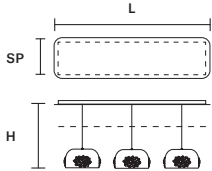

DAME C3 LN 75

L 75 cm / 29.52"
SP 20 cm / 7.87"
H MAX 130 cm / 51.18"

INTEGRATED LED LIGHTING
12 W CRI>90
3000 K – 1770 NOMINAL LM

DIMM 1-10V + PUSH