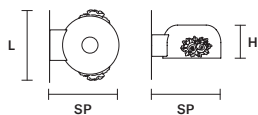

DAME A2

L 20 cm / 7.87"
SP 18 cm / 7.08"
H 9.5 cm / 3.74"

INTEGRATED LED LIGHTING

UP 3 W CRI>90
3000 K - 425 NOMINAL LM
DOWN 3 W CRI>90
3000 K - 425 NOMINAL LM
DIMM 1-10V + PUSH