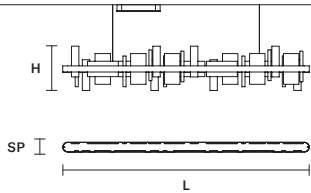

## STANDARD CABLES FOR ALL SUSPENSIONS

**HONICÉ S200** 

L 200 cm / 78.74"  
 SP 8 cm / 3.14"  
 H 33 cm / 12.99"

**INTEGRATED LED LIGHTING**  
 UP 21,1 W CRI>95  
 3000 K – 2781 NOMINAL LM  
 DOWN 44,46 W CRI>95  
 3000 K – 5871 NOMINAL LM  
 DIMM 0-10V