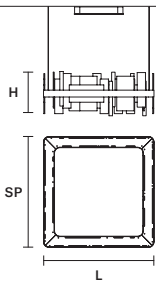

**HONICÉ S100** 

L 100 cm / 39.37"  
 SP 8 cm / 3.14"  
 H 33 cm / 12.99"

**INTEGRATED LED LIGHTING**  
 UP 9,36 W CRI>95  
 3000 K – 1236 NOMINAL LM  
 DOWN 21,1 W CRI>95  
 3000 K – 2781 NOMINAL LM  
 DIMM 0-10V

**HONICÉ S70** 

L 70 cm / 27.55"  
 SP 8 cm / 3.14"  
 H 33 cm / 12.99"

**INTEGRATED LED LIGHTING**  
 UP 7 W CRI>95  
 3000 K – 927 NOMINAL LM  
 DOWN 15 W CRI>95  
 3000 K – 2008 NOMINAL LM  
 DIMM 0-10V

**HONICÉ S80** 

L 80 cm / 31.49"  
 SP 80 cm / 31.49"  
 H 33 cm / 12.99"

**INTEGRATED LED LIGHTING**  
 UP 28,1 W CRI>95  
 3000 K – 4326 NOMINAL LM  
 DOWN 60,85 W CRI>95  
 3000 K – 7416 NOMINAL LM  
 DIMM 0-10V

**HONICÉ S50** 

L 50 cm / 19.68"  
 SP 50 cm / 19.68"  
 H 33 cm / 12.99"

**INTEGRATED LED LIGHTING**  
 UP 15,21 W CRI>95  
 3000 K – 2008 NOMINAL LM  
 DOWN 32,76 W CRI>95  
 3000 K – 4326 NOMINAL LM  
 DIMM 0-10V