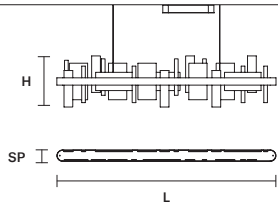

HONICÉ S150

L 150 cm / 59.05"
SP 8 cm / 3.14"
H 33 cm / 12.99"

INTEGRATED LED LIGHTING
UP 17 W CRI>95
3000 K – 1854 NOMINAL LM
DOWN 33,5 W CRI>95
3000 K – 4326 NOMINAL LM
DIMM 0-10V