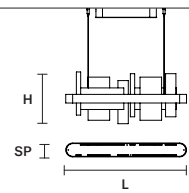

HONICÉ S70

L 70 cm / 27.55"
SP 8 cm / 3.14"
H 33 cm / 12.99"

INTEGRATED LED LIGHTING
UP 7 W CRI>95
3000 K – 927 NOMINAL LM
DOWN 15 W CRI>95
3000 K – 2008 NOMINAL LM
DIMM 0-10V