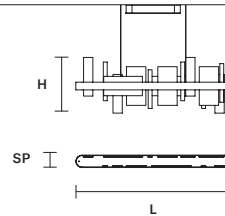

HONICÉ S100

L 100 cm / 39.37"
SP 8 cm / 3.14"
H 33 cm / 12.99"

INTEGRATED LED LIGHTING
UP 9,36 W CRI>95
3000 K – 1236 NOMINAL LM
DOWN 21,1 W CRI>95
3000 K – 2781 NOMINAL LM
DIMM 0-10V