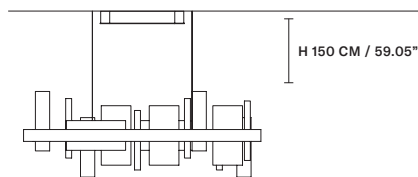

STANDARD CABLES FOR ALL SUSPENSIONS