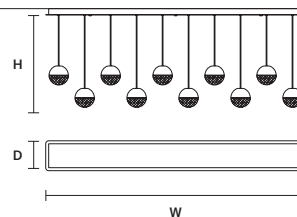

IGLÙ C10 LN 175

W 175 cm / 68.90"
D 20 cm / 7.90"
H MAX 150 cm / 59.10"

STANDARD INTEGRATED LED LIGHTING
54W CRI>90
3000K - 6880 NOMINAL LM

ON REQUEST
54 W CRI>90
2700 K - 6536 NOMINAL LM

DIMMABLE
1-10V + PUSH + DALI