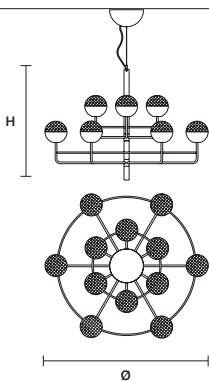

W 58 cm / 22.80"
D 18 cm / 7.10"
H 18 cm / 7.10"

STANDARD INTEGRATED LED LIGHTING
19,8 W CRI>90
3000 K – 2600 NOMINAL LM

ON REQUEST
19,8 W CRI>90
2700 K – 2440 NOMINAL LM

DIMMABLE
NO

IGLÙ S6+1 

ø 96 cm / 37.80"
H 52 cm / 20.50"

ON REQUEST
49,4 W CRI>90
2700 K – 6397 NOMINAL LM

DIMMABLE
TRIAC

IGLÙ S18+1 

ø 136 cm / 53.50"
H 82 cm / 32.30"

STANDARD INTEGRATED LED LIGHTING
73,5 W CRI>90
3000 K – 10258 NOMINAL LM

ON REQUEST
73,5 W CRI>90
2700 K – 9745 NOMINAL LM