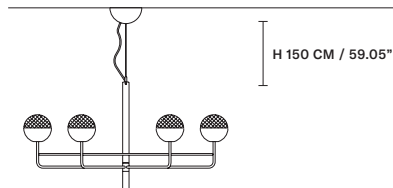

STANDARD CABLES

IGLÙ S1 25 

ø 25,5 cm / 10.00"
H 25,5 cm / 10.00"

STANDARD INTEGRATED LED LIGHTING
15,5 W CRI>90
3000 K – 2100 NOMINAL LM

ON REQUEST
15,5 W CRI>90
2700 K – 2000 NOMINAL LM

DIMMABLE
NO

IGLÙ S2 

W 58 cm / 22.80"
D 18 cm / 7.10"
H 18 cm / 7.10"

STANDARD INTEGRATED LED LIGHTING
19,8 W CRI>90
3000 K – 2600 NOMINAL LM

ON REQUEST
19,8 W CRI>90
2700 K – 2440 NOMINAL LM

DIMMABLE
NO

IGLÙ S6+1 

ø 96 cm / 37.80"
H 52 cm / 20.50"