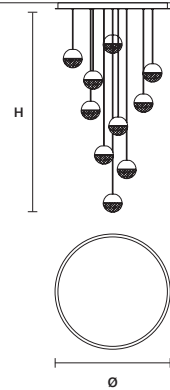

IGLÙ C10 RD 80

∅ 80cm/ 31.50"
H MAX 150 cm / 59.10"

STANDARD INTEGRATED LED LIGHTING
54 W CRI>90
3000K - 6880 NOMINAL LM

ON REQUEST
54 W CRI>90
2700 K - 6536 NOMINAL LM

DIMMABLE
1-10V + PUSH + DALI