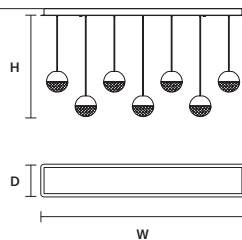

IGLÙ C7 LN 125

W 125 cm / 49.20"
D 20 cm / 7.90"
H MAX 150 cm / 59.10"

STANDARD INTEGRATED LED LIGHTING
37,8 W CRI>90
3000K - 4816 NOMINAL LM

ON REQUEST
37,8 W CRI>90
2700K - 4575 NOMINAL LM

DIMMABLE
1-10V + PUSH