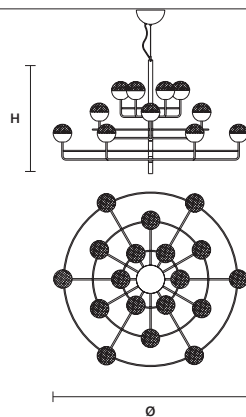

ON REQUEST
49,4 W CRI>90
2700 K – 6397 NOMINAL LM

DIMMABLE
TRIAC

IGLÙ S18+1 

ø 136 cm / 53.50"
H 82 cm / 32.30"

STANDARD INTEGRATED LED LIGHTING
73,5 W CRI>90
3000 K – 10258 NOMINAL LM

ON REQUEST
73,5 W CRI>90
2700 K – 9745 NOMINAL LM

DIMMABLE
TRIAC

Ⓜ : for the US market, refer to the relevant price list.

IGLÙ PL 13 

∅ 13 cm / 5.10"
H 13 cm / 5.10"

STANDARD INTEGRATED LED LIGHTING

5,4 W CRI>90
3000 K – 688 NOMINAL LM

ON REQUEST

5,4 W CRI>90
2700 K – 653 NOMINAL LM