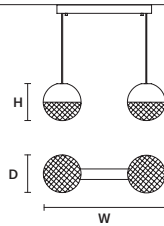

STANDARD CABLES

IGLÙ S1 25 

ø 25,5 cm / 10.00"
H 25,5 cm / 10.00"

STANDARD INTEGRATED LED LIGHTING
15,5 W CRI>90
3000 K – 2100 NOMINAL LM

ON REQUEST
15,5 W CRI>90
2700 K – 2000 NOMINAL LM

DIMMABLE
NO

IGLÙ S2 

W 58 cm / 22.80"
D 18 cm / 7.10"
H 18 cm / 7.10"

STANDARD INTEGRATED LED LIGHTING
19,8 W CRI>90
3000 K – 2600 NOMINAL LM

ON REQUEST
19,8 W CRI>90
2700 K – 2440 NOMINAL LM

DIMMABLE
NO

IGLÙ S6+1 

ø 96 cm / 37.80"
H 52 cm / 20.50"