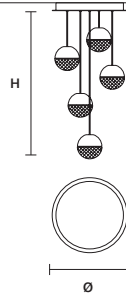

IGLÙ C5 RD 40

∅ 40cm/ 15.70"
H MAX 150 cm / 59.10"

STANDARD INTEGRATED LED LIGHTING
27W CRI>90
3000K - 3440 NOMINAL LM

ON REQUEST
27 W CRI>90
2700K - 3268 NOMINAL LM

DIMMABLE
1-10V + PUSH