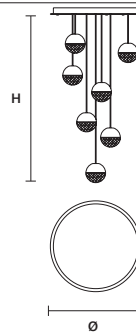

IGLÙ C7 RD 60

∅ 60cm/ 23.60"
H MAX 150 cm / 59.10"

STANDARD INTEGRATED LED LIGHTING
37,8 W CRI>90
3000K - 4816 NOMINAL LM

ON REQUEST
37,8 W CRI>90
2700K - 4575 NOMINAL LM

DIMMABLE
1-10V + PUSH