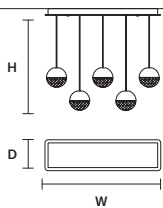

IGLÙ C5 LN 75

W 75 cm / 29.50"
D 20 cm / 7.90"
H MAX 150 cm / 59.10"

STANDARD INTEGRATED LED LIGHTING
27 W CRI>90
3000K - 3440 NOMINAL LM

ON REQUEST
27 W CRI>90
2700K - 3268 NOMINAL LM

DIMMABLE
1-10V + PUSH