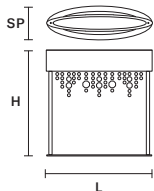

OLÀ A1 OV 30

L 30 cm / 11.81"
 SP 10 cm / 3.94"
 H 18 cm / 7.08"

STANDARD LIGHTING 

1×E14×10 W MAX (NOT INCL.)
 USA 1×E12×40 W MAX (NOT INCL.)

INTEGRATED LED LIGHTING 

UP 4 W CRI>95
 3000 K – 464 NOMINAL LM
 DOWN 4 W CRI>95
 3000 K – 464 NOMINAL LM
 DIMM 1-10V + PUSH

OLÀ TL2

L 50 cm / 19.68"
 SP 16 cm / 6.30"
 H 50 cm / 19.68"

STANDARD LIGHTING 

2×E27×20 W MAX (NOT INCL.)
 USA 2×E26×60 W MAX (NOT INCL.)

INTEGRATED LED LIGHTING 

UP 5,2 W CRI>95
 3000 K – 618 NOMINAL LM
 DOWN 7,8 W CRI>95
 3000 K – 930 NOMINAL LM
 DIMM OWN BUTTON