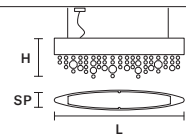

OLÀ S2 OV 50

L 50 cm / 19.69"
 SP 8 cm / 3.14"
 H 18 cm / 7.09"

STANDARD LIGHTING   

2×E27×20 W MAX (NOT INCL.)
 USA 2×E26×60 W MAX (NOT INCL.)

INTEGRATED LED LIGHTING    

UP 5,2 W CRI>95
 3000 K – 618 NOMINAL LM
 DOWN 7,8 W CRI>95
 3000 K – 930 NOMINAL LM
 DIMM 1-10V + PUSH

OLÀ S1 OV 30

L 30 cm / 11.81"
 SP 7 cm / 2.75"
 H 18 cm / 7.09"

STANDARD LIGHTING   

1×E14×10 W MAX (NOT INCL.)
 USA 1×E12×40 W MAX (NOT INCL.)

INTEGRATED LED LIGHTING    

UP 4 W CRI>95
 3000 K – 464 NOMINAL LM
 DOWN 4 W CRI>95
 3000 K – 464 NOMINAL LM
 DIMM 1-10V + PUSH