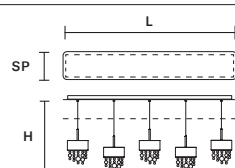

OLÀ C5 LN 125

L 125 cm / 49.21"
SP 20 cm / 7.87"
H MAX 130 cm / 51.18"

STANDARD LIGHTING

10xG9x10 W MAX (NOT INCL.)
USA 5xE12x40 W MAX (NOT INCL.)

INTEGRATED LED LIGHTING

DOWN 37,5 W CRI>90
3000 K - 5400 NOMINAL LM

DIMM 1-10V + DALI + PUSH