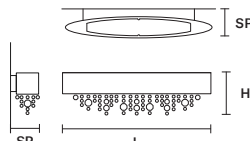

OLÀ A2 OV 70

L 70 cm / 27.56"
 SP 15 cm / 5.90"
 H 20 cm / 7.87"

STANDARD LIGHTING 

2×E27×20 W MAX (NOT INCL.)
 USA 2×E26×60 W MAX (NOT INCL.)

INTEGRATED LED LIGHTING 

UP 11,7 W CRI>95
 3000 K – 1390 NOMINAL LM
 DOWN 19,5 W CRI>95
 3000 K – 2300 NOMINAL LM
 DIMM NO