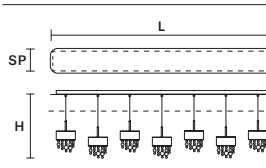

OLÀ C7 LN 175

L 175 cm / 68.89"
SP 20 cm / 7.87"
H MAX 180 cm / 70.86"

STANDARD LIGHTING

14xG9x10 W MAX (NOT INCL.)
USA 7xE12x40 W MAX (NOT INCL.)

INTEGRATED LED LIGHTING

DOWN 52,5 W CRI>90
3000 K - 7560 NOMINAL LM

DIMM 1-10V + DALI + PUSH