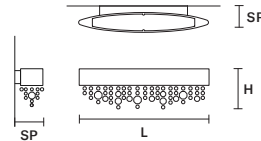

OLÀ A2 OV 50

L 50 cm / 19.68"
 SP 12 cm / 4.72"
 H 18 cm / 7.08"

STANDARD LIGHTING 

2×E27×20 W MAX (NOT INCL.)
 USA 2×E26×60 W MAX (NOT INCL.)

INTEGRATED LED LIGHTING 

UP 5,2 W CRI>95
 3000 K – 618 NOMINAL LM
 DOWN 7,8 W CRI>95
 3000 K – 930 NOMINAL LM
 DIMM 1-10V + PUSH