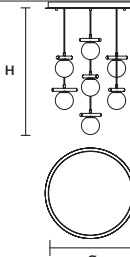

** BULB MAX

Ø 37 mm / 1.50" W 110 mm / 4.30"

POSY S3 

∅ 40 cm / 15.70"
H MAX 160 cm / 63.00"

STANDARD LIGHTING
1×G9×10 W MAX (NOT INCL.)*
2×E14×10 W MAX (NOT INCL.)**
* BULB MAX
∅ 37 mm/1.50" W 70 mm/2.80"
** BULB MAX
∅ 37 mm/1.50" W 110 mm/4.30"

POSY S5 

∅ 60 cm / 23.60"
H MAX 160 cm / 63.00"

STANDARD LIGHTING
2×G9×10 W MAX (NOT INCL.)*
3×E14×10 W MAX (NOT INCL.)**
* BULB MAX
∅ 37 mm/1.50" W 70 mm/2.80"
** BULB MAX
∅ 37 mm/1.50" W 110 mm/4.30"

POSY C5 RD 40 

∅ 40 cm / 15.70"
H MAX 160 cm / 63.00"

STANDARD LIGHTING
5×G9×10 W MAX (NOT INCL.)*
* BULB MAX
∅ 37 mm/1.50" W 70 mm/2.80"

POSY C7 RD 60 

∅ 60 cm / 23.60"
H MAX 160 cm / 63.00"

STANDARD LIGHTING
7×G9×10 W MAX (NOT INCL.)*
* BULB MAX
∅ 37 mm/1.50" W 70 mm/2.80"

POSY C10 RD 80 

∅ 80 cm / 31.50"
H MAX 160 cm / 63.00"

STANDARD LIGHTING
10×G9×10 W MAX (NOT INCL.)*

* BULB MAX
∅ 37 mm/1.50" W 70 mm/2.80"

POSY C5 LN 75 

w 75 cm / 29.50"
d 20 cm / 7.90"
H MAX 160 cm / 63.00"