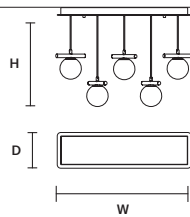

POSY C5 LN 75

w 75 cm / 29.50"
d 20 cm / 7.90"
H MAX 160 cm / 63.00"

STANDARD LIGHTING
5×G9×10 W MAX (NOT INCL.)*

* BULB MAX
∅ 37 mm/1.50" W 70 mm/2.80"