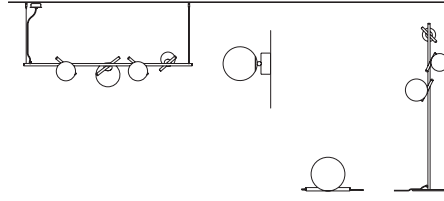

Posy

SUSPENSION
APPLIQUE
TABLE LAMP
FLOOR LAMP