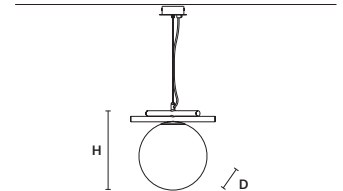

W	18 cm / 7.10"
D	12 cm / 4.70"
H	14 cm / 5.50"

STANDARD LIGHTING
1xG9x10 W MAX (NOT INCL.)*

* BULB MAX
Ø 37 mm/1.50" W 70 mm/2.80"

POSY S1 16 

W	22 cm / 8.70"
D	16 cm / 6.30"
H	18 cm / 7.10"

STANDARD LIGHTING
1xE14x10 W MAX (NOT INCL.)*

* BULB MAX
Ø 37 mm /1.50" W 110 mm/4.30"

POSY S1 20 

W	26 cm / 10.20"
D	20 cm / 7.90"
H	22 cm / 8.70"

STANDARD LIGHTING
1xE14x10 W MAX (NOT INCL.)*

* BULB MAX
Ø 37 mm /1.50" W 150 mm/5.90"

POSY S1 25 

W	31 cm / 12.20"
D	25 cm / 9.80"
H	29 cm / 11.40"

STANDARD LIGHTING
1xE27x20 W MAX (NOT INCL.)*

* BULB MAX
Ø 62 mm/2.40" W 185 mm/7.30"

POSY BIL3 

W	100 cm / 39.40"
D	33 cm / 13.00"
H	34 cm / 13.40"

STANDARD LIGHTING
1xG9x10 W MAX (NOT INCL.)*
2xE14x10 W MAX (NOT INCL.)**
* BULB MAX
Ø 37 mm/1.50" W 70 mm/2.80"
** BULB MAX
Ø 37 mm /1.50" W 110 mm/4.30"

POSY BIL4 

W	140 cm / 55.10"
D	38 cm / 15.00"
H	29 cm / 11.40"

STANDARD LIGHTING
1xG9x10 W MAX (NOT INCL.)*
3xE14x10 W MAX (NOT INCL.)**
* BULB MAX
Ø 37 mm/1.50" W 70 mm/2.80"
** BULB MAX
Ø 37 mm /1.50" W 110 mm/4.30"