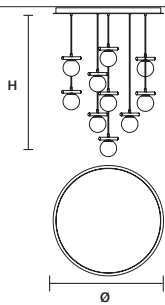

** BULB MAX

Ø 37 mm / 1.50" W 110 mm / 4.30"

POSY S3 

∅ 40 cm / 15.70"
H MAX 160 cm / 63.00"

STANDARD LIGHTING
1×G9×10 W MAX (NOT INCL.)*
2×E14×10 W MAX (NOT INCL.)**
* BULB MAX
∅ 37 mm/1.50" W 70 mm/2.80"
** BULB MAX
∅ 37 mm/1.50" W 110 mm/4.30"

POSY S5 

∅ 60 cm / 23.60"
H MAX 160 cm / 63.00"

STANDARD LIGHTING
2×G9×10 W MAX (NOT INCL.)*
3×E14×10 W MAX (NOT INCL.)**
* BULB MAX
∅ 37 mm/1.50" W 70 mm/2.80"
** BULB MAX
∅ 37 mm/1.50" W 110 mm/4.30"

POSY C5 RD 40 

∅ 40 cm / 15.70"
H MAX 160 cm / 63.00"

STANDARD LIGHTING
5×G9×10 W MAX (NOT INCL.)*
* BULB MAX
∅ 37 mm/1.50" W 70 mm/2.80"

POSY C7 RD 60 

∅ 60 cm / 23.60"
H MAX 160 cm / 63.00"

STANDARD LIGHTING
7×G9×10 W MAX (NOT INCL.)*
* BULB MAX
∅ 37 mm/1.50" W 70 mm/2.80"

POSY C10 RD 80 

∅ 80 cm / 31.50"
H MAX 160 cm / 63.00"

STANDARD LIGHTING
10×G9×10 W MAX (NOT INCL.)*

* BULB MAX
∅ 37 mm/1.50" W 70 mm/2.80"

POSY C5 LN 75 

w 75 cm / 29.50"
d 20 cm / 7.90"
H MAX 160 cm / 63.00"