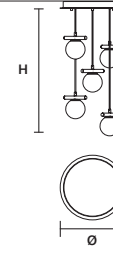

POSY C5 RD 40

∅ 40 cm / 15.70"
H MAX 160 cm / 63.00"

STANDARD LIGHTING
5×G9×10 W MAX (NOT INCL.)*
* BULB MAX
∅ 37 mm/1.50" W 70 mm/2.80"