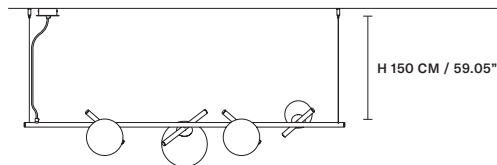

STANDARD CABLES