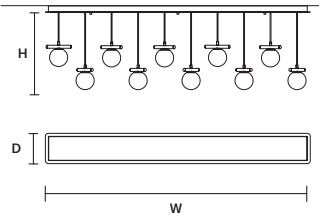

POSY C10 RD 80 

∅ 80 cm / 31.50"
H MAX 160 cm / 63.00"

STANDARD LIGHTING
10×G9×10 W MAX (NOT INCL.)*

* BULB MAX
∅ 37 mm/1.50" W 70 mm/2.80"

POSY C5 LN 75 

w 75 cm / 29.50"
d 20 cm / 7.90"
H MAX 160 cm / 63.00"

STANDARD LIGHTING
5×G9×10 W MAX (NOT INCL.)*

* BULB MAX
∅ 37 mm/1.50" W 70 mm/2.80"

POSY C7 LN 125 

w 125 cm / 49.20"
d 20 cm / 7.90"
H MAX 160 cm / 63.00"

STANDARD LIGHTING
7×G9×10 W MAX (NOT INCL.)*

* BULB MAX
∅ 37 mm/1.50" W 70 mm/2.80"

POSY C10 LN 175 

w 175 cm / 68.90"
d 20 cm / 7.90"
H MAX 160 cm / 63.00"

STANDARD LIGHTING
10×G9×10 W MAX (NOT INCL.)*

* BULB MAX
∅ 37 mm/1.50" W 70 mm/2.80"

: for the US market, refer to the relevant price list.