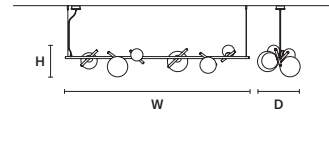

* BULB MAX
Ø 37 mm /1.50" W 110 mm/4.30"

POSY S1 20 

W	26 cm / 10.20"
D	20 cm / 7.90"
H	22 cm / 8.70"

STANDARD LIGHTING
1xE14x10 W MAX (NOT INCL.)*

* BULB MAX
Ø 37 mm /1.50" W 150 mm/5.90"

POSY S1 25 

W	31 cm / 12.20"
D	25 cm / 9.80"
H	29 cm / 11.40"

STANDARD LIGHTING
1xE27x20 W MAX (NOT INCL.)*

* BULB MAX
Ø 62 mm/2.40" W 185 mm/7.30"

POSY BIL3 

W	100 cm / 39.40"
D	33 cm / 13.00"
H	34 cm / 13.40"

STANDARD LIGHTING
1xG9x10 W MAX (NOT INCL.)*
2xE14x10 W MAX (NOT INCL.)**
* BULB MAX
Ø 37 mm/1.50" W 70 mm/2.80"
** BULB MAX
Ø 37 mm /1.50" W 110 mm/4.30"

POSY BIL4 

W	140 cm / 55.10"
D	38 cm / 15.00"
H	29 cm / 11.40"

STANDARD LIGHTING
1xG9x10 W MAX (NOT INCL.)*
3xE14x10 W MAX (NOT INCL.)**
* BULB MAX
Ø 37 mm/1.50" W 70 mm/2.80"
** BULB MAX
Ø 37 mm /1.50" W 110 mm/4.30"

POSY BIL6 

W	180 cm / 70.90"
D	42 cm / 16.50"
H	31 cm / 12.20"

STANDARD LIGHTING
2xG9x10 W MAX (NOT INCL.)*
4xE14x10 W MAX (NOT INCL.)**
* BULB MAX
Ø 37 mm/1.50" W 70 mm/2.80"
** BULB MAX
Ø 37 mm /1.50" W 110 mm/4.30"