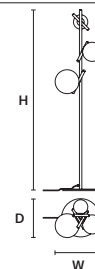

POSY A1 P 

W 22 cm / 8.70"
D 22 cm / 8.70"
H 16 cm / 6.30"

STANDARD LIGHTING

1×E14×10 W MAX (NOT INCL.)*

* BULB MAX

Ø 37 mm / 1.50" W 110 mm / 4.30"

POSY A1 G 

W 26 cm / 10.20"
D 26 cm / 10.20"
H 20 cm / 7.90"

STANDARD LIGHTING

1×E14×10 W MAX (NOT INCL.)*

* BULB MAX

Ø 37 mm / 1.50" W 110 mm / 4.30"

POSY TL 

W 26 cm / 10.20"
D 20 cm / 7.90"
H 20 cm / 7.90"

STANDARD LIGHTING

1×E14×10 W MAX (NOT INCL.)*

* BULB MAX

Ø 37 mm / 1.50" W 110 mm / 4.30"

POSY STL 

W 39 cm / 15.40"
D 32 cm / 12.60"
H 152 cm / 59.80"

STANDARD LIGHTING

1×G9×10 W MAX (NOT INCL.)*
2×E14×10 W MAX (NOT INCL.)**

* BULB MAX

Ø 37 mm / 1.50" W 70 mm / 2.80"

** BULB MAX

Ø 37 mm / 1.50" W 110 mm / 4.30"

POSY S3 

∅ 40 cm / 15.70"
H MAX 160 cm / 63.00"

STANDARD LIGHTING
1×G9×10 W MAX (NOT INCL.)*
2×E14×10 W MAX (NOT INCL.)**
* BULB MAX
∅ 37 mm/1.50" W 70 mm/2.80"
** BULB MAX
∅ 37 mm/1.50" W 110 mm/4.30"