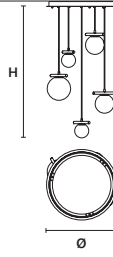

POSY S5

∅ 60 cm / 23.60"
H MAX 160 cm / 63.00"

STANDARD LIGHTING
2×G9×10 W MAX (NOT INCL.)*
3×E14×10 W MAX (NOT INCL.)**
* BULB MAX
∅ 37 mm/1.50" W 70 mm/2.80"
** BULB MAX
∅ 37 mm/1.50" W 110 mm/4.30"