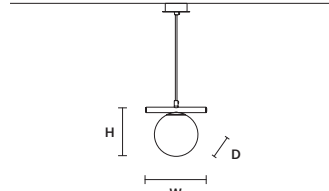

W	18 cm / 7.10"
D	12 cm / 4.70"
H	14 cm / 5.50"

STANDARD LIGHTING
1xG9x10 W MAX (NOT INCL.)*

* BULB MAX
Ø 37 mm/1.50" W 70 mm/2.80"

POSY S1 16 

W	22 cm / 8.70"
D	16 cm / 6.30"
H	18 cm / 7.10"

STANDARD LIGHTING
1xE14x10 W MAX (NOT INCL.)*

* BULB MAX
Ø 37 mm /1.50" W 110 mm/4.30"

POSY S1 20 

W	26 cm / 10.20"
D	20 cm / 7.90"
H	22 cm / 8.70"

STANDARD LIGHTING
1xE14x10 W MAX (NOT INCL.)*

* BULB MAX
Ø 37 mm /1.50" W 150 mm/5.90"

POSY S1 25 

W	31 cm / 12.20"
D	25 cm / 9.80"
H	29 cm / 11.40"

STANDARD LIGHTING
1xE27x20 W MAX (NOT INCL.)*

* BULB MAX
Ø 62 mm/2.40" W 185 mm/7.30"

POSY BIL3 

W	100 cm / 39.40"
D	33 cm / 13.00"
H	34 cm / 13.40"

STANDARD LIGHTING
1xG9x10 W MAX (NOT INCL.)*
2xE14x10 W MAX (NOT INCL.)**
* BULB MAX
Ø 37 mm/1.50" W 70 mm/2.80"
** BULB MAX
Ø 37 mm /1.50" W 110 mm/4.30"

POSY BIL4 

W	140 cm / 55.10"
D	38 cm / 15.00"
H	29 cm / 11.40"

STANDARD LIGHTING
1xG9x10 W MAX (NOT INCL.)*
3xE14x10 W MAX (NOT INCL.)**
* BULB MAX
Ø 37 mm/1.50" W 70 mm/2.80"
** BULB MAX
Ø 37 mm /1.50" W 110 mm/4.30"