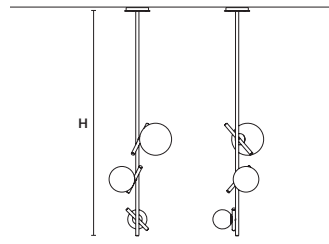

POSY BIL6 

W	180 cm / 70.90"
D	42 cm / 16.50"
H	31 cm / 12.20"

STANDARD LIGHTING
2xG9x10 W MAX (NOT INCL.)*
4xE14x10 W MAX (NOT INCL.)**
* BULB MAX
Ø 37 mm/1.50" W 70 mm/2.80"
** BULB MAX
Ø 37 mm /1.50" W 110 mm/4.30"

POSY VERT 2 

W	42 cm / 16.50"
D	20 cm / 7.90"
H	102 cm / 40.20"

STANDARD LIGHTING
2xE14x10 W MAX (NOT INCL.)*

* BULB MAX
Ø 37 mm/1.50" W 70 mm/2.80"

POSY VERT 3 

W	39 cm / 15.40"
D	32 cm / 12.60"
H	142 cm / 55.90"

STANDARD LIGHTING
1xG9x10 W MAX (NOT INCL.)*
2xE14x10 W MAX (NOT INCL.)**
* BULB MAX
Ø 37 mm/1.50" W 70 mm/2.80"
** BULB MAX
Ø 37 mm /1.50" W 110 mm/4.30"

: for the US market, refer to the relevant price list.

POSY A1 P 

W 22 cm / 8.70"
D 22 cm / 8.70"
H 16 cm / 6.30"

STANDARD LIGHTING

1×E14×10 W MAX (NOT INCL.)*

* BULB MAX

Ø 37 mm / 1.50" W 110 mm / 4.30"

POSY A1 G 

W 26 cm / 10.20"
D 26 cm / 10.20"
H 20 cm / 7.90"