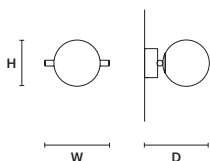

STANDARD LIGHTING
1xG9x10 W MAX (NOT INCL.)*
2xE14x10 W MAX (NOT INCL.)**
* BULB MAX
Ø 37 mm/1.50" W 70 mm/2.80"
** BULB MAX
Ø 37 mm /1.50" W 110 mm/4.30"

: for the US market, refer to the relevant price list.

POSY A1 P 

W 22 cm / 8.70"
D 22 cm / 8.70"
H 16 cm / 6.30"

STANDARD LIGHTING

1×E14×10 W MAX (NOT INCL.)*

* BULB MAX

Ø 37 mm / 1.50" W 110 mm / 4.30"

POSY A1 G 

W 26 cm / 10.20"
D 26 cm / 10.20"
H 20 cm / 7.90"

STANDARD LIGHTING

1×E14×10 W MAX (NOT INCL.)*

* BULB MAX

Ø 37 mm / 1.50" W 110 mm / 4.30"

POSY TL 

W 26 cm / 10.20"
D 20 cm / 7.90"
H 20 cm / 7.90"

STANDARD LIGHTING

1×E14×10 W MAX (NOT INCL.)*