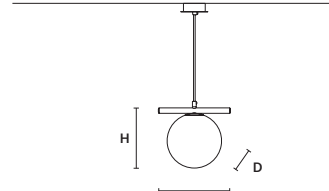

W	18 cm / 7.10"
D	12 cm / 4.70"
H	14 cm / 5.50"

STANDARD LIGHTING
1xG9x10 W MAX (NOT INCL.)*

* BULB MAX
Ø 37 mm/1.50" W 70 mm/2.80"

POSY S1 16 

W	22 cm / 8.70"
D	16 cm / 6.30"
H	18 cm / 7.10"

STANDARD LIGHTING
1xE14x10 W MAX (NOT INCL.)*

* BULB MAX
Ø 37 mm /1.50" W 110 mm/4.30"

POSY S1 20 

W	26 cm / 10.20"
D	20 cm / 7.90"
H	22 cm / 8.70"

STANDARD LIGHTING
1xE14x10 W MAX (NOT INCL.)*

* BULB MAX
Ø 37 mm /1.50" W 150 mm/5.90"

POSY S1 25 

W	31 cm / 12.20"
D	25 cm / 9.80"
H	29 cm / 11.40"

STANDARD LIGHTING
1xE27x20 W MAX (NOT INCL.)*

* BULB MAX
Ø 62 mm/2.40" W 185 mm/7.30"

POSY BIL3 

W	100 cm / 39.40"
D	33 cm / 13.00"
H	34 cm / 13.40"

STANDARD LIGHTING
1xG9x10 W MAX (NOT INCL.)*
2xE14x10 W MAX (NOT INCL.)**
* BULB MAX
Ø 37 mm/1.50" W 70 mm/2.80"
** BULB MAX
Ø 37 mm /1.50" W 110 mm/4.30"

POSY BIL4 

W	140 cm / 55.10"
D	38 cm / 15.00"
H	29 cm / 11.40"

STANDARD LIGHTING
1xG9x10 W MAX (NOT INCL.)*
3xE14x10 W MAX (NOT INCL.)**
* BULB MAX
Ø 37 mm/1.50" W 70 mm/2.80"
** BULB MAX
Ø 37 mm /1.50" W 110 mm/4.30"