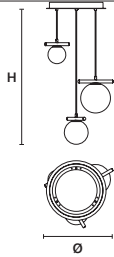

POSY A1 P 

W 22 cm / 8.70"
D 22 cm / 8.70"
H 16 cm / 6.30"

STANDARD LIGHTING

1×E14×10 W MAX (NOT INCL.)*

* BULB MAX

Ø 37 mm / 1.50" W 110 mm / 4.30"

POSY A1 G 

W 26 cm / 10.20"
D 26 cm / 10.20"
H 20 cm / 7.90"

STANDARD LIGHTING

1×E14×10 W MAX (NOT INCL.)*

* BULB MAX

Ø 37 mm / 1.50" W 110 mm / 4.30"

POSY TL 

W 26 cm / 10.20"
D 20 cm / 7.90"
H 20 cm / 7.90"

STANDARD LIGHTING

1×E14×10 W MAX (NOT INCL.)*

* BULB MAX

Ø 37 mm / 1.50" W 110 mm / 4.30"

POSY STL 

W 39 cm / 15.40"
D 32 cm / 12.60"
H 152 cm / 59.80"

STANDARD LIGHTING

1×G9×10 W MAX (NOT INCL.)*
2×E14×10 W MAX (NOT INCL.)**

* BULB MAX

Ø 37 mm / 1.50" W 70 mm / 2.80"

** BULB MAX

Ø 37 mm / 1.50" W 110 mm / 4.30"

POSY S3 

∅ 40 cm / 15.70"
H MAX 160 cm / 63.00"

STANDARD LIGHTING
1×G9×10 W MAX (NOT INCL.)*
2×E14×10 W MAX (NOT INCL.)**
* BULB MAX
∅ 37 mm/1.50" W 70 mm/2.80"
** BULB MAX
∅ 37 mm/1.50" W 110 mm/4.30"