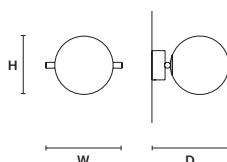

POSY VERT 2 

W	42 cm / 16.50"
D	20 cm / 7.90"
H	102 cm / 40.20"

STANDARD LIGHTING
2xE14x10 W MAX (NOT INCL.)*

* BULB MAX
Ø 37 mm/1.50" W 70 mm/2.80"

POSY VERT 3 

W	39 cm / 15.40"
D	32 cm / 12.60"
H	142 cm / 55.90"

STANDARD LIGHTING
1xG9x10 W MAX (NOT INCL.)*
2xE14x10 W MAX (NOT INCL.)**
* BULB MAX
Ø 37 mm/1.50" W 70 mm/2.80"
** BULB MAX
Ø 37 mm /1.50" W 110 mm/4.30"

: for the US market, refer to the relevant price list.

POSY A1 P 

W 22 cm / 8.70"
D 22 cm / 8.70"
H 16 cm / 6.30"

STANDARD LIGHTING

1×E14×10 W MAX (NOT INCL.)*

* BULB MAX

Ø 37 mm / 1.50" W 110 mm / 4.30"

POSY A1 G 

W 26 cm / 10.20"
D 26 cm / 10.20"
H 20 cm / 7.90"

STANDARD LIGHTING

1×E14×10 W MAX (NOT INCL.)*

* BULB MAX

Ø 37 mm / 1.50" W 110 mm / 4.30"

POSY TL 

W 26 cm / 10.20"
D 20 cm / 7.90"
H 20 cm / 7.90"

STANDARD LIGHTING

1×E14×10 W MAX (NOT INCL.)*