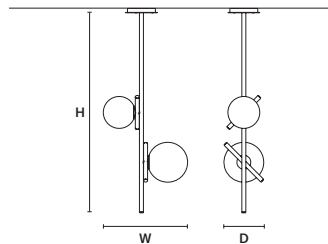

* BULB MAX
Ø 37 mm /1.50" W 110 mm/4.30"

POSY S1 20 

W	26 cm / 10.20"
D	20 cm / 7.90"
H	22 cm / 8.70"

STANDARD LIGHTING
1xE14x10 W MAX (NOT INCL.)*

* BULB MAX
Ø 37 mm /1.50" W 150 mm/5.90"

POSY S1 25 

W	31 cm / 12.20"
D	25 cm / 9.80"
H	29 cm / 11.40"

POSY BIL4 

W	140 cm / 55.10"
D	38 cm / 15.00"
H	29 cm / 11.40"

STANDARD LIGHTING
1xG9x10 W MAX (NOT INCL.)*
3xE14x10 W MAX (NOT INCL.)**
* BULB MAX
Ø 37 mm/1.50" W 70 mm/2.80"
** BULB MAX
Ø 37 mm /1.50" W 110 mm/4.30"

POSY BIL6 

W	180 cm / 70.90"
D	42 cm / 16.50"
H	31 cm / 12.20"

STANDARD LIGHTING
2xG9x10 W MAX (NOT INCL.)*
4xE14x10 W MAX (NOT INCL.)**
* BULB MAX
Ø 37 mm/1.50" W 70 mm/2.80"
** BULB MAX
Ø 37 mm /1.50" W 110 mm/4.30"

POSY VERT 2 

W	42 cm / 16.50"
D	20 cm / 7.90"
H	102 cm / 40.20"

STANDARD LIGHTING
2xE14x10 W MAX (NOT INCL.)*

* BULB MAX
Ø 37 mm/1.50" W 70 mm/2.80"

POSY VERT 3 

W	39 cm / 15.40"
D	32 cm / 12.60"
H	142 cm / 55.90"