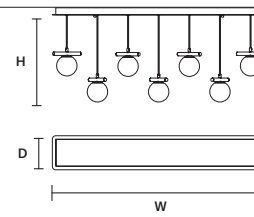

POSY C10 RD 80 

∅ 80 cm / 31.50"
H MAX 160 cm / 63.00"

STANDARD LIGHTING
10×G9×10 W MAX (NOT INCL.)*

* BULB MAX
∅ 37 mm/1.50" W 70 mm/2.80"

POSY C5 LN 75 

w 75 cm / 29.50"
d 20 cm / 7.90"
H MAX 160 cm / 63.00"

STANDARD LIGHTING
5×G9×10 W MAX (NOT INCL.)*

* BULB MAX
∅ 37 mm/1.50" W 70 mm/2.80"

POSY C7 LN 125 

w 125 cm / 49.20"
d 20 cm / 7.90"
H MAX 160 cm / 63.00"

STANDARD LIGHTING
7×G9×10 W MAX (NOT INCL.)*

* BULB MAX
∅ 37 mm/1.50" W 70 mm/2.80"

POSY C10 LN 175 

w 175 cm / 68.90"
d 20 cm / 7.90"
H MAX 160 cm / 63.00"

STANDARD LIGHTING
10×G9×10 W MAX (NOT INCL.)*

* BULB MAX
∅ 37 mm/1.50" W 70 mm/2.80"

: for the US market, refer to the relevant price list.