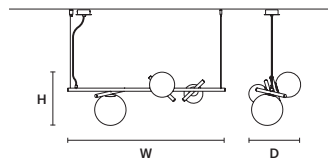

W	18 cm / 7.10"
D	12 cm / 4.70"
H	14 cm / 5.50"

STANDARD LIGHTING
1xG9x10 W MAX (NOT INCL.)*

* BULB MAX
Ø 37 mm/1.50" W 70 mm/2.80"

POSY S1 16 

W	22 cm / 8.70"
D	16 cm / 6.30"
H	18 cm / 7.10"

STANDARD LIGHTING
1xE14x10 W MAX (NOT INCL.)*

* BULB MAX
Ø 37 mm /1.50" W 110 mm/4.30"

POSY S1 20 

W	26 cm / 10.20"
D	20 cm / 7.90"
H	22 cm / 8.70"

STANDARD LIGHTING
1xE14x10 W MAX (NOT INCL.)*

* BULB MAX
Ø 37 mm /1.50" W 150 mm/5.90"

POSY S1 25 

W	31 cm / 12.20"
D	25 cm / 9.80"
H	29 cm / 11.40"

STANDARD LIGHTING
1xE27x20 W MAX (NOT INCL.)*

* BULB MAX
Ø 62 mm/2.40" W 185 mm/7.30"

POSY BIL3 

W	100 cm / 39.40"
D	33 cm / 13.00"
H	34 cm / 13.40"

STANDARD LIGHTING
1xG9x10 W MAX (NOT INCL.)*
2xE14x10 W MAX (NOT INCL.)**
* BULB MAX
Ø 37 mm/1.50" W 70 mm/2.80"
** BULB MAX
Ø 37 mm /1.50" W 110 mm/4.30"

POSY BIL4 

W	140 cm / 55.10"
D	38 cm / 15.00"
H	29 cm / 11.40"

STANDARD LIGHTING
1xG9x10 W MAX (NOT INCL.)*
3xE14x10 W MAX (NOT INCL.)**
* BULB MAX
Ø 37 mm/1.50" W 70 mm/2.80"
** BULB MAX
Ø 37 mm /1.50" W 110 mm/4.30"