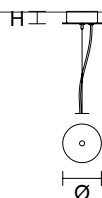

POSY C10 RD 80 

∅ 80 cm / 31.50"
H MAX 160 cm / 63.00"

STANDARD LIGHTING
10×G9×10 W MAX (NOT INCL.)*

* BULB MAX
∅ 37 mm/1.50" W 70 mm/2.80"

POSY C5 LN 75 

w 75 cm / 29.50"
d 20 cm / 7.90"
H MAX 160 cm / 63.00"

STANDARD LIGHTING
5×G9×10 W MAX (NOT INCL.)*

* BULB MAX
∅ 37 mm/1.50" W 70 mm/2.80"

POSY C7 LN 125 

w 125 cm / 49.20"
d 20 cm / 7.90"
H MAX 160 cm / 63.00"

STANDARD LIGHTING
7×G9×10 W MAX (NOT INCL.)*

* BULB MAX
∅ 37 mm/1.50" W 70 mm/2.80"

POSY C10 LN 175 

w 175 cm / 68.90"
d 20 cm / 7.90"
H MAX 160 cm / 63.00"

STANDARD LIGHTING
10×G9×10 W MAX (NOT INCL.)*

* BULB MAX
∅ 37 mm/1.50" W 70 mm/2.80"

: for the US market, refer to the relevant price list.

SINGLE CANOPY

SIZE		FINISHINGS	PRODUCT NAME
∅	10 cm / 3.90"	● V91	POSY S1 12
H	3,2 cm / 1.30"		POSY S1 16
			POSY S1 20
			POSY BIL3
			POSY BIL4
			POSY BIL6

SINGLE CANOPY

SIZE		FINISHINGS	PRODUCT NAME
∅	10 cm / 3.90"	● V91	POSY S1 25
H	3,2 cm / 1.30"		