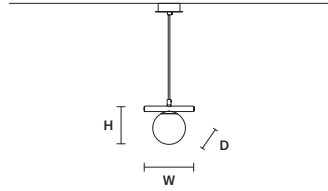

W	18 cm / 7.10"
D	12 cm / 4.70"
H	14 cm / 5.50"

STANDARD LIGHTING
1xG9x10 W MAX (NOT INCL.)*

* BULB MAX
Ø 37 mm/1.50" W 70 mm/2.80"

POSY S1 16 

W	22 cm / 8.70"
D	16 cm / 6.30"
H	18 cm / 7.10"

STANDARD LIGHTING
1xE14x10 W MAX (NOT INCL.)*

* BULB MAX
Ø 37 mm /1.50" W 110 mm/4.30"

POSY S1 20 

W	26 cm / 10.20"
D	20 cm / 7.90"
H	22 cm / 8.70"

STANDARD LIGHTING
1xE14x10 W MAX (NOT INCL.)*

* BULB MAX
Ø 37 mm /1.50" W 150 mm/5.90"

POSY S1 25 

W	31 cm / 12.20"
D	25 cm / 9.80"
H	29 cm / 11.40"

STANDARD LIGHTING
1xE27x20 W MAX (NOT INCL.)*

* BULB MAX
Ø 62 mm/2.40" W 185 mm/7.30"

POSY BIL3 

W	100 cm / 39.40"
D	33 cm / 13.00"
H	34 cm / 13.40"

STANDARD LIGHTING
1xG9x10 W MAX (NOT INCL.)*
2xE14x10 W MAX (NOT INCL.)**
* BULB MAX
Ø 37 mm/1.50" W 70 mm/2.80"
** BULB MAX
Ø 37 mm /1.50" W 110 mm/4.30"