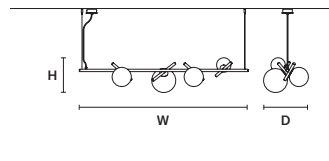

W	18 cm / 7.10"
D	12 cm / 4.70"
H	14 cm / 5.50"

STANDARD LIGHTING
1xG9x10 W MAX (NOT INCL.)*

* BULB MAX
Ø 37 mm/1.50" W 70 mm/2.80"

POSY S1 16 

W	22 cm / 8.70"
D	16 cm / 6.30"
H	18 cm / 7.10"

STANDARD LIGHTING
1xE14x10 W MAX (NOT INCL.)*

* BULB MAX
Ø 37 mm /1.50" W 110 mm/4.30"

POSY S1 20 

W	26 cm / 10.20"
D	20 cm / 7.90"
H	22 cm / 8.70"

STANDARD LIGHTING
1xE14x10 W MAX (NOT INCL.)*

* BULB MAX
Ø 37 mm /1.50" W 150 mm/5.90"

POSY S1 25 

W	31 cm / 12.20"
D	25 cm / 9.80"
H	29 cm / 11.40"

STANDARD LIGHTING
1xE27x20 W MAX (NOT INCL.)*

* BULB MAX
Ø 62 mm/2.40" W 185 mm/7.30"

POSY BIL3 

W	100 cm / 39.40"
D	33 cm / 13.00"
H	34 cm / 13.40"

STANDARD LIGHTING
1xG9x10 W MAX (NOT INCL.)*
2xE14x10 W MAX (NOT INCL.)**
* BULB MAX
Ø 37 mm/1.50" W 70 mm/2.80"
** BULB MAX
Ø 37 mm /1.50" W 110 mm/4.30"

POSY BIL4 

W	140 cm / 55.10"
D	38 cm / 15.00"
H	29 cm / 11.40"

STANDARD LIGHTING
1xG9x10 W MAX (NOT INCL.)*
3xE14x10 W MAX (NOT INCL.)**
* BULB MAX
Ø 37 mm/1.50" W 70 mm/2.80"
** BULB MAX
Ø 37 mm /1.50" W 110 mm/4.30"