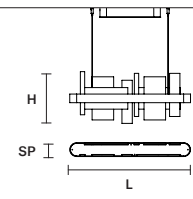

RIBBON S150 

L	150 cm / 59.05"
SP	8 cm / 3.14"
H	33 cm / 12.99"
INTEGRATED LED LIGHTING	
UP	17 W CRI>95 3000 K – 1854 NOMINAL LM
DOWN	33.5 W CRI>95 3000 K – 4326 NOMINAL LM
DIMM	0-10V

RIBBON S100 

L	100 cm / 39.37"
SP	8 cm / 3.14"
H	33 cm / 12.99"
INTEGRATED LED LIGHTING	
UP	9.36 W CRI>95 3000 K – 1236 NOMINAL LM
DOWN	21.1 W CRI>95 3000 K – 2781 NOMINAL LM
DIMM	0-10V

RIBBON S70 

L	70 cm / 27.55"
SP	8 cm / 3.14"
H	33 cm / 12.99"
INTEGRATED LED LIGHTING	
UP	7 W CRI>95 3000 K – 927 NOMINAL LM
DOWN	15 W CRI>95 3000 K – 2008 NOMINAL LM
DIMM	0-10V

RIBBON S80 

L	80 cm / 31.49"
SP	80 cm / 31.49"
H	33 cm / 12.99"
INTEGRATED LED LIGHTING	
UP	28.1 W CRI>95 3000 K – 4326 NOMINAL LM
DOWN	60.85 W CRI>95 3000 K – 7416 NOMINAL LM
DIMM	0-10V

RIBBON S50 

L	50 cm / 19.68"
SP	50 cm / 19.68"
H	33 cm / 12.99"
INTEGRATED LED LIGHTING	
UP	15.21 W CRI>95 3000 K – 2008 NOMINAL LM
DOWN	32.76 W CRI>95 3000 K – 4326 NOMINAL LM
DIMM	0-10V

 : for the US market, refer to the relevant price list.