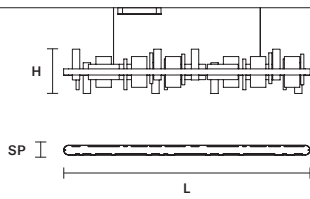

Vetro trasparente
Transparent glass

STANDARD CABLES FOR ALL SUSPENSIONS

RIBBON S200 

L	200 cm / 78.74"
SP	8 cm / 3.14"
H	33 cm / 12.99"
INTEGRATED LED LIGHTING	
UP	21.1 W CRI>95 3000 K – 2781 NOMINAL LM
DOWN	44.46 W CRI>95 3000 K – 5871 NOMINAL LM
DIMM	0-10V