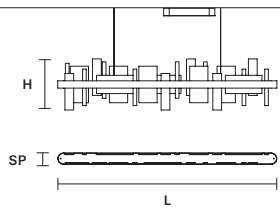

Vetro trasparente
Transparent glass

STANDARD CABLES FOR ALL SUSPENSIONS

RIBBON S200 

L	200 cm / 78.74"
SP	8 cm / 3.14"
H	33 cm / 12.99"
INTEGRATED LED LIGHTING	
UP	21.1 W CRI>95 3000 K – 2781 NOMINAL LM
DOWN	44.46 W CRI>95 3000 K – 5871 NOMINAL LM
DIMM	0-10V

RIBBON S150 

L	150 cm / 59.05"
SP	8 cm / 3.14"
H	33 cm / 12.99"
INTEGRATED LED LIGHTING	
UP	17 W CRI>95 3000 K – 1854 NOMINAL LM
DOWN	33.5 W CRI>95 3000 K – 4326 NOMINAL LM
DIMM	0-10V

RIBBON S100 

L	100 cm / 39.37"
SP	8 cm / 3.14"
H	33 cm / 12.99"
INTEGRATED LED LIGHTING	
UP	9.36 W CRI>95 3000 K – 1236 NOMINAL LM
DOWN	21.1 W CRI>95 3000 K – 2781 NOMINAL LM
DIMM	0-10V