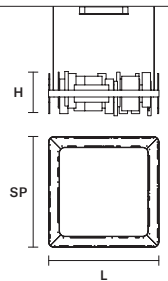

RIBBON S150 

L	150 cm / 59.05"
SP	8 cm / 3.14"
H	33 cm / 12.99"
INTEGRATED LED LIGHTING	
UP	17 W CRI>95 3000 K – 1854 NOMINAL LM
DOWN	33.5 W CRI>95 3000 K – 4326 NOMINAL LM
DIMM	0-10V

RIBBON S100 

L	100 cm / 39.37"
SP	8 cm / 3.14"
H	33 cm / 12.99"
INTEGRATED LED LIGHTING	
UP	9.36 W CRI>95 3000 K – 1236 NOMINAL LM
DOWN	21.1 W CRI>95 3000 K – 2781 NOMINAL LM
DIMM	0-10V

RIBBON S70 

L	70 cm / 27.55"
SP	8 cm / 3.14"
H	33 cm / 12.99"
INTEGRATED LED LIGHTING	
UP	7 W CRI>95 3000 K – 927 NOMINAL LM
DOWN	15 W CRI>95 3000 K – 2008 NOMINAL LM
DIMM	0-10V

RIBBON S80 

L	80 cm / 31.49"
SP	80 cm / 31.49"
H	33 cm / 12.99"
INTEGRATED LED LIGHTING	
UP	28.1 W CRI>95 3000 K – 4326 NOMINAL LM
DOWN	60.85 W CRI>95 3000 K – 7416 NOMINAL LM
DIMM	0-10V

RIBBON S50 

L	50 cm / 19.68"
SP	50 cm / 19.68"
H	33 cm / 12.99"
INTEGRATED LED LIGHTING	
UP	15.21 W CRI>95 3000 K – 2008 NOMINAL LM
DOWN	32.76 W CRI>95 3000 K – 4326 NOMINAL LM
DIMM	0-10V

 : for the US market, refer to the relevant price list.

RIBBON A65 

L	65 cm / 25.59"
SP	10 cm / 3.93"
H	33 cm / 12.99"

INTEGRATED LED LIGHTING

UP	5.8 W CRI>95 3000 K – 849 NOMINAL LM
DOWN	5.8 W CRI>95 3000 K – 849 NOMINAL LM
DIMM	1-10V + PUSH

RIBBON A37 

L	37 cm / 14.56"
SP	10 cm / 3.93"
H	33 cm / 12.99"