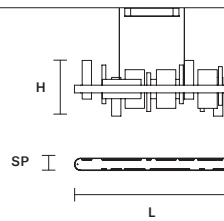

Vetro trasparente
Transparent glass

STANDARD CABLES FOR ALL SUSPENSIONS

RIBBON S200 

L	200 cm / 78.74"
SP	8 cm / 3.14"
H	33 cm / 12.99"
INTEGRATED LED LIGHTING	
UP	21.1 W CRI>95 3000 K – 2781 NOMINAL LM
DOWN	44.46 W CRI>95 3000 K – 5871 NOMINAL LM
DIMM	0-10V

RIBBON S150 

L	150 cm / 59.05"
SP	8 cm / 3.14"
H	33 cm / 12.99"
INTEGRATED LED LIGHTING	
UP	17 W CRI>95 3000 K – 1854 NOMINAL LM
DOWN	33.5 W CRI>95 3000 K – 4326 NOMINAL LM
DIMM	0-10V

RIBBON S100 

L	100 cm / 39.37"
SP	8 cm / 3.14"
H	33 cm / 12.99"
INTEGRATED LED LIGHTING	
UP	9.36 W CRI>95 3000 K – 1236 NOMINAL LM
DOWN	21.1 W CRI>95 3000 K – 2781 NOMINAL LM
DIMM	0-10V