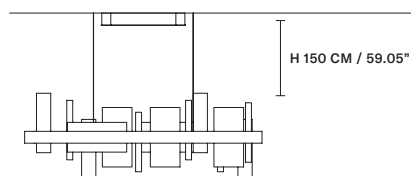

Vetro trasparente
Transparent glass

STANDARD CABLES FOR ALL SUSPENSIONS

RIBBON S200 

L	200 cm / 78.74"
SP	8 cm / 3.14"
H	33 cm / 12.99"
INTEGRATED LED LIGHTING	
UP	21.1 W CRI>95 3000 K – 2781 NOMINAL LM
DOWN	44.46 W CRI>95 3000 K – 5871 NOMINAL LM
DIMM	0-10V

RIBBON S150 

L	150 cm / 59.05"
SP	8 cm / 3.14"
H	33 cm / 12.99"
INTEGRATED LED LIGHTING	
UP	17 W CRI>95 3000 K – 1854 NOMINAL LM
DOWN	33.5 W CRI>95 3000 K – 4326 NOMINAL LM
DIMM	0-10V

RIBBON S100 

L	100 cm / 39.37"
SP	8 cm / 3.14"
H	33 cm / 12.99"
INTEGRATED LED LIGHTING	
UP	9.36 W CRI>95 3000 K – 1236 NOMINAL LM
DOWN	21.1 W CRI>95 3000 K – 2781 NOMINAL LM
DIMM	0-10V