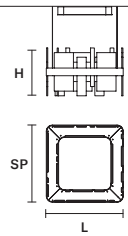

RIBBON S150 

L	150 cm / 59.05"
SP	8 cm / 3.14"
H	33 cm / 12.99"
INTEGRATED LED LIGHTING	
UP	17 W CRI>95 3000 K – 1854 NOMINAL LM
DOWN	33.5 W CRI>95 3000 K – 4326 NOMINAL LM
DIMM	0-10V

RIBBON S100 

L	100 cm / 39.37"
SP	8 cm / 3.14"
H	33 cm / 12.99"
INTEGRATED LED LIGHTING	
UP	9.36 W CRI>95 3000 K – 1236 NOMINAL LM
DOWN	21.1 W CRI>95 3000 K – 2781 NOMINAL LM
DIMM	0-10V

RIBBON S70 

L	70 cm / 27.55"
SP	8 cm / 3.14"
H	33 cm / 12.99"
INTEGRATED LED LIGHTING	
UP	7 W CRI>95 3000 K – 927 NOMINAL LM
DOWN	15 W CRI>95 3000 K – 2008 NOMINAL LM
DIMM	0-10V

RIBBON S80 

L	80 cm / 31.49"
SP	80 cm / 31.49"
H	33 cm / 12.99"
INTEGRATED LED LIGHTING	
UP	28.1 W CRI>95 3000 K – 4326 NOMINAL LM
DOWN	60.85 W CRI>95 3000 K – 7416 NOMINAL LM
DIMM	0-10V

RIBBON S50 

L	50 cm / 19.68"
SP	50 cm / 19.68"
H	33 cm / 12.99"
INTEGRATED LED LIGHTING	
UP	15.21 W CRI>95 3000 K – 2008 NOMINAL LM
DOWN	32.76 W CRI>95 3000 K – 4326 NOMINAL LM
DIMM	0-10V

 : for the US market, refer to the relevant price list.

RIBBON A65 

L	65 cm / 25.59"
SP	10 cm / 3.93"
H	33 cm / 12.99"

INTEGRATED LED LIGHTING

UP	5.8 W CRI>95 3000 K – 849 NOMINAL LM
DOWN	5.8 W CRI>95 3000 K – 849 NOMINAL LM
DIMM	1-10V + PUSH

RIBBON A37 

L	37 cm / 14.56"
SP	10 cm / 3.93"
H	33 cm / 12.99"