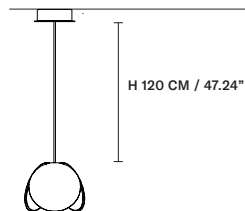

## TIMEO S1 20

∅ 21 cm / 8.26"  
H 17 cm / 6.69"

**TIMEO TL**

∅ 35 cm / 13.77"  
 H 30 cm / 11.81"

**INTEGRATED LED LIGHTING**

LED 9 W CRI>90  
 3000 K - 1458 NOMINAL LM  
 DIMM OWN BUTTON

**TIMEO STL**

∅ 35 cm / 13.81"  
 H 160 cm / 62.99"

**INTEGRATED LED LIGHTING**

**TIMEO C7 RD 80** 

ø	80 cm / 31.49"
H MAX	140 cm / 55.11"
<b>INTEGRATED LED LIGHTING</b>	
LED	28 W CRI>90 3000 K - 3150 NOMINAL LM
DIMM	1-10V + DALI + PUSH

 : for the US market, refer to the relevant price list.