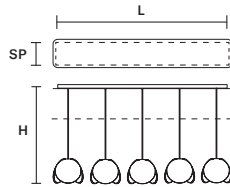

LED 9 W CRI>90  
 3000 K - 1458 NOMINAL LM  
 DIMM OWN BUTTON

Ⓜ : for the US market, refer to the relevant price list.

**TIMEO C3 LN 75** 

L	75 cm / 29.52"
SP	20 cm / 7.87"
H MAX	140 cm / 55.11"
<b>INTEGRATED LED LIGHTING</b>	
LED	12 W CRI>90 3000 K - 1350 NOMINAL LM
DIMM	1-10V + PUSH

**TIMEO C5 LN 125** 

L	125 cm / 49.21"
SP	20 cm / 7.87"
H MAX	140 cm / 55.11"
<b>INTEGRATED LED LIGHTING</b>	
LED	20 W CRI>90 3000 K - 2300 NOMINAL LM
DIMM	1-10V + DALI + PUSH

**TIMEO C7 LN 175** 

L	175 cm / 68.89"
SP	20 cm / 7.87"
H MAX	140 cm / 55.11"
<b>INTEGRATED LED LIGHTING</b>	
LED	28 W CRI>90 3000 K - 3150 NOMINAL LM
DIMM	1-10V + DALI + PUSH