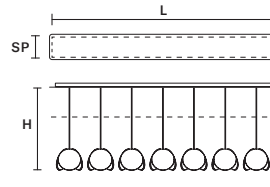

LED 9 W CRI>90  
 3000 K - 1458 NOMINAL LM  
 DIMM OWN BUTTON

Ⓜ : for the US market, refer to the relevant price list.

**TIMEO C3 LN 75** 

L	75 cm / 29.52"
SP	20 cm / 7.87"
H MAX	140 cm / 55.11"
<b>INTEGRATED LED LIGHTING</b>	
LED	12 W CRI>90 3000 K - 1350 NOMINAL LM
DIMM	1-10V + PUSH

**TIMEO C5 LN 125** 

L	125 cm / 49.21"
SP	20 cm / 7.87"
H MAX	140 cm / 55.11"
<b>INTEGRATED LED LIGHTING</b>	
LED	20 W CRI>90 3000 K - 2300 NOMINAL LM
DIMM	1-10V + DALI + PUSH

**TIMEO C7 LN 175** 

L	175 cm / 68.89"
SP	20 cm / 7.87"
H MAX	140 cm / 55.11"
<b>INTEGRATED LED LIGHTING</b>	
LED	28 W CRI>90 3000 K - 3150 NOMINAL LM
DIMM	1-10V + DALI + PUSH