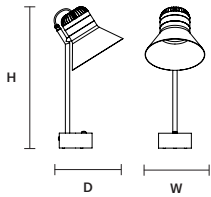

INTEGRATED LED LIGHTING

5 W CRI>90
3000 K – 600 NOMINAL LM

DIMM OWN BUTTON