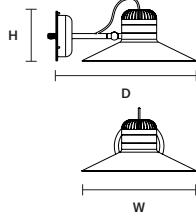

∅ 36 cm / 14.20"
H 16 cm / 6.30"

INTEGRATED LED LIGHTING

8.4 W CRI>90
3000 K – 1250 NOMINAL LM

DIMM TRIAC

CORDEA OUT A P CE  IP54

W 22 cm / 8.70"
 H 19 cm / 7.50"
 D 30 cm / 11.80"

INTEGRATED LED LIGHTING

8.4 W CRI>90
 3000 K – 1250 NOMINAL LM

DIMM TRIAC

CORDEA OUT A G CE  IP54

W 36 cm / 14.20"
 H 16 cm / 6.30"
 D 44 cm / 17.30"

INTEGRATED LED LIGHTING

8.4 W CRI>90
 3000 K – 1250 NOMINAL LM

DIMM TRIAC

CORDEA OUT TL PORT CE  IP54

W 22 cm / 8.70"
 H 51 cm / 20.00"
 D 23.5 cm / 9.30"