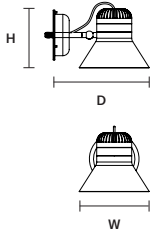

BS5 Green Olive

STANDARD CABLES FOR ALL SUSPENSIONS

CORDEA OUT S P CE  IP54

∅ 22 cm / 8.70"
H 19 cm / 7.50"

INTEGRATED LED LIGHTING

8.4 W CRI>90
3000 K – 1250 NOMINAL LM

DIMM TRIAC

CORDEA OUT S G CE  IP54

∅ 36 cm / 14.20"
H 16 cm / 6.30"

INTEGRATED LED LIGHTING

8.4 W CRI>90
3000 K – 1250 NOMINAL LM

DIMM TRIAC

CORDEA OUT A P CE  IP54

W 22 cm / 8.70"
 H 19 cm / 7.50"
 D 30 cm / 11.80"

INTEGRATED LED LIGHTING

8.4 W CRI>90
 3000 K – 1250 NOMINAL LM

DIMM TRIAC

CORDEA OUT A G CE  IP54

W 36 cm / 14.20"
 H 16 cm / 6.30"
 D 44 cm / 17.30"

INTEGRATED LED LIGHTING

8.4 W CRI>90
 3000 K – 1250 NOMINAL LM

DIMM TRIAC

CORDEA OUT TL PORT CE  IP54

W 22 cm / 8.70"
 H 51 cm / 20.00"
 D 23.5 cm / 9.30"