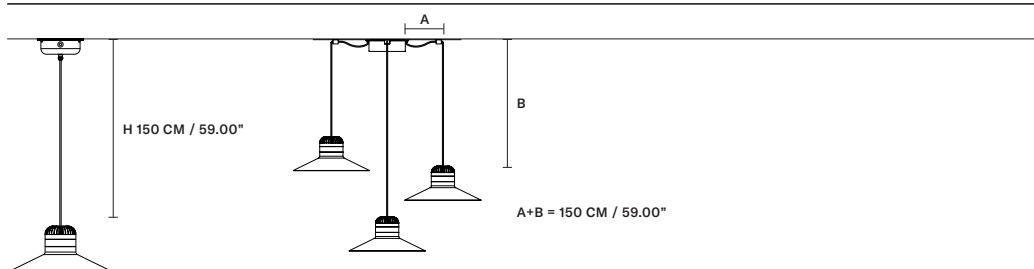

E80 Canyon

E95 Pure White

E98 Deep Black

BAND FINISHINGS

BS1 Butter

BS2 Black

BS3 Merlot

BS4 Baby Blue

BS5 Green Olive

STANDARD CABLES FOR ALL SUSPENSIONS

CORDEA OUT S P CE  IP54

∅ 22 cm / 8.70"
H 19 cm / 7.50"

INTEGRATED LED LIGHTING

8.4 W CRI>90
3000 K – 1250 NOMINAL LM

DIMM TRIAC

CORDEA OUT S G CE  IP54

∅ 36 cm / 14.20"
H 16 cm / 6.30"

INTEGRATED LED LIGHTING

8.4 W CRI>90
3000 K – 1250 NOMINAL LM

DIMM TRIAC

CORDEA OUT A P CE  IP54

W 22 cm / 8.70"
 H 19 cm / 7.50"
 D 30 cm / 11.80"

INTEGRATED LED LIGHTING

8.4 W CRI>90
 3000 K – 1250 NOMINAL LM

DIMM TRIAC

CORDEA OUT A G CE  IP54

W 36 cm / 14.20"
 H 16 cm / 6.30"
 D 44 cm / 17.30"

INTEGRATED LED LIGHTING

8.4 W CRI>90
 3000 K – 1250 NOMINAL LM

DIMM TRIAC

CORDEA OUT TL PORT CE  IP54

W 22 cm / 8.70"
 H 51 cm / 20.00"
 D 23.5 cm / 9.30"