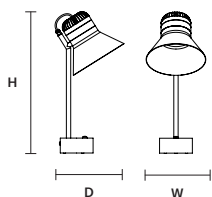

CORDEA OUT S G  IP54

∅ 36 cm / 14.20"
H 16 cm / 6.30"

INTEGRATED LED LIGHTING

10 W CRI>90
3000 K – 1510 NOMINAL LM

DIMM NO

CORDEA OUT A P    IP54

W 22 cm / 8.70"
H 19 cm / 7.50"
D 30 cm / 11.80"

INTEGRATED LED LIGHTING

10 W CRI>90
3000 K – 1510 NOMINAL LM

DIMM NO

CORDEA OUT A G    IP54

W 36 cm / 14.20"
H 16 cm / 6.30"
D 44 cm / 17.30"

INTEGRATED LED LIGHTING

10 W CRI>90
3000 K – 1510 NOMINAL LM

DIMM NO

CORDEA OUT TL PORT   IP54

W 22 cm / 8.70"
H 51 cm / 20.00"
D 23.5 cm / 9.30"

INTEGRATED LED LIGHTING

5 W CRI>90
3000 K – 600 NOMINAL LM

DIMM OWN BUTTON

CORDEA OUT S3 P  IP54

CORDEA OUT S5 P  IP54

CORDEA OUT S3 G  IP54

CORDEA OUT S5 G  IP54