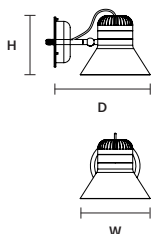

BS4 Baby Blue

BS5 Green Olive

STANDARD CABLES FOR ALL SUSPENSIONS

CORDEA OUT S P  IP54

∅ 22 cm / 8.70"
H 19 cm / 7.50"

INTEGRATED LED LIGHTING

10 W CRI>90
3000 K – 1510 NOMINAL LM

DIMM NO

CORDEA OUT S G  IP54

∅ 36 cm / 14.20"
H 16 cm / 6.30"

INTEGRATED LED LIGHTING

10 W CRI>90
3000 K – 1510 NOMINAL LM

DIMM NO

CORDEA OUT A P    IP54

W 22 cm / 8.70"
H 19 cm / 7.50"
D 30 cm / 11.80"

INTEGRATED LED LIGHTING

10 W CRI>90
3000 K – 1510 NOMINAL LM

DIMM NO

CORDEA OUT A G    IP54

W 36 cm / 14.20"
H 16 cm / 6.30"
D 44 cm / 17.30"

INTEGRATED LED LIGHTING

10 W CRI>90
3000 K – 1510 NOMINAL LM

DIMM NO

CORDEA OUT TL PORT   IP54

W 22 cm / 8.70"
H 51 cm / 20.00"
D 23.5 cm / 9.30"

INTEGRATED LED LIGHTING

5 W CRI>90
3000 K – 600 NOMINAL LM

DIMM OWN BUTTON

CORDEA OUT S3 P  IP54

CORDEA OUT S5 P  IP54

CORDEA OUT S3 G  IP54

CORDEA OUT S5 G  IP54