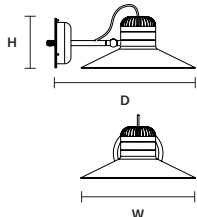

CORDEA OUT S G  IP54

∅ 36 cm / 14.20"
H 16 cm / 6.30"

INTEGRATED LED LIGHTING

10 W CRI>90
3000 K – 1510 NOMINAL LM

DIMM NO

CORDEA OUT A P    IP54

W 22 cm / 8.70"
H 19 cm / 7.50"
D 30 cm / 11.80"

INTEGRATED LED LIGHTING

10 W CRI>90
3000 K – 1510 NOMINAL LM

DIMM NO

CORDEA OUT A G    IP54

W 36 cm / 14.20"
H 16 cm / 6.30"
D 44 cm / 17.30"

INTEGRATED LED LIGHTING

10 W CRI>90
3000 K – 1510 NOMINAL LM

DIMM NO

CORDEA OUT TL PORT   IP54

W 22 cm / 8.70"
H 51 cm / 20.00"
D 23.5 cm / 9.30"

INTEGRATED LED LIGHTING

5 W CRI>90
3000 K – 600 NOMINAL LM

DIMM OWN BUTTON

CORDEA OUT S3 P  IP54

CORDEA OUT S5 P  IP54

CORDEA OUT S3 G  IP54

CORDEA OUT S5 G  IP54