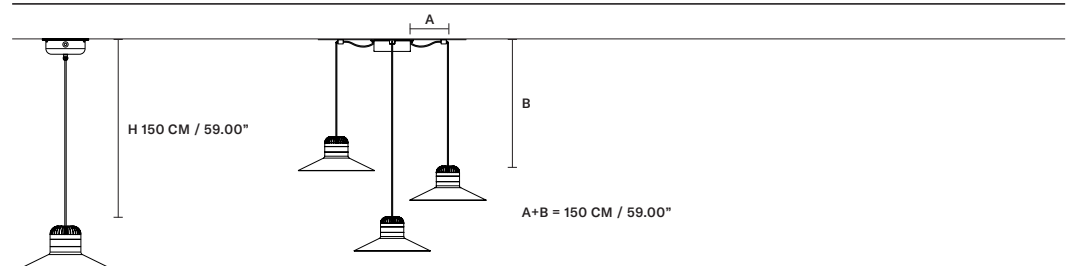

BS4 Baby Blue

BS5 Green Olive

STANDARD CABLES FOR ALL SUSPENSIONS

CORDEA OUT S P  IP54

∅ 22 cm / 8.70"
H 19 cm / 7.50"

INTEGRATED LED LIGHTING

10 W CRI>90
3000 K – 1510 NOMINAL LM

DIMM NO

CORDEA OUT S G  IP54

∅ 36 cm / 14.20"
H 16 cm / 6.30"

INTEGRATED LED LIGHTING

10 W CRI>90
3000 K – 1510 NOMINAL LM

DIMM NO

CORDEA OUT A P    IP54

W 22 cm / 8.70"
H 19 cm / 7.50"
D 30 cm / 11.80"

INTEGRATED LED LIGHTING