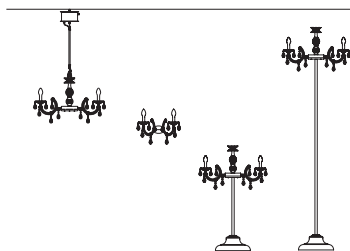

# Drylight

SUSPENSION  
APPLIQUE  
TABLE LAMP  
FLOOR LAMP

Polycarbonate structure with polycarbonate pendants or cut crystal (recommended for indoor use). LED lighting. IP66