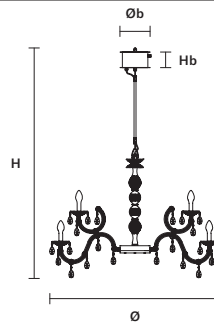

**DIMM** 1-10V + PUSH

**DRYLIGHT S18 WHITE**  

Ø 113 cm / 44.50"  
 H 150 cm / 59.10"  
 ■ 16,1 kg / 35,49 lb EXTREME  
 20,2 kg / 44,53 lb PREMIUM

---

H ROD 45 45 cm / 17.70" STANDARD  
 H ROD 35 35 cm / 13.80" ON REQUEST  
 H ROD 25 25 cm / 9.80" ON REQUEST

**BOX**  
 Øb 20 cm / 7.87"  
 Hb 10 cm / 3.94"

---

**INTEGRATED LED LIGHTING**  
 18xWHITE LED SOURCE – 3000 K  
 39 W TOT – 5040 NOMINAL LM  
 (DRIVER INCLUDED)

**DIMM** 1-10V + PUSH

**DRYLIGHT S24 WHITE**  