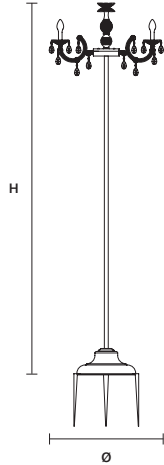

\* IP66 FOR BATTERY VERSION

**DRYLIGHT STL6 WHITE**      **CE IP44\***

Ø 75 cm / 29.50"  
H 245 cm / 96.50"

**INTEGRATED LED LIGHTING**  
6XWHITE LED SOURCE – 3000 K  
13 W TOT – 1600 NOMINAL LM  
(DRIVER INCLUDED)

**DIMM** 1-10V + PUSH

**BATTERY POWER (OPTIONAL) \***  
10 hours AUTONOMY  
5 hours TO RECHARGE

**DRYLIGHT STL6 STAKE WHITE**      **CE IP44\***

Ø 75 cm / 29.50"  
H 245 cm / 96.50"

**INTEGRATED LED LIGHTING**  
6XWHITE LED SOURCE – 3000 K  
13 W TOT – 1600 NOMINAL LM  
(DRIVER INCLUDED)

**DIMM** 1-10V + PUSH

**BATTERY POWER (OPTIONAL) \***  
10 hours AUTONOMY  
5 hours TO RECHARGE

**DRYLIGHT STL6 RGB-W**      **CE IP44\***

Ø 75 cm / 29.50"  
H 245 cm / 96.50"

**INTEGRATED LED LIGHTING**  
6XRGB-W LED SOURCE  
24 W TOT (DRIVER INCLUDED)