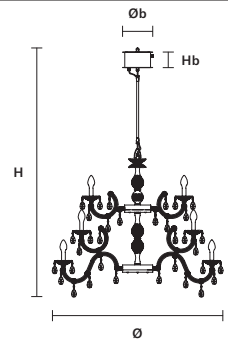

**DIMM** 1-10V + PUSH

**DRYLIGHT S18 WHITE**  

Ø 113 cm / 44.50"  
 H 150 cm / 59.10"  
 ■ 16,1 kg / 35,49 lb EXTREME  
 20,2 kg / 44,53 lb PREMIUM

---

H ROD 45 45 cm / 17.70" STANDARD  
 H ROD 35 35 cm / 13.80" ON REQUEST  
 H ROD 25 25 cm / 9.80" ON REQUEST

Ø 113 cm / 44.50"  
 H 165 cm / 65.00"  
 ■ 23,5 kg / 51,80 lb EXTREME  
 29,7 kg / 65,47 lb PREMIUM

---

H ROD 45 45 cm / 17.70" STANDARD  
 H ROD 35 35 cm / 13.80" ON REQUEST  
 H ROD 25 25 cm / 9.80" ON REQUEST

**BOX**  
 Øb 20 cm / 7.87"  
 Hb 10 cm / 3.94"

---

**INTEGRATED LED LIGHTING**  
 24xWHITE LED SOURCE – 3000 K  
 52 W TOT – 6720 NOMINAL LM  
 (DRIVER INCLUDED)

**DIMM** 1-10V + PUSH

**DRYLIGHT S6 RGB-W**  

Ø 75 cm / 29.50"  
 H 125 cm / 49.20"  
 ■ 7,3 kg / 16,09 lb EXTREME  
 8,7 kg / 19,18 lb PREMIUM

---

H ROD 45 45 cm / 17.70" STANDARD  
 H ROD 35 35 cm / 13.80" ON REQUEST  
 H ROD 25 25 cm / 9.80" ON REQUEST