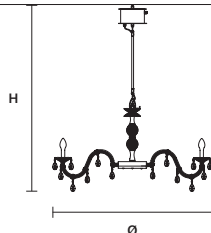

RGB-W DIMMING CONTROL OPTIONS

---

**DRYLIGHT S6 WHITE**  

Ø 75 cm / 29.50"  
 H 125 cm / 49.20"  
 ■ 7,3 kg / 16,09 lb EXTREME  
 8,7 kg / 19,18 lb PREMIUM

---

H ROD 45 45 cm / 17.70" STANDARD  
 H ROD 35 35 cm / 13.80" ON REQUEST  
 H ROD 25 25 cm / 9.80" ON REQUEST

**INTEGRATED LED LIGHTING**  
 6xWHITE LED SOURCE – 3000 K  
 13 W TOT – 1600 NOMINAL LM  
 (DRIVER INCLUDED)

**DIMM** 1-10V + PUSH

**DRYLIGHT S12 WHITE**  

Ø 113 cm / 44.50"  
 H 135 cm / 53.10"  
 ■ 10,6 kg / 23,36 lb EXTREME  
 13,4 kg / 29,54 lb PREMIUM

**DIMM** 1-10V + PUSH

**DRYLIGHT S18 WHITE**  

Ø 113 cm / 44.50"  
 H 150 cm / 59.10"  
 ■ 16,1 kg / 35,49 lb EXTREME  
 20,2 kg / 44,53 lb PREMIUM

---

H ROD 45 45 cm / 17.70" STANDARD  
 H ROD 35 35 cm / 13.80" ON REQUEST  
 H ROD 25 25 cm / 9.80" ON REQUEST