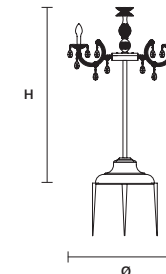

BATTERY POWER (OPTIONAL) *

10 hours AUTONOMY
5 hours TO RECHARGE

* IP66 FOR BATTERY VERSION