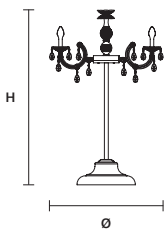

BATTERY POWER (OPTIONAL) *

10 hours AUTONOMY
5 hours TO RECHARGE

DRYLIGHT TL6 STAKE RGB-W   **CE IP44***

∅ 75 cm / 29.50"
H 120 cm / 47.20"

INTEGRATED LED LIGHTING
6xRGB-W LED SOURCE
24 W TOT (DRIVER INCLUDED)

DIMM DMX CONTROL
OR REMOTE CONTROL
OR TUYA
OR ALEXA
OR GOOGLE HOME