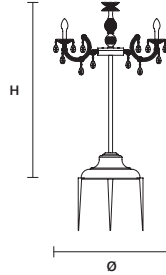

BATTERY POWER (OPTIONAL) *

10 hours AUTONOMY
5 hours TO RECHARGE

DRYLIGHT TL6 RGB-W   **CE IP44***

∅ 75 cm / 29.50"
H 120 cm / 47.20"

INTEGRATED LED LIGHTING
6xRGB-W LED SOURCE
24 W TOT (DRIVER INCLUDED)

DIMM DMX CONTROL
OR REMOTE CONTROL
OR TUYA
OR ALEXA
OR GOOGLE HOME