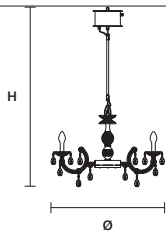

RGB-W DIMMING CONTROL OPTIONS

---

**DRYLIGHT S6 WHITE**  

Ø 75 cm / 29.50"  
 H 125 cm / 49.20"  
 ■ 7,3 kg / 16,09 lb EXTREME  
 8,7 kg / 19,18 lb PREMIUM

---

H ROD 45 45 cm / 17.70" STANDARD  
 H ROD 35 35 cm / 13.80" ON REQUEST  
 H ROD 25 25 cm / 9.80" ON REQUEST

**INTEGRATED LED LIGHTING**  
 6xWHITE LED SOURCE – 3000 K  
 13 W TOT – 1600 NOMINAL LM  
 (DRIVER INCLUDED)

**DIMM** 1-10V + PUSH

**DRYLIGHT S12 WHITE**  

Ø 113 cm / 44.50"  
 H 135 cm / 53.10"  
 ■ 10,6 kg / 23,36 lb EXTREME  
 13,4 kg / 29,54 lb PREMIUM