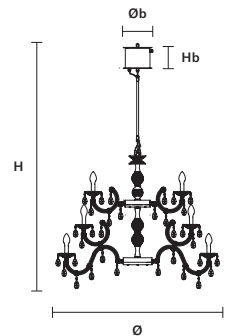

**DRYLIGHT S18 RGB-W**  

Ø 113 cm / 44.50"  
 H 150 cm / 59.10"  
 ■ 16,1 kg / 35,49 lb EXTREME  
 20,2 kg / 44,53 lb PREMIUM

---

H ROD 45 45 cm / 17.70" STANDARD  
 H ROD 35 35 cm / 13.80" ON REQUEST  
 H ROD 25 25 cm / 9.80" ON REQUEST

**DRYLIGHT S24 RGB-W**  

Ø 113 cm / 44.50"  
 H 165 cm / 65.00"  
 ■ 23,5 kg / 51,80 lb EXTREME  
 29,7 kg / 65,47 lb PREMIUM

---

H ROD 45 45 cm / 17.70" STANDARD  
 H ROD 35 35 cm / 13.80" ON REQUEST  
 H ROD 25 25 cm / 9.80" ON REQUEST

**BOX**  
 Øb 20 cm / 7.87"  
 Hb 14 cm / 5.51"

---

**INTEGRATED LED LIGHTING**  
 24xRGB-W LED SOURCE  
 96 W TOT (DRIVER INCLUDED)

**DIMM** DMX CONTROL  
 OR REMOTE CONTROL  
 OR TUYA  
 OR ALEXA  
 OR GOOGLE HOME