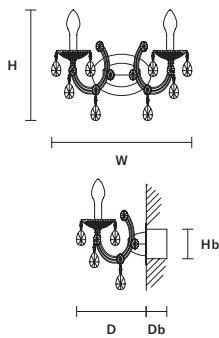

DRYLIGHT A2 RGB-W CE IP66

W	44 cm / 17.30"
D	30 cm / 11.80"
H	37 cm / 14.60"

FLUSH-MOUNTED BOX (NOT INCLUDED)
Wb 10 cm / 3.93"
Db 7 cm / 2.75"
H 10 cm / 3.93"

INTEGRATED LED LIGHTING
2XRGB-W LED SOURCE
8 W TOT (DRIVER INCLUDED)

DIMM DMX CONTROL
OR REMOTE CONTROL
OR TUYA
OR ALEXA
OR GOOGLE HOME