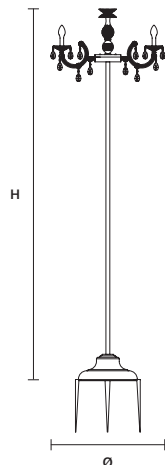

DRYLIGHT STL6 STAKE RGB-W   **CE IP44***

Ø 75 cm / 29.50"
H 245 cm / 96.50"

INTEGRATED LED LIGHTING
6XRGB-W LED SOURCE
24 W TOT (DRIVER INCLUDED)

DIMM DMX CONTROL
OR REMOTE CONTROL
OR TUYA
OR ALEXA
OR GOOGLE HOME

BATTERY POWER (OPTIONAL) *
10 hours AUTONOMY
5 hours TO RECHARGE