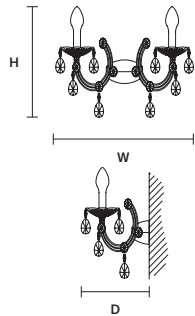

DRYLIGHT A2 WHITE CE IP66

W	44 cm / 17.30"
D	30 cm / 11.80"
H	37 cm / 14.60"

INTEGRATED LED LIGHTING
2XWHITE LED SOURCE – 3000 K
5 W TOT – 560 NOMINAL LM
(DRIVER INCLUDED)

DIMM NO