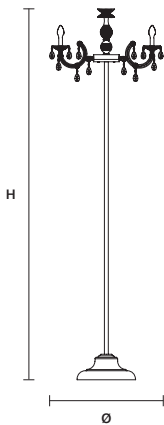

**DIMM** 1-10V + PUSH

**BATTERY POWER (OPTIONAL) \***  
10 hours AUTONOMY  
5 hours TO RECHARGE

**DRYLIGHT STL6 STAKE WHITE**      **CE IP44\***

Ø 75 cm / 29.50"  
H 245 cm / 96.50"

**INTEGRATED LED LIGHTING**  
6XWHITE LED SOURCE – 3000 K  
13 W TOT – 1600 NOMINAL LM  
(DRIVER INCLUDED)

**DIMM** 1-10V + PUSH

**BATTERY POWER (OPTIONAL) \***  
10 hours AUTONOMY  
5 hours TO RECHARGE

**DRYLIGHT STL6 RGB-W**      **CE IP44\***

Ø 75 cm / 29.50"  
H 245 cm / 96.50"

**INTEGRATED LED LIGHTING**  
6XRGB-W LED SOURCE  
24 W TOT (DRIVER INCLUDED)

**DIMM** DMX CONTROL  
OR REMOTE CONTROL  
OR TUYA  
OR ALEXA  
OR GOOGLE HOME

**BATTERY POWER (OPTIONAL) \***  
10 hours AUTONOMY  
5 hours TO RECHARGE

**DRYLIGHT STL6 STAKE RGB-W**      **CE IP44\***

Ø 75 cm / 29.50"  
H 245 cm / 96.50"