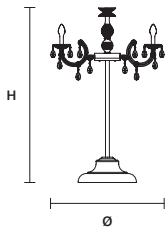

DRYLIGHT TL6 WHITE   **CE IP44***

∅ 75 cm / 29.50"
H 120 cm / 47.20"

INTEGRATED LED LIGHTING
6xWHITE LED SOURCE – 3000 K
13 W TOT – 1600 NOMINAL LM
(DRIVER INCLUDED)

DIMM 1-10V + PUSH

BATTERY POWER (OPTIONAL) *

10 hours AUTONOMY
5 hours TO RECHARGE

DRYLIGHT TL6 STAKE WHITE   **CE IP44***

∅ 75 cm / 29.50"
H 120 cm / 47.20"

INTEGRATED LED LIGHTING
6xWHITE LED SOURCE – 3000 K
13 W TOT – 1600 NOMINAL LM
(DRIVER INCLUDED)

DIMM 1-10V + PUSH