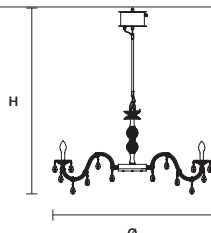

Ø 75 cm / 29.50"  
 H 125 cm / 49.20"  
 ■ 7,3 kg / 16,09 lb EXTREME  
 8,7 kg / 19,18 lb PREMIUM

---

H ROD 45 45 cm / 17.70" STANDARD  
 H ROD 35 35 cm / 13.80" ON REQUEST  
 H ROD 25 25 cm / 9.80" ON REQUEST

**INTEGRATED LED LIGHTING**  
 6xRGB-W LED SOURCE  
 24 W TOT (DRIVER INCLUDED)

**DIMM** DMX CONTROL  
 OR REMOTE CONTROL  
 OR TUYA  
 OR ALEXA  
 OR GOOGLE HOME

**DRYLIGHT S12 RGB-W**  

Ø 113 cm / 44.50"  
 H 135 cm / 53.10"  
 ■ 10,6 kg / 23,36 lb EXTREME  
 13,4 kg / 29,54 lb PREMIUM

**DRYLIGHT S18 RGB-W**  

Ø 113 cm / 44.50"  
 H 150 cm / 59.10"  
 ■ 16,1 kg / 35,49 lb EXTREME  
 20,2 kg / 44,53 lb PREMIUM

---

H ROD 45 45 cm / 17.70" STANDARD  
 H ROD 35 35 cm / 13.80" ON REQUEST  
 H ROD 25 25 cm / 9.80" ON REQUEST