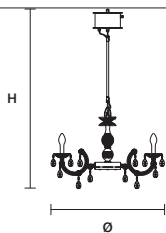

DRYLIGHT S6 RGB-W

Ø 75 cm / 29.50"
H 125 cm / 49.20"
■ 7,3 kg / 16,09 lb EXTREME
8,7 kg / 19,18 lb PREMIUM

H ROD 45 45 cm / 17.70" STANDARD
H ROD 35 35 cm / 13.80" ON REQUEST
H ROD 25 25 cm / 9.80" ON REQUEST

INTEGRATED LED LIGHTING
6xRGB-W LED SOURCE
24 W TOT (DRIVER INCLUDED)

DIMM DMX CONTROL
OR REMOTE CONTROL
OR TUYA
OR ALEXA
OR GOOGLE HOME