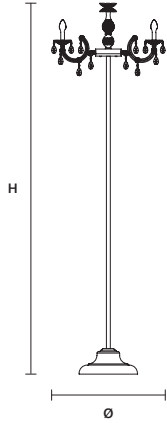

\* IP66 FOR BATTERY VERSION

**DRYLIGHT STL6 WHITE**      **CE IP44\***

Ø 75 cm / 29.50"  
H 245 cm / 96.50"

**INTEGRATED LED LIGHTING**  
6XWHITE LED SOURCE – 3000 K  
13 W TOT – 1600 NOMINAL LM  
(DRIVER INCLUDED)

**DIMM** 1-10V + PUSH

**BATTERY POWER (OPTIONAL) \***  
10 hours AUTONOMY  
5 hours TO RECHARGE

**DRYLIGHT STL6 STAKE WHITE**      **CE IP44\***

Ø 75 cm / 29.50"  
H 245 cm / 96.50"

**INTEGRATED LED LIGHTING**  
6XWHITE LED SOURCE – 3000 K  
13 W TOT – 1600 NOMINAL LM  
(DRIVER INCLUDED)