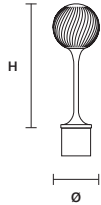

* BULB MAX

Ø 37 mm / 1.50" W max 150 mm / 5.90"

TEE OUT TL1 20 CE  IP44

Ø 20 cm / 7.90"
 H 48 cm / 18.90"

STANDARD LIGHTING

1×E12×40 W MAX (NOT INCL.)*

* BULB MAX

Ø 37 mm / 1.50" W max 150 mm / 5.90"

TEE OUT GROUND 30 CE  IP44

Ø 30 cm / 11.80"
 H 33 cm / 13.00"

STANDARD LIGHTING

1×E26×60 W MAX (NOT INCL.)*

* BULB MAX

Ø 62 mm / 2.40" W max 185 mm / 7.30"

TEE OUT BOL FIX 20 CE  IP54

Ø 20 cm / 7.90"
H 55 cm / 21.70"

STANDARD LIGHTING
1×E12×40 W MAX (NOT INCL.)*

* BULB MAX
Ø 37 mm / 1.50" W max 150 mm / 5.90"

TEE OUT BOL STAKE 20 CE  IP44

Ø 20 cm / 7.90"
H 55 cm / 21.70"

STANDARD LIGHTING
1×E12×40 W MAX (NOT INCL.)*

* BULB MAX
Ø 37 mm / 1.50" W max 150 mm / 5.90"