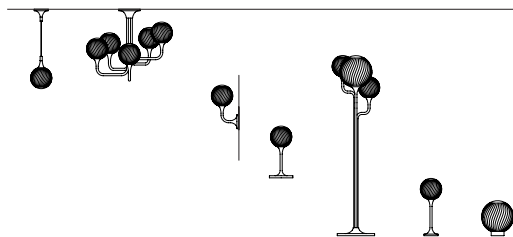

Tee

SUSPENSION
CEILING
APPLIQUE
TABLE LAMP
FLOOR LAMP
BOLLARD
GROUND

Painted metal structure.
Polyethylene diffusers.
Traditional lighting. IP54