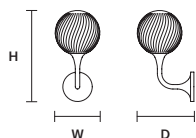

W 120 cm / 47.20"
H 63.5 cm / 25.00"
D 80 cm / 31.50"

STANDARD LIGHTING
8×E12×40 W MAX (NOT INCL.)*

* BULB MAX
Ø 37 mm / 1.50" W max 150 mm / 5.90"

TEE OUT PL8 OV 160  

W 160 cm / 63.00"
H 63.5 cm / 25.00"
D 107 cm / 42.10"

STANDARD LIGHTING
8×E12×40 W MAX (NOT INCL.)*

* BULB MAX
Ø 37 mm / 1.50" W max 150 mm / 5.90"

TEE OUT A1 20 CE  IP54

W 20 cm / 7.90"
 H 41 cm / 16.10"
 D 26 cm / 10.20"

STANDARD LIGHTING

1×E12×40 W MAX (NOT INCL.)*

* BULB MAX

Ø 37 mm / 1.50" W max 150 mm / 5.90"

TEE OUT TL1 20 CE  IP44

Ø 20 cm / 7.90"
 H 48 cm / 18.90"

STANDARD LIGHTING

1×E12×40 W MAX (NOT INCL.)*

* BULB MAX

Ø 37 mm / 1.50" W max 150 mm / 5.90"