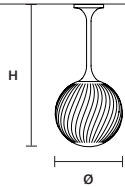

* BULB MAX
Ø 62 mm / 2.40" W max 185 mm / 7.30"

TEE OUT S5 CE  IP54

STANDARD LIGHTING
5×E12×40 W MAX (NOT INCL.)*

* BULB MAX
Ø 37 mm / 1.50" W max 150 mm / 5.90"

TEE OUT PL1 20  

Ø 20 cm / 7.90"
H 49 cm / 19.30"

STANDARD LIGHTING
1×E12×40 W MAX (NOT INCL.)*

* BULB MAX
Ø 37 mm / 1.50" W max 150 mm / 5.90"

TEE OUT PL1 30  

Ø 30 cm / 11.80"
H 64 cm / 25.20"

STANDARD LIGHTING
1×E26×60 W MAX (NOT INCL.)*

* BULB MAX
Ø 62 mm / 2.40" W max 185 mm / 7.30"

TEE OUT PL5  

Ø 85 cm / 33.50"
H 68 cm / 26.80"

STANDARD LIGHTING
5×E12×40 W MAX (NOT INCL.)*

* BULB MAX
Ø 37 mm / 1.50" W max 150 mm / 5.90"

TEE OUT PL6 95  

Ø 94 cm / 37.00"
H 66.5 cm / 26.20"

STANDARD LIGHTING
6×E12×40 W MAX (NOT INCL.)*