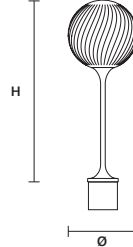

* BULB MAX

Ø 37 mm / 1.50" W max 150 mm / 5.90"

TEE OUT TL1 20 CE  IP44

Ø 20 cm / 7.90"
 H 48 cm / 18.90"

STANDARD LIGHTING

1×E12×40 W MAX (NOT INCL.)*

* BULB MAX

Ø 37 mm / 1.50" W max 150 mm / 5.90"

TEE OUT GROUND 30 CE  IP44

Ø 30 cm / 11.80"
 H 33 cm / 13.00"

STANDARD LIGHTING

1×E26×60 W MAX (NOT INCL.)*

* BULB MAX

Ø 62 mm / 2.40" W max 185 mm / 7.30"

TEE OUT BOL FIX 20 CE  IP54

Ø 20 cm / 7.90"
H 55 cm / 21.70"

STANDARD LIGHTING
1×E12×40 W MAX (NOT INCL.)*

* BULB MAX
Ø 37 mm / 1.50" W max 150 mm / 5.90"

TEE OUT BOL STAKE 20 CE  IP44

Ø 20 cm / 7.90"
H 55 cm / 21.70"

STANDARD LIGHTING
1×E12×40 W MAX (NOT INCL.)*

* BULB MAX
Ø 37 mm / 1.50" W max 150 mm / 5.90"

TEE OUT BOL FIX 30 CE  IP54

Ø 30 cm / 11.80"
H 80 cm / 31.50"

STANDARD LIGHTING
1×E26×60 W MAX (NOT INCL.)*

* BULB MAX
Ø 62 mm / 2.40" W max 185 mm / 7.30"

TEE OUT BOL STAKE 30 CE  IP44

Ø 30 cm / 11.80"
H 80 cm / 31.50"