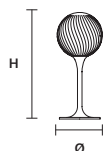

* BULB MAX

Ø 37 mm / 1.50" W max 150 mm / 5.90"

TEE OUT TL1 20 CE  IP44

Ø 20 cm / 7.90"
 H 48 cm / 18.90"

STANDARD LIGHTING

1×E12×40 W MAX (NOT INCL.)*

* BULB MAX

Ø 37 mm / 1.50" W max 150 mm / 5.90"

TEE OUT GROUND 30 CE  IP44

Ø 30 cm / 11.80"
 H 33 cm / 13.00"

STANDARD LIGHTING

1×E26×60 W MAX (NOT INCL.)*

* BULB MAX

Ø 62 mm / 2.40" W max 185 mm / 7.30"

TEE OUT BOL FIX 20 CE  IP54

Ø 20 cm / 7.90"
H 55 cm / 21.70"