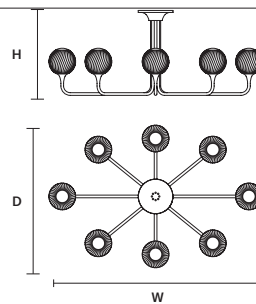

* BULB MAX
Ø 37 mm / 1.50" W max 150 mm / 5.90"

TEE OUT PL5+5 RD 120  

Ø 120 cm / 47.20"
H 83.5 cm / 32.90"

STANDARD LIGHTING
10×E12×40 W MAX (NOT INCL.)*

* BULB MAX
Ø 37 mm / 1.50" W max 150 mm / 5.90"

TEE OUT PL8 OV 120  

W 120 cm / 47.20"
H 63.5 cm / 25.00"
D 80 cm / 31.50"

STANDARD LIGHTING
8×E12×40 W MAX (NOT INCL.)*

* BULB MAX
Ø 37 mm / 1.50" W max 150 mm / 5.90"

TEE OUT PL8 OV 160  

W 160 cm / 63.00"
H 63.5 cm / 25.00"
D 107 cm / 42.10"

STANDARD LIGHTING
8×E12×40 W MAX (NOT INCL.)*

* BULB MAX
Ø 37 mm / 1.50" W max 150 mm / 5.90"

TEE OUT A1 20 CE  IP54

W 20 cm / 7.90"
 H 41 cm / 16.10"
 D 26 cm / 10.20"

STANDARD LIGHTING

1×E12×40 W MAX (NOT INCL.)*

* BULB MAX

Ø 37 mm / 1.50" W max 150 mm / 5.90"

TEE OUT TL1 20 CE  IP44

Ø 20 cm / 7.90"
 H 48 cm / 18.90"

STANDARD LIGHTING

1×E12×40 W MAX (NOT INCL.)*

* BULB MAX

Ø 37 mm / 1.50" W max 150 mm / 5.90"