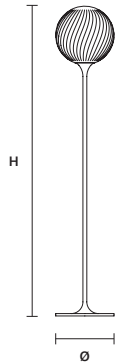

TEE OUT BOL FIX 30 CE  IP54

Ø 30 cm / 11.80"
H 80 cm / 31.50"

STANDARD LIGHTING
1×E26×60 W MAX (NOT INCL.)*

* BULB MAX
Ø 62 mm / 2.40" W max 185 mm / 7.30"

TEE OUT BOL STAKE 30 CE  IP44

Ø 30 cm / 11.80"
H 80 cm / 31.50"

STANDARD LIGHTING
1×E26×60 W MAX (NOT INCL.)*

* BULB MAX
Ø 62 mm / 2.40" W max 185 mm / 7.30"

TEE OUT STL1 SELF CE  IP44

Ø 30 cm / 11.80"
H 160 cm / 63.00"

STANDARD LIGHTING
1×E26×60 W MAX (NOT INCL.)*

* BULB MAX
Ø 62 mm / 2.40" W max 185 mm / 7.30"

TEE OUT STL1 FIX CE  IP54

Ø 30 cm / 11.80"
H 160 cm / 63.00"

STANDARD LIGHTING
1×E26×60 W MAX (NOT INCL.)*

* BULB MAX
Ø 62 mm / 2.40" W max 185 mm / 7.30"

TEE OUT STL1 STAKE CE  IP44

Ø 30 cm / 11.80"
H 160 cm / 63.00"

* BULB MAX
Ø 37 mm / 1.50" W max 150 mm / 5.90"
** BULB MAX
Ø 62 mm / 2.40" W max 185 mm / 7.30"