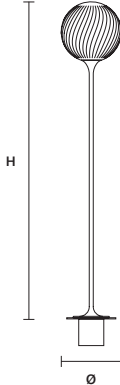

TEE OUT BOL FIX 30 CE  IP54

Ø 30 cm / 11.80"
H 80 cm / 31.50"

STANDARD LIGHTING
1×E26×60 W MAX (NOT INCL.)*

* BULB MAX
Ø 62 mm / 2.40" W max 185 mm / 7.30"

TEE OUT BOL STAKE 30 CE  IP44

Ø 30 cm / 11.80"
H 80 cm / 31.50"

STANDARD LIGHTING
1×E26×60 W MAX (NOT INCL.)*

* BULB MAX
Ø 62 mm / 2.40" W max 185 mm / 7.30"

TEE OUT STL1 SELF CE  IP44

Ø 30 cm / 11.80"
H 160 cm / 63.00"

STANDARD LIGHTING
1×E26×60 W MAX (NOT INCL.)*

* BULB MAX
Ø 62 mm / 2.40" W max 185 mm / 7.30"

TEE OUT STL1 FIX CE  IP54

Ø 30 cm / 11.80"
H 160 cm / 63.00"

STANDARD LIGHTING
1×E26×60 W MAX (NOT INCL.)*

* BULB MAX
Ø 62 mm / 2.40" W max 185 mm / 7.30"

TEE OUT STL1 STAKE CE  IP44

Ø 30 cm / 11.80"
H 160 cm / 63.00"

* BULB MAX
Ø 37 mm / 1.50" W max 150 mm / 5.90"
** BULB MAX
Ø 62 mm / 2.40" W max 185 mm / 7.30"