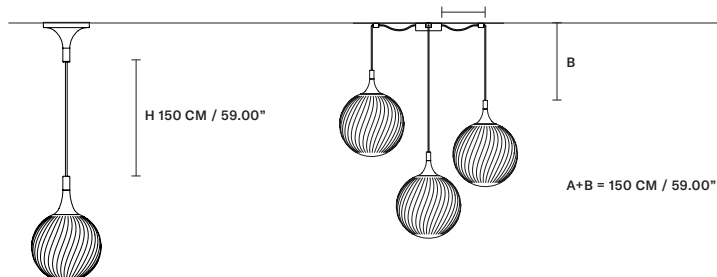

STANDARD

Polyethylene diffusers

STANDARD CABLES FOR ALL SUSPENSIONS

TEE OUT S1 20 CE  IP54

Ø 20 cm / 7.90"
H 30 cm / 11.80"

STANDARD LIGHTING
1×E12×40 W MAX (NOT INCL.)*

* BULB MAX
Ø 37 mm / 1.50" W max 150 mm / 5.90"

TEE OUT S1 30 CE  IP54

Ø 30 cm / 11.80"
H 40 cm / 15.70"

STANDARD LIGHTING
1×E26×60 W MAX (NOT INCL.)*

* BULB MAX
Ø 62 mm / 2.40" W max 185 mm / 7.30"

TEE OUT S3 CE  IP54

STANDARD LIGHTING
3×E26×60 W MAX (NOT INCL.)*