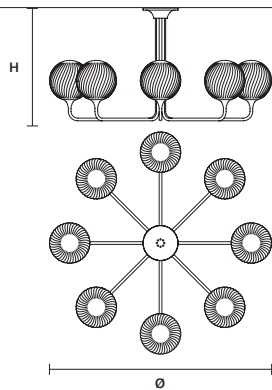

TEE OUT PL5  

Ø 85 cm / 33.50"
H 68 cm / 26.80"

STANDARD LIGHTING
5×E12×40 W MAX (NOT INCL.)*

* BULB MAX
Ø 37 mm / 1.50" W max 150 mm / 5.90"

TEE OUT PL6 95  

Ø 94 cm / 37.00"
H 66.5 cm / 26.20"

STANDARD LIGHTING
6×E12×40 W MAX (NOT INCL.)*

* BULB MAX
Ø 37 mm / 1.50" W max 150 mm / 5.90"

TEE OUT PL8 RD 120  

Ø 120 cm / 47.20"
H 76.5 cm / 30.10"

STANDARD LIGHTING
8×E12×40 W MAX (NOT INCL.)*

* BULB MAX
Ø 37 mm / 1.50" W max 150 mm / 5.90"

TEE OUT PL8 RD 160  

Ø 167 cm / 65.70"
H 83.5 cm / 32.90"

STANDARD LIGHTING
8×E26×60 W MAX (NOT INCL.)*

* BULB MAX
Ø 62 mm / 2.40" W max 185 mm / 7.30"

TEE OUT PL4+4 RD 100  

Ø 100 cm / 39.40"
H 100 cm / 39.40"

STANDARD LIGHTING
8×E12×40 W MAX (NOT INCL.)*