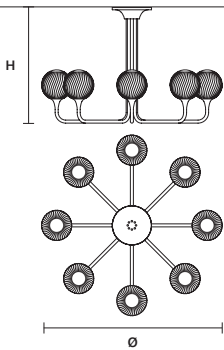

TEE OUT PL5  

Ø 85 cm / 33.50"
H 68 cm / 26.80"

STANDARD LIGHTING
5×E12×40 W MAX (NOT INCL.)*

* BULB MAX
Ø 37 mm / 1.50" W max 150 mm / 5.90"

TEE OUT PL6 95  

Ø 94 cm / 37.00"
H 66.5 cm / 26.20"

STANDARD LIGHTING
6×E12×40 W MAX (NOT INCL.)*

* BULB MAX
Ø 37 mm / 1.50" W max 150 mm / 5.90"

TEE OUT PL8 RD 120  

Ø 120 cm / 47.20"
H 76.5 cm / 30.10"

STANDARD LIGHTING
8×E12×40 W MAX (NOT INCL.)*

* BULB MAX
Ø 37 mm / 1.50" W max 150 mm / 5.90"

TEE OUT PL8 RD 160  

Ø 167 cm / 65.70"
H 83.5 cm / 32.90"

STANDARD LIGHTING
8×E26×60 W MAX (NOT INCL.)*

* BULB MAX
Ø 62 mm / 2.40" W max 185 mm / 7.30"

TEE OUT PL4+4 RD 100  

Ø 100 cm / 39.40"
H 100 cm / 39.40"

STANDARD LIGHTING
8×E12×40 W MAX (NOT INCL.)*

* BULB MAX
Ø 37 mm / 1.50" W max 150 mm / 5.90"

TEE OUT PL5+5 RD 120  

Ø 120 cm / 47.20"
H 83.5 cm / 32.90"

STANDARD LIGHTING
10×E12×40 W MAX (NOT INCL.)*

* BULB MAX
Ø 37 mm / 1.50" W max 150 mm / 5.90"

TEE OUT PL8 OV 120  