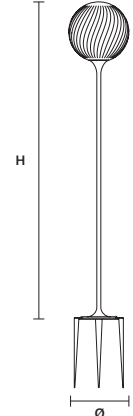

STANDARD LIGHTING
1×E26×60 W MAX (NOT INCL.)*

* BULB MAX
Ø 62 mm / 2.40" W max 185 mm / 7.30"

TEE OUT STL1 SELF CE  IP44

Ø 30 cm / 11.80"
H 160 cm / 63.00"

STANDARD LIGHTING
1×E26×60 W MAX (NOT INCL.)*

* BULB MAX
Ø 62 mm / 2.40" W max 185 mm / 7.30"

TEE OUT STL1 FIX CE  IP54

Ø 30 cm / 11.80"
H 160 cm / 63.00"

STANDARD LIGHTING
1×E26×60 W MAX (NOT INCL.)*

* BULB MAX
Ø 62 mm / 2.40" W max 185 mm / 7.30"

TEE OUT STL1 STAKE CE  IP44

Ø 30 cm / 11.80"
H 160 cm / 63.00"

STANDARD LIGHTING
1×E26×60 W MAX (NOT INCL.)*

* BULB MAX
Ø 62 mm / 2.40" W max 185 mm / 7.30"

TEE OUT STL3 SELF CE  IP44

W 52 cm / 20.50"
H 170 cm / 66.90"
D 45 cm / 17.70"

STANDARD LIGHTING
2×E12×40 W MAX (NOT INCL.)*
1×E26×60 W MAX (NOT INCL.)**

* BULB MAX
Ø 37 mm / 1.50" W max 150 mm / 5.90"
** BULB MAX
Ø 62 mm / 2.40" W max 185 mm / 7.30"