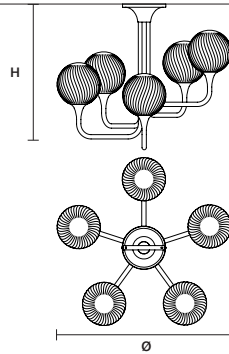

TEE OUT S1 30 CE  IP54

Ø 30 cm / 11.80"
H 40 cm / 15.70"

STANDARD LIGHTING
1×E26×60 W MAX (NOT INCL.)*

* BULB MAX
Ø 62 mm / 2.40" W max 185 mm / 7.30"

TEE OUT S3 CE  IP54

STANDARD LIGHTING
3×E26×60 W MAX (NOT INCL.)*

* BULB MAX
Ø 62 mm / 2.40" W max 185 mm / 7.30"

TEE OUT S5 CE  IP54

STANDARD LIGHTING
5×E12×40 W MAX (NOT INCL.)*

* BULB MAX
Ø 37 mm / 1.50" W max 150 mm / 5.90"

TEE OUT PL1 20  

Ø 20 cm / 7.90"
H 49 cm / 19.30"

STANDARD LIGHTING
1×E12×40 W MAX (NOT INCL.)*

* BULB MAX
Ø 37 mm / 1.50" W max 150 mm / 5.90"

TEE OUT PL1 30  

Ø 30 cm / 11.80"
H 64 cm / 25.20"

STANDARD LIGHTING
1×E26×60 W MAX (NOT INCL.)*

* BULB MAX
Ø 62 mm / 2.40" W max 185 mm / 7.30"

TEE OUT PL5  

Ø 85 cm / 33.50"
H 68 cm / 26.80"

STANDARD LIGHTING
5×E12×40 W MAX (NOT INCL.)*

* BULB MAX
Ø 37 mm / 1.50" W max 150 mm / 5.90"

TEE OUT PL6 95  

Ø 94 cm / 37.00"
H 66.5 cm / 26.20"

STANDARD LIGHTING
6×E12×40 W MAX (NOT INCL.)*