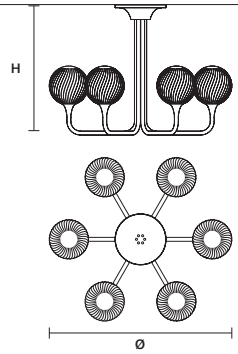

STANDARD LIGHTING
1×E12×40 W MAX (NOT INCL.)*

* BULB MAX
Ø 37 mm / 1.50" W max 150 mm / 5.90"

TEE OUT PL1 30  

Ø 30 cm / 11.80"
H 64 cm / 25.20"

STANDARD LIGHTING
1×E26×60 W MAX (NOT INCL.)*

* BULB MAX
Ø 62 mm / 2.40" W max 185 mm / 7.30"

TEE OUT PL5  

Ø 85 cm / 33.50"
H 68 cm / 26.80"

STANDARD LIGHTING
5×E12×40 W MAX (NOT INCL.)*

* BULB MAX
Ø 37 mm / 1.50" W max 150 mm / 5.90"

TEE OUT PL6 95  

Ø 94 cm / 37.00"
H 66.5 cm / 26.20"

STANDARD LIGHTING
6×E12×40 W MAX (NOT INCL.)*

* BULB MAX
Ø 37 mm / 1.50" W max 150 mm / 5.90"

TEE OUT PL8 RD 120  

Ø 120 cm / 47.20"
H 76.5 cm / 30.10"

STANDARD LIGHTING
8×E12×40 W MAX (NOT INCL.)*

* BULB MAX
Ø 37 mm / 1.50" W max 150 mm / 5.90"

TEE OUT PL8 RD 160  

Ø 167 cm / 65.70"
H 83.5 cm / 32.90"

STANDARD LIGHTING
8×E26×60 W MAX (NOT INCL.)*

* BULB MAX
Ø 62 mm / 2.40" W max 185 mm / 7.30"

TEE OUT PL4+4 RD 100  

Ø 100 cm / 39.40"
H 100 cm / 39.40"

STANDARD LIGHTING
8×E12×40 W MAX (NOT INCL.)*