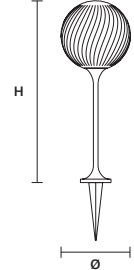

STANDARD LIGHTING
1×E12×40 W MAX (NOT INCL.)*

* BULB MAX
Ø 37 mm / 1.50" W max 150 mm / 5.90"

TEE OUT BOL STAKE 20 CE  IP44

Ø 20 cm / 7.90"
H 55 cm / 21.70"

STANDARD LIGHTING
1×E12×40 W MAX (NOT INCL.)*

* BULB MAX
Ø 37 mm / 1.50" W max 150 mm / 5.90"

TEE OUT BOL FIX 30 CE  IP54

Ø 30 cm / 11.80"
H 80 cm / 31.50"

STANDARD LIGHTING
1×E26×60 W MAX (NOT INCL.)*

* BULB MAX
Ø 62 mm / 2.40" W max 185 mm / 7.30"

TEE OUT BOL STAKE 30 CE  IP44

Ø 30 cm / 11.80"
H 80 cm / 31.50"

STANDARD LIGHTING
1×E26×60 W MAX (NOT INCL.)*

* BULB MAX
Ø 62 mm / 2.40" W max 185 mm / 7.30"

TEE OUT STL1 SELF CE  IP44

Ø 30 cm / 11.80"
H 160 cm / 63.00"

STANDARD LIGHTING
1×E26×60 W MAX (NOT INCL.)*

* BULB MAX
Ø 62 mm / 2.40" W max 185 mm / 7.30"

* BULB MAX
Ø 37 mm / 1.50" W max 150 mm / 5.90"
** BULB MAX
Ø 62 mm / 2.40" W max 185 mm / 7.30"