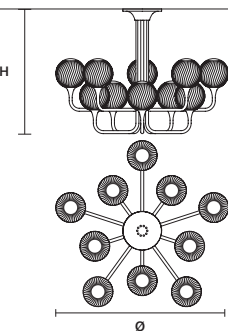

Ø 167 cm / 65.70"
H 83.5 cm / 32.90"

STANDARD LIGHTING
8×E26×60 W MAX (NOT INCL.)*

* BULB MAX
Ø 62 mm / 2.40" W max 185 mm / 7.30"

TEE OUT PL4+4 RD 100  

Ø 100 cm / 39.40"
H 100 cm / 39.40"

STANDARD LIGHTING
8×E12×40 W MAX (NOT INCL.)*

* BULB MAX
Ø 37 mm / 1.50" W max 150 mm / 5.90"

TEE OUT PL5+5 RD 120  

Ø 120 cm / 47.20"
H 83.5 cm / 32.90"

STANDARD LIGHTING
10×E12×40 W MAX (NOT INCL.)*

* BULB MAX
Ø 37 mm / 1.50" W max 150 mm / 5.90"

TEE OUT PL8 OV 120  

W 120 cm / 47.20"
H 63.5 cm / 25.00"
D 80 cm / 31.50"

STANDARD LIGHTING
8×E12×40 W MAX (NOT INCL.)*

* BULB MAX
Ø 37 mm / 1.50" W max 150 mm / 5.90"

TEE OUT PL8 OV 160  

W 160 cm / 63.00"
H 63.5 cm / 25.00"
D 107 cm / 42.10"