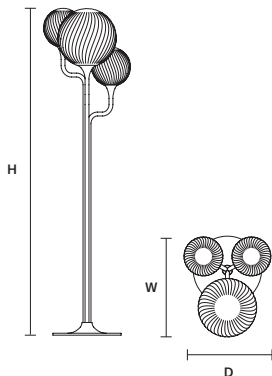

TEE OUT STL1 FIX CE  IP54

Ø 30 cm / 11.80"
H 160 cm / 63.00"

STANDARD LIGHTING
1×E26×60 W MAX (NOT INCL.)*

* BULB MAX
Ø 62 mm / 2.40" W max 185 mm / 7.30"

TEE OUT STL1 STAKE CE  IP44

Ø 30 cm / 11.80"
H 160 cm / 63.00"

STANDARD LIGHTING
1×E26×60 W MAX (NOT INCL.)*

* BULB MAX
Ø 62 mm / 2.40" W max 185 mm / 7.30"

TEE OUT STL3 SELF CE  IP44

W 52 cm / 20.50"
H 170 cm / 66.90"
D 45 cm / 17.70"

STANDARD LIGHTING
2×E12×40 W MAX (NOT INCL.)*
1×E26×60 W MAX (NOT INCL.)**

* BULB MAX
Ø 37 mm / 1.50" W max 150 mm / 5.90"
** BULB MAX
Ø 62 mm / 2.40" W max 185 mm / 7.30"

TEE OUT STL3 FIX CE  IP54

W 52 cm / 20.50"
H 170 cm / 66.90"
D 45 cm / 17.70"

STANDARD LIGHTING
2×E12×40 W MAX (NOT INCL.)*
1×E26×60 W MAX (NOT INCL.)**

* BULB MAX
Ø 37 mm / 1.50" W max 150 mm / 5.90"
** BULB MAX
Ø 62 mm / 2.40" W max 185 mm / 7.30"