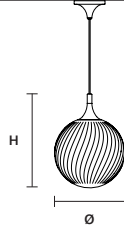

STANDARD

Polyethylene diffusers

STANDARD CABLES FOR ALL SUSPENSIONS

TEE OUT S1 20 CE  IP54

Ø 20 cm / 7.90"
H 30 cm / 11.80"

STANDARD LIGHTING
1×E12×40 W MAX (NOT INCL.)*

* BULB MAX
Ø 37 mm / 1.50" W max 150 mm / 5.90"

TEE OUT S1 30 CE  IP54

Ø 30 cm / 11.80"
H 40 cm / 15.70"

STANDARD LIGHTING
1×E26×60 W MAX (NOT INCL.)*

* BULB MAX
Ø 62 mm / 2.40" W max 185 mm / 7.30"

TEE OUT S3 CE  IP54

STANDARD LIGHTING
3×E26×60 W MAX (NOT INCL.)*

* BULB MAX
Ø 62 mm / 2.40" W max 185 mm / 7.30"

TEE OUT S5 CE  IP54

STANDARD LIGHTING
5×E12×40 W MAX (NOT INCL.)*

* BULB MAX
Ø 37 mm / 1.50" W max 150 mm / 5.90"

TEE OUT PL1 20  

Ø 20 cm / 7.90"
H 49 cm / 19.30"