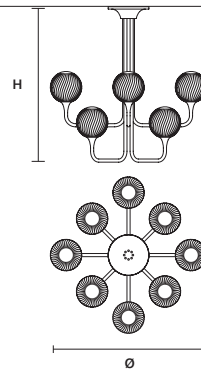

* BULB MAX
Ø 37 mm / 1.50" W max 150 mm / 5.90"

TEE OUT PL8 RD 120  

Ø 120 cm / 47.20"
H 76.5 cm / 30.10"

STANDARD LIGHTING
8×E12×40 W MAX (NOT INCL.)*

* BULB MAX
Ø 37 mm / 1.50" W max 150 mm / 5.90"

TEE OUT PL8 RD 160  

Ø 167 cm / 65.70"
H 83.5 cm / 32.90"

STANDARD LIGHTING
8×E26×60 W MAX (NOT INCL.)*

* BULB MAX
Ø 62 mm / 2.40" W max 185 mm / 7.30"

TEE OUT PL4+4 RD 100  

Ø 100 cm / 39.40"
H 100 cm / 39.40"

STANDARD LIGHTING
8×E12×40 W MAX (NOT INCL.)*

* BULB MAX
Ø 37 mm / 1.50" W max 150 mm / 5.90"

TEE OUT PL5+5 RD 120  

Ø 120 cm / 47.20"
H 83.5 cm / 32.90"

STANDARD LIGHTING
10×E12×40 W MAX (NOT INCL.)*

* BULB MAX
Ø 37 mm / 1.50" W max 150 mm / 5.90"

TEE OUT PL8 OV 120  

W 120 cm / 47.20"
H 63.5 cm / 25.00"
D 80 cm / 31.50"

STANDARD LIGHTING
8×E12×40 W MAX (NOT INCL.)*

* BULB MAX
Ø 37 mm / 1.50" W max 150 mm / 5.90"

TEE OUT PL8 OV 160  

W 160 cm / 63.00"
H 63.5 cm / 25.00"
D 107 cm / 42.10"