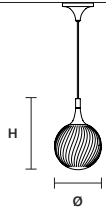

STANDARD

Polyethylene diffusers

STANDARD CABLES FOR ALL SUSPENSIONS

TEE OUT S1 20 CE  IP54

Ø 20 cm / 7.90"
H 30 cm / 11.80"

STANDARD LIGHTING
1×E12×40 W MAX (NOT INCL.)*

* BULB MAX
Ø 37 mm / 1.50" W max 150 mm / 5.90"

TEE OUT S1 30 CE  IP54

Ø 30 cm / 11.80"
H 40 cm / 15.70"

STANDARD LIGHTING
1×E26×60 W MAX (NOT INCL.)*

* BULB MAX
Ø 62 mm / 2.40" W max 185 mm / 7.30"

TEE OUT S3 CE  IP54

STANDARD LIGHTING
3×E26×60 W MAX (NOT INCL.)*

* BULB MAX
Ø 62 mm / 2.40" W max 185 mm / 7.30"

TEE OUT S5 CE  IP54

STANDARD LIGHTING
5×E12×40 W MAX (NOT INCL.)*

* BULB MAX
Ø 37 mm / 1.50" W max 150 mm / 5.90"

TEE OUT PL1 20  

Ø 20 cm / 7.90"
H 49 cm / 19.30"