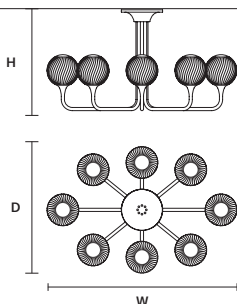

Ø 167 cm / 65.70"
H 83.5 cm / 32.90"

STANDARD LIGHTING
8×E26×60 W MAX (NOT INCL.)*

* BULB MAX
Ø 62 mm / 2.40" W max 185 mm / 7.30"

TEE OUT PL4+4 RD 100  

Ø 100 cm / 39.40"
H 100 cm / 39.40"

STANDARD LIGHTING
8×E12×40 W MAX (NOT INCL.)*

* BULB MAX
Ø 37 mm / 1.50" W max 150 mm / 5.90"

TEE OUT PL5+5 RD 120  

Ø 120 cm / 47.20"
H 83.5 cm / 32.90"

STANDARD LIGHTING
10×E12×40 W MAX (NOT INCL.)*

* BULB MAX
Ø 37 mm / 1.50" W max 150 mm / 5.90"

TEE OUT PL8 OV 120  

W 120 cm / 47.20"
H 63.5 cm / 25.00"
D 80 cm / 31.50"

STANDARD LIGHTING
8×E12×40 W MAX (NOT INCL.)*

* BULB MAX
Ø 37 mm / 1.50" W max 150 mm / 5.90"

TEE OUT PL8 OV 160  

W 160 cm / 63.00"
H 63.5 cm / 25.00"
D 107 cm / 42.10"