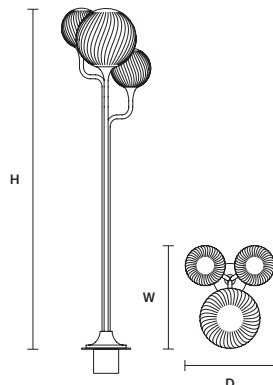

STANDARD LIGHTING
1×E26×60 W MAX (NOT INCL.)*

* BULB MAX
Ø 62 mm / 2.40" W max 185 mm / 7.30"

TEE OUT STL3 SELF CE  IP44

W 52 cm / 20.50"
H 170 cm / 66.90"
D 45 cm / 17.70"

STANDARD LIGHTING
2×E12×40 W MAX (NOT INCL.)*
1×E26×60 W MAX (NOT INCL.)**

* BULB MAX
Ø 37 mm / 1.50" W max 150 mm / 5.90"
** BULB MAX
Ø 62 mm / 2.40" W max 185 mm / 7.30"

TEE OUT STL3 FIX CE  IP54

W 52 cm / 20.50"
H 170 cm / 66.90"
D 45 cm / 17.70"

STANDARD LIGHTING
2×E12×40 W MAX (NOT INCL.)*
1×E26×60 W MAX (NOT INCL.)**

* BULB MAX
Ø 37 mm / 1.50" W max 150 mm / 5.90"
** BULB MAX
Ø 62 mm / 2.40" W max 185 mm / 7.30"

TEE OUT STL3 STAKE CE  IP44

W 52 cm / 20.50"
H 170 cm / 66.90"
D 45 cm / 17.70"

STANDARD LIGHTING
2×E12×40 W MAX (NOT INCL.)*
1×E26×60 W MAX (NOT INCL.)**

* BULB MAX
Ø 37 mm / 1.50" W max 150 mm / 5.90"
** BULB MAX
Ø 62 mm / 2.40" W max 185 mm / 7.30"