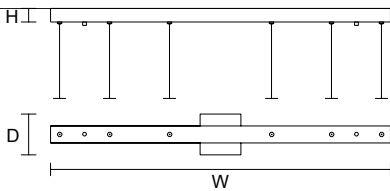

STANDARD INTEGRATED LED LIGHTING
27,5 W CRI>90
3000 K – 3225 NOMINAL LM

ON REQUEST
27,5 W CRI>90
2700 K – 3063 NOMINAL LM

DIMMABLE
0-10V

SINGLE CANOPY

SIZE	FINISHINGS	PRODUCT NAME
W 28 cm / 11.00"	● V87	VISIO S M2
D 12 cm / 4.70"		VISIO S M4
H 4 cm / 1.60"		

SINGLE CANOPY

SIZE	FINISHINGS	PRODUCT NAME
W 45 cm / 17.70"	● V87	VISIO S M1
D 12 cm / 4.70"		
H 4 cm / 1.60"		

SINGLE CANOPY

SIZE	FINISHINGS	PRODUCT NAME
W 100 cm / 39.40"	● V87	VISIO S 1/2
D 12 cm / 4.70"		
H 4 cm / 1.60"		