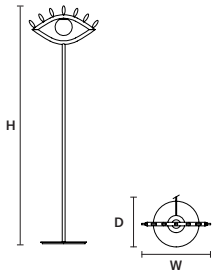

VISIO TL M1		CE	UL
W	48 cm / 18.90"		
D	25.5 cm / 10.00"		
H	70 cm / 27.60"		
STANDARD INTEGRATED LED LIGHTING			
5,5 W CRI>90			
3000 K – 645 NOMINAL LM			
ON REQUEST			
5,5 W CRI>90			
2700 K – 612 NOMINAL LM			
DIMMABLE			
NO			

VISIO TL M4		CE	UL
W	52 cm / 20.50"		
D	25.5 cm / 10.00"		
H	60 cm / 23.60"		
STANDARD INTEGRATED LED LIGHTING			
5,3 W CRI>90			
3000 K – 546 NOMINAL LM			
ON REQUEST			
5,3 W CRI>90			
2700 K – 519 NOMINAL LM			
DIMMABLE			
NO			

VISIO STL M1		CE	UL
W	48 cm / 18.90"		
D	32 cm / 12.60"		
H	166.5 cm / 65.60"		
STANDARD INTEGRATED LED LIGHTING			
5,5 W CRI>90			
3000 K – 645 NOMINAL LM			
ON REQUEST			
5,5 W CRI>90			
2700 K – 612 NOMINAL LM			
DIMMABLE			
NO