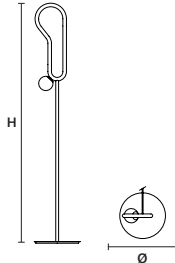

VISIO STL M2		CE	UL
ø	32 cm / 12.60"		
H	166 cm / 65.40"		
STANDARD INTEGRATED LED LIGHTING			
5,5 W CRI>90			
3000 K – 645 NOMINAL LM			
ON REQUEST			
5,5 W CRI>90			
2700 K – 612 NOMINAL LM			
DIMMABLE			
NO