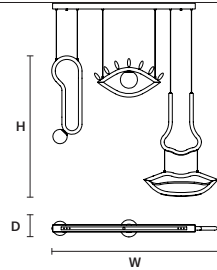

VISIO S 1/2

W	117 cm / 46.10"
D	12 cm / 4.70"
H	99 cm / 39.00"
STANDARD INTEGRATED LED LIGHTING	
21,6 W CRI>90 3000 K – 2383 NOMINAL LM	
ON REQUEST	
21,6 W CRI>90 2700 K – 2263 NOMINAL LM	
DIMMABLE	
0-10V