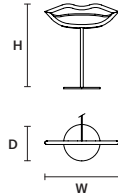

VISIO TL M4		CE	UL
W	52 cm / 20.50"		
D	25.5 cm / 10.00"		
H	60 cm / 23.60"		
STANDARD INTEGRATED LED LIGHTING			
5,3 W CRI>90			
3000 K – 546 NOMINAL LM			
ON REQUEST			
5,3 W CRI>90			
2700 K – 519 NOMINAL LM			
DIMMABLE			
NO