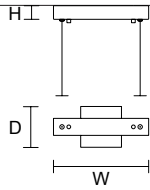

SINGLE CANOPY

SIZE	FINISHINGS	PRODUCT NAME
W 28 cm / 11.00"	● V87	VISIO S M2
D 12 cm / 4.70"		VISIO S M4
H 4 cm / 1.60"