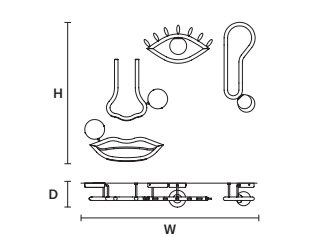

VISIO A DX

W	120cm / 47.20"
D	17 cm / 6.70"
H	99 cm / 39.00"
STANDARD INTEGRATED LED LIGHTING	
21,6 W CRI>90 3000 K – 2383 NOMINAL LM	
ON REQUEST	
21,6 W CRI>90 2700 K – 2263 NOMINAL LM	
DIMMABLE	
NO