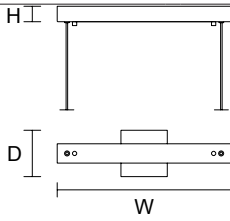

STANDARD INTEGRATED LED LIGHTING
27,5 W CRI>90
3000 K – 3225 NOMINAL LM

ON REQUEST
27,5 W CRI>90
2700 K – 3063 NOMINAL LM

DIMMABLE
0-10V

SINGLE CANOPY

SIZE	FINISHINGS	PRODUCT NAME
W 28 cm / 11.00"	● V87	VISIO S M2
D 12 cm / 4.70"		VISIO S M4
H 4 cm / 1.60"		

SINGLE CANOPY

SIZE	FINISHINGS	PRODUCT NAME
W 45 cm / 17.70"	● V87	VISIO S M1
D 12 cm / 4.70"		
H 4 cm / 1.60"		

SINGLE CANOPY

SIZE	FINISHINGS	PRODUCT NAME
W 100 cm / 39.40"	● V87	VISIO S 1/2
D 12 cm / 4.70"		
H 4 cm / 1.60"		