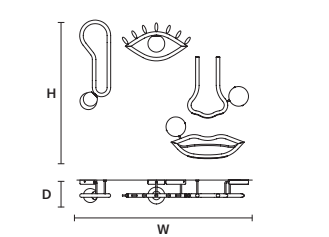

VISIO A SX

W	120cm / 47.20"
D	17 cm / 6.70"
H	99 cm / 39.00"
STANDARD INTEGRATED LED LIGHTING	
21,6 W CRI>90 3000 K – 2383 NOMINAL LM	
ON REQUEST	
21,6 W CRI>90 2700 K – 2263 NOMINAL LM	
DIMMABLE	
NO