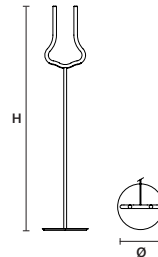

VISIO STL M3		CE	UL
ø	32 cm / 12.60"		
H	155 cm / 61.00"		
STANDARD INTEGRATED LED LIGHTING			
4 W CRI>90			
3000 K – 410 NOMINAL LM			
ON REQUEST			
4 W CRI>90			
2700 K – 389 NOMINAL LM			
DIMMABLE			
NO