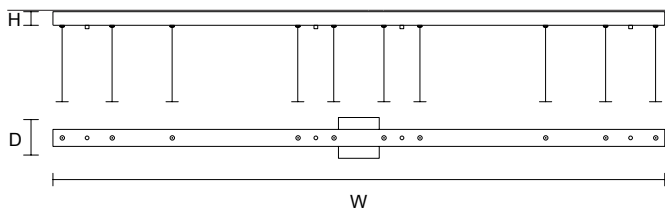

SINGLE CANOPY

SIZE	FINISHINGS	PRODUCT NAME
W 45 cm / 17.70"	● V87	VISIO S M1
D 12 cm / 4.70"		
H 4 cm / 1.60"		

SINGLE CANOPY

SIZE	FINISHINGS	PRODUCT NAME
W 100 cm / 39.40"	● V87	VISIO S 1/2
D 12 cm / 4.70"		
H 4 cm / 1.60"		

SINGLE CANOPY

SIZE	FINISHINGS	PRODUCT NAME
W 180 cm / 70.90"	● V87	VISIO S FULL
D 12 cm / 4.70"		
H 4 cm / 1.60"		

ROUND CANOPY RD 40

SIZE

Ø 40 cm / 15.70"
H 4 cm / 1.60"

FINISHINGS

● V91

PRODUCT NAME