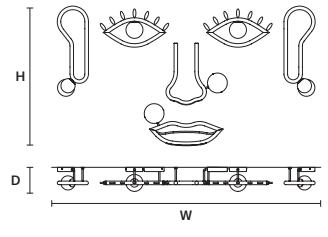

VISIO A FULL

W	182 cm / 71.70"
D	17 cm / 6.70"
H	99 cm / 39.00"
STANDARD INTEGRATED LED LIGHTING	
32,6 W CRI>90 3000 K – 3673 NOMINAL LM	
ON REQUEST	
32,6 W CRI>90 2700 K – 3489 NOMINAL LM	
DIMMABLE	
NO