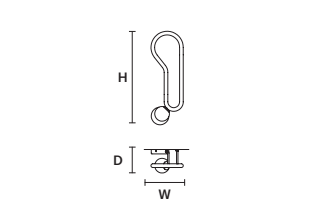

W	120cm / 47.20"
D	17 cm / 6.70"
H	99 cm / 39.00"
STANDARD INTEGRATED LED LIGHTING	
21,6 W CRI>90 3000 K – 2383 NOMINAL LM	
ON REQUEST	
21,6 W CRI>90 2700 K – 2263 NOMINAL LM	
DIMMABLE	
NO	

VISIO A M1 

W	48 cm / 18.90"
D	17 cm / 6.70"
H	27 cm / 10.60"
STANDARD INTEGRATED LED LIGHTING	
5,5 W CRI>90 3000 K – 645 NOMINAL LM	
ON REQUEST	
5,5 W CRI>90 2700 K – 612 NOMINAL LM	
DIMMABLE	
NO	

VISIO A M2 SX 

W	22 cm / 8.70"
D	16 cm / 6.30"
H	63 cm / 24.80"
STANDARD INTEGRATED LED LIGHTING	
5,5 W CRI>90 3000 K – 645 NOMINAL LM	
ON REQUEST	
5,5 W CRI>90 2700 K – 612 NOMINAL LM	
DIMMABLE	
NO	