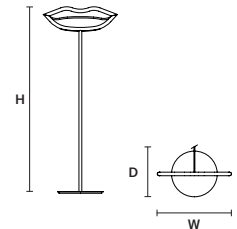

VISIO STL M4		CE	UL
W	52 cm / 20.50"		
D	32 cm / 12.60"		
H	129 cm / 50.80"		
STANDARD INTEGRATED LED LIGHTING			
5,3 W CRI>90			
3000 K – 546,6 NOMINAL LM			
ON REQUEST			
5,3 W CRI>90			
2700 K – 519 NOMINAL LM			
DIMMABLE			
NO