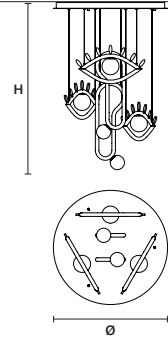

VISIO C5 RD 80

∅ 80 cm / 31.50"
H MAX 150 cm / 59.10"

STANDARD INTEGRATED LED LIGHTING
27,5 W CRI>90
3000 K – 3225 NOMINAL LM

ON REQUEST
27,5 W CRI>90
2700 K – 3063 NOMINAL LM

DIMMABLE
0-10V