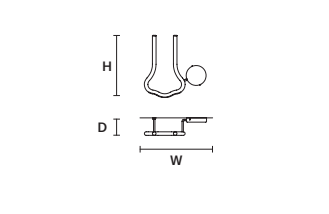

VISIO A M3

W	37.5 cm / 14.80"
D	12 cm / 4.70"
H	43 cm / 16.90"
STANDARD INTEGRATED LED LIGHTING	
4,6 W CRI>90 3000 K – 478 NOMINAL LM	
ON REQUEST	
4,6 W CRI>90 2700 K – 454 NOMINAL LM	
DIMMABLE	
NO