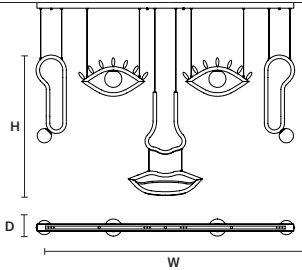

STANDARD

v87 Foundant Chocolate

MATERIALS

STANDARD

Triplex Murano glass

STANDARD CABLES

H 150 CM / 59.10"

VISIO S FULL 

W	182 cm / 71.70"
D	12 cm / 4.70"
H	99 cm / 39.00"
STANDARD INTEGRATED LED LIGHTING	
32,6 W CRI>90 3000 K – 3673 NOMINAL LM	
ON REQUEST	
32,6 W CRI>90 2700 K – 3489 NOMINAL LM	
DIMMABLE	
0-10V	

VISIO S 1/2 

W	48 cm / 18.90"
D	12 cm / 4.70"
H	27 cm / 10.60"
STANDARD INTEGRATED LED LIGHTING	
5,5 W CRI>90 3000 K – 645 NOMINAL LM	
ON REQUEST	
5,5 W CRI>90 2700 K – 612 NOMINAL LM	
DIMMABLE	
TRIAC	

VISIO S M2 

W	28 cm / 11.00"
D	10 cm / 3.90"
H	61 cm / 24.00"
STANDARD INTEGRATED LED LIGHTING	
5,5 W CRI>90 3000 K – 645 NOMINAL LM	
ON REQUEST	
5,5 W CRI>90 2700 K – 612 NOMINAL LM	
DIMMABLE	
TRIAC	