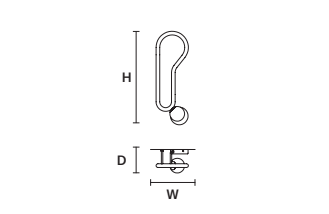

W	48 cm / 18.90"
D	17 cm / 6.70"
H	27 cm / 10.60"
STANDARD INTEGRATED LED LIGHTING	
5,5 W CRI>90 3000 K – 645 NOMINAL LM	
ON REQUEST	
5,5 W CRI>90 2700 K – 612 NOMINAL LM	
DIMMABLE	
NO	

VISIO A M2 SX 

W	22 cm / 8.70"
D	16 cm / 6.30"
H	63 cm / 24.80"
STANDARD INTEGRATED LED LIGHTING	
5,5 W CRI>90 3000 K – 645 NOMINAL LM	
ON REQUEST	
5,5 W CRI>90 2700 K – 612 NOMINAL LM	
DIMMABLE	
NO	

VISIO A M2 DX 

W	22 cm / 8.70"
D	16 cm / 6.30"
H	63 cm / 24.80"
STANDARD INTEGRATED LED LIGHTING	
5,5 W CRI>90 3000 K – 645 NOMINAL LM	
ON REQUEST	
5,5 W CRI>90 2700 K – 612 NOMINAL LM	
DIMMABLE	
NO	

VISIO A M3 