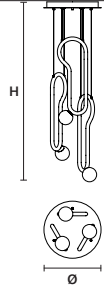

VISIO A M2 DX 

W	22 cm / 8.70"
D	16 cm / 6.30"
H	63 cm / 24.80"
STANDARD INTEGRATED LED LIGHTING	
5,5 W CRI>90 3000 K – 645 NOMINAL LM	
ON REQUEST	
5,5 W CRI>90 2700 K – 612 NOMINAL LM	
DIMMABLE	
NO	

VISIO A M3 

VISIO STL M4		CE	UL
W	52 cm / 20.50"		
D	32 cm / 12.60"		
H	129 cm / 50.80"		
STANDARD INTEGRATED LED LIGHTING			
5,3 W CRI>90			
3000 K – 546,6 NOMINAL LM			
ON REQUEST			
5,3 W CRI>90			
2700 K – 519 NOMINAL LM			
DIMMABLE			
NO			

VISIO C3 M1 RD 60 

∅ 60 cm / 23.60"
H MAX 150 cm / 59.10"

STANDARD INTEGRATED LED LIGHTING
16,5 W CRI>90
3000 K – 1935 NOMINAL LM

ON REQUEST
16,5 W CRI>90
2700 K – 1838 NOMINAL LM

DIMMABLE
0-10V

VISIO C3 M2 RD 40 

∅ 40 cm / 15.70"
H MAX 150 cm / 59.10"

STANDARD INTEGRATED LED LIGHTING
16,5 W CRI>90
3000 K – 1935 NOMINAL LM

ON REQUEST
16,5 W CRI>90
2700 K – 1838 NOMINAL LM

DIMMABLE
0-10V

VISIO C5 RD 80 

∅ 80 cm / 31.50"
H MAX 150 cm / 59.10"