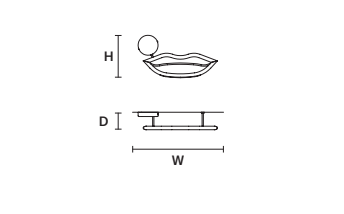

W	48 cm / 18.90"
D	17 cm / 6.70"
H	27 cm / 10.60"
STANDARD INTEGRATED LED LIGHTING	
5,5 W CRI>90 3000 K – 645 NOMINAL LM	
ON REQUEST	
5,5 W CRI>90 2700 K – 612 NOMINAL LM	
DIMMABLE	
NO	

VISIO A M2 SX 

W	22 cm / 8.70"
D	16 cm / 6.30"
H	63 cm / 24.80"
STANDARD INTEGRATED LED LIGHTING	
5,5 W CRI>90 3000 K – 645 NOMINAL LM	
ON REQUEST	
5,5 W CRI>90 2700 K – 612 NOMINAL LM	
DIMMABLE	
NO	

VISIO A M2 DX 

W	22 cm / 8.70"
D	16 cm / 6.30"
H	63 cm / 24.80"
STANDARD INTEGRATED LED LIGHTING	
5,5 W CRI>90 3000 K – 645 NOMINAL LM	
ON REQUEST	
5,5 W CRI>90 2700 K – 612 NOMINAL LM	
DIMMABLE	
NO	

VISIO A M3 

W	37.5 cm / 14.80"
D	12 cm / 4.70"
H	43 cm / 16.90"
STANDARD INTEGRATED LED LIGHTING	
4,6 W CRI>90 3000 K – 478 NOMINAL LM	
ON REQUEST	
4,6 W CRI>90 2700 K – 454 NOMINAL LM	
DIMMABLE	
NO	

VISIO A M4 

W	56 cm / 22.00"
D	12 cm / 4.70"
H	30 cm / 11.80"
STANDARD INTEGRATED LED LIGHTING	
6 W CRI>90 3000 K – 615 NOMINAL LM	
ON REQUEST	
6 W CRI>90 2700 K – 584 NOMINAL LM	
DIMMABLE	
NO	