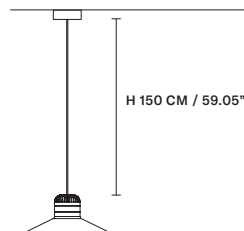

BAND FINISHINGS

BL1 Black leather

BL2 Brown leather

BL3 Red leather

STANDARD CABLES

CORDEA S S

∅ 14 cm / 5.50"
H 11 cm / 4.30"

STANDARD INTEGRATED LED LIGHTING
5,4W - CRI>90
3000 K - 688 NOMINAL LM

ON REQUEST
5,4W - CRI>90
2700 K - 653 NOMINAL LM

DIMMABLE
NO

CORDEA S P

∅ 22 cm / 8.70"
H 19 cm / 7.50"

STANDARD INTEGRATED LED LIGHTING
10 W CRI>90
3000 K - 1510 NOMINAL LM

ON REQUEST
10 W CRI>90
2700 K - 1270 NOMINAL LM

DIMMABLE
NO

CORDEA S G

∅ 36 cm / 14.20"
H 16 cm / 6.30"

STANDARD INTEGRATED LED LIGHTING
10 W CRI>90
3000 K - 1510 NOMINAL LM

ON REQUEST
10 W CRI>90
2700 K - 1270 NOMINAL LM

DIMMABLE
NO

Ⓜ : for the US market, refer to the relevant price list.

CORDEA TL S CE

W 14 cm / 5.50"
D 15 cm / 5.90"
H 37 cm / 14.60"

STANDARD INTEGRATED LED LIGHTING

4,9 W CRI>90
3000 K – 480 NOMINAL LM

ON REQUEST

4,9 W CRI>90
2700 K – 430 NOMINAL LM

DIMMABLE

NO