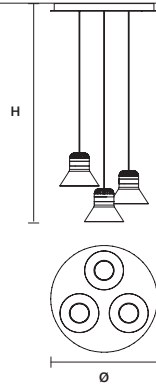

CORDEA TL S CE

W 14 cm / 5.50"
D 15 cm / 5.90"
H 37 cm / 14.60"

STANDARD INTEGRATED LED LIGHTING

4,9 W CRI>90
3000 K – 480 NOMINAL LM

ON REQUEST

4,9 W CRI>90
2700 K – 430 NOMINAL LM

DIMMABLE

NO

CORDEA C3 RD 40 

∅ 50 cm / 19.70"
H MAX 170 cm / 66.90"

STANDARD INTEGRATED LED LIGHTING
30 W CRI>90
3000 K – 4530 NOMINAL LM

ON REQUEST
30 W CRI>90
2700 K – 3810 NOMINAL LM

DIMMABLE
1-10V + PUSH

CORDEA C3 RD 60 

∅ 60 cm / 23.60"
H MAX 170 cm / 66.90"

STANDARD INTEGRATED LED LIGHTING
30 W CRI>90
3000 K – 4530 NOMINAL LM

ON REQUEST
30 W CRI>90
2700 K – 3810 NOMINAL LM

DIMMABLE
1-10V + PUSH

CORDEA C5 RD 80 

∅ 80 cm / 31.50"
H MAX 170 cm / 66.90"