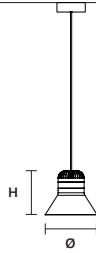

CORDEA S P

∅ 22 cm / 8.70"
H 19 cm / 7.50"

STANDARD INTEGRATED LED LIGHTING
10 W CRI>90
3000 K - 1510 NOMINAL LM

ON REQUEST
10 W CRI>90
2700 K - 1270 NOMINAL LM

DIMMABLE
NO