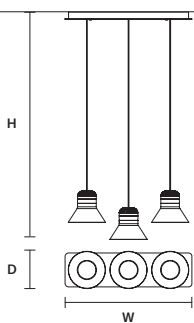

∅ 60 cm / 23.60"
H MAX 170 cm / 66.90"

STANDARD INTEGRATED LED LIGHTING
30 W CRI>90
3000 K – 4530 NOMINAL LM

ON REQUEST
30 W CRI>90
2700 K – 3810 NOMINAL LM

DIMMABLE
1-10V + PUSH

CORDEA C5 RD 80 

∅ 80 cm / 31.50"
H MAX 170 cm / 66.90"

STANDARD INTEGRATED LED LIGHTING
50 W CRI>90
3000 K – 7550 NOMINAL LM

ON REQUEST
50 W CRI>90
2700 K – 6350 NOMINAL LM

DIMMABLE
1-10V + PUSH + DALI

CORDEA C3 LN 75 

w 75 cm / 29.50"
D 22 cm / 8.70"
H MAX 170 cm / 66.90"

STANDARD INTEGRATED LED LIGHTING
30 W CRI>90
3000 K – 4530 NOMINAL LM

ON REQUEST
30 W CRI>90
2700 K – 3810 NOMINAL LM

DIMMABLE
1-10V + PUSH

CORDEA C3 LN 125 

w 125 cm / 49.20"
D 22 cm / 8.70"
H MAX 170 cm / 66.90"