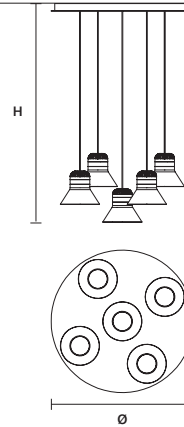

CORDEA C5 RD 80

∅ 80 cm / 31.50"
H MAX 170 cm / 66.90"

STANDARD INTEGRATED LED LIGHTING
50 W CRI>90
3000 K – 7550 NOMINAL LM

ON REQUEST
50 W CRI>90
2700 K – 6350 NOMINAL LM

DIMMABLE
1-10V + PUSH + DALI