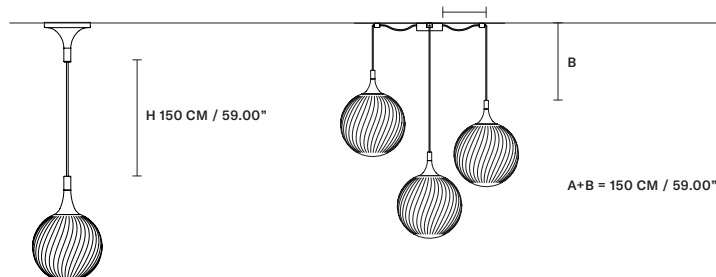

STANDARD CABLES FOR ALL SUSPENSIONS