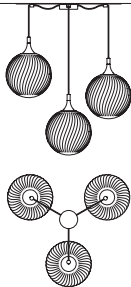

∅ 30 cm / 11.80"  
H 40 cm / 15.70"

STANDARD LIGHTING  
1 x E27x20 W MAX (NOT INCL.)\*

\* BULB MAX  
∅ 62 mm / 2.40" W max 185 mm / 7.30"

TEE OUT S3    IP54

STANDARD LIGHTING  
3 x E27x20 W MAX (NOT INCL.)\*

\* BULB MAX  
∅ 62 mm / 2.40" W max 185 mm / 7.30"

TEE OUT S5    IP54

STANDARD LIGHTING  
5 x E14x10 W MAX (NOT INCL.)\*

\* BULB MAX  
∅ 37 mm / 1.50" W max 150 mm / 5.90"

Ⓜ : for the US market, refer to the relevant price list.

**TEE OUT PL1 20**  IP54

Ø 20 cm / 7.90"  
H 49 cm / 19.30"

STANDARD LIGHTING  
1xE14x10 W MAX (NOT INCL.)  
\* BULB MAX  
Ø 37 mm / 1.50" W max 150 mm / 5.90"

**TEE OUT PL1 30**  IP54

Ø 30 cm / 11.80"  
H 64 cm / 25.20"