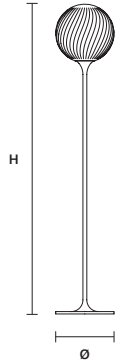

\* BULB MAX  
Ø 37 mm / 1.50" W max 150 mm / 5.90"

TEE OUT BOL STAKE 20    IP44

Ø 20 cm / 7.90"  
H 55 cm / 21.70"

STANDARD LIGHTING  
1xE14x10 W MAX (NOT INCL.)\*

\* BULB MAX  
Ø 37 mm / 1.50" W max 150 mm / 5.90"

TEE OUT BOL FIX 30    IP54

Ø 30 cm / 11.80"  
H 80 cm / 31.50"

STANDARD LIGHTING  
1xE27x20 W MAX (NOT INCL.)\*

\* BULB MAX  
Ø 62 mm / 2.40" W max 185 mm / 7.30"

TEE OUT BOL STAKE 30    IP44

Ø 30 cm / 11.80"  
H 80 cm / 31.50"

STANDARD LIGHTING  
1xE27x20 W MAX (NOT INCL.)\*

\* BULB MAX  
Ø 62 mm / 2.40" W max 185 mm / 7.30"

TEE OUT STL1 SELF    IP44

Ø 30 cm / 11.80"  
H 160 cm / 63.00"

STANDARD LIGHTING  
1xE27x20 W MAX (NOT INCL.)\*

\* BULB MAX  
Ø 62 mm / 2.40" W max 185 mm / 7.30"

TEE OUT STL1 FIX    IP54

Ø 30 cm / 11.80"  
H 160 cm / 63.00"

STANDARD LIGHTING  
1xE27x20 W MAX (NOT INCL.)\*

\* BULB MAX  
Ø 62 mm / 2.40" W max 185 mm / 7.30"