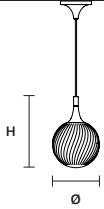

## STANDARD CABLES FOR ALL SUSPENSIONS

TEE OUT S1 20    IP54

∅ 20 cm / 7.90"  
H 30 cm / 11.80"

STANDARD LIGHTING  
1 x E14x10 W MAX (NOT INCL.)\*

\* BULB MAX  
∅ 37 mm / 1.50" W max 150 mm / 5.90"

TEE OUT S1 30    IP54

∅ 30 cm / 11.80"  
H 40 cm / 15.70"

STANDARD LIGHTING  
1 x E27x20 W MAX (NOT INCL.)\*

\* BULB MAX  
∅ 62 mm / 2.40" W max 185 mm / 7.30"

TEE OUT S3    IP54

STANDARD LIGHTING  
3 x E27x20 W MAX (NOT INCL.)\*

\* BULB MAX  
∅ 62 mm / 2.40" W max 185 mm / 7.30"

TEE OUT S5    IP54

STANDARD LIGHTING  
5 x E14x10 W MAX (NOT INCL.)\*

\* BULB MAX  
∅ 37 mm / 1.50" W max 150 mm / 5.90"

Ⓜ : for the US market, refer to the relevant price list.

**TEE OUT PL1 20**  IP54

Ø 20 cm / 7.90"  
H 49 cm / 19.30"

STANDARD LIGHTING  
1xE14x10 W MAX (NOT INCL.)  
\* BULB MAX  
Ø 37 mm / 1.50" W max 150 mm / 5.90"

**TEE OUT PL1 30**  IP54

Ø 30 cm / 11.80"  
H 64 cm / 25.20"