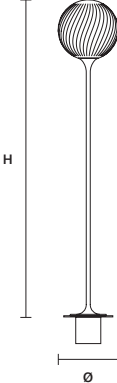

STANDARD LIGHTING  
1xE27x20 W MAX (NOT INCL.)\*

\* BULB MAX  
Ø 62 mm / 2.40" W max 185 mm / 7.30"

TEE OUT STL1 SELF    IP44

Ø 30 cm / 11.80"  
H 160 cm / 63.00"

STANDARD LIGHTING  
1xE27x20 W MAX (NOT INCL.)\*

\* BULB MAX  
Ø 62 mm / 2.40" W max 185 mm / 7.30"

TEE OUT STL1 FIX    IP54

Ø 30 cm / 11.80"  
H 160 cm / 63.00"

STANDARD LIGHTING  
1xE27x20 W MAX (NOT INCL.)\*

\* BULB MAX  
Ø 62 mm / 2.40" W max 185 mm / 7.30"

TEE OUT STL1 STAKE    IP44

Ø 30 cm / 11.80"  
H 160 cm / 63.00"

STANDARD LIGHTING  
1xE27x20 W MAX (NOT INCL.)\*

\* BULB MAX  
Ø 62 mm / 2.40" W max 185 mm / 7.30"

TEE OUT STL3 SELF    IP44

W 52 cm / 20.50"  
H 170 cm / 66.90"  
D 45 cm / 17.70"

W 52 cm / 20.50"  
H 170 cm / 66.90"  
D 45 cm / 17.70"

STANDARD LIGHTING  
2xE14x10 W MAX (NOT INCL.)\*  
1xE27x20 W MAX (NOT INCL.)\*\*

\* BULB MAX  
Ø 37 mm / 1.50" W max 150 mm / 5.90"  
\*\* BULB MAX  
Ø 62 mm / 2.40" W max 185 mm / 7.30"