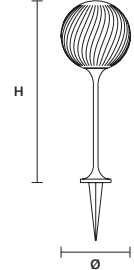

\* BULB MAX

Ø 62 mm / 2.40" W max 185 mm / 7.30"

: for the US market, refer to the relevant price list.

TEE OUT BOL FIX 20    IP54

Ø 20 cm / 7.90"  
H 55 cm / 21.70"

STANDARD LIGHTING  
1xE14x10 W MAX (NOT INCL.)\*

\* BULB MAX  
Ø 37 mm / 1.50" W max 150 mm / 5.90"

TEE OUT BOL STAKE 20    IP44

Ø 20 cm / 7.90"  
H 55 cm / 21.70"

STANDARD LIGHTING  
1xE14x10 W MAX (NOT INCL.)\*

\* BULB MAX  
Ø 37 mm / 1.50" W max 150 mm / 5.90"

TEE OUT BOL FIX 30    IP54

Ø 30 cm / 11.80"  
H 80 cm / 31.50"

STANDARD LIGHTING  
1xE27x20 W MAX (NOT INCL.)\*

\* BULB MAX  
Ø 62 mm / 2.40" W max 185 mm / 7.30"

TEE OUT BOL STAKE 30    IP44

Ø 30 cm / 11.80"  
H 80 cm / 31.50"

STANDARD LIGHTING  
1xE27x20 W MAX (NOT INCL.)\*

\* BULB MAX  
Ø 62 mm / 2.40" W max 185 mm / 7.30"

TEE OUT STL1 SELF    IP44

Ø 30 cm / 11.80"  
H 160 cm / 63.00"

STANDARD LIGHTING  
1xE27x20 W MAX (NOT INCL.)\*