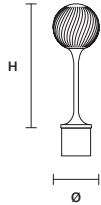

TEE OUT A1 20    IP54

W 20 cm / 7.90"  
 H 41 cm / 16.10"  
 D 26 cm / 10.20"

STANDARD LIGHTING

1xE14x10 W MAX (NOT INCL.)\*

\* BULB MAX

Ø 37 mm / 1.50" W max 150 mm / 5.90"

TEE OUT TL1 20    IP44

Ø 20 cm / 7.90"  
 H 48 cm / 18.90"

STANDARD LIGHTING

1xE14x10 W MAX (NOT INCL.)\*

\* BULB MAX

Ø 37 mm / 1.50" W max 150 mm / 5.90"

TEE OUT GROUND 30    IP44

Ø 30 cm / 11.80"  
 H 33 cm / 13.00"

STANDARD LIGHTING

1xE27x20 W MAX (NOT INCL.)\*

\* BULB MAX

Ø 62 mm / 2.40" W max 185 mm / 7.30"

: for the US market, refer to the relevant price list.

TEE OUT BOL FIX 20    IP54

Ø 20 cm / 7.90"  
H 55 cm / 21.70"

STANDARD LIGHTING  
1xE14x10 W MAX (NOT INCL.)\*

\* BULB MAX  
Ø 37 mm / 1.50" W max 150 mm / 5.90"

TEE OUT BOL STAKE 20    IP44

Ø 20 cm / 7.90"  
H 55 cm / 21.70"

STANDARD LIGHTING  
1xE14x10 W MAX (NOT INCL.)\*

\* BULB MAX  
Ø 37 mm / 1.50" W max 150 mm / 5.90"