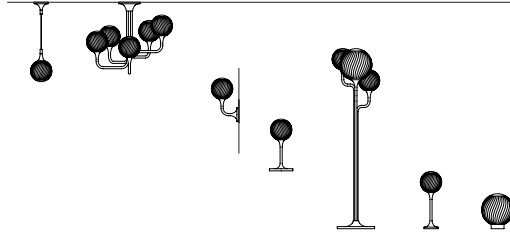

# Tee

SUSPENSION  
CEILING  
APPLIQUE  
TABLE LAMP  
FLOOR LAMP  
BOLLARD  
GROUND

Struttura in metallo verniciato.  
Diffusori in polietilene.  
Illuminazione tradizionale. IP54

Painted metal structure.  
Polyethylene diffusers.  
Traditional lighting. IP54