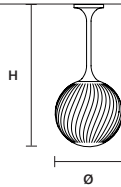

\* BULB MAX  
∅ 62 mm / 2.40" W max 185 mm / 7.30"

TEE OUT S5    IP54

STANDARD LIGHTING  
5 x E14x10 W MAX (NOT INCL.)\*

\* BULB MAX  
∅ 37 mm / 1.50" W max 150 mm / 5.90"

Ⓜ : for the US market, refer to the relevant price list.

**TEE OUT PL1 20**  IP54

Ø 20 cm / 7.90"  
H 49 cm / 19.30"

STANDARD LIGHTING  
1xE14x10 W MAX (NOT INCL.)  
\* BULB MAX  
Ø 37 mm / 1.50" W max 150 mm / 5.90"

**TEE OUT PL1 30**  IP54

Ø 30 cm / 11.80"  
H 64 cm / 25.20"

STANDARD LIGHTING  
1xE27x20 W MAX (NOT INCL.)  
\* BULB MAX  
Ø 62 mm / 2.40" W max 185 mm / 7.30"

**TEE OUT PL5**  IP54

Ø 85 cm / 33.50"  
H 68 cm / 26.80"

STANDARD LIGHTING  
5xE14x10 W MAX (NOT INCL.)  
\* BULB MAX  
Ø 37 mm / 1.50" W max 150 mm / 5.90"