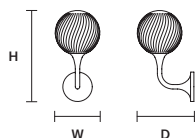

**TEE OUT PL8 OV 160**  IP54

W 160 cm / 63.00"  
H 63.5 cm / 25.00"  
D 107 cm / 42.10"

STANDARD LIGHTING  
8xE14x10 W MAX (NOT INCL.)  
\* BULB MAX  
Ø 37 mm / 1.50" W max 150 mm / 5.90"

Ⓜ : for the US market, refer to the relevant price list.

TEE OUT A1 20    IP54

W 20 cm / 7.90"  
 H 41 cm / 16.10"  
 D 26 cm / 10.20"

STANDARD LIGHTING

1xE14x10 W MAX (NOT INCL.)\*

\* BULB MAX

Ø 37 mm / 1.50" W max 150 mm / 5.90"

TEE OUT TL1 20    IP44

Ø 20 cm / 7.90"  
 H 48 cm / 18.90"

STANDARD LIGHTING

1xE14x10 W MAX (NOT INCL.)\*

\* BULB MAX

Ø 37 mm / 1.50" W max 150 mm / 5.90"

TEE OUT GROUND 30    IP44

Ø 30 cm / 11.80"  
 H 33 cm / 13.00"

STANDARD LIGHTING

1xE27x20 W MAX (NOT INCL.)\*