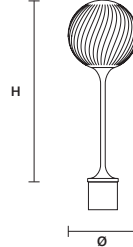

STANDARD LIGHTING

1xE14x10 W MAX (NOT INCL.)\*

\* BULB MAX

Ø 37 mm / 1.50" W max 150 mm / 5.90"

TEE OUT GROUND 30    IP44

Ø 30 cm / 11.80"  
 H 33 cm / 13.00"

STANDARD LIGHTING

1xE27x20 W MAX (NOT INCL.)\*

\* BULB MAX

Ø 62 mm / 2.40" W max 185 mm / 7.30"

: for the US market, refer to the relevant price list.

TEE OUT BOL FIX 20    IP54

Ø 20 cm / 7.90"  
H 55 cm / 21.70"

STANDARD LIGHTING  
1xE14x10 W MAX (NOT INCL.)\*

\* BULB MAX  
Ø 37 mm / 1.50" W max 150 mm / 5.90"

TEE OUT BOL STAKE 20    IP44

Ø 20 cm / 7.90"  
H 55 cm / 21.70"

STANDARD LIGHTING  
1xE14x10 W MAX (NOT INCL.)\*

\* BULB MAX  
Ø 37 mm / 1.50" W max 150 mm / 5.90"

TEE OUT BOL FIX 30    IP54

Ø 30 cm / 11.80"  
H 80 cm / 31.50"

STANDARD LIGHTING  
1xE27x20 W MAX (NOT INCL.)\*

\* BULB MAX  
Ø 62 mm / 2.40" W max 185 mm / 7.30"

TEE OUT BOL STAKE 30    IP44

Ø 30 cm / 11.80"  
H 80 cm / 31.50"