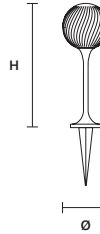

\* BULB MAX

Ø 62 mm / 2.40" W max 185 mm / 7.30"

: for the US market, refer to the relevant price list.

TEE OUT BOL FIX 20    IP54

Ø 20 cm / 7.90"  
H 55 cm / 21.70"

STANDARD LIGHTING  
1xE14x10 W MAX (NOT INCL.)\*

\* BULB MAX  
Ø 37 mm / 1.50" W max 150 mm / 5.90"

TEE OUT BOL STAKE 20    IP44

Ø 20 cm / 7.90"  
H 55 cm / 21.70"

STANDARD LIGHTING  
1xE14x10 W MAX (NOT INCL.)\*

\* BULB MAX  
Ø 37 mm / 1.50" W max 150 mm / 5.90"

TEE OUT BOL FIX 30    IP54

Ø 30 cm / 11.80"  
H 80 cm / 31.50"

STANDARD LIGHTING  
1xE27x20 W MAX (NOT INCL.)\*

\* BULB MAX  
Ø 62 mm / 2.40" W max 185 mm / 7.30"

TEE OUT BOL STAKE 30    IP44

Ø 30 cm / 11.80"  
H 80 cm / 31.50"