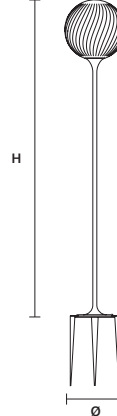

STANDARD LIGHTING  
1xE27x20 W MAX (NOT INCL.)\*

\* BULB MAX  
Ø 62 mm / 2.40" W max 185 mm / 7.30"

TEE OUT STL1 SELF    IP44

Ø 30 cm / 11.80"  
H 160 cm / 63.00"

STANDARD LIGHTING  
1xE27x20 W MAX (NOT INCL.)\*

\* BULB MAX  
Ø 62 mm / 2.40" W max 185 mm / 7.30"

TEE OUT STL1 FIX    IP54

Ø 30 cm / 11.80"  
H 160 cm / 63.00"

STANDARD LIGHTING  
1xE27x20 W MAX (NOT INCL.)\*

\* BULB MAX  
Ø 62 mm / 2.40" W max 185 mm / 7.30"

TEE OUT STL1 STAKE    IP44

Ø 30 cm / 11.80"  
H 160 cm / 63.00"

STANDARD LIGHTING  
1xE27x20 W MAX (NOT INCL.)\*

\* BULB MAX  
Ø 62 mm / 2.40" W max 185 mm / 7.30"

TEE OUT STL3 SELF    IP44

W 52 cm / 20.50"  
H 170 cm / 66.90"  
D 45 cm / 17.70"

W 52 cm / 20.50"  
H 170 cm / 66.90"  
D 45 cm / 17.70"

STANDARD LIGHTING  
2xE14x10 W MAX (NOT INCL.)\*  
1xE27x20 W MAX (NOT INCL.)\*\*

\* BULB MAX  
Ø 37 mm / 1.50" W max 150 mm / 5.90"  
\*\* BULB MAX  
Ø 62 mm / 2.40" W max 185 mm / 7.30"