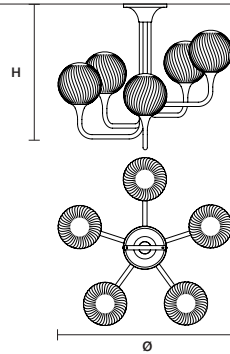

\* BULB MAX  
∅ 62 mm / 2.40" W max 185 mm / 7.30"

TEE OUT S5    IP54

STANDARD LIGHTING  
5 x E14x10 W MAX (NOT INCL.)\*

\* BULB MAX  
∅ 37 mm / 1.50" W max 150 mm / 5.90"

Ⓜ : for the US market, refer to the relevant price list.

**TEE OUT PL1 20**  IP54

Ø 20 cm / 7.90"  
H 49 cm / 19.30"

STANDARD LIGHTING  
1xE14x10 W MAX (NOT INCL.)  
\* BULB MAX  
Ø 37 mm / 1.50" W max 150 mm / 5.90"

**TEE OUT PL1 30**  IP54

Ø 30 cm / 11.80"  
H 64 cm / 25.20"

STANDARD LIGHTING  
1xE27x20 W MAX (NOT INCL.)  
\* BULB MAX  
Ø 62 mm / 2.40" W max 185 mm / 7.30"

**TEE OUT PL5**  IP54

Ø 85 cm / 33.50"  
H 68 cm / 26.80"

STANDARD LIGHTING  
5xE14x10 W MAX (NOT INCL.)  
\* BULB MAX  
Ø 37 mm / 1.50" W max 150 mm / 5.90"

**TEE OUT PL6 95**  IP54

Ø 94 cm / 37.00"  
H 66.5 cm / 26.20"

STANDARD LIGHTING  
6xE14x10 W MAX (NOT INCL.)  
\* BULB MAX  
Ø 37 mm / 1.50" W max 150 mm / 5.90"

**TEE OUT PL8 RD 120**  IP54

Ø 120 cm / 47.20"  
H 76.5 cm / 30.10"