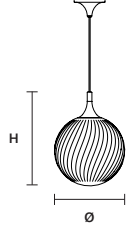

## STANDARD CABLES FOR ALL SUSPENSIONS

TEE OUT S1 20    IP54

∅ 20 cm / 7.90"  
H 30 cm / 11.80"

STANDARD LIGHTING  
1 x E14x10 W MAX (NOT INCL.)\*

\* BULB MAX  
∅ 37 mm / 1.50" W max 150 mm / 5.90"

TEE OUT S1 30    IP54

∅ 30 cm / 11.80"  
H 40 cm / 15.70"

STANDARD LIGHTING  
1 x E27x20 W MAX (NOT INCL.)\*

\* BULB MAX  
∅ 62 mm / 2.40" W max 185 mm / 7.30"

TEE OUT S3    IP54

STANDARD LIGHTING  
3 x E27x20 W MAX (NOT INCL.)\*

\* BULB MAX  
∅ 62 mm / 2.40" W max 185 mm / 7.30"

TEE OUT S5    IP54

STANDARD LIGHTING  
5 x E14x10 W MAX (NOT INCL.)\*

\* BULB MAX  
∅ 37 mm / 1.50" W max 150 mm / 5.90"

Ⓜ : for the US market, refer to the relevant price list.