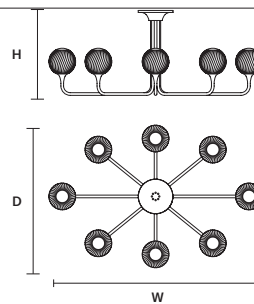

**TEE OUT PL4+4 RD100**  IP54

Ø 100 cm / 39.40"  
H 100 cm / 39.40"

STANDARD LIGHTING  
8xE14x10 W MAX (NOT INCL.)  
\* BULB MAX  
Ø 37 mm / 1.50" W max 150 mm / 5.90"

**TEE OUT PL5+5 RD 120**  IP54

Ø 120 cm / 47.20"  
H 83.5 cm / 32.90"

STANDARD LIGHTING  
10xE14x10 W MAX (NOT INCL.)  
\* BULB MAX  
Ø 37 mm / 1.50" W max 150 mm / 5.90"

**TEE OUT PL8 OV 120**  IP54

W 120 cm / 47.20"  
H 63.5 cm / 25.00"  
D 80 cm / 31.50"

STANDARD LIGHTING  
8xE14x10 W MAX (NOT INCL.)  
\* BULB MAX  
Ø 37 mm / 1.50" W max 150 mm / 5.90"

**TEE OUT PL8 OV 160**  IP54

W 160 cm / 63.00"  
H 63.5 cm / 25.00"  
D 107 cm / 42.10"

STANDARD LIGHTING  
8xE14x10 W MAX (NOT INCL.)  
\* BULB MAX  
Ø 37 mm / 1.50" W max 150 mm / 5.90"

Ⓜ : for the US market, refer to the relevant price list.

TEE OUT A1 20    IP54

W 20 cm / 7.90"  
 H 41 cm / 16.10"  
 D 26 cm / 10.20"

STANDARD LIGHTING

1xE14x10 W MAX (NOT INCL.)\*

\* BULB MAX

Ø 37 mm / 1.50" W max 150 mm / 5.90"

TEE OUT TL1 20    IP44

Ø 20 cm / 7.90"  
 H 48 cm / 18.90"