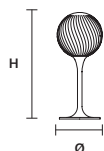

STANDARD LIGHTING

1xE14x10 W MAX (NOT INCL.)*

* BULB MAX

Ø 37 mm / 1.50" W max 150 mm / 5.90"

TEE OUT GROUND 30 IP44

Ø 30 cm / 11.80"
H 33 cm / 13.00"