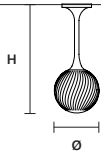

∅ 30 cm / 11.80"  
H 40 cm / 15.70"

STANDARD LIGHTING  
1 x E27x20 W MAX (NOT INCL.)\*

\* BULB MAX  
∅ 62 mm / 2.40" W max 185 mm / 7.30"

TEE OUT S3    IP54

STANDARD LIGHTING  
3 x E27x20 W MAX (NOT INCL.)\*

\* BULB MAX  
∅ 62 mm / 2.40" W max 185 mm / 7.30"

TEE OUT S5    IP54

STANDARD LIGHTING  
5 x E14x10 W MAX (NOT INCL.)\*

\* BULB MAX  
∅ 37 mm / 1.50" W max 150 mm / 5.90"

Ⓜ : for the US market, refer to the relevant price list.

**TEE OUT PL1 20**  IP54

Ø 20 cm / 7.90"  
H 49 cm / 19.30"

STANDARD LIGHTING  
1xE14x10 W MAX (NOT INCL.)  
\* BULB MAX  
Ø 37 mm / 1.50" W max 150 mm / 5.90"

**TEE OUT PL1 30**  IP54

Ø 30 cm / 11.80"  
H 64 cm / 25.20"