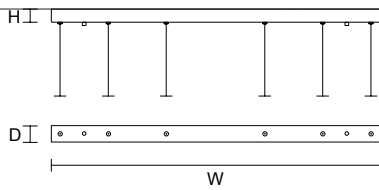

ON REQUEST
27,5 W CRI>90
2700 K – 3063 NOMINAL LM

DIMMABLE
1-10V + PUSH

Ⓜ : for the US market, refer to the relevant price list.

SINGLE CANOPY

SIZE		FINISHINGS	PRODUCT NAME
W	28 cm / 11.00"	● V87	VISIO S M2
D	5 cm / 2.00"		VISIO S M4
H	4 cm / 1.60"		

SINGLE CANOPY

SIZE		FINISHINGS	PRODUCT NAME
W	45 cm / 17.70"	● V87	VISIO S M1
D	5 cm / 2.00"		
H	4 cm / 1.60"		

SINGLE CANOPY

SIZE		FINISHINGS	PRODUCT NAME
W	100 cm / 39.40"	● V87	VISIO S 1/2
D	5 cm / 2.00"		
H	4 cm / 1.60"		