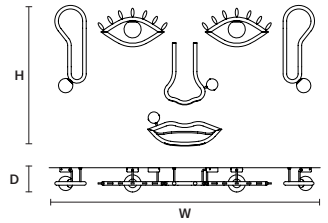

VISIO A FULL

W	182 cm / 71.70"
D	17 cm / 6.70"
H	99 cm / 39.00"
STANDARD INTEGRATED LED LIGHTING	
32,6 W CRI>90 3000 K – 3673 NOMINAL LM	
ON REQUEST	
32,6 W CRI>90 2700 K – 3489 NOMINAL LM	
DIMMABLE	
NO