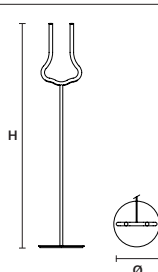

VISIO STL M3

ø 32 cm / 12.60"
H 155 cm / 61.00"

STANDARD INTEGRATED LED LIGHTING
4 W CRI>90
3000 K – 410 NOMINAL LM

ON REQUEST
4 W CRI>90
2700 K – 389 NOMINAL LM

DIMMABLE
OWN BUTTON

VISIO STL M4

W 52 cm / 20.50"
D 32 cm / 12.60"
H 129 cm / 50.80"