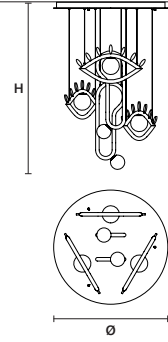

∅ 60 cm / 23.60"
H MAX 150 cm / 59.10"

STANDARD INTEGRATED LED LIGHTING
16,5 W CRI>90
3000 K – 1935 NOMINAL LM

ON REQUEST
16,5 W CRI>90
2700 K – 1838 NOMINAL LM

DIMMABLE
1-10V + PUSH

VISIO C3 M2 RD 40 

∅ 40 cm / 15.70"
H MAX 150 cm / 59.10"

STANDARD INTEGRATED LED LIGHTING
16,5 W CRI>90
3000 K – 1935 NOMINAL LM

ON REQUEST
16,5 W CRI>90
2700 K – 1838 NOMINAL LM

DIMMABLE
1-10V + PUSH

VISIO C5 RD 80 

∅ 80 cm / 31.50"
H MAX 150 cm / 59.10"

STANDARD INTEGRATED LED LIGHTING
27,5 W CRI>90
3000 K – 3225 NOMINAL LM

ON REQUEST
27,5 W CRI>90
2700 K – 3063 NOMINAL LM

DIMMABLE
1-10V + PUSH

Ⓜ : for the US market, refer to the relevant price list.

SINGLE CANOPY

SIZE		FINISHINGS	PRODUCT NAME
W	28 cm / 11.00"	● V87	VISIO S M2
D	5 cm / 2.00"		VISIO S M4
H	4 cm / 1.60"		

SINGLE CANOPY

SIZE		FINISHINGS	PRODUCT NAME
W	45 cm / 17.70"	● V87	VISIO S M1
D	5 cm / 2.00"		
H	4 cm / 1.60"		

SINGLE CANOPY

SIZE		FINISHINGS	PRODUCT NAME
W	100 cm / 39.40"	● V87	VISIO S 1/2
D	5 cm / 2.00"		
H	4 cm / 1.60"		