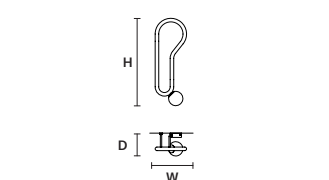

W	48 cm / 18.90"
D	17 cm / 6.70"
H	27 cm / 10.60"
STANDARD INTEGRATED LED LIGHTING	
5,5 W CRI>90 3000 K – 645 NOMINAL LM	
ON REQUEST	
5,5 W CRI>90 2700 K – 612 NOMINAL LM	
DIMMABLE	
NO	

VISIO A M2 SX 

W	22 cm / 8.70"
D	16 cm / 6.30"
H	61 cm / 24.00"
STANDARD INTEGRATED LED LIGHTING	
5,5 W CRI>90 3000 K – 645 NOMINAL LM	
ON REQUEST	
5,5 W CRI>90 2700 K – 612 NOMINAL LM	
DIMMABLE	
NO	

VISIO A M2 DX 

W	22 cm / 8.70"
D	16 cm / 6.30"
H	61 cm / 24.00"
STANDARD INTEGRATED LED LIGHTING	
5,5 W CRI>90 3000 K – 645 NOMINAL LM	
ON REQUEST	
5,5 W CRI>90 2700 K – 612 NOMINAL LM	
DIMMABLE	
NO	

VISIO A M3 