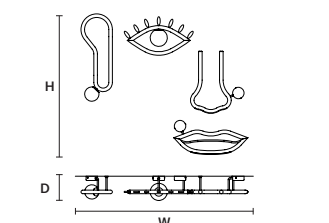

VISIO A SX

W	117 cm / 46.10"
D	17 cm / 6.70"
H	99 cm / 39.00"
STANDARD INTEGRATED LED LIGHTING	
21,6 W CRI>90 3000 K – 2383 NOMINAL LM	
ON REQUEST	
21,6 W CRI>90 2700 K – 2263 NOMINAL LM	
DIMMABLE	
NO