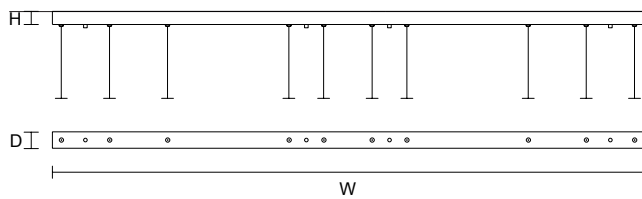

SINGLE CANOPY

SIZE		FINISHINGS	PRODUCT NAME
W	180 cm / 70.90"	● V87	VISIO S FULL
D	5 cm / 2.00"		
H	4 cm / 1.60"