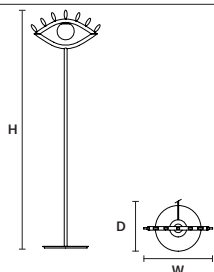

DIMMABLE
OWN BUTTON

VISIO TL M4

W 52 cm / 20.50"
D 25.5 cm / 10.00"
H 60 cm / 23.60"

STANDARD INTEGRATED LED LIGHTING
5,3 W CRI>90
3000 K – 546,6 NOMINAL LM

ON REQUEST
5,3 W CRI>90
2700 K – 519 NOMINAL LM

DIMMABLE
OWN BUTTON

VISIO STL M1

W 48 cm / 18.90"
D 32 cm / 12.60"
H 166.5 cm / 65.60"

STANDARD INTEGRATED LED LIGHTING
5,5 W CRI>90
3000 K – 645 NOMINAL LM

ON REQUEST
5,5 W CRI>90
2700 K – 612 NOMINAL LM

DIMMABLE
OWN BUTTON

VISIO STL M2

ø 32 cm / 12.60"
H 166 cm / 65.40"

STANDARD INTEGRATED LED LIGHTING
5,5 W CRI>90
3000 K – 645 NOMINAL LM

ON REQUEST
5,5 W CRI>90
2700 K – 612 NOMINAL LM

DIMMABLE
OWN BUTTON

VISIO STL M3

ø 32 cm / 12.60"
H 155 cm / 61.00"

STANDARD INTEGRATED LED LIGHTING
4 W CRI>90
3000 K – 410 NOMINAL LM

ON REQUEST
4 W CRI>90
2700 K – 389 NOMINAL LM

DIMMABLE
OWN BUTTON

VISIO STL M4

W 52 cm / 20.50"
D 32 cm / 12.60"
H 129 cm / 50.80"