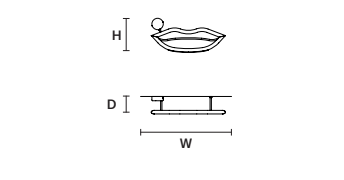

W	48 cm / 18.90"
D	17 cm / 6.70"
H	27 cm / 10.60"
STANDARD INTEGRATED LED LIGHTING	
5,5 W CRI>90 3000 K – 645 NOMINAL LM	
ON REQUEST	
5,5 W CRI>90 2700 K – 612 NOMINAL LM	
DIMMABLE	
NO	

VISIO A M2 SX 

W	22 cm / 8.70"
D	16 cm / 6.30"
H	61 cm / 24.00"
STANDARD INTEGRATED LED LIGHTING	
5,5 W CRI>90 3000 K – 645 NOMINAL LM	
ON REQUEST	
5,5 W CRI>90 2700 K – 612 NOMINAL LM	
DIMMABLE	
NO	

VISIO A M2 DX 

W	22 cm / 8.70"
D	16 cm / 6.30"
H	61 cm / 24.00"
STANDARD INTEGRATED LED LIGHTING	
5,5 W CRI>90 3000 K – 645 NOMINAL LM	
ON REQUEST	
5,5 W CRI>90 2700 K – 612 NOMINAL LM	
DIMMABLE	
NO	

VISIO A M3 

W	37.5 cm / 14.80"
D	12 cm / 4.70"
H	43 cm / 16.90"
STANDARD INTEGRATED LED LIGHTING	
4,6 W CRI>90 3000 K – 478 NOMINAL LM	
ON REQUEST	
4,6 W CRI>90 2700 K – 454 NOMINAL LM	
DIMMABLE	
NO	

VISIO A M4 

W	52 cm / 20.50"
D	12 cm / 4.70"
H	24 cm / 9.40"
STANDARD INTEGRATED LED LIGHTING	
6 W CRI>90 3000 K – 615 NOMINAL LM	
ON REQUEST	
6 W CRI>90 2700 K – 584 NOMINAL LM	
DIMMABLE	
NO	