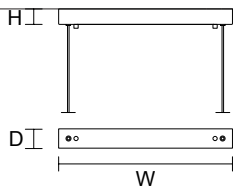

ON REQUEST
27,5 W CRI>90
2700 K – 3063 NOMINAL LM

DIMMABLE
1-10V + PUSH

Ⓜ : for the US market, refer to the relevant price list.

SINGLE CANOPY

SIZE		FINISHINGS	PRODUCT NAME
W	28 cm / 11.00"	● V87	VISIO S M2
D	5 cm / 2.00"		VISIO S M4
H	4 cm / 1.60"		

SINGLE CANOPY

SIZE		FINISHINGS	PRODUCT NAME
W	45 cm / 17.70"	● V87	VISIO S M1
D	5 cm / 2.00"		
H	4 cm / 1.60"		

SINGLE CANOPY

SIZE		FINISHINGS	PRODUCT NAME
W	100 cm / 39.40"	● V87	VISIO S 1/2
D	5 cm / 2.00"		
H	4 cm / 1.60"		