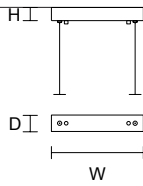

SINGLE CANOPY

SIZE		FINISHINGS	PRODUCT NAME
W	28 cm / 11.00"	● V87	VISIO S M2
D	5 cm / 2.00"		VISIO S M4
H	4 cm / 1.60"