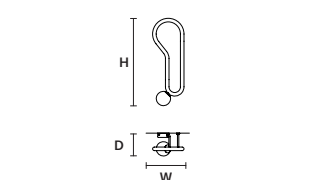

W	48 cm / 18.90"
D	17 cm / 6.70"
H	27 cm / 10.60"
STANDARD INTEGRATED LED LIGHTING	
5,5 W CRI>90 3000 K – 645 NOMINAL LM	
ON REQUEST	
5,5 W CRI>90 2700 K – 612 NOMINAL LM	
DIMMABLE	
NO	

VISIO A M2 SX 

W	22 cm / 8.70"
D	16 cm / 6.30"
H	61 cm / 24.00"
STANDARD INTEGRATED LED LIGHTING	
5,5 W CRI>90 3000 K – 645 NOMINAL LM	
ON REQUEST	
5,5 W CRI>90 2700 K – 612 NOMINAL LM	
DIMMABLE	
NO	