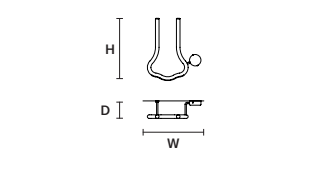

VISIO A M3

W	37.5 cm / 14.80"
D	12 cm / 4.70"
H	43 cm / 16.90"
STANDARD INTEGRATED LED LIGHTING	
4,6 W CRI>90 3000 K – 478 NOMINAL LM	
ON REQUEST	
4,6 W CRI>90 2700 K – 454 NOMINAL LM	
DIMMABLE	
NO