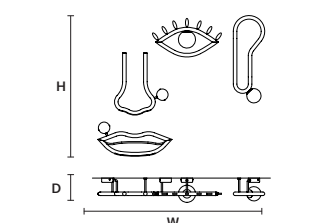

VISIO A DX

W	117 cm / 46.10"
D	17 cm / 6.70"
H	99 cm / 39.00"
STANDARD INTEGRATED LED LIGHTING	
21,6 W CRI>90 3000 K – 2383 NOMINAL LM	
ON REQUEST	
21,6 W CRI>90 2700 K – 2263 NOMINAL LM	
DIMMABLE	
NO