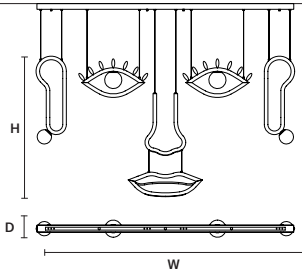

STANDARD CABLES

H 150 CM / 59.10"

VISIO S FULL 

W 182 cm / 71.70"
 D 12 cm / 4.70"
 H 99 cm / 39.00"

STANDARD INTEGRATED LED LIGHTING
 32,6 W CRI>90
 3000 K – 3673 NOMINAL LM

ON REQUEST
 32,6 W CRI>90
 2700 K – 3489 NOMINAL LM

DIMMABLE
 1-10V + PUSH

VISIO S 1/2 

W 117 cm / 46.10"
 D 12 cm / 4.70"
 H 99 cm / 39.00"

STANDARD INTEGRATED LED LIGHTING
 21,6 W CRI>90
 3000 K – 2383 NOMINAL LM

ON REQUEST
 21,6 W CRI>90
 2700 K – 2263 NOMINAL LM

DIMMABLE
 1-10V + PUSH

VISIO S M1 

W 48 cm / 18.90"
 D 12 cm / 4.70"
 H 27 cm / 10.60"

STANDARD INTEGRATED LED LIGHTING
 5,5 W CRI>90
 3000 K – 645 NOMINAL LM

ON REQUEST
 5,5 W CRI>90
 2700 K – 612 NOMINAL LM