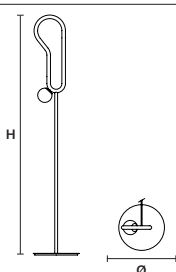

DIMMABLE
OWN BUTTON

VISIO STL M1

W 48 cm / 18.90"
D 32 cm / 12.60"
H 166.5 cm / 65.60"

STANDARD INTEGRATED LED LIGHTING
5,5 W CRI>90
3000 K – 645 NOMINAL LM

ON REQUEST
5,5 W CRI>90
2700 K – 612 NOMINAL LM

DIMMABLE
OWN BUTTON

VISIO STL M2

ø 32 cm / 12.60"
H 166 cm / 65.40"

STANDARD INTEGRATED LED LIGHTING
5,5 W CRI>90
3000 K – 645 NOMINAL LM

ON REQUEST
5,5 W CRI>90
2700 K – 612 NOMINAL LM

DIMMABLE
OWN BUTTON

VISIO STL M3

ø 32 cm / 12.60"
H 155 cm / 61.00"

STANDARD INTEGRATED LED LIGHTING
4 W CRI>90
3000 K – 410 NOMINAL LM

ON REQUEST
4 W CRI>90
2700 K – 389 NOMINAL LM

DIMMABLE
OWN BUTTON

VISIO STL M4

W 52 cm / 20.50"
D 32 cm / 12.60"
H 129 cm / 50.80"