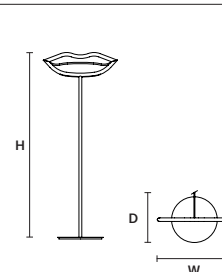

VISIO STL M4

W 52 cm / 20.50"
D 32 cm / 12.60"
H 129 cm / 50.80"

STANDARD INTEGRATED LED LIGHTING
5,3 W CRI>90
3000 K – 546,6 NOMINAL LM

ON REQUEST
5,3 W CRI>90
2700 K – 519 NOMINAL LM

DIMMABLE
OWN BUTTON