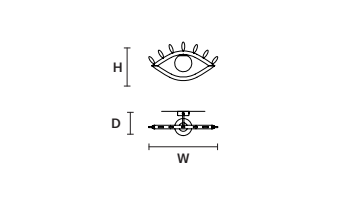

VISIO A M1

W	48 cm / 18.90"
D	17 cm / 6.70"
H	27 cm / 10.60"
STANDARD INTEGRATED LED LIGHTING	
5,5 W CRI>90 3000 K – 645 NOMINAL LM	
ON REQUEST	
5,5 W CRI>90 2700 K – 612 NOMINAL LM	
DIMMABLE	
NO