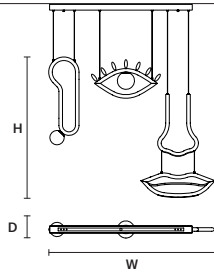

STANDARD CABLES

H 150 CM / 59.10"

VISIO S FULL 

W 182 cm / 71.70"
 D 12 cm / 4.70"
 H 99 cm / 39.00"

STANDARD INTEGRATED LED LIGHTING
 32,6 W CRI>90
 3000 K – 3673 NOMINAL LM

ON REQUEST
 32,6 W CRI>90
 2700 K – 3489 NOMINAL LM

DIMMABLE
 1-10V + PUSH

VISIO S 1/2 

W 117 cm / 46.10"
 D 12 cm / 4.70"
 H 99 cm / 39.00"

STANDARD INTEGRATED LED LIGHTING
 21,6 W CRI>90
 3000 K – 2383 NOMINAL LM

ON REQUEST
 21,6 W CRI>90
 2700 K – 2263 NOMINAL LM

DIMMABLE
 1-10V + PUSH

VISIO S M1 

W 48 cm / 18.90"
 D 12 cm / 4.70"
 H 27 cm / 10.60"

STANDARD INTEGRATED LED LIGHTING
 5,5 W CRI>90
 3000 K – 645 NOMINAL LM

ON REQUEST
 5,5 W CRI>90
 2700 K – 612 NOMINAL LM