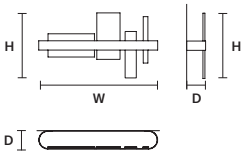

HONICÉ A65

W	65 cm / 25.60"
D	10 cm / 3.90"
H	33 cm / 13.00"
STANDARD INTEGRATED LED LIGHTING	
UP	5,8 W CRI>95 3000 K – 618 NOMINAL LM
DOWN	5,8 W CRI>95 3000 K – 618 NOMINAL LM
ON REQUEST	
UP	5,8 W CRI>95 2700 K – 589 NOMINAL LM
DOWN	5,8 W CRI>95 2700 K – 589 NOMINAL LM
DIMMABLE	
1-10V + PUSH