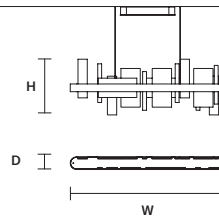

HONICÉ S100

W	100 cm / 39.40"
D	8 cm / 3.10"
H	33 cm / 13.00"
STANDARD INTEGRATED LED LIGHTING	
UP	9,36 W CRI>95 3000 K – 998 NOMINAL LM
DOWN	21,1 W CRI>95 3000 K – 2250 NOMINAL LM
ON REQUEST	
UP	9,36 W CRI>95 2700 K – 951 NOMINAL LM
DOWN	21,1 W CRI>95 2700 K – 2145 NOMINAL LM
DIMMABLE	
0-10V