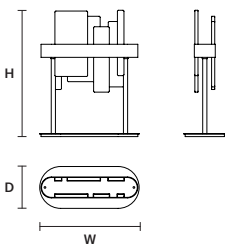

HONICÉ TL

W	38 cm / 15.00"
D	16 cm / 6.30"
H	48 cm / 18.90"
STANDARD INTEGRATED LED LIGHTING	
UP	6 W CRI>95 3000 K – 640 NOMINAL LM
DOWN	6 W CRI>95 3000 K – 640 NOMINAL LM
ON REQUEST	
UP	6 W CRI>95 2700 K – 610 NOMINAL LM
DOWN	6 W CRI>95 2700 K – 610 NOMINAL LM
DIMMABLE	
OWN BUTTON