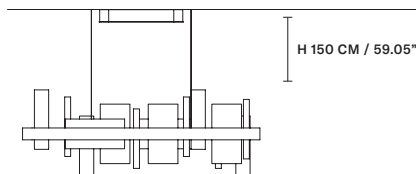

STANDARD CABLES

HONICÉ S200 

W	200 cm / 78.70"
D	8 cm / 3.10"
H	33 cm / 13.00"
STANDARD INTEGRATED LED LIGHTING	
UP	21,1 W CRI>95 3000 K – 2250 NOMINAL LM
DOWN	44,46 W CRI>95 3000 K – 4742 NOMINAL LM
ON REQUEST	
UP	21,1 W CRI>95 2700 K – 2145 NOMINAL LM
DOWN	44,46 W CRI>95 2700 K – 4520 NOMINAL LM
DIMMABLE	
0-10V	

HONICÉ S150 

W	150 cm / 59.10"
D	8 cm / 3.10"
H	33 cm / 13.00"
STANDARD INTEGRATED LED LIGHTING	
UP	17 W CRI>95 3000 K – 1813 NOMINAL LM
DOWN	33,5 W CRI>95 3000 K – 3573 NOMINAL LM
ON REQUEST	
UP	17 W CRI>95 2700 K – 1728 NOMINAL LM
DOWN	33,5 W CRI>95 2700 K – 3405 NOMINAL LM
DIMMABLE	
0-10V	