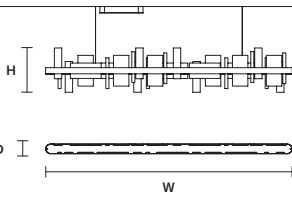

STANDARD CABLES

HONICÉ S200 

W	200 cm / 78.70"
D	8 cm / 3.10"
H	33 cm / 13.00"
STANDARD INTEGRATED LED LIGHTING	
UP	21,1 W CRI>95 3000 K – 2250 NOMINAL LM
DOWN	44,46 W CRI>95 3000 K – 4742 NOMINAL LM
ON REQUEST	
UP	21,1 W CRI>95 2700 K – 2145 NOMINAL LM
DOWN	44,46 W CRI>95 2700 K – 4520 NOMINAL LM
DIMMABLE	
0-10V	