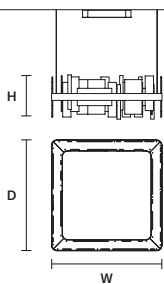

HONICÉ S80

W	80 cm / 31.50"
D	80 cm / 31.50"
H	33 cm / 13.00"
STANDARD INTEGRATED LED LIGHTING	
UP	28,1 W CRI>95 3000 K – 2997 NOMINAL LM
DOWN	60,85 W CRI>95 3000 K – 6490 NOMINAL LM
ON REQUEST	
UP	28,1 W CRI>95 2700 K – 2856 NOMINAL LM
DOWN	60,85 W CRI>95 2700 K – 6186 NOMINAL LM
DIMMABLE	
0-10V