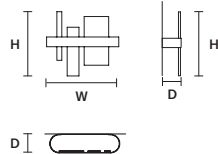

HONICÉ A37

W	37 cm / 14.60"
D	10 cm / 3.90"
H	33 cm / 13.00"
STANDARD INTEGRATED LED LIGHTING	
UP	3,51 W CRI>95 3000 K – 375 NOMINAL LM
DOWN	3,51 W CRI>95 3000 K – 375 NOMINAL LM
ON REQUEST	
UP	3,51 W CRI>95 2700 K – 357 NOMINAL LM
DOWN	3,51 W CRI>95 2700 K – 357 NOMINAL LM
DIMMABLE	
1-10V + PUSH