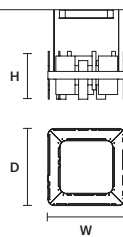

HONICÉ S50

W	50 cm / 19.70"
D	50 cm / 19.70"
H	33 cm / 13.00"
STANDARD INTEGRATED LED LIGHTING	
UP	15,21 W CRI>95 3000 K – 1622 NOMINAL LM
DOWN	32,76 W CRI>95 3000 K – 3494 NOMINAL LM
ON REQUEST	
UP	15,21 W CRI>95 2700 K – 1546 NOMINAL LM
DOWN	32,76 W CRI>95 2700 K – 3330 NOMINAL LM
DIMMABLE	
0-10V