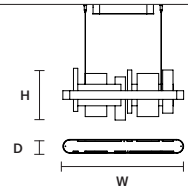

HONICÉ S70

W	70 cm / 27.60"
D	8 cm / 3.10"
H	33 cm / 13.00"
STANDARD INTEGRATED LED LIGHTING	
UP	7 W CRI>95 3000 K – 746 NOMINAL LM
DOWN	15 W CRI>95 3000 K – 1600 NOMINAL LM
ON REQUEST	
UP	7 W CRI>95 2700 K – 711 NOMINAL LM
DOWN	15 W CRI>95 2700 K – 1525 NOMINAL LM
DIMMABLE	
0-10V