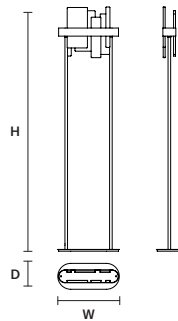

: for the US market, refer to the relevant price list.

HONICÉ A65 

W	65 cm / 25.60"
D	10 cm / 3.90"
H	33 cm / 13.00"
STANDARD INTEGRATED LED LIGHTING	
UP	5,8 W CRI>95 3000 K – 618 NOMINAL LM
DOWN	5,8 W CRI>95 3000 K – 618 NOMINAL LM
ON REQUEST	
UP	5,8 W CRI>95 2700 K – 589 NOMINAL LM
DOWN	5,8 W CRI>95 2700 K – 589 NOMINAL LM
DIMMABLE	
1-10V + PUSH	

HONICÉ A37 

W	37 cm / 14.60"
D	10 cm / 3.90"
H	33 cm / 13.00"
STANDARD INTEGRATED LED LIGHTING	
UP	3,51 W CRI>95 3000 K – 375 NOMINAL LM
DOWN	3,51 W CRI>95 3000 K – 375 NOMINAL LM
ON REQUEST	
UP	3,51 W CRI>95 2700 K – 357 NOMINAL LM
DOWN	3,51 W CRI>95 2700 K – 357 NOMINAL LM
DIMMABLE	
1-10V + PUSH	

HONICÉ TL 

W	38 cm / 15.00"
D	16 cm / 6.30"
H	48 cm / 18.90"
STANDARD INTEGRATED LED LIGHTING	
UP	6 W CRI>95 3000 K – 640 NOMINAL LM
DOWN	6 W CRI>95 3000 K – 640 NOMINAL LM
ON REQUEST	
UP	6 W CRI>95 2700 K – 610 NOMINAL LM
DOWN	6 W CRI>95 2700 K – 610 NOMINAL LM
DIMMABLE	
OWN BUTTON	

HONICÉ STL 

W	38 cm / 15.00"
D	16 cm / 6.30"
H	160 cm / 63.00"
STANDARD INTEGRATED LED LIGHTING	
UP	6 W CRI>95 3000 K – 640 NOMINAL LM
DOWN	6 W CRI>95 3000 K – 640 NOMINAL LM
ON REQUEST	
UP	6 W CRI>95 2700 K – 610 NOMINAL LM
DOWN	6 W CRI>95 2700 K – 610 NOMINAL LM
DIMMABLE	
OWN BUTTON	