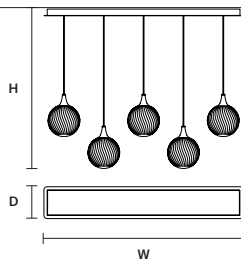

TEE C5 LN 125

W 125 cm / 49.20"
D 20 cm / 7.90"
H MAX 175 cm / 68.90"

STANDARD LIGHTING
5×E14×15 W MAX (NOT INCL.)*
* BULB MAX
Ø 37 mm/1.50" W max 150 mm/5.90"