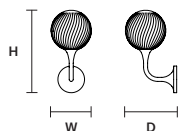

TEE PL8 OV 120 

ø 120 cm / 47.20"
D 80 cm / 31.50"
H 63,5 cm / 25.00"

STANDARD LIGHTING
8×E14×15 W MAX (NOT INCL.)*
* BULB MAX
Ø 37 mm/1.50" W max 150 mm/5.90"

TEE PL8 OV 160 

ø 160 cm / 63.00"
D 107 cm / 42.10"
H 63,5 cm / 25.00"

STANDARD LIGHTING
8×E14×15 W MAX (NOT INCL.)*
* BULB MAX
Ø 37 mm/1.50" W max 150 mm/5.90"

Ⓜ : for the US market, refer to the relevant price list.

TEE A1 20

W 20 cm / 7.90"
D 26 cm / 10.20"
H 41 cm / 16.10"

STANDARD LIGHTING

1x E14x15 W MAX (NOT INCL.)*
* BULB MAX
Ø 37 mm/1.50" W max 150 mm/5.90"

TEE TL1 20

Ø 20 cm / 7.90"
H 48 cm / 18.90"

STANDARD LIGHTING

1x E14x15 W MAX (NOT INCL.)*
* BULB MAX
Ø 37 mm/1.50" W max 150 mm/5.90"