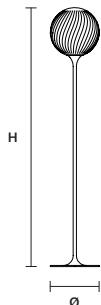

STANDARD LIGHTING
8×E14×15 W MAX (NOT INCL.)*
* BULB MAX
Ø 37 mm/1.50" W max 150 mm/5.90"

Ⓜ : for the US market, refer to the relevant price list.

TEE A1 20

W 20 cm / 7.90"
D 26 cm / 10.20"
H 41 cm / 16.10"

STANDARD LIGHTING

1x E14x15 W MAX (NOT INCL.)*
* BULB MAX
Ø 37 mm/1.50" W max 150 mm/5.90"

TEE TL1 20

Ø 20 cm / 7.90"
H 48 cm / 18.90"

STANDARD LIGHTING

1x E14x15 W MAX (NOT INCL.)*
* BULB MAX
Ø 37 mm/1.50" W max 150 mm/5.90"

TEE STL1

Ø 30 cm / 11.80"
H 160 cm / 63.00"

STANDARD LIGHTING

1x E27x20 W MAX (NOT INCL.)*

* BULB MAX
Ø 62 mm/2.40" W max 185 mm/7.30"

TEE STL3

W 52 cm / 20.50"
D 45 cm / 17.70"
H 170 cm / 66.90"

STANDARD LIGHTING

2x E14x15 W MAX (NOT INCL.)*
1 x E27 x 20 W MAX (NOT INCL.)**
* BULB MAX
Ø 37 mm/1.50" W max 150 mm/5.90"
** BULB MAX
Ø 62 mm/2.40" W max 185 mm/7.30"

TEE C3 RD 40 

Ø 44 cm / 17.30"
H MAX 175 cm / 68.90"