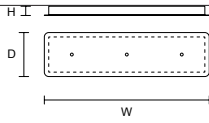

TEE C7 LN 175 

W 175 cm / 68.90"
D 20 cm / 7.90"
H MAX 175 cm / 68.90"

STANDARD LIGHTING
7×E14×15 W MAX (NOT INCL.)*
* BULB MAX
Ø 37 mm/1.50" W max 150 mm/5.90"

: for the US market, refer to the relevant price list.

SINGLE CANOPY

SIZE		FINISHINGS	PRODUCT NAME
Ø	13,2 cm / 5.20"	● G25	TEE S1 20
H	9 cm / 3.50		TEE S1 30

LINEAR CANOPY LN 75

SIZE	FINISHINGS	PRODUCT NAME
W 75 cm / 29.50"	● V91	TEE C3 LN 75
D 20 cm / 7.90"		
H 4 cm / 1.60"		