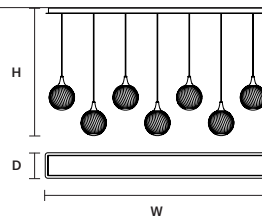

TEE C7 LN 175

W 175 cm / 68.90"
D 20 cm / 7.90"
H MAX 175 cm / 68.90"

STANDARD LIGHTING
7×E14×15 W MAX (NOT INCL.)*
* BULB MAX
Ø 37 mm/1.50" W max 150 mm/5.90"