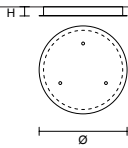

ROUND CANOPY RD 40

SIZE	FINISHINGS	PRODUCT NAME
Ø 40 cm / 15.70"	● V91	TEE C3 RD 40
H 4 cm / 1.60"