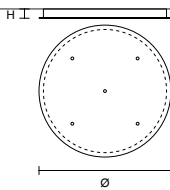

TEE C7 LN 175 

W 175 cm / 68.90"
D 20 cm / 7.90"
H MAX 175 cm / 68.90"

STANDARD LIGHTING
7×E14×15 W MAX (NOT INCL.)*
* BULB MAX
Ø 37 mm/1.50" W max 150 mm/5.90"

: for the US market, refer to the relevant price list.

SINGLE CANOPY

SIZE		FINISHINGS	PRODUCT NAME
Ø	13,2 cm / 5.20"	● G25	TEE S1 20
H	9 cm / 3.50		TEE S1 30

LINEAR CANOPY LN 75

SIZE	FINISHINGS	PRODUCT NAME
W 75 cm / 29.50"	● V91	TEE C3 LN 75
D 20 cm / 7.90"		
H 4 cm / 1.60"		

LINEAR CANOPY LN 125

SIZE	FINISHINGS	PRODUCT NAME
W 125 cm / 49.20"	● V91	TEE C5 LN 125
D 20 cm / 7.90"		
H 4 cm / 1.60"		

LINEAR CANOPY LN 175

SIZE	FINISHINGS	PRODUCT NAME
W 175 cm / 68.90"	● V91	TEE C7 LN 175
D 20 cm / 7.90"		
H 4 cm / 1.60"		

ROUND CANOPY RD 40

SIZE	FINISHINGS	PRODUCT NAME
Ø 40 cm / 15.70"	● V91	TEE C3 RD 40
H 4 cm / 1.60"		

ROUND CANOPY RD 60

SIZE	FINISHINGS	PRODUCT NAME
Ø 60 cm / 23.60"	● V91	TEE C5 RD 60
H 4 cm / 1.60"		

ROUND CANOPY RD 80