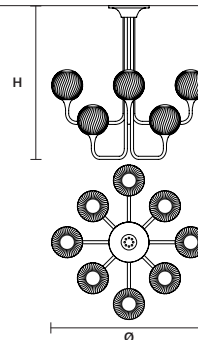

TEE PL1 20 

ø 20 cm / 7.90"
H 49 cm / 19.30"

STANDARD LIGHTING
1×E14×15 W MAX (NOT INCL.)*
* BULB MAX
Ø 37 mm/1.50" W max 150 mm/5.90"

TEE PL1 30 

ø 30 cm / 11.80"
H 64 cm / 25.20"

STANDARD LIGHTING
1×E27×20 W MAX (NOT INCL.)*
* BULB MAX
Ø 62 mm/2.40" W max 185 mm/7.30"

TEE PL5 

ø 85 cm / 33.50"
H 68 cm / 26.80"

STANDARD LIGHTING
5×E14×15 W MAX (NOT INCL.)*
* BULB MAX
Ø 37 mm/1.50" W max 150 mm/5.90"

TEE PL6 95 

ø 94 cm / 37.00"
H 66,5 cm / 26.20"

STANDARD LIGHTING
6×E14×15 W MAX (NOT INCL.)*
* BULB MAX
Ø 37 mm/1.50" W max 150 mm/5.90"

TEE PL8 RD 120 

ø 120 cm / 47.20"
H 76,5 cm / 30.10"

STANDARD LIGHTING
8×E14×15 W MAX (NOT INCL.)*
* BULB MAX
Ø 37 mm/1.50" W max 150 mm/5.90"

TEE PL8 RD 160 

ø 167 cm / 65.70"
H 83,5 cm / 32.90"

STANDARD LIGHTING
8×E27×20 W MAX (NOT INCL.)*
* BULB MAX
Ø 62 mm/2.40" W max 185 mm/7.30"

TEE PL 4+4 RD 100 

ø 100 cm / 39.40"
H 100 cm / 39.40"

STANDARD LIGHTING
8×E14×15 W MAX (NOT INCL.)*
* BULB MAX
Ø 37 mm/1.50" W max 150 mm/5.90"

TEE PL 5+5 RD 120 

ø 120 cm / 47.20"
H 83.5 cm / 32.90"

STANDARD LIGHTING
10×E14×15 W MAX (NOT INCL.)*
* BULB MAX
Ø 37 mm/1.50" W max 150 mm/5.90"