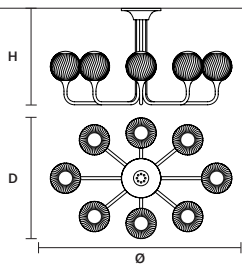

TEE PL 4+4 RD 100 

ø 100 cm / 39.40"
H 100 cm / 39.40"

STANDARD LIGHTING
8×E14×15 W MAX (NOT INCL.)*
* BULB MAX
Ø 37 mm/1.50" W max 150 mm/5.90"

TEE PL 5+5 RD 120 

ø 120 cm / 47.20"
H 83.5 cm / 32.90"

STANDARD LIGHTING
10×E14×15 W MAX (NOT INCL.)*
* BULB MAX
Ø 37 mm/1.50" W max 150 mm/5.90"

TEE PL8 OV 120 

ø 120 cm / 47.20"
D 80 cm / 31.50"
H 63,5 cm / 25.00"

STANDARD LIGHTING
8×E14×15 W MAX (NOT INCL.)*
* BULB MAX
Ø 37 mm/1.50" W max 150 mm/5.90"

TEE PL8 OV 160 

ø 160 cm / 63.00"
D 107 cm / 42.10"
H 63,5 cm / 25.00"

STANDARD LIGHTING
8×E14×15 W MAX (NOT INCL.)*
* BULB MAX
Ø 37 mm/1.50" W max 150 mm/5.90"

Ⓜ : for the US market, refer to the relevant price list.

TEE A1 20

W 20 cm / 7.90"
D 26 cm / 10.20"
H 41 cm / 16.10"