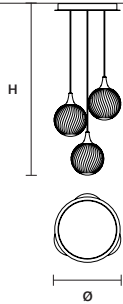

TEE C3 RD 40

Ø 44 cm / 17.30"
H MAX 175 cm / 68.90"

STANDARD LIGHTING
3×E14×15 W MAX (NOT INCL.)*
* BULB MAX
Ø 37 mm/1.50" W max 150 mm/5.90"