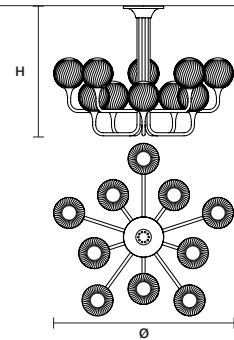

TEE PL 4+4 RD 100 

ø 100 cm / 39.40"
H 100 cm / 39.40"

STANDARD LIGHTING
8×E14×15 W MAX (NOT INCL.)*
* BULB MAX
Ø 37 mm/1.50" W max 150 mm/5.90"

TEE PL 5+5 RD 120 

ø 120 cm / 47.20"
H 83.5 cm / 32.90"

STANDARD LIGHTING
10×E14×15 W MAX (NOT INCL.)*
* BULB MAX
Ø 37 mm/1.50" W max 150 mm/5.90"

TEE PL8 OV 120 

ø 120 cm / 47.20"
D 80 cm / 31.50"
H 63,5 cm / 25.00"

STANDARD LIGHTING
8×E14×15 W MAX (NOT INCL.)*
* BULB MAX
Ø 37 mm/1.50" W max 150 mm/5.90"

TEE PL8 OV 160 

ø 160 cm / 63.00"
D 107 cm / 42.10"
H 63,5 cm / 25.00"

STANDARD LIGHTING
8×E14×15 W MAX (NOT INCL.)*
* BULB MAX
Ø 37 mm/1.50" W max 150 mm/5.90"

Ⓜ : for the US market, refer to the relevant price list.

TEE A1 20

W 20 cm / 7.90"
D 26 cm / 10.20"
H 41 cm / 16.10"