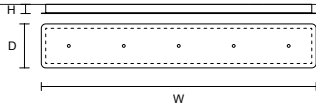

SINGLE CANOPY

SIZE		FINISHINGS	PRODUCT NAME
Ø	13,2 cm / 5.20"	● G25	TEE S1 20
H	9 cm / 3.50		TEE S1 30

LINEAR CANOPY LN 75

SIZE	FINISHINGS	PRODUCT NAME
W 75 cm / 29.50"	● V91	TEE C3 LN 75
D 20 cm / 7.90"		
H 4 cm / 1.60"		

LINEAR CANOPY LN 125

SIZE	FINISHINGS	PRODUCT NAME
W 125 cm / 49.20"	● V91	TEE C5 LN 125
D 20 cm / 7.90"		
H 4 cm / 1.60"		

LINEAR CANOPY LN 175

SIZE	FINISHINGS	PRODUCT NAME
W 175 cm / 68.90"	● V91	TEE C7 LN 175
D 20 cm / 7.90"		
H 4 cm / 1.60"		