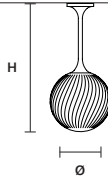

TEE S1 20

∅ 20 cm / 7.90"
H 27 cm / 10.60"

STANDARD LIGHTING

1×E14×15 W MAX (NOT INCL.)*
* BULB MAX
∅ 37 mm/1.50" W max 150 mm/5.90"

TEE S1 30

∅ 30 cm / 11.80"
H 37 cm / 14.60"

STANDARD LIGHTING

1×E27×20 W MAX (NOT INCL.)*
* BULB MAX
∅ 62 mm/2.40" W max 185 mm/7.30"

TEE PL1 20 

ø 20 cm / 7.90"
H 49 cm / 19.30"

STANDARD LIGHTING
1×E14×15 W MAX (NOT INCL.)*
* BULB MAX
Ø 37 mm/1.50" W max 150 mm/5.90"

TEE PL1 30 

ø 30 cm / 11.80"
H 64 cm / 25.20"

STANDARD LIGHTING
1×E27×20 W MAX (NOT INCL.)*
* BULB MAX
Ø 62 mm/2.40" W max 185 mm/7.30"

TEE PL5 

ø 85 cm / 33.50"
H 68 cm / 26.80"

STANDARD LIGHTING
5×E14×15 W MAX (NOT INCL.)*
* BULB MAX
Ø 37 mm/1.50" W max 150 mm/5.90"

TEE PL6 95 

ø 94 cm / 37.00"
H 66,5 cm / 26.20"

STANDARD LIGHTING
6×E14×15 W MAX (NOT INCL.)*
* BULB MAX
Ø 37 mm/1.50" W max 150 mm/5.90"