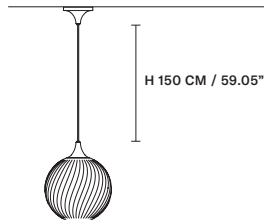

TEE S1 20

∅ 20 cm / 7.90"
H 27 cm / 10.60"

STANDARD LIGHTING

1×E14×15 W MAX (NOT INCL.)*
* BULB MAX
∅ 37 mm/1.50" W max 150 mm/5.90"

TEE S1 30

∅ 30 cm / 11.80"
H 37 cm / 14.60"

STANDARD LIGHTING

1×E27×20 W MAX (NOT INCL.)*
* BULB MAX
∅ 62 mm/2.40" W max 185 mm/7.30"

TEE PL1 20 

ø 20 cm / 7.90"
H 49 cm / 19.30"

STANDARD LIGHTING
1×E14×15 W MAX (NOT INCL.)*
* BULB MAX
Ø 37 mm/1.50" W max 150 mm/5.90"

TEE PL1 30 

ø 30 cm / 11.80"
H 64 cm / 25.20"

STANDARD LIGHTING
1×E27×20 W MAX (NOT INCL.)*
* BULB MAX
Ø 62 mm/2.40" W max 185 mm/7.30"

TEE PL5 

ø 85 cm / 33.50"
H 68 cm / 26.80"

STANDARD LIGHTING
5×E14×15 W MAX (NOT INCL.)*
* BULB MAX
Ø 37 mm/1.50" W max 150 mm/5.90"

TEE PL6 95 

ø 94 cm / 37.00"
H 66,5 cm / 26.20"

STANDARD LIGHTING
6×E14×15 W MAX (NOT INCL.)*
* BULB MAX
Ø 37 mm/1.50" W max 150 mm/5.90"