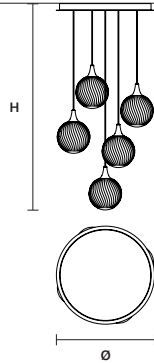

STANDARD LIGHTING

1x E14x15 W MAX (NOT INCL.)*
* BULB MAX
Ø 37 mm/1.50" W max 150 mm/5.90"

TEE TL1 20

Ø 20 cm / 7.90"
H 48 cm / 18.90"

STANDARD LIGHTING

1x E14x15 W MAX (NOT INCL.)*
* BULB MAX
Ø 37 mm/1.50" W max 150 mm/5.90"

TEE STL1

Ø 30 cm / 11.80"
H 160 cm / 63.00"

STANDARD LIGHTING

1x E27x20 W MAX (NOT INCL.)*

* BULB MAX
Ø 62 mm/2.40" W max 185 mm/7.30"

TEE STL3

W 52 cm / 20.50"
D 45 cm / 17.70"
H 170 cm / 66.90"

STANDARD LIGHTING

2x E14x15 W MAX (NOT INCL.)*
1 x E27 x 20 W MAX (NOT INCL.)**
* BULB MAX
Ø 37 mm/1.50" W max 150 mm/5.90"
** BULB MAX
Ø 62 mm/2.40" W max 185 mm/7.30"

TEE C3 RD 40 

Ø 44 cm / 17.30"
H MAX 175 cm / 68.90"

STANDARD LIGHTING
3×E14×15 W MAX (NOT INCL.)*
* BULB MAX
Ø 37 mm/1.50" W max 150 mm/5.90"

TEE C5 RD 60 

Ø 62 cm / 24.40"
H MAX 175 cm / 68.90"

STANDARD LIGHTING
5×E14×15 W MAX (NOT INCL.)*
* BULB MAX
Ø 37 mm/1.50" W max 150 mm/5.90"