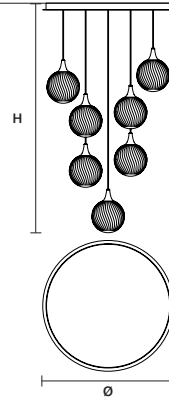

TEE STL1

Ø 30 cm / 11.80"
H 160 cm / 63.00"

STANDARD LIGHTING

1x E27x20 W MAX (NOT INCL.)*

* BULB MAX
Ø 62 mm/2.40" W max 185 mm/7.30"

TEE STL3

W 52 cm / 20.50"
D 45 cm / 17.70"
H 170 cm / 66.90"

STANDARD LIGHTING

2x E14x15 W MAX (NOT INCL.)*
1 x E27 x 20 W MAX (NOT INCL.)**
* BULB MAX
Ø 37 mm/1.50" W max 150 mm/5.90"
** BULB MAX
Ø 62 mm/2.40" W max 185 mm/7.30"

TEE C3 RD 40 

Ø 44 cm / 17.30"
H MAX 175 cm / 68.90"

STANDARD LIGHTING
3×E14×15 W MAX (NOT INCL.)*
* BULB MAX
Ø 37 mm/1.50" W max 150 mm/5.90"

TEE C5 RD 60 

Ø 62 cm / 24.40"
H MAX 175 cm / 68.90"

STANDARD LIGHTING
5×E14×15 W MAX (NOT INCL.)*
* BULB MAX
Ø 37 mm/1.50" W max 150 mm/5.90"

TEE C7 RD 80 

Ø 80 cm / 31.50"
H MAX 175 cm / 68.90"

STANDARD LIGHTING
7×E14×15 W MAX (NOT INCL.)*
* BULB MAX
Ø 37 mm/1.50" W max 150 mm/5.90"

TEE C3 LN 75 

W 75 cm / 29.50"
D 20 cm / 7.90"
H MAX 175 cm / 68.90"