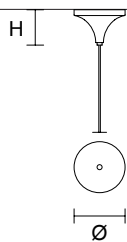

TEE C7 RD 80 

Ø 80 cm / 31.50"
H MAX 175 cm / 68.90"

STANDARD LIGHTING
7×E14×15 W MAX (NOT INCL.)*
* BULB MAX
Ø 37 mm/1.50" W max 150 mm/5.90"

TEE C3 LN 75 

W 75 cm / 29.50"
D 20 cm / 7.90"
H MAX 175 cm / 68.90"

STANDARD LIGHTING
3×E14×15 W MAX (NOT INCL.)*
* BULB MAX
Ø 37 mm/1.50" W max 150 mm/5.90"

TEE C5 LN 125 

W 125 cm / 49.20"
D 20 cm / 7.90"
H MAX 175 cm / 68.90"

STANDARD LIGHTING
5×E14×15 W MAX (NOT INCL.)*
* BULB MAX
Ø 37 mm/1.50" W max 150 mm/5.90"

TEE C7 LN 175 

W 175 cm / 68.90"
D 20 cm / 7.90"
H MAX 175 cm / 68.90"

STANDARD LIGHTING
7×E14×15 W MAX (NOT INCL.)*
* BULB MAX
Ø 37 mm/1.50" W max 150 mm/5.90"

: for the US market, refer to the relevant price list.

SINGLE CANOPY

SIZE		FINISHINGS	PRODUCT NAME
Ø	13,2 cm / 5.20"	● G25	TEE S1 20
H	9 cm / 3.50		TEE S1 30

LINEAR CANOPY LN 75

SIZE	FINISHINGS	PRODUCT NAME
W 75 cm / 29.50"	● V91	TEE C3 LN 75
D 20 cm / 7.90"		
H 4 cm / 1.60"		