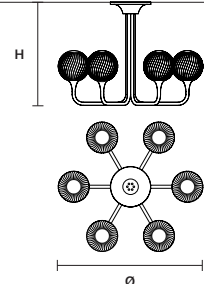

TEE S1 20

∅ 20 cm / 7.90"
H 27 cm / 10.60"

STANDARD LIGHTING

1×E14×15 W MAX (NOT INCL.)*
* BULB MAX
∅ 37 mm/1.50" W max 150 mm/5.90"

TEE S1 30

∅ 30 cm / 11.80"
H 37 cm / 14.60"

STANDARD LIGHTING

1×E27×20 W MAX (NOT INCL.)*
* BULB MAX
∅ 62 mm/2.40" W max 185 mm/7.30"

TEE PL1 20 

ø 20 cm / 7.90"
H 49 cm / 19.30"

STANDARD LIGHTING
1×E14×15 W MAX (NOT INCL.)*
* BULB MAX
Ø 37 mm/1.50" W max 150 mm/5.90"

TEE PL1 30 

ø 30 cm / 11.80"
H 64 cm / 25.20"

STANDARD LIGHTING
1×E27×20 W MAX (NOT INCL.)*
* BULB MAX
Ø 62 mm/2.40" W max 185 mm/7.30"

TEE PL5 

ø 85 cm / 33.50"
H 68 cm / 26.80"

STANDARD LIGHTING
5×E14×15 W MAX (NOT INCL.)*
* BULB MAX
Ø 37 mm/1.50" W max 150 mm/5.90"

TEE PL6 95 

ø 94 cm / 37.00"
H 66,5 cm / 26.20"

STANDARD LIGHTING
6×E14×15 W MAX (NOT INCL.)*
* BULB MAX
Ø 37 mm/1.50" W max 150 mm/5.90"

TEE PL8 RD 120 

ø 120 cm / 47.20"
H 76,5 cm / 30.10"

STANDARD LIGHTING
8×E14×15 W MAX (NOT INCL.)*
* BULB MAX
Ø 37 mm/1.50" W max 150 mm/5.90"

TEE PL8 RD 160 

ø 167 cm / 65.70"
H 83,5 cm / 32.90"

STANDARD LIGHTING
8×E27×20 W MAX (NOT INCL.)*
* BULB MAX
Ø 62 mm/2.40" W max 185 mm/7.30"