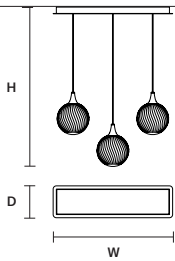

2x E14x15 W MAX (NOT INCL.)*
1 x E27 x 20 W MAX (NOT INCL.)**
* BULB MAX
Ø 37 mm/1.50" W max 150 mm/5.90"
** BULB MAX
Ø 62 mm/2.40" W max 185 mm/7.30"

TEE C3 RD 40 

Ø 44 cm / 17.30"
H MAX 175 cm / 68.90"

STANDARD LIGHTING
3×E14×15 W MAX (NOT INCL.)*
* BULB MAX
Ø 37 mm/1.50" W max 150 mm/5.90"

TEE C5 RD 60 

Ø 62 cm / 24.40"
H MAX 175 cm / 68.90"

STANDARD LIGHTING
5×E14×15 W MAX (NOT INCL.)*
* BULB MAX
Ø 37 mm/1.50" W max 150 mm/5.90"

TEE C7 RD 80 

Ø 80 cm / 31.50"
H MAX 175 cm / 68.90"

STANDARD LIGHTING
7×E14×15 W MAX (NOT INCL.)*
* BULB MAX
Ø 37 mm/1.50" W max 150 mm/5.90"

TEE C3 LN 75 

W 75 cm / 29.50"
D 20 cm / 7.90"
H MAX 175 cm / 68.90"

STANDARD LIGHTING
3×E14×15 W MAX (NOT INCL.)*
* BULB MAX
Ø 37 mm/1.50" W max 150 mm/5.90"

TEE C5 LN 125 

W 125 cm / 49.20"
D 20 cm / 7.90"
H MAX 175 cm / 68.90"

STANDARD LIGHTING
5×E14×15 W MAX (NOT INCL.)*
* BULB MAX
Ø 37 mm/1.50" W max 150 mm/5.90"