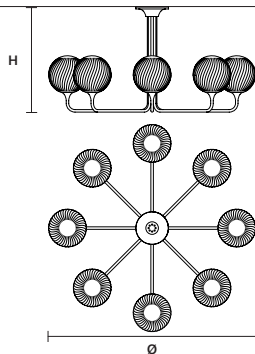

TEE PL1 20 

ø 20 cm / 7.90"
H 49 cm / 19.30"

STANDARD LIGHTING
1×E14×15 W MAX (NOT INCL.)*
* BULB MAX
Ø 37 mm/1.50" W max 150 mm/5.90"

TEE PL1 30 

ø 30 cm / 11.80"
H 64 cm / 25.20"

STANDARD LIGHTING
1×E27×20 W MAX (NOT INCL.)*
* BULB MAX
Ø 62 mm/2.40" W max 185 mm/7.30"

TEE PL5 

ø 85 cm / 33.50"
H 68 cm / 26.80"

STANDARD LIGHTING
5×E14×15 W MAX (NOT INCL.)*
* BULB MAX
Ø 37 mm/1.50" W max 150 mm/5.90"

TEE PL6 95 

ø 94 cm / 37.00"
H 66,5 cm / 26.20"

STANDARD LIGHTING
6×E14×15 W MAX (NOT INCL.)*
* BULB MAX
Ø 37 mm/1.50" W max 150 mm/5.90"

TEE PL8 RD 120 

ø 120 cm / 47.20"
H 76,5 cm / 30.10"

STANDARD LIGHTING
8×E14×15 W MAX (NOT INCL.)*
* BULB MAX
Ø 37 mm/1.50" W max 150 mm/5.90"

TEE PL8 RD 160 

ø 167 cm / 65.70"
H 83,5 cm / 32.90"

STANDARD LIGHTING
8×E27×20 W MAX (NOT INCL.)*
* BULB MAX
Ø 62 mm/2.40" W max 185 mm/7.30"

TEE PL 4+4 RD 100 

ø 100 cm / 39.40"
H 100 cm / 39.40"

STANDARD LIGHTING
8×E14×15 W MAX (NOT INCL.)*
* BULB MAX
Ø 37 mm/1.50" W max 150 mm/5.90"

TEE PL 5+5 RD 120 

ø 120 cm / 47.20"
H 83.5 cm / 32.90"

STANDARD LIGHTING
10×E14×15 W MAX (NOT INCL.)*
* BULB MAX
Ø 37 mm/1.50" W max 150 mm/5.90"