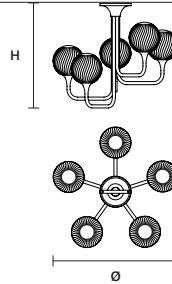

TEE S1 20

∅ 20 cm / 7.90"
H 27 cm / 10.60"

STANDARD LIGHTING

1×E14×15 W MAX (NOT INCL.)*
* BULB MAX
∅ 37 mm/1.50" W max 150 mm/5.90"

TEE S1 30

∅ 30 cm / 11.80"
H 37 cm / 14.60"

STANDARD LIGHTING

1×E27×20 W MAX (NOT INCL.)*
* BULB MAX
∅ 62 mm/2.40" W max 185 mm/7.30"

TEE PL1 20 

ø 20 cm / 7.90"
H 49 cm / 19.30"

STANDARD LIGHTING
1×E14×15 W MAX (NOT INCL.)*
* BULB MAX
Ø 37 mm/1.50" W max 150 mm/5.90"

TEE PL1 30 

ø 30 cm / 11.80"
H 64 cm / 25.20"

STANDARD LIGHTING
1×E27×20 W MAX (NOT INCL.)*
* BULB MAX
Ø 62 mm/2.40" W max 185 mm/7.30"

TEE PL5 

ø 85 cm / 33.50"
H 68 cm / 26.80"

STANDARD LIGHTING
5×E14×15 W MAX (NOT INCL.)*
* BULB MAX
Ø 37 mm/1.50" W max 150 mm/5.90"

TEE PL6 95 

ø 94 cm / 37.00"
H 66,5 cm / 26.20"

STANDARD LIGHTING
6×E14×15 W MAX (NOT INCL.)*
* BULB MAX
Ø 37 mm/1.50" W max 150 mm/5.90"