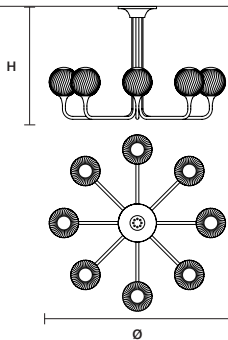

TEE PL8 RD 120

ø 120 cm / 47.20"
H 76,5 cm / 30.10"

STANDARD LIGHTING
8×E14×15 W MAX (NOT INCL.)*
* BULB MAX
Ø 37 mm/1.50" W max 150 mm/5.90"