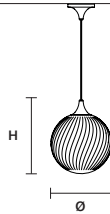

TEE S1 20

∅ 20 cm / 7.90"
H 27 cm / 10.60"

STANDARD LIGHTING

1×E14×15 W MAX (NOT INCL.)*
* BULB MAX
∅ 37 mm/1.50" W max 150 mm/5.90"

TEE S1 30

∅ 30 cm / 11.80"
H 37 cm / 14.60"

STANDARD LIGHTING

1×E27×20 W MAX (NOT INCL.)*
* BULB MAX
∅ 62 mm/2.40" W max 185 mm/7.30"

TEE PL1 20 

ø 20 cm / 7.90"
H 49 cm / 19.30"

STANDARD LIGHTING
1×E14×15 W MAX (NOT INCL.)*
* BULB MAX
Ø 37 mm/1.50" W max 150 mm/5.90"

TEE PL1 30 

ø 30 cm / 11.80"
H 64 cm / 25.20"

STANDARD LIGHTING
1×E27×20 W MAX (NOT INCL.)*
* BULB MAX
Ø 62 mm/2.40" W max 185 mm/7.30"

TEE PL5 

ø 85 cm / 33.50"
H 68 cm / 26.80"

STANDARD LIGHTING
5×E14×15 W MAX (NOT INCL.)*
* BULB MAX
Ø 37 mm/1.50" W max 150 mm/5.90"

TEE PL6 95 

ø 94 cm / 37.00"
H 66,5 cm / 26.20"

STANDARD LIGHTING
6×E14×15 W MAX (NOT INCL.)*
* BULB MAX
Ø 37 mm/1.50" W max 150 mm/5.90"