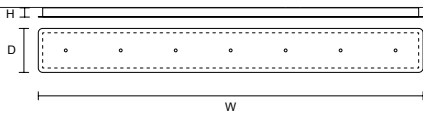

LINEAR CANOPY LN 175

SIZE	FINISHINGS	PRODUCT NAME
W 175 cm / 68.90"	● V91	TEE C7 LN 175
D 20 cm / 7.90"		
H 4 cm / 1.60"		

ROUND CANOPY RD 40

SIZE	FINISHINGS	PRODUCT NAME
Ø 40 cm / 15.70"	● V91	TEE C3 RD 40
H 4 cm / 1.60"