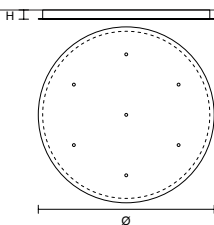

SINGLE CANOPY

SIZE		FINISHINGS	PRODUCT NAME
Ø	13,2 cm / 5.20"	● G25	TEE S1 20
H	9 cm / 3.50		TEE S1 30

LINEAR CANOPY LN 75

SIZE	FINISHINGS	PRODUCT NAME
W 75 cm / 29.50"	● V91	TEE C3 LN 75
D 20 cm / 7.90"		
H 4 cm / 1.60"		

LINEAR CANOPY LN 125

SIZE	FINISHINGS	PRODUCT NAME
W 125 cm / 49.20"	● V91	TEE C5 LN 125
D 20 cm / 7.90"		
H 4 cm / 1.60"		

LINEAR CANOPY LN 175

SIZE	FINISHINGS	PRODUCT NAME
W 175 cm / 68.90"	● V91	TEE C7 LN 175
D 20 cm / 7.90"		
H 4 cm / 1.60"		

ROUND CANOPY RD 40

SIZE	FINISHINGS	PRODUCT NAME
Ø 40 cm / 15.70"	● V91	TEE C3 RD 40
H 4 cm / 1.60"		

ROUND CANOPY RD 60

SIZE	FINISHINGS	PRODUCT NAME
Ø 60 cm / 23.60"	● V91	TEE C5 RD 60
H 4 cm / 1.60"		

ROUND CANOPY RD 80

SIZE	FINISHINGS	PRODUCT NAME
Ø 80 cm / 31.50"	● V91	TEE C7 RD 80
H 4 cm / 1.60"		