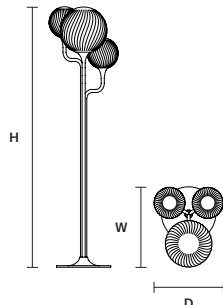

STANDARD LIGHTING
8×E14×15 W MAX (NOT INCL.)*
* BULB MAX
Ø 37 mm/1.50" W max 150 mm/5.90"

Ⓜ : for the US market, refer to the relevant price list.

TEE A1 20

W 20 cm / 7.90"
D 26 cm / 10.20"
H 41 cm / 16.10"

STANDARD LIGHTING

1x E14x15 W MAX (NOT INCL.)*
* BULB MAX
Ø 37 mm/1.50" W max 150 mm/5.90"

TEE TL1 20

Ø 20 cm / 7.90"
H 48 cm / 18.90"

STANDARD LIGHTING

1x E14x15 W MAX (NOT INCL.)*
* BULB MAX
Ø 37 mm/1.50" W max 150 mm/5.90"

TEE STL1

Ø 30 cm / 11.80"
H 160 cm / 63.00"

STANDARD LIGHTING

1x E27x20 W MAX (NOT INCL.)*

* BULB MAX
Ø 62 mm/2.40" W max 185 mm/7.30"

TEE STL3

W 52 cm / 20.50"
D 45 cm / 17.70"
H 170 cm / 66.90"

STANDARD LIGHTING

2x E14x15 W MAX (NOT INCL.)*
1 x E27 x 20 W MAX (NOT INCL.)**
* BULB MAX
Ø 37 mm/1.50" W max 150 mm/5.90"
** BULB MAX
Ø 62 mm/2.40" W max 185 mm/7.30"

TEE C3 RD 40 

Ø 44 cm / 17.30"
H MAX 175 cm / 68.90"