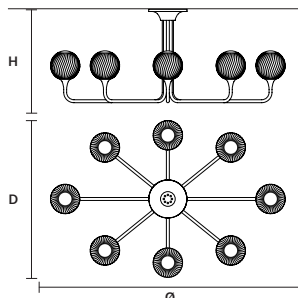

TEE PL 4+4 RD 100 

ø 100 cm / 39.40"
H 100 cm / 39.40"

STANDARD LIGHTING
8×E14×15 W MAX (NOT INCL.)*
* BULB MAX
Ø 37 mm/1.50" W max 150 mm/5.90"

TEE PL 5+5 RD 120 

ø 120 cm / 47.20"
H 83.5 cm / 32.90"

STANDARD LIGHTING
10×E14×15 W MAX (NOT INCL.)*
* BULB MAX
Ø 37 mm/1.50" W max 150 mm/5.90"

TEE PL8 OV 120 

ø 120 cm / 47.20"
D 80 cm / 31.50"
H 63,5 cm / 25.00"

STANDARD LIGHTING
8×E14×15 W MAX (NOT INCL.)*
* BULB MAX
Ø 37 mm/1.50" W max 150 mm/5.90"

TEE PL8 OV 160 

ø 160 cm / 63.00"
D 107 cm / 42.10"
H 63,5 cm / 25.00"

STANDARD LIGHTING
8×E14×15 W MAX (NOT INCL.)*
* BULB MAX
Ø 37 mm/1.50" W max 150 mm/5.90"

Ⓜ : for the US market, refer to the relevant price list.

TEE A1 20

W 20 cm / 7.90"
D 26 cm / 10.20"
H 41 cm / 16.10"