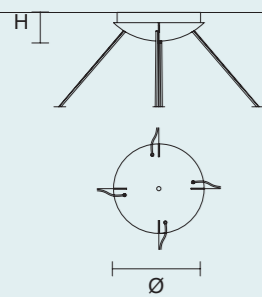

DIMMABLE	
1-10V + PUSH	

SINGLE CANOPIES

SINGLE CANOPY

SIZE	FINISHINGS	PRODUCT NAME
Ø 12 cm / 4.70"	G26 + V91	GIROUETTE S1
H 4 cm / 1.60"		

SINGLE CANOPY

SIZE	FINISHINGS	PRODUCT NAME
Ø 14 cm / 5.60"	G26 + V91	GIROUETTE S3 LN
H 4 cm / 1.60"		

SINGLE CANOPY

SIZE	FINISHINGS	PRODUCT NAME
Ø 22 cm / 8.70"	G26 + V91	GIROUETTE S6 LN
H 4 cm / 1.60"		

SINGLE CANOPY

SIZE	FINISHINGS	PRODUCT NAME
Ø 27,5 cm / 10.80"	G26 + V91	GIROUETTE S8 RD
H 9 cm / 3.50"		GIROUETTE S12 RD
		GIROUETTE S16 RD