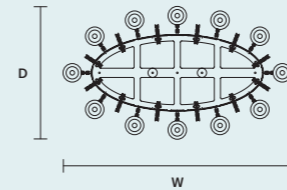

ETERNAL S 24/152/65

W 152 cm / 59.80"
D 86 cm / 33.90"
H 65 cm / 25.60"
■ 43 kg / 94.60 lb

STANDARD LIGHTING
12×E14×10 W MAX (NOT INCL.)
12×E27×20 W MAX (NOT INCL.)