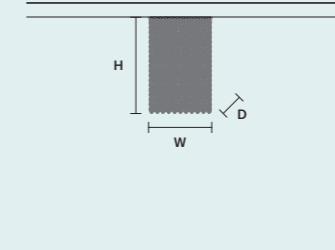

CUBO PL/SQUARE/MEDIUM 40

W	25 cm / 9.80"
D	25 cm / 9.80"
H	40 cm / 15.70"

STANDARD LIGHTING
7xE14x10 W MAX (NOT INCL.)