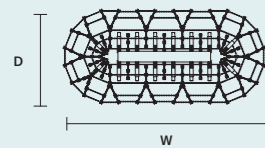

AQABA PL 16/155/37 OV

W 155 cm / 61.00"
D 70 cm / 27.60"
H 37 cm / 14.60"
■ 31 kg / 68.20 lb

INTEGRATED LED LIGHTING

RGB-W 16×LED SOURCE - 136 W TOT

DW 16×LED SOURCE - 129,6 W TOT

STANDARD LIGHTING

16×E14×10 W MAX (NOT INCL.)