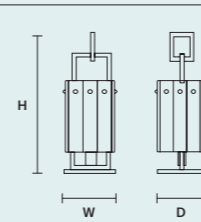

CREK TL 1	
W	15,5 cm / 6.10"
D	15,5 cm / 6.10"
H	41,5 cm / 16.30"
■	5 kg / 11.00 lb
STANDARD LIGHTING	
1×E14×10 W MAX (NOT INCL.)