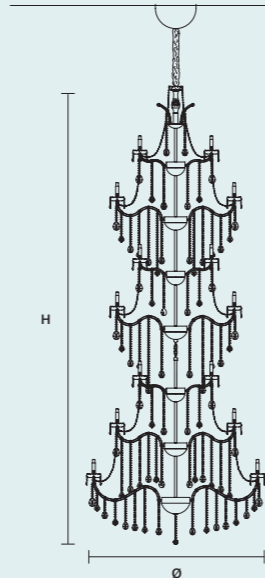

AQABA S 70/150/380

∅ 152 cm / 59.80"
H 380 cm / 149.60"
■ 105 kg / 231.00 lb

INTEGRATED LED LIGHTING

RGB-W 70×LED SOURCE - 595 W TOT

DW 70×LED SOURCE - 567 W TOT

STANDARD LIGHTING

70×E14×10 W MAX (NOT INCL.)