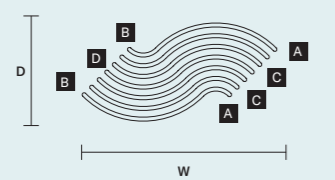

LUSTRALIS R2 SNG	
W 229 cm / 90.20"	
D 116 cm / 45.70"	
H 40 cm / 15.70"	
■ 163 kg / 359.00 lb	

LUSTRALIS T1 DBL	
W 700 cm / 275.60"	
D 320 cm / 126.00"	
H 40 cm / 15.70"	
■ 516 kg / 1138.00 lb	

LUSTRALIS T1 SNG	
W 320 cm / 126.00"	
D 320 cm / 126.00"	
H 40 cm / 15.70"	
■ 258 kg / 569.00 lb	

LUSTRALIS T2 SNG	
W 200 cm / 78.70"	
D 100 cm / 39.40"	
H 40 cm / 15.70"	
■ 83kg / 183.00 lb	

LUSTRALIS SA1 SNG	
W 200 cm / 78.70"	
D 45 cm / 30.30"	
H 40 cm / 15.70"	
■ 38 kg / 84.00 lb	

LUSTRALIS SC1 DBL	
ø 202 cm / 79.50"	
H 350 cm / 137.80"	
■ 167 kg / 368.00 lb	

STANDARD INTEGRATED LED LIGHTING
766 W CRI>90 3000 K – 98420 NOMINAL LM
ON REQUEST
766 W CRI>90 2700 K – 93499 NOMINAL LM

STANDARD INTEGRATED LED LIGHTING
191,5 W CRI>90 3000 K – 24605 NOMINAL LM
ON REQUEST
191,5W CRI>90 2700 K – 23374 NOMINAL LM

STANDARD INTEGRATED LED LIGHTING
609 W CRI>90 3000 K – 78255 NOMINAL LM
ON REQUEST
609 W CRI>90 2700 K – 74342 NOMINAL LM

STANDARD INTEGRATED LED LIGHTING
304,6 W CRI>90 3000 K – 39127 NOMINAL LM
ON REQUEST
304,6 W CRI>90 2700 K – 37170 NOMINAL LM

STANDARD INTEGRATED LED LIGHTING
95,8W CRI>90 3000 K – 12302 NOMINAL LM
ON REQUEST
95,8 W CRI>90 2700 K – 11686 NOMINAL LM

STANDARD INTEGRATED LED LIGHTING
41 W CRI>90 3000 K – 5272 NOMINAL LM
ON REQUEST
41 W CRI>90 2700 K – 5008 NOMINAL LM

STANDARD INTEGRATED LED LIGHTING
191,6 W CRI>90 3000 K – 24605 NOMINAL LM
ON REQUEST
191,6 W CRI>90 2700 K – 23374 NOMINAL LM