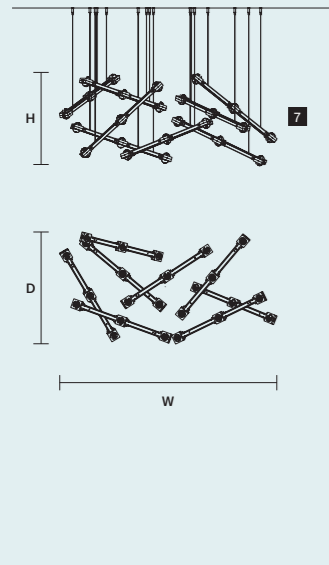

RAQAM N7
BASIC BATCH A
MODULO 7 × 8

W 117 cm / 46.10"
D 60 cm / 23.60"
H 50 cm / 19.70"
■ 12 kg / 26.40 lb

INTEGRATED LED LIGHTING
48 LED LIGHTS CRI>85
3000 K – 72 W
9360 NOMINAL LM