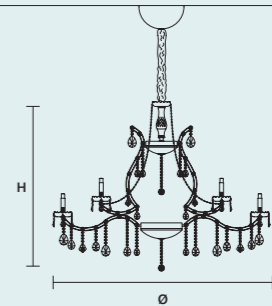

STANDARD LIGHTING

24×E14×10 W MAX (NOT INCL.)