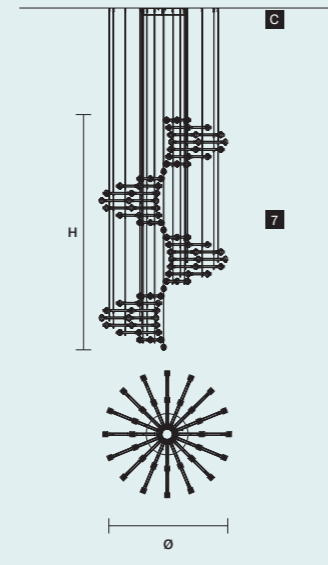

MODULES
5 × 80

CANOPY
D ×1
ø 10 cm / 3.90"
H 2,5 cm / 1.00"

CABLES
×15 SINGLE STEEL CABLES

RAQAM P4
BASIC BATCH A
MODULO 7 × 32

ø 126 cm / 49.60"
H 223 cm / 87.80"
■ 42 kg / 92.40 lb

INTEGRATED LED LIGHTING
192 LED LIGHTS CRI>85
3000 K – 288 W
37440 NOMINAL LM