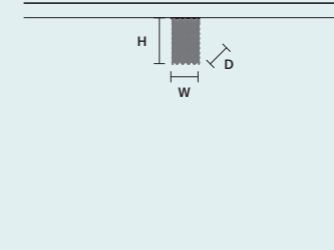

CUBO PL/SQUARE/SMALL 20

W	12,5 cm / 4.90"
D	12,5 cm / 4.90"
H	20 cm / 7.90"

STANDARD LIGHTING
1xE14x10 W MAX (NOT INCL.)