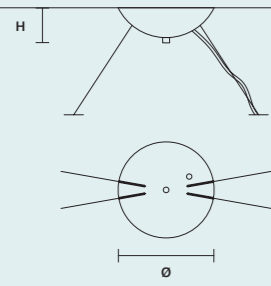

STANDARD LIGHTING

10×E14×10 W MAX (NOT INCL.)

SINGLE CANOPIES

SINGLE CANOPY

SIZE	
Ø	18 cm / 7.10"
H	6 cm / 2.40"

FINISHINGS
● G04

PRODUCT NAME
NUAGE S 6/124/40
NUAGE S 8/160/40
NUAGE S 10/200/40

Diamond