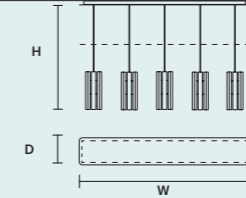

VEGAS C5 LN 125

W	125 cm / 49.20"
D	20 cm / 7.90"
H MAX	150 cm / 59.10"
■	20 kg / 44.00 lb

STANDARD INTEGRATED LED LIGHTING	
27 W CRI>90	3000K - 3440 NOMINAL LM

ON REQUEST	
27 W CRI>90	2700 K – 3268 NOMINAL LM

DIMMABLE	
1-10V + PUSH