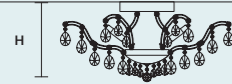

AQABA PL 5/82/36

∅ 82 cm / 32.30"
H 36 cm / 14.20"
■ 15 kg / 33.00 lb

INTEGRATED LED LIGHTING

RGB-W 5×LED SOURCE - 42,5 W TOT

DW 5×LED SOURCE - 40,5 W TOT

STANDARD LIGHTING

5×E14×10 W MAX (NOT INCL.)