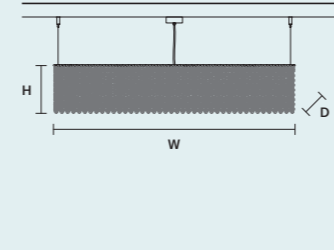

CUBO S/LONG/P

W	100 cm / 39.40"
D	25 cm / 9.80"
H	20 cm / 7.90"

STANDARD LIGHTING
12xE14x10 W MAX (NOT INCL.)