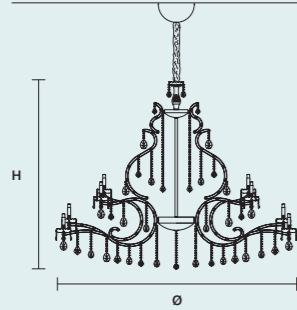

AQABA S 40/200/155

∅ 200 cm / 78.70"
H 155 cm / 61.00"
■ 82 kg / 180.40 lb

INTEGRATED LED LIGHTING

RGB-W 40×LED SOURCE - 340 W TOT

DW 40×LED SOURCE - 324 W TOT

STANDARD LIGHTING

40×E14×10 W MAX (NOT INCL.)