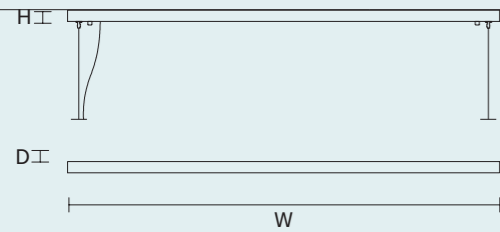

SINGLE CANOPY

SIZE		FINISHINGS	PRODUCT NAME
W	116 cm / 45.700"	G18	CREK S22
D	3 cm / 1.20"		
H	3 cm / 1.20"