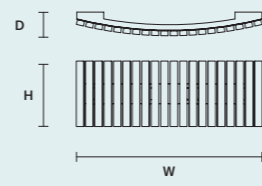

VEGAS A G

W	79 cm / 31.10"
D	10 cm / 3.90"
H	28 cm / 11.00"
■	10 kg / 22.00 lb

STANDARD INTEGRATED LED LIGHTING	
14 W CRI>90	3000 K – 1492 NOMINAL LM

ON REQUEST	
14 W CRI>90	2700 K – 1424 NOMINAL LM

DIMMABLE	
NO