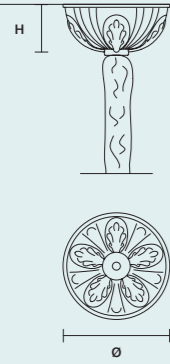

STANDARD LIGHTING
12×E14×10 W MAX (NOT INCL.)

SINGLE CANOPIES

SINGLE CANOPY

SIZE		FINISHINGS	PRODUCT NAME
Ø	14 cm / 5.50"	G03	ODESSA S 6/70/65
H	6,5 cm / 2.60"		ODESSA S 8/90/80

SINGLE CANOPY

SIZE		FINISHINGS	PRODUCT NAME
Ø	20 cm / 7.90"	G03	ODESSA S 8/90/120
H	8 cm / 3.10"		ODESSA S 12/120/95
			ODESSA S 12/120/155