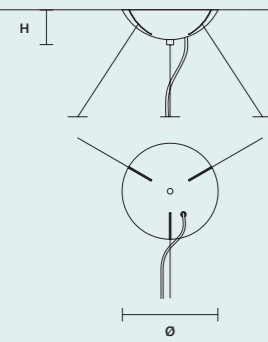

SINGLE CANOPIES

SINGLE CANOPY

SIZE	
Ø	18 cm / 7.10"
H	6 cm / 2.40"

FINISHINGS
● G04

PRODUCT NAME
CRISTALLE S 6/33/210
CRISTALLE S 8/60/30 RD
CRISTALLE S 10/80/35 RD