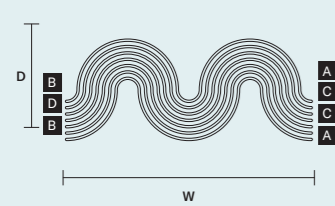

GALASSIA R1 DBL	
W 486 cm / 191.30"	
D 202 cm / 79.50"	
H 100 cm / 39.40"	
■ 440 kg / 970.00 lb	

GALASSIA R2 SNG	
W 229 cm / 90.20"	
D 116 cm / 45.70"	
H 100 cm / 39.40"	
■ 110 kg / 243.00 lb	

GALASSIA T1 DBL	
W 700 cm / 275.60"	
D 320 cm / 126.00"	
H 50 cm / 19.70"	
■ 320 kg / 706.00 lb	

GALASSIA T1 SNG	
W 320 cm / 126.00"	
D 320 cm / 126.00"	
H 50 cm / 19.70"	
■ 160 kg / 353.00 lb	

GALASSIA T2 SNG	
W 200 cm / 78.70"	
D 100 cm / 39.40"	
H 50 cm / 19.70"	
■ 50 kg / 110.00 lb	

GALASSIA SA1 SNG	
W 200 cm / 78.70"	
D 45 cm / 30.30"	
H 50 cm / 19.70"	
■ 22 kg / 49.00 lb	

GALASSIA SC1 DBL	
ø 202 cm / 79.50"	
H 350 cm / 137.80"	
■ 105 kg / 232.00 lb	

STANDARD INTEGRATED LED LIGHTING
766 W CRI>90
3000 K – 98420 NOMINAL LM
ON REQUEST
766 W CRI>90
2700 K – 93499 NOMINAL LM

STANDARD INTEGRATED LED LIGHTING
191,5 W CRI>90
3000 K – 24605 NOMINAL LM
ON REQUEST
191,5W CRI>90
2700 K – 23374 NOMINAL LM

STANDARD INTEGRATED LED LIGHTING
609 W CRI>90
3000 K – 78255 NOMINAL LM
ON REQUEST
609W CRI>90
2700 K – 74342 NOMINAL LM

STANDARD INTEGRATED LED LIGHTING
304,6 W CRI>90
3000 K – 39127 NOMINAL LM
ON REQUEST
304,6 W CRI>90
2700 K – 37170 NOMINAL LM

STANDARD INTEGRATED LED LIGHTING
95,8 W CRI>90
3000 K – 12302 NOMINAL LM
ON REQUEST
95,8 W CRI>90
2700 K – 11686 NOMINAL LM

STANDARD INTEGRATED LED LIGHTING
41 W CRI>90
3000 K – 5272 NOMINAL LM
ON REQUEST
41 W CRI>90
2700 K – 5008 NOMINAL LM

STANDARD INTEGRATED LED LIGHTING
191,6 W CRI>90
3000 K – 24605 NOMINAL LM
ON REQUEST
191,6 W CRI>90
2700 K – 23374 NOMINAL LM