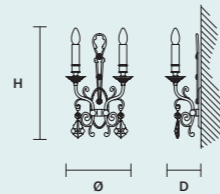

ODESSA A 2/27/43

W 27 cm / 10.60"
D 14 cm / 5.50"
H 43 cm / 16.90"
■ 1,5 kg / 3.30 lb

STANDARD LIGHTING
2×E14×10 W MAX (NOT INCL.)