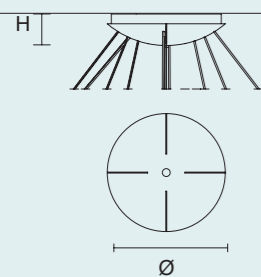

SINGLE CANOPY

SIZE	FINISHINGS	PRODUCT NAME
Ø 38 cm / 15.00"	G26 + V91	GIROUETTE COMBO S36
H 11 cm / 4.30"