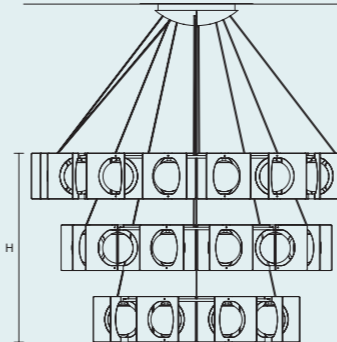

DIMMABLE	
1-10V + PUSH	

GIROUETTE COMBO S36

∅	152,5 cm / 60.00"
H	87 cm / 34.30"
■	72 kg / 159.00 lb

STANDARD INTEGRATED LED LIGHTING	
162 W CRI>90	
3000 K - 17496 NOMINAL LM	

ON REQUEST	
162 W CRI>90	
2700 K - 16704 NOMINAL LM	

DIMMABLE	
1-10V + PUSH	

SINGLE CANOPIES

SINGLE CANOPY

SIZE	FINISHINGS	PRODUCT NAME
Ø 12 cm / 4.70"	G26 + V91	GIROUETTE S1
H 4 cm / 1.60"		

SINGLE CANOPY

SIZE	FINISHINGS	PRODUCT NAME
Ø 14 cm / 5.60"	G26 + V91	GIROUETTE S3 LN
H 4 cm / 1.60"		