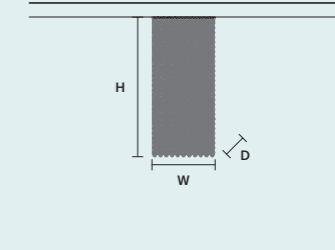

CUBO PL/SQUARE/MEDIUM 60

W	25 cm / 9.80"
D	25 cm / 9.80"
H	60 cm / 23.60"

STANDARD LIGHTING
8xE14x10 W MAX (NOT INCL.)