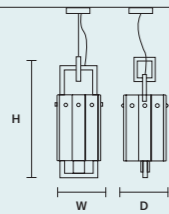

DIMMING CONTROL

Only with dimmable bulbs

DISCOVER MORE

CREK S1	
W	15,5 cm / 6.10"
D	15,5 cm / 6.10"
H	40 cm / 15.70"
■	4 kg / 9.00 lb
STANDARD LIGHTING	
1×E14×10 W MAX (NOT INCL.)	

CREK S5	
STANDARD LIGHTING	
5×E14×10 W MAX (NOT INCL.)	