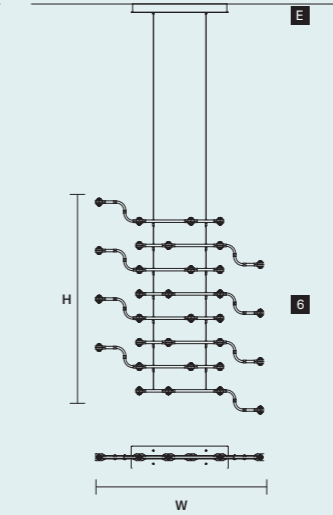

**RAQAM N2
BASIC BATCH B8
MODULO 6 × 8**

W 121 cm / 47.60"
H 155 cm / 61.00"
■ 16 kg / 35.20 lb

INTEGRATED LED LIGHTING
64 LED LIGHTS CRI>85
3000 K – 96 W
12480 NOMINAL LM