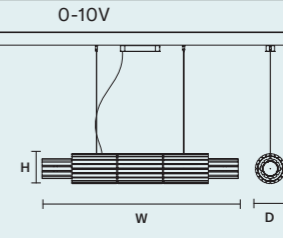

VEGAS BIL 180	
W	175 cm / 68.90"
D	27 cm / 10.60"
H	27 cm / 10.60"
■	58 kg / 128.00 lb
STANDARD INTEGRATED LED LIGHTING	
72 W CRI>90 3000 K - 7680 NOMINAL LM	
ON REQUEST	
72 W CRI>90 2700 K - 7320 NOMINAL LM	
DIMMABLE	
0-10V