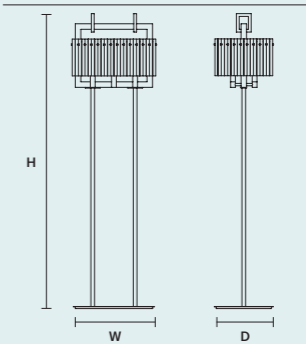

Crek

Telaio in metallo con listelli di vetro «Crek» (ispirato al cristallo di rocca).

Metal frame with «Crek» glass panels (inspired by rock crystal).

Metallrahmen mit «Crek» Glasplatten (inspiriert von dem Bergkristall).

Marco de metal con listones de vidrio «Crek» (inspirado al cristal de roca).

Structure en métal avec tiges de verre «Crek» (inspiré du cristal de roche).

Металлический каркас со стеклом «Crek» (имитация горного хрусталя).

这种灯具具有金属的结构，而且它有«CREK» 玻璃条（类似白水晶）。

إطار معدني بألواح زجاجية «كريك» (مستوحاة من الكريستال الصخري).

DIMMING CONTROL

Only with dimmable bulbs

DISCOVER MORE

CREK S1	
W	15,5 cm / 6.10"
D	15,5 cm / 6.10"
H	40 cm / 15.70"
■	4 kg / 9.00 lb
STANDARD LIGHTING	
1×E14×10 W MAX (NOT INCL.)	

CREK S5	
STANDARD LIGHTING	
5×E14×10 W MAX (NOT INCL.)	

CREK S10	
W	95 cm / 37.40"
D	31,5 cm / 12.40"
H	40 cm / 15.70"
■	25 kg / 55.00 lb
STANDARD LIGHTING	
10×E14×10 W MAX (NOT INCL.)	

CREK TL 1	
W	15,5 cm / 6.10"
D	15,5 cm / 6.10"
H	41,5 cm / 16.30"
■	5 kg / 11.00 lb
STANDARD LIGHTING	
1×E14×10 W MAX (NOT INCL.)	

CREK TL 6	
W	45 cm / 17.70"
D	31 cm / 12.20"
H	41 cm / 16.10"
■	24 kg / 53.00 lb
STANDARD LIGHTING	
6×E14×10 W MAX (NOT INCL.)	

CREK STL 6	
W	45 cm / 17.70"
D	32 cm / 12.60"
H	160 cm / 63.00"
■	26 kg / 57.00 lb
STANDARD LIGHTING	
6×E14×10 W MAX (NOT INCL.)	

CREK S14	
W	123 cm / 48.40"
D	31,5 cm / 12.40"
H	40 cm / 15.70"
■	30 kg / 66.00 lb
STANDARD LIGHTING	
14×E14×10 W MAX (NOT INCL.)	

CREK S18	
W	158 cm / 62.20"
D	31,5 cm / 12.40"
H	40 cm / 15.70"
■	37 kg / 82.00 lb
STANDARD LIGHTING	
18×E14×10 W MAX (NOT INCL.)	

CREK S22	
W	192 cm / 75.60"
D	31,5 cm / 12.40"
H	40 cm / 15.70"
■	45 kg / 99.00 lb
STANDARD LIGHTING	
22×E14×10 W MAX (NOT INCL.)	

CREK C3 LN 75	
W	75 cm / 29.50"
D	20 cm / 7.90"
H MAX	195 cm / 76.80"
■	15 kg / 33.00 lb
STANDARD LIGHTING	
3×E14×10 W MAX (NOT INCL.)