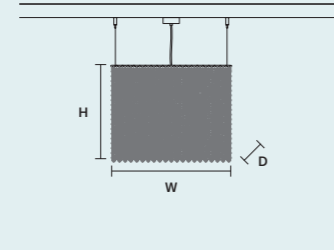

CUBO S/LONG/K

W	50 cm / 19.70"
D	25 cm / 9.80"
H	40 cm / 15.70"

STANDARD LIGHTING
12xE14x10 W MAX (NOT INCL.)