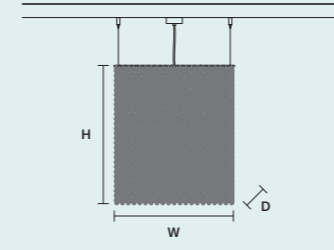

CUBO S/LONG/L

W	50 cm / 19.70"
D	25 cm / 9.80"
H	60 cm / 23.60"

STANDARD LIGHTING
12xE14x10 W MAX (NOT INCL.)