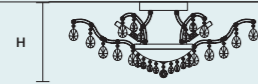

AQABA PL 7/100/40

∅ 100 cm / 39.40"
H 40 cm / 15.70"
■ 25 kg / 55.00 lb

INTEGRATED LED LIGHTING

RGB-W 7×LED SOURCE - 59,5 W TOT

DW 7×LED SOURCE - 56,7 W TOT

STANDARD LIGHTING

7×E14×10 W MAX (NOT INCL.)