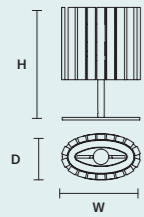

VEGAS TL G

W	30 cm / 11.80"
D	18 cm / 7.10"
H	45 cm / 17.70"
■	11 kg / 24.00 lb

STANDARD INTEGRATED LED LIGHTING	
10,8 W CRI>90	3000 K – 1152 NOMINAL LM

ON REQUEST	
10,8 W CRI>90	2700 K – 1098 NOMINAL LM

DIMMABLE	
OWN BUTTON