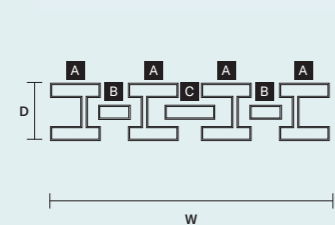

LUSTRALIS O1 SNG		CE	
W	201 cm / 79.10"		
D	201 cm / 79.10"		
H	40 cm / 15.70"		
■	101 kg / 223.00 lb		
STANDARD INTEGRATED LED LIGHTING			
112,4 W CRI>90		3000 K – 14430 NOMINAL LM	
ON REQUEST			
112,4 W CRI>90		2700 K – 13708 NOMINAL LM	

LUSTRALIS O1 TPL		CE	
W	362 cm / 142.50"		
D	201 cm / 79.10"		
H	40 cm / 15.70"		
■	216 kg / 476.00 lb		
STANDARD INTEGRATED LED LIGHTING			
244,8 W CRI>90		3000 K – 31450 NOMINAL LM	
ON REQUEST			
244,8 W CRI>90		2700 K – 29877 NOMINAL LM	

LUSTRALIS O3 SNG		CE	
W	257 cm / 101.20"		
D	156 cm / 61.40"		
H	40 cm / 15.70"		
■	85 kg / 187.00 lb		
STANDARD INTEGRATED LED LIGHTING			
98 W CRI>90		3000 K – 12580 NOMINAL LM	
ON REQUEST			
98 W CRI>90		2700 K – 11950 NOMINAL LM	

LUSTRALIS O4 SNG		CE	
W	279 cm / 109.90"		
D	77 cm / 30.30"		
H	40 cm / 15.70"		
■	76 kg / 168.00 lb		
STANDARD INTEGRATED LED LIGHTING			
75 W CRI>90		3000 K – 9620 NOMINAL LM	
ON REQUEST			
75 W CRI>90		2700 K – 9139 NOMINAL LM	

LUSTRALIS Q1 SNG		CE	
W	227 cm / 89.40"		
D	126 cm / 49.60"		
H	40 cm / 15.70"		
■	99 kg / 218.00 lb		
STANDARD INTEGRATED LED LIGHTING			
146,9 W CRI>90		3000 K – 18870 NOMINAL LM	
ON REQUEST			
146,9 W CRI>90		2700 K – 19926 NOMINAL LM	

LUSTRALIS Q2 SNG		CE	
∅	150 cm / 60.00"		
H	40 cm / 15.70"		
■	108 kg / 238.00 lb		
STANDARD INTEGRATED LED LIGHTING			
129,6 W CRI>90		3000 K – 16650 NOMINAL LM	
ON REQUEST			
129,6 W CRI>90		2700 K – 15818 NOMINAL LM	

MODULES	
A	OUTSIDE 36 × CORNER 20x20
B	INSIDE 4 × CORNER 20x20 2 × STRAIGHT 100 2 × STRAIGHT 50
DRIVER	
1 × RECESSED	

MODULES	
A	COMBO A 12 × CORNER 20x20 2 × STRAIGHT 100 4 × STRAIGHT 50
B	COMBO B 4 × CORNER 20x20 2 × STRAIGHT 50
C	COMBO C 4 × CORNER 20x20 2 × STRAIGHT 100
DRIVER	
2 × RECESSED	

MODULES	
A	OUTSIDE 12 × CORNER 20x20 8 × ARCH 50
B	INSIDE 4 × ARCH 50
DRIVER	
1 × RECESSED	

MODULES	
A	OUTSIDE 20 × CORNER 20x20 16 × ARCH 50
B	INSIDE 4 × ARCH 50 4 × STRAIGHT 100
DRIVER	
2 × RECESSED	

MODULES	
4 × CORNER 20x20 4 × STRAIGHT 50 4 × ARCH 50 4 × ARCH 75	
DRIVER	
1 × RECESSED	

MODULES	
4 × ARCH 75 4 × STRAIGHT 100	
DRIVER	
1 × RECESSED	

MODULES	
A	OUTSIDE 4 × ARCH 125 2 × STRAIGHT 100
B	INSIDE 4 × ARCH 50 2 × STRAIGHT 50
DRIVER	
1 × RECESSED	

MODULES	
4 × ARCH 50 4 × ARCH 100 4 × ARCH 150	
DRIVER	
1 × RECESSED