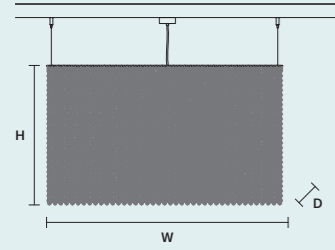

STANDARD LIGHTING

11×E14×10 W MAX (NOT INCL.)

CUBO S/LONG/I 

W	100 cm / 39.40"
D	12,5 cm / 4.90"
H	60 cm / 23.60"

STANDARD LIGHTING
11xE14x10 W MAX (NOT INCL.)

CUBO S/LONG/J 

W	50 cm / 19.70"
D	25 cm / 9.80"
H	20 cm / 7.90"