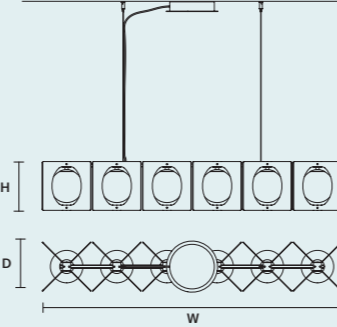

GIROUETTE S6 LN

W	129 cm / 50.80"
D	21 cm / 8.30"
H	21 cm / 8.30"
■	12 kg / 26.00 lb

STANDARD INTEGRATED LED LIGHTING	
27 W CRI>90	
3000 K - 2916 NOMINAL LM	

ON REQUEST	
27 W CRI>90	
2700 K - 2784 NOMINAL LM	

DIMMABLE	
1-10V + PUSH