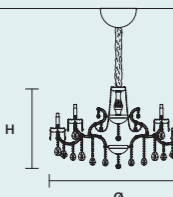

STANDARD LIGHTING

18×E14×10 W MAX (NOT INCL.)