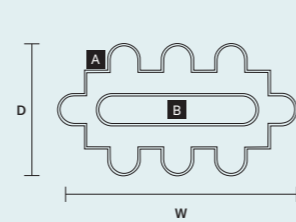

GALASSIA O1 TPL	
W	362 cm / 142.50"
D	201 cm / 79.10"
H	100 cm / 39.40"
■	170 kg / 375.00 lb

GALASSIA O3 SNG	
W	257 cm / 101.20"
D	156 cm / 61.40"
H	25 cm / 9.80"
■	40 kg / 88.00 lb

GALASSIA O4 SNG	
W	279 cm / 109.90"
D	77 cm / 30.30"
H	50 cm / 19.70"
■	47 kg / 104.00 lb

GALASSIA Q1 SNG	
W	227 cm / 89.40"
D	126 cm / 49.60"
H	100 cm / 39.40"
■	80 kg / 176.00 lb

GALASSIA Q2 SNG	
∅	150 cm / 60.00"
H	50 cm / 19.70"
■	67 kg / 148.00 lb

STANDARD INTEGRATED LED LIGHTING	
216 W CRI>90	
3000 K – 27750 NOMINAL LM	
ON REQUEST	
216 W CRI>90	
2700 K – 26362 NOMINAL LM	

STANDARD INTEGRATED LED LIGHTING	
187,2 W CRI>90	
3000 K – 24050 NOMINAL LM	
ON REQUEST	
187,2 W CRI>90	
2700 K – 22847 NOMINAL LM	

STANDARD INTEGRATED LED LIGHTING	
112,4 W CRI>90	
3000 K – 14430 NOMINAL LM	
ON REQUEST	
112,4 W CRI>90	
2700 K – 13708 NOMINAL LM	

STANDARD INTEGRATED LED LIGHTING	
244,8 W CRI>90	
3000 K – 31450 NOMINAL LM	
ON REQUEST	
244,8 W CRI>90	
2700 K – 29877 NOMINAL LM	

STANDARD INTEGRATED LED LIGHTING	
98 W CRI>90	
3000 K – 12580 NOMINAL LM	
ON REQUEST	
98 W CRI>90	
2700 K – 11950 NOMINAL LM	

STANDARD INTEGRATED LED LIGHTING	
75 W CRI>90	
3000 K – 9620 NOMINAL LM	
ON REQUEST	
75 W CRI>90	
2700 K – 9139 NOMINAL LM	

STANDARD INTEGRATED LED LIGHTING	
146,9 W CRI>90	
3000 K – 18870 NOMINAL LM	
ON REQUEST	
146,9 W CRI>90	
2700 K – 19926 NOMINAL LM	

STANDARD INTEGRATED LED LIGHTING	
129,6 W CRI>90	
3000 K – 16650 NOMINAL LM	
ON REQUEST	
129,6 W CRI>90	
2700 K – 15818 NOMINAL LM	

MODULES	
A	OUTSIDE H50 36 × CORNER 20x20
B	INSIDE H50 4 × CORNER 20x20 2 × STRAIGHT 100 2 × STRAIGHT 50
DRIVER	
1 × RECESSED	

MODULES	
A	COMBO A H50 (x4) 12 × CORNER 20x20 2 × STRAIGHT 100 4 × STRAIGHT 50
B	COMBO B H100 (x2) 4 × CORNER 20x20 2 × STRAIGHT 50
C	COMBO C H100 (x1) 4 × CORNER 20x20 2 × STRAIGHT 100
DRIVER	
2 × RECESSED	

MODULES	
A	OUTSIDE H50 12 × CORNER 20x20 8 × ARCH 50
B	INSIDE H100 4 × ARCH 50
DRIVER	
1 × RECESSED	

MODULES	
A	OUTSIDE H50 20 × CORNER 20x20 16 × ARCH 50
B	INSIDE H100 4 × ARCH 50 4 × STRAIGHT 100
DRIVER	
2 × RECESSED	

MODULES	
4 × CORNER 20x20 4 × STRAIGHT 50 4 × ARCH 50 4 × ARCH 75	
DRIVER	
1 × RECESSED	

MODULES	
4 × ARCH 75 4 × STRAIGHT 100	
DRIVER	
1 × RECESSED	

MODULES	
A	OUTSIDE H50 4 × ARCH 125 2 × STRAIGHT 100
B	INSIDE H100 4 × ARCH 50 2 × STRAIGHT 50
DRIVER	
1 × RECESSED	

MODULES	
4 × ARCH 50 4 × ARCH 100 4 × ARCH 150	
DRIVER	
1 × RECESSED