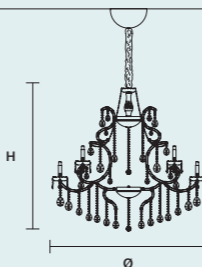

STANDARD LIGHTING

18×E14×10 W MAX (NOT INCL.)