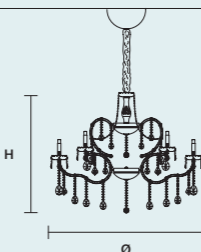

STANDARD LIGHTING

18×E14×10 W MAX (NOT INCL.)