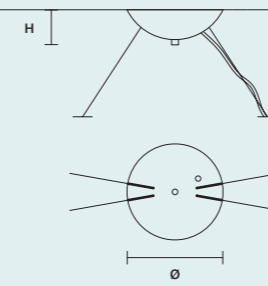

SINGLE CANOPIES

SINGLE CANOPY

SIZE	
Ø	18 cm / 7.10"
H	6 cm / 2.40"

FINISHINGS
● V90

PRODUCT NAME
PALLADIO S 5/80/18 LN
PALLADIO S 6/100/18 LN
PALLADIO S 7/120/18 LN