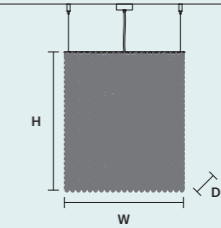

7×E14×10 W MAX (NOT INCL.)

CUBO S/LONG/C

w 50 cm / 19.70"
d 12,5 cm / 4.90"
h 60 cm / 23.60"

STANDARD LIGHTING

7×E14×10 W MAX (NOT INCL.)

CUBO S/LONG/D

w 75 cm / 29.50"
d 12,5 cm / 4.90"
h 20 cm / 7.90"

STANDARD LIGHTING