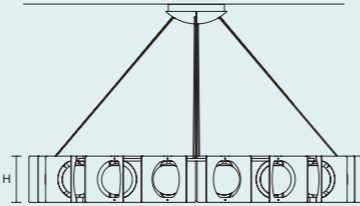

GIROUETTE S16 RD

∅	152,5 cm / 60.00"
H	21 cm / 8.30"
■	32 kg / 71.00 lb

STANDARD INTEGRATED LED LIGHTING	
72 W CRI>90	
3000 K - 7776 NOMINAL LM	

ON REQUEST	
72 W CRI>90	
2700 K - 7424 NOMINAL LM	

DIMMABLE	
1-10V + PUSH