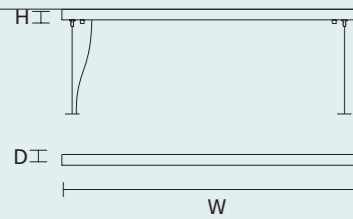

SINGLE CANOPY

SIZE		FINISHINGS	PRODUCT NAME
W	86 cm / 33.80"	G18	CREK S18
D	3 cm / 1.20"		
H	3 cm / 1.20"