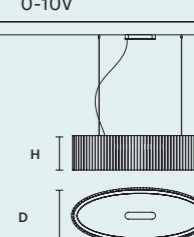

VEGAS S OV160	
W	160 cm / 63.00"
D	65 cm / 25.60"
H	40 cm / 15.70"
■	72 kg / 159.00 lb
STANDARD INTEGRATED LED LIGHTING	
119 W CRI>90 3000 K - 12693 NOMINAL LM	
ON REQUEST	
119 W CRI>90 2700 K - 12098 NOMINAL LM	
DIMMABLE	
0-10V