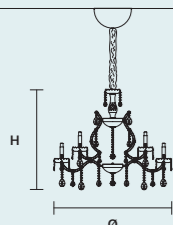

STANDARD LIGHTING

15×E14×10 W MAX (NOT INCL.)