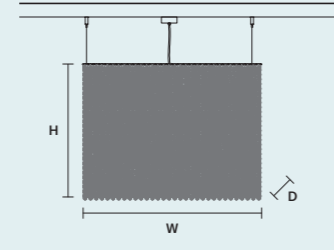

CUBO S/LONG/O

W	75 cm / 29.50"
D	25 cm / 9.80"
H	60 cm / 23.60"

STANDARD LIGHTING
17xE14x10 W MAX (NOT INCL.)