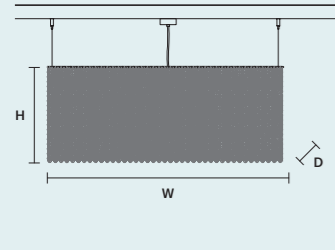

CUBO S/LONG/Q

W	100 cm / 39.40"
D	25 cm / 9.80"
H	40 cm / 15.70"

STANDARD LIGHTING
18xE14x10 W MAX (NOT INCL.)