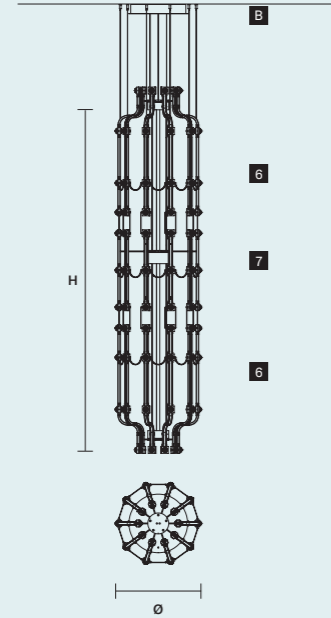

**RAQAM M7
BASIC BATCH A
MODULO 6 × 20 + MODULO 7 × 10**

∅ 62 cm / 24.40"
H 263 cm / 103.50"
■ 62 kg / 136.40 lb

INTEGRATED LED LIGHTING
220 LED LIGHTS CRI>85
3000 K – 330 W
42900 NOMINAL LM