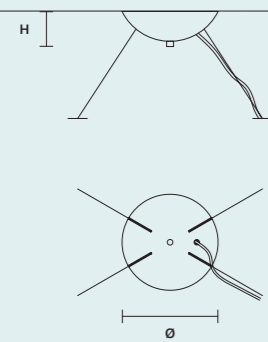

SINGLE CANOPY

SIZE	
Ø	18 cm / 7.10"
H	6 cm / 2.40"

FINISHINGS
● V90

PRODUCT NAME
PALLADIO S 12/103/18 OV
PALLADIO S 16/100/18 RC
PALLADIO S 16/150/18 OV
PALLADIO S 20/150/18 RC
PALLADIO S 22/200/18 OV
PALLADIO S 24/120/18 SQ
PALLADIO S 26/200/18 RC