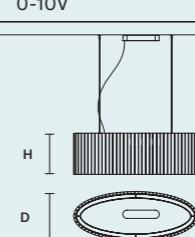

VEGAS S OV120	
W	120 cm / 47.20"
D	48 cm / 18.90"
H	40 cm / 15.70"
■	54 kg / 119.00 lb
STANDARD INTEGRATED LED LIGHTING	
87,6 W CRI>90 3000 K - 9344 NOMINAL LM	
ON REQUEST	
87,6 CRI>90 2700 K - 8906 NOMINAL LM	
DIMMABLE	
0-10V