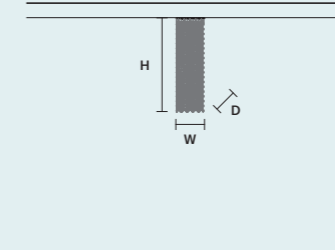

CUBO PL/SQUARE/SMALL 40

W	12,5 cm / 4.90"
D	12,5 cm / 4.90"
H	40 cm / 15.70"

STANDARD LIGHTING
1xE14x10 W MAX (NOT INCL.)