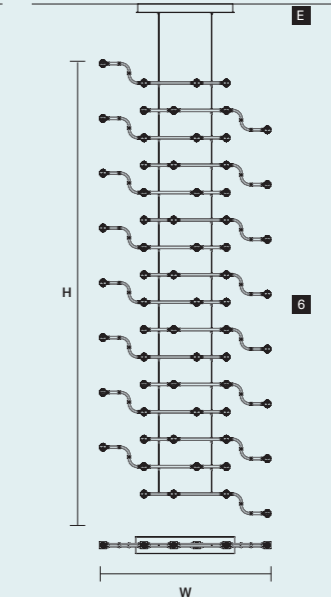

**RAQAM N2
BASIC BATCH B16
MODULO 6 × 16**

W 121 cm / 47.60"
H 311 cm / 122.40"
■ 28 kg / 61.60 lb

INTEGRATED LED LIGHTING
128 LED LIGHTS CRI>85
3000 K – 192 W
24960 NOMINAL LM