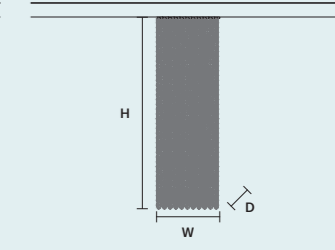

CUBO PL/SQUARE/MEDIUM 80

W	25 cm / 9.80"
D	25 cm / 9.80"
H	80 cm / 31.50"

STANDARD LIGHTING
10xE14x10 W MAX (NOT INCL.)