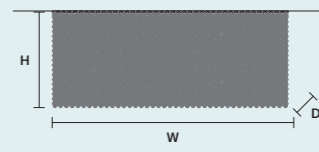

CUBO PL/LONG/Q

W 100 cm / 39.40"
D 25 cm / 9.80"
H 40 cm / 15.70"

STANDARD LIGHTING
18×E14×10 W MAX (NOT INCL.)