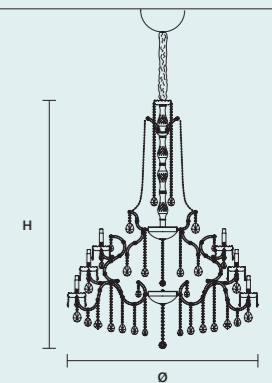

STANDARD LIGHTING

32×E14×10 W MAX (NOT INCL.)