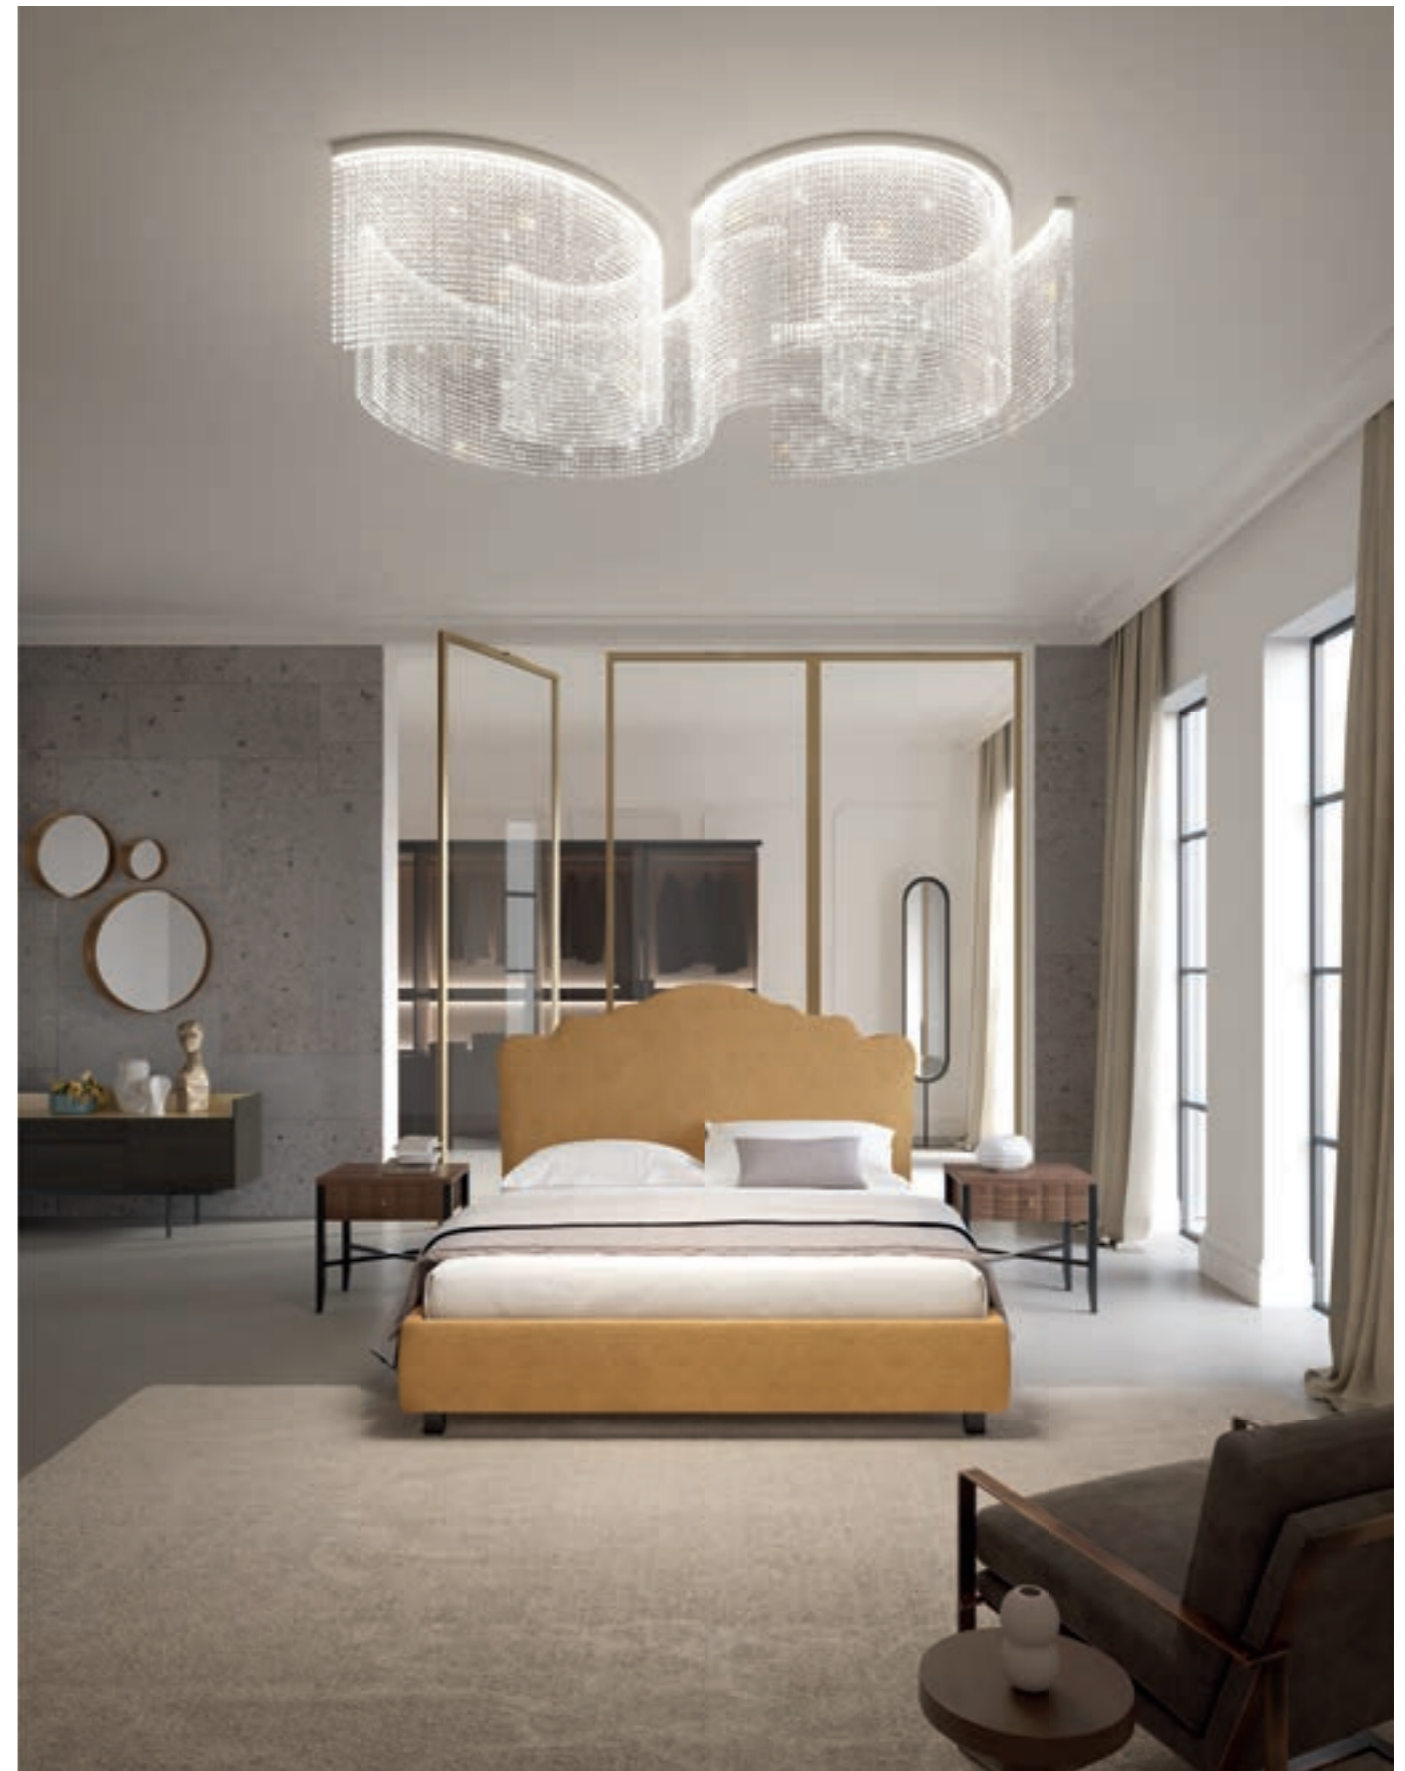

DESIGN BY
MASIERO LAB

CEILING
SUSPENSION
APPLIQUE

Galassia

Telaio in metallo verniciato.
Pendagli trasparenti in vetro o
cristallo. Illuminazione LED.

Painted metal frame. Clear glass
or clear crystal pendants. LED
lighting.