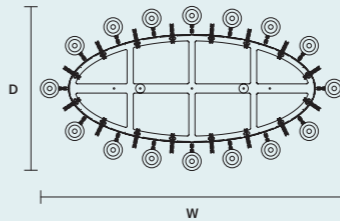

ETERNAL S 32/200/65

W 200 cm / 78.70"
D 110 cm / 43.30"
H 65 cm / 25.60"
■ 60 kg / 132.00 lb

STANDARD LIGHTING
16×E14×10 W MAX (NOT INCL.)
16×E27×20 W MAX (NOT INCL.)