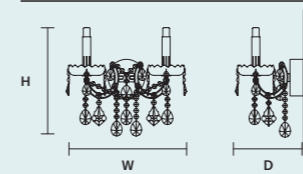

AQABA A 2/40/36

W 40 cm / 15.70"
D 23 cm / 9.10 "
H 36 cm / 14.20"
■ 2,5 kg / 5.50 lb

INTEGRATED LED LIGHTING

RGB-W 2×LED SOURCE - 17 W TOT

DW 2×LED SOURCE - 16,2 W TOT

STANDARD LIGHTING

2×E14×10 W MAX (NOT INCL.)