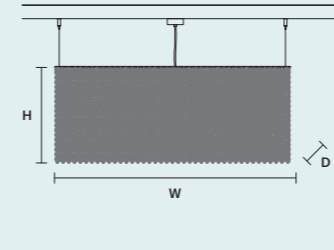

CUBO S/LONG/T

W	100 cm / 39.40"
D	50 cm / 19.70"
H	40 cm / 15.70"

STANDARD LIGHTING
18xE14x10 W MAX (NOT INCL.)