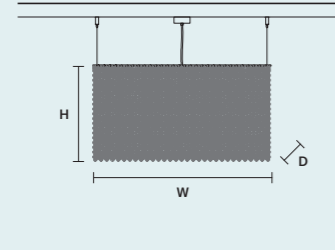

CUBO S/LONG/N

W	75 cm / 29.50"
D	25 cm / 9.80"
H	40 cm / 15.70"

STANDARD LIGHTING
17xE14x10 W MAX (NOT INCL.)