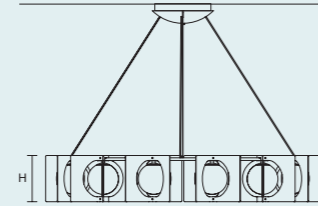

DIMMABLE	
1-10V + PUSH	

GIROUETTE S12 RD

∅	111 cm / 43.70"
H	21 cm / 8.30"
■	24 kg / 53.00 lb

STANDARD INTEGRATED LED LIGHTING	
54 W CRI>90	
3000 K - 5832 NOMINAL LM	

ON REQUEST	
54 W CRI>90	
2700 K - 5568 NOMINAL LM	

DIMMABLE	
1-10V + PUSH	

GIROUETTE S6 LN

W	129 cm / 50.80"
D	21 cm / 8.30"
H	21 cm / 8.30"
■	12 kg / 26.00 lb

STANDARD INTEGRATED LED LIGHTING	
27 W CRI>90	
3000 K - 2916 NOMINAL LM	

ON REQUEST	
27 W CRI>90	
2700 K - 2784 NOMINAL LM	