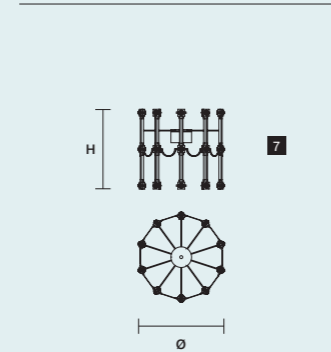

**RAQAM M7 ADDITIONAL
ELEMENT TO INCREASE THE
OVERALL HEIGHT MODULO 7 × 10**

∅ 62 cm / 24.40"
H 58 cm / 22.80"
■ 18 kg / 39.60 lb

INTEGRATED LED LIGHTING
60 LED LIGHTS CRI>85
3000 K – 90 W
11700 NOMINAL LM