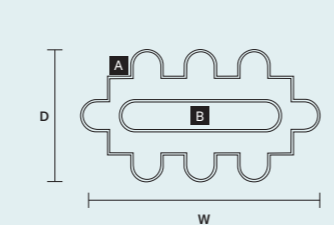

LUSTRALIS O1 SNG		CE	
W	201 cm / 79.10"		
D	201 cm / 79.10"		
H	40 cm / 15.70"		
■	101 kg / 223.00 lb		
STANDARD INTEGRATED LED LIGHTING			
112,4 W CRI>90		3000 K – 14430 NOMINAL LM	
ON REQUEST			
112,4 W CRI>90		2700 K – 13708 NOMINAL LM	

LUSTRALIS O1 TPL		CE	
W	362 cm / 142.50"		
D	201 cm / 79.10"		
H	40 cm / 15.70"		
■	216 kg / 476.00 lb		
STANDARD INTEGRATED LED LIGHTING			
244,8 W CRI>90		3000 K – 31450 NOMINAL LM	
ON REQUEST			
244,8 W CRI>90		2700 K – 29877 NOMINAL LM	

LUSTRALIS O3 SNG		CE	
W	257 cm / 101.20"		
D	156 cm / 61.40"		
H	40 cm / 15.70"		
■	85 kg / 187.00 lb		
STANDARD INTEGRATED LED LIGHTING			
98 W CRI>90		3000 K – 12580 NOMINAL LM	
ON REQUEST			
98 W CRI>90		2700 K – 11950 NOMINAL LM	

LUSTRALIS O4 SNG		CE	
W	279 cm / 109.90"		
D	77 cm / 30.30"		
H	40 cm / 15.70"		
■	76 kg / 168.00 lb		
STANDARD INTEGRATED LED LIGHTING			
75 W CRI>90		3000 K – 9620 NOMINAL LM	
ON REQUEST			
75 W CRI>90		2700 K – 9139 NOMINAL LM	

LUSTRALIS Q1 SNG		CE	
W	227 cm / 89.40"		
D	126 cm / 49.60"		
H	40 cm / 15.70"		
■	99 kg / 218.00 lb		
STANDARD INTEGRATED LED LIGHTING			
146,9 W CRI>90		3000 K – 18870 NOMINAL LM	
ON REQUEST			
146,9 W CRI>90		2700 K – 19926 NOMINAL LM	

LUSTRALIS Q2 SNG		CE	
∅	150 cm / 60.00"		
H	40 cm / 15.70"		
■	108 kg / 238.00 lb		
STANDARD INTEGRATED LED LIGHTING			
129,6 W CRI>90		3000 K – 16650 NOMINAL LM	
ON REQUEST			
129,6 W CRI>90		2700 K – 15818 NOMINAL LM	

MODULES	
A	OUTSIDE 36 × CORNER 20x20
B	INSIDE 4 × CORNER 20x20 2 × STRAIGHT 100 2 × STRAIGHT 50
DRIVER	
1 × RECESSED	

MODULES	
A	COMBO A 12 × CORNER 20x20 2 × STRAIGHT 100 4 × STRAIGHT 50
B	COMBO B 4 × CORNER 20x20 2 × STRAIGHT 50
C	COMBO C 4 × CORNER 20x20 2 × STRAIGHT 100
DRIVER	
2 × RECESSED	

MODULES	
A	OUTSIDE 12 × CORNER 20x20 8 × ARCH 50
B	INSIDE 4 × ARCH 50
DRIVER	
1 × RECESSED	

MODULES	
A	OUTSIDE 20 × CORNER 20x20 16 × ARCH 50
B	INSIDE 4 × ARCH 50 4 × STRAIGHT 100
DRIVER	
2 × RECESSED	

MODULES	
4 × CORNER 20x20 4 × STRAIGHT 50 4 × ARCH 50 4 × ARCH 75	
DRIVER	
1 × RECESSED	

MODULES	
4 × ARCH 75 4 × STRAIGHT 100	
DRIVER	
1 × RECESSED	

MODULES	
A	OUTSIDE 4 × ARCH 125 2 × STRAIGHT 100
B	INSIDE 4 × ARCH 50 2 × STRAIGHT 50
DRIVER	
1 × RECESSED	

MODULES	
4 × ARCH 50 4 × ARCH 100 4 × ARCH 150	
DRIVER	
1 × RECESSED