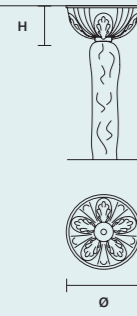

SINGLE CANOPIES

SINGLE CANOPY

SIZE		FINISHINGS	PRODUCT NAME
Ø	14 cm / 5.50"	G03	ODESSA S 6/70/65
H	6,5 cm / 2.60"		ODESSA S 8/90/80