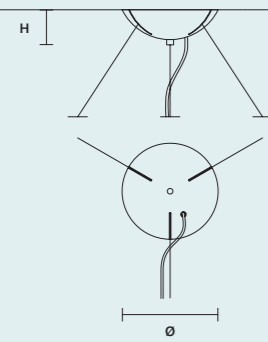

SINGLE CANOPIES

SINGLE CANOPY

SIZE	
Ø	18 cm / 7.10"
H	6 cm / 2.40"

FINISHINGS
● V87

PRODUCT NAME
ROYALE S 9/50/55
ROYALE S 30/80/75
ROYALE S 40/100/110