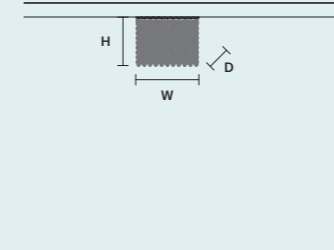

CUBO PL/SQUARE/MEDIUM 20

W	25 cm / 9.80"
D	25 cm / 9.80"
H	20 cm / 7.90"

STANDARD LIGHTING
4xE14x10 W MAX (NOT INCL.)