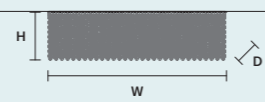

CUBO PL/LONG/M

W 75 cm / 29.50"
D 25 cm / 9.80"
H 20 cm / 7.90"

STANDARD LIGHTING
9×E14×10 W MAX (NOT INCL.)