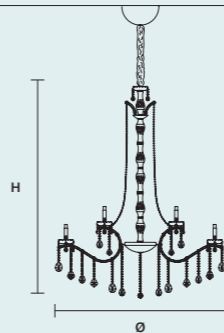

STANDARD LIGHTING

18×E14×10 W MAX (NOT INCL.)