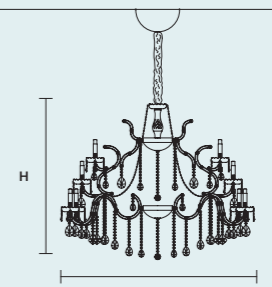

STANDARD LIGHTING

32×E14×10 W MAX (NOT INCL.)