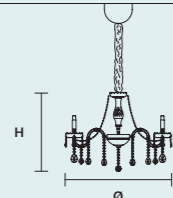

STANDARD LIGHTING

8×E14×10 W MAX (NOT INCL.)