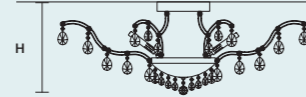

AQABA PL 8/120/45

∅ 120 cm / 47.20"
H 45 cm / 17.70"
■ 36 kg / 79.20 lb

INTEGRATED LED LIGHTING

RGB-W 8×LED SOURCE - 68 W TOT

DW 8×LED SOURCE - 64,8 W TOT

STANDARD LIGHTING

8×E14×10 W MAX (NOT INCL.)