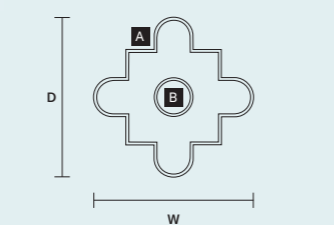

LUSTRALIS O1 SNG		CE	
W	201 cm / 79.10"		
D	201 cm / 79.10"		
H	40 cm / 15.70"		
■	101 kg / 223.00 lb		
STANDARD INTEGRATED LED LIGHTING			
112,4 W CRI>90		3000 K – 14430 NOMINAL LM	
ON REQUEST			
112,4 W CRI>90		2700 K – 13708 NOMINAL LM	

LUSTRALIS O1 TPL		CE	
W	362 cm / 142.50"		
D	201 cm / 79.10"		
H	40 cm / 15.70"		
■	216 kg / 476.00 lb		
STANDARD INTEGRATED LED LIGHTING			
244,8 W CRI>90		3000 K – 31450 NOMINAL LM	
ON REQUEST			
244,8 W CRI>90		2700 K – 29877 NOMINAL LM	

LUSTRALIS O3 SNG		CE	
W	257 cm / 101.20"		
D	156 cm / 61.40"		
H	40 cm / 15.70"		
■	85 kg / 187.00 lb		
STANDARD INTEGRATED LED LIGHTING			
98 W CRI>90		3000 K – 12580 NOMINAL LM	
ON REQUEST			
98 W CRI>90		2700 K – 11950 NOMINAL LM	

LUSTRALIS O4 SNG		CE	
W	279 cm / 109.90"		
D	77 cm / 30.30"		
H	40 cm / 15.70"		
■	76 kg / 168.00 lb		
STANDARD INTEGRATED LED LIGHTING			
75 W CRI>90		3000 K – 9620 NOMINAL LM	
ON REQUEST			
75 W CRI>90		2700 K – 9139 NOMINAL LM	

LUSTRALIS Q1 SNG		CE	
W	227 cm / 89.40"		
D	126 cm / 49.60"		
H	40 cm / 15.70"		
■	99 kg / 218.00 lb		
STANDARD INTEGRATED LED LIGHTING			
146,9 W CRI>90		3000 K – 18870 NOMINAL LM	
ON REQUEST			
146,9 W CRI>90		2700 K – 19926 NOMINAL LM	

LUSTRALIS Q2 SNG		CE	
∅	150 cm / 60.00"		
H	40 cm / 15.70"		
■	108 kg / 238.00 lb		
STANDARD INTEGRATED LED LIGHTING			
129,6 W CRI>90		3000 K – 16650 NOMINAL LM	
ON REQUEST			
129,6 W CRI>90		2700 K – 15818 NOMINAL LM	

MODULES	
A	OUTSIDE 36 × CORNER 20x20
B	INSIDE 4 × CORNER 20x20 2 × STRAIGHT 100 2 × STRAIGHT 50
DRIVER	
1 × RECESSED	

MODULES	
A	COMBO A 12 × CORNER 20x20 2 × STRAIGHT 100 4 × STRAIGHT 50
B	COMBO B 4 × CORNER 20x20 2 × STRAIGHT 50
C	COMBO C 4 × CORNER 20x20 2 × STRAIGHT 100
DRIVER	
2 × RECESSED	

MODULES	
A	OUTSIDE 12 × CORNER 20x20 8 × ARCH 50
B	INSIDE 4 × ARCH 50
DRIVER	
1 × RECESSED	

MODULES	
A	OUTSIDE 20 × CORNER 20x20 16 × ARCH 50
B	INSIDE 4 × ARCH 50 4 × STRAIGHT 100
DRIVER	
2 × RECESSED	

MODULES	
4 × CORNER 20x20 4 × STRAIGHT 50 4 × ARCH 50 4 × ARCH 75	
DRIVER	
1 × RECESSED	

MODULES	
4 × ARCH 75 4 × STRAIGHT 100	
DRIVER	
1 × RECESSED	

MODULES	
A	OUTSIDE 4 × ARCH 125 2 × STRAIGHT 100
B	INSIDE 4 × ARCH 50 2 × STRAIGHT 50
DRIVER	
1 × RECESSED	

MODULES	
4 × ARCH 50 4 × ARCH 100 4 × ARCH 150	
DRIVER	
1 × RECESSED