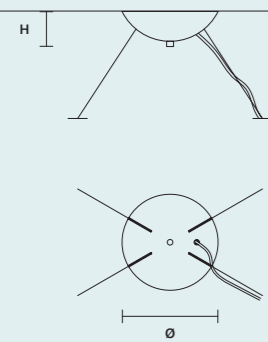

SIZE	
Ø	18 cm / 7.10"
H	6 cm / 2.40"

FINISHINGS
● V87

PRODUCT NAME
ROYALE S 12/85/50 OV

SINGLE CANOPY

SIZE	
Ø	18 cm / 7.10"
H	6 cm / 2.40"

FINISHINGS
● V87

PRODUCT NAME
ROYALE S 24/120/50 OV
ROYALE S 36/155/50 OV