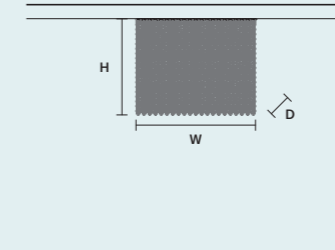

CUBO PL/SQUARE/LARGE 40

W	50 cm / 19.70"
D	50 cm / 19.70"
H	40 cm / 15.70"

STANDARD LIGHTING
12xE14x10 W MAX (NOT INCL.)