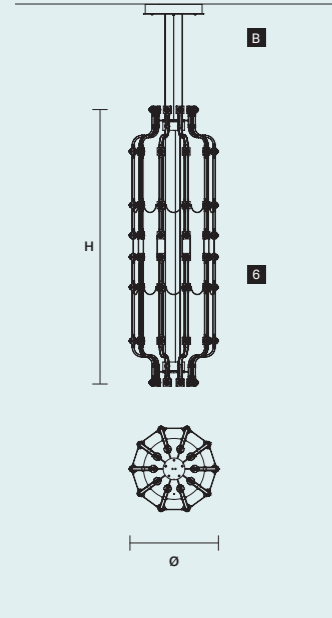

**RAQAM M6
BASIC BATCH A
MODULO 6 × 20**

∅ 60 cm / 23.60"
H 200 cm / 78.70"
■ 45 kg / 99.00 lb

INTEGRATED LED LIGHTING
160 LED LIGHTS CRI>85
3000 K – 240 W
31200 NOMINAL LM