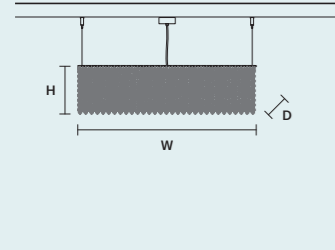

CUBO S/LONG/M

W	75 cm / 29.50"
D	25 cm / 9.80"
H	20 cm / 7.90"

STANDARD LIGHTING
9xE14x10 W MAX (NOT INCL.)