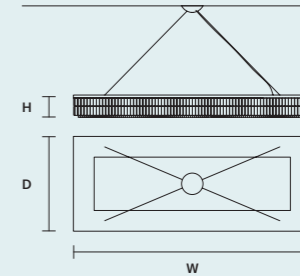

PALLADIO S 26/200/18 RC

W 200 cm / 78.70"
D 80 cm / 31.50"
H 18 cm / 7.10"
■ 52 kg / 114.40 lb

STANDARD LIGHTING
26×E27×20 W MAX (NOT INCL.)
* BULB MAX Ø 45 mm / 1.80"