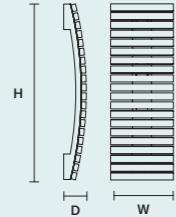

VEGAS A G VRT

W	28 cm / 11.00"
D	10 cm / 3.90"
H	79 cm / 31.10"
■	10 kg / 22.00 lb

STANDARD INTEGRATED LED LIGHTING	
14 W CRI>90	3000 K – 1492 NOMINAL LM

ON REQUEST	
14 W CRI>90	2700 K – 1424 NOMINAL LM

DIMMABLE	
NO