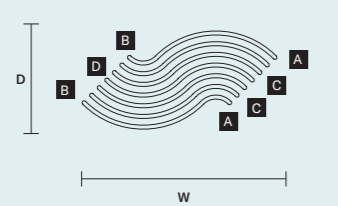

GALASSIA R1 DBL	
W 486 cm / 191.30"	
D 202 cm / 79.50"	
H 100 cm / 39.40"	
■ 440 kg / 970.00 lb	

GALASSIA R2 SNG	
W 229 cm / 90.20"	
D 116 cm / 45.70"	
H 100 cm / 39.40"	
■ 110 kg / 243.00 lb	

GALASSIA T1 DBL	
W 700 cm / 275.60"	
D 320 cm / 126.00"	
H 50 cm / 19.70"	
■ 320 kg / 706.00 lb	

GALASSIA T1 SNG	
W 320 cm / 126.00"	
D 320 cm / 126.00"	
H 50 cm / 19.70"	
■ 160 kg / 353.00 lb	

GALASSIA T2 SNG	
W 200 cm / 78.70"	
D 100 cm / 39.40"	
H 50 cm / 19.70"	
■ 50 kg / 110.00 lb	

GALASSIA SA1 SNG	
W 200 cm / 78.70"	
D 45 cm / 30.30"	
H 50 cm / 19.70"	
■ 22 kg / 49.00 lb	

GALASSIA SC1 DBL	
ø 202 cm / 79.50"	
H 350 cm / 137.80"	
■ 105 kg / 232.00 lb	

STANDARD INTEGRATED LED LIGHTING
766 W CRI>90
3000 K – 98420 NOMINAL LM
ON REQUEST
766 W CRI>90
2700 K – 93499 NOMINAL LM

STANDARD INTEGRATED LED LIGHTING
191,5 W CRI>90
3000 K – 24605 NOMINAL LM
ON REQUEST
191,5W CRI>90
2700 K – 23374 NOMINAL LM

STANDARD INTEGRATED LED LIGHTING
609 W CRI>90
3000 K – 78255 NOMINAL LM
ON REQUEST
609W CRI>90
2700 K – 74342 NOMINAL LM

STANDARD INTEGRATED LED LIGHTING
304,6 W CRI>90
3000 K – 39127 NOMINAL LM
ON REQUEST
304,6 W CRI>90
2700 K – 37170 NOMINAL LM

STANDARD INTEGRATED LED LIGHTING
95,8 W CRI>90
3000 K – 12302 NOMINAL LM
ON REQUEST
95,8 W CRI>90
2700 K – 11686 NOMINAL LM

STANDARD INTEGRATED LED LIGHTING
41 W CRI>90
3000 K – 5272 NOMINAL LM
ON REQUEST
41 W CRI>90
2700 K – 5008 NOMINAL LM

STANDARD INTEGRATED LED LIGHTING
191,6 W CRI>90
3000 K – 24605 NOMINAL LM
ON REQUEST
191,6 W CRI>90
2700 K – 23374 NOMINAL LM