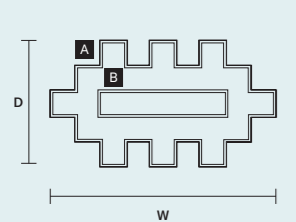

GALASSIA O1 TPL	
W	362 cm / 142.50"
D	201 cm / 79.10"
H	100 cm / 39.40"
■	170 kg / 375.00 lb

GALASSIA O3 SNG	
W	257 cm / 101.20"
D	156 cm / 61.40"
H	25 cm / 9.80"
■	40 kg / 88.00 lb

GALASSIA O4 SNG	
W	279 cm / 109.90"
D	77 cm / 30.30"
H	50 cm / 19.70"
■	47 kg / 104.00 lb

GALASSIA Q1 SNG	
W	227 cm / 89.40"
D	126 cm / 49.60"
H	100 cm / 39.40"
■	80 kg / 176.00 lb

GALASSIA Q2 SNG	
∅	150 cm / 60.00"
H	50 cm / 19.70"
■	67 kg / 148.00 lb

STANDARD INTEGRATED LED LIGHTING	
216 W CRI>90	
3000 K – 27750 NOMINAL LM	
ON REQUEST	
216 W CRI>90	
2700 K – 26362 NOMINAL LM	

STANDARD INTEGRATED LED LIGHTING	
187,2 W CRI>90	
3000 K – 24050 NOMINAL LM	
ON REQUEST	
187,2 W CRI>90	
2700 K – 22847 NOMINAL LM	

STANDARD INTEGRATED LED LIGHTING	
112,4 W CRI>90	
3000 K – 14430 NOMINAL LM	
ON REQUEST	
112,4 W CRI>90	
2700 K – 13708 NOMINAL LM	

STANDARD INTEGRATED LED LIGHTING	
244,8 W CRI>90	
3000 K – 31450 NOMINAL LM	
ON REQUEST	
244,8 W CRI>90	
2700 K – 29877 NOMINAL LM	

STANDARD INTEGRATED LED LIGHTING	
98 W CRI>90	
3000 K – 12580 NOMINAL LM	
ON REQUEST	
98 W CRI>90	
2700 K – 11950 NOMINAL LM	

STANDARD INTEGRATED LED LIGHTING	
75 W CRI>90	
3000 K – 9620 NOMINAL LM	
ON REQUEST	
75 W CRI>90	
2700 K – 9139 NOMINAL LM	

STANDARD INTEGRATED LED LIGHTING	
146,9 W CRI>90	
3000 K – 18870 NOMINAL LM	
ON REQUEST	
146,9 W CRI>90	
2700 K – 19926 NOMINAL LM	

STANDARD INTEGRATED LED LIGHTING	
129,6 W CRI>90	
3000 K – 16650 NOMINAL LM	
ON REQUEST	
129,6 W CRI>90	
2700 K – 15818 NOMINAL LM	

MODULES	
A	OUTSIDE H50 36 × CORNER 20x20
B	INSIDE H50 4 × CORNER 20x20 2 × STRAIGHT 100 2 × STRAIGHT 50
DRIVER	
1 × RECESSED	

MODULES	
A	COMBO A H50 (x4) 12 × CORNER 20x20 2 × STRAIGHT 100 4 × STRAIGHT 50
B	COMBO B H100 (x2) 4 × CORNER 20x20 2 × STRAIGHT 50
C	COMBO C H100 (x1) 4 × CORNER 20x20 2 × STRAIGHT 100
DRIVER	
2 × RECESSED	

MODULES	
A	OUTSIDE H50 12 × CORNER 20x20 8 × ARCH 50
B	INSIDE H100 4 × ARCH 50
DRIVER	
1 × RECESSED	

MODULES	
A	OUTSIDE H50 20 × CORNER 20x20 16 × ARCH 50
B	INSIDE H100 4 × ARCH 50 4 × STRAIGHT 100
DRIVER	
2 × RECESSED	

MODULES	
4 × CORNER 20x20 4 × STRAIGHT 50 4 × ARCH 50 4 × ARCH 75	
DRIVER	
1 × RECESSED	

MODULES	
4 × ARCH 75 4 × STRAIGHT 100	
DRIVER	
1 × RECESSED	

MODULES	
A	OUTSIDE H50 4 × ARCH 125 2 × STRAIGHT 100
B	INSIDE H100 4 × ARCH 50 2 × STRAIGHT 50
DRIVER	
1 × RECESSED	

MODULES	
4 × ARCH 50 4 × ARCH 100 4 × ARCH 150	
DRIVER	
1 × RECESSED