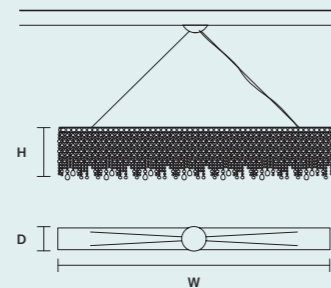

STANDARD LIGHTING

10×E14×10 W MAX (NOT INCL.)

SINGLE CANOPIES

SINGLE CANOPY

SIZE	
Ø	18 cm / 7.10"
H	6 cm / 2.40"

FINISHINGS
● G04

PRODUCT NAME
NUAGE S 6/124/40
NUAGE S 8/160/40
NUAGE S 10/200/40

Diamond