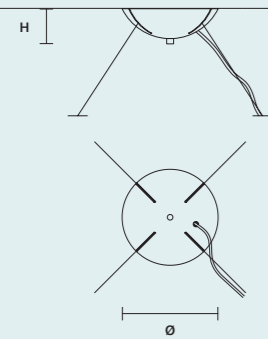

SINGLE CANOPIES

SINGLE CANOPY

SIZE	
Ø	18 cm / 7.10"
H	6 cm / 2.40"

FINISHINGS
● V90

PRODUCT NAME
PALLADIO S 8/60/18 RD
PALLADIO S 9/90/35
PALLADIO S 15/90/80

SINGLE CANOPY

SIZE	
Ø	18 cm / 7.10"
H	6 cm / 2.40"