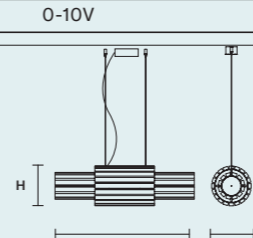

VEGAS BIL 90	
W	94 cm / 37.00"
D	27 cm / 10.60"
H	27 cm / 10.60"
■	28 kg / 62.00 lb
STANDARD INTEGRATED LED LIGHTING	
41 W CRI>90 3000 K - 4373 NOMINAL LM	
ON REQUEST	
41 W CRI>90 2700 K - 4168 NOMINAL LM	
DIMMABLE	
0-10V