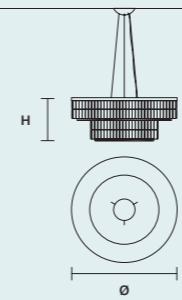

PALLADIO S 9/90/35

Ø 90 cm / 35.40"
H 35 cm / 13.80"
■ 15 kg / 33.00 lb

STANDARD LIGHTING
9×E27×20 W MAX (NOT INCL.)
* BULB MAX Ø 45 mm / 1.80"