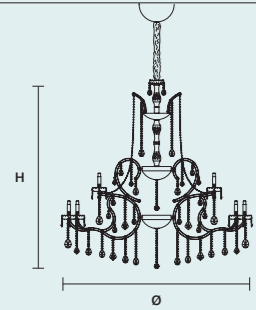

AQABA S 36/165/160

∅ 165 cm / 65.00"
H 160 cm / 63.00"
■ 90 kg / 198.00 lb

INTEGRATED LED LIGHTING

RGB-W 36×LED SOURCE - 306 W TOT

DW 36×LED SOURCE - 291,6 W TOT

STANDARD LIGHTING

36×E14×10 W MAX (NOT INCL.)