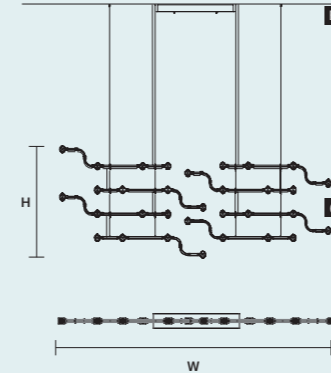

**RAQAM N2
BASIC BATCH A8
MODULO 6 × 8**

W 225 cm / 88.60"
H 76 cm / 29.90"
■ 16 kg / 35.20 lb

INTEGRATED LED LIGHTING
64 LED LIGHTS CRI>85
3000 K – 96 W
12480 NOMINAL LM