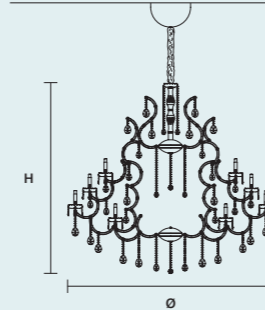

AQABA S 56/185/165

∅ 185 cm / 72.80"
H 165 cm / 65.00"
■ 108 kg / 237.60 lb

INTEGRATED LED LIGHTING

RGB-W 56×LED SOURCE - 476 W TOT

DW 56×LED SOURCE - 453,6 W TOT

STANDARD LIGHTING

56×E14×10 W MAX (NOT INCL.)