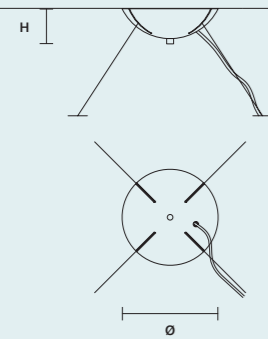

SINGLE CANOPY

SIZE	
Ø	18 cm / 7.10"
H	6 cm / 2.40"

FINISHINGS
● G04

PRODUCT NAME
CRISTALLE S 12/100/40 RD

SINGLE CANOPY

SIZE	
Ø	18 cm / 7.10"
H	6 cm / 2.40"

FINISHINGS
● G04

PRODUCT NAME
CRISTALLE S 4/80/30 OV
CRISTALLE S 5/100/35 OV
CRISTALLE S 6/120/40 OV