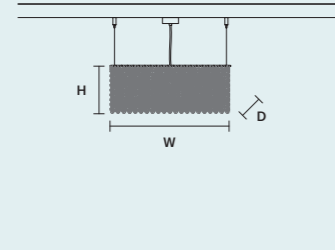

CUBO S/LONG/J

W	50 cm / 19.70"
D	25 cm / 9.80"
H	20 cm / 7.90"

STANDARD LIGHTING
8xE14x10 W MAX (NOT INCL.)