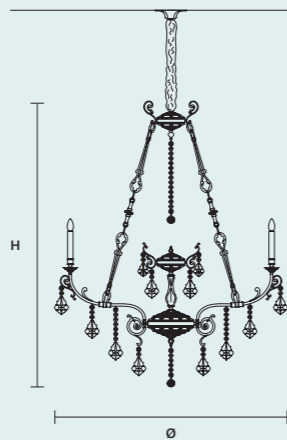

STANDARD LIGHTING
12×E14×10 W MAX (NOT INCL.)

SINGLE CANOPIES

SINGLE CANOPY

SIZE		FINISHINGS	PRODUCT NAME
Ø	14 cm / 5.50"	G03	ODESSA S 6/70/65
H	6,5 cm / 2.60"		ODESSA S 8/90/80

SINGLE CANOPY

SIZE		FINISHINGS	PRODUCT NAME
Ø	20 cm / 7.90"	G03	ODESSA S 8/90/120
H	8 cm / 3.10"		ODESSA S 12/120/95
			ODESSA S 12/120/155