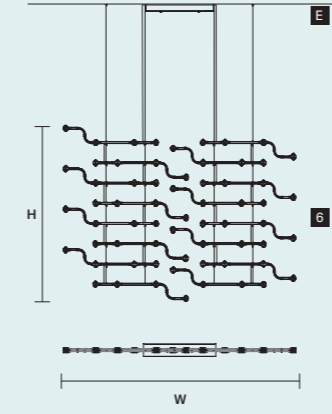

**RAQAM N2
BASIC BATCH A16
MODULO 6 × 16**

W 225 cm / 88.60"
H 155 cm / 61.00"
■ 28 kg / 61.60 lb

INTEGRATED LED LIGHTING
128 LED LIGHTS CRI>85
3000 K – 192 W
24960 NOMINAL LM