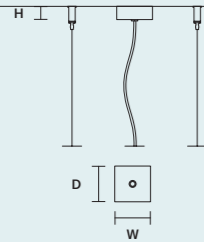

SINGLE CANOPY

SIZE	FINISHINGS	PRODUCT NAME
W 6,7 cm / 2.60"	● G04	CUBO S/SQUARE/MEDIUM 20
D 6,7 cm / 2.60"		CUBO S/SQUARE/MEDIUM 40
H 2,5 cm / 1.00"		CUBO S/SQUARE/MEDIUM 60
		CUBO S/SQUARE/MEDIUM 80
		CUBO S/SQUARE/LARGE 20
		CUBO S/SQUARE/LARGE 40
		CUBO S/LONG/A
		CUBO S/LONG/B
		CUBO S/LONG/C
		CUBO S/LONG/D
		CUBO S/LONG/E
		CUBO S/LONG/F
		CUBO S/LONG/G
		CUBO S/LONG/H
		CUBO S/LONG/I
		CUBO S/LONG/J
		CUBO S/LONG/K
		CUBO S/LONG/L
		CUBO S/LONG/M
		CUBO S/LONG/N
	CUBO S/LONG/O	
	CUBO S/LONG/P	
	CUBO S/LONG/Q	
	CUBO S/LONG/R	
	CUBO S/LONG/S	
	CUBO S/LONG/T