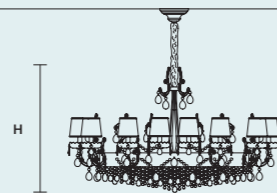

ETERNAL S 21/125/75

∅ 125 cm / 49.20"
H 75 cm / 29.50"
■ 80 kg / 176.00 lb

STANDARD LIGHTING
14×E14×10 W MAX (NOT INCL.)
7×E27×20 W MAX (NOT INCL.)