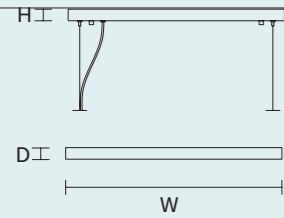

SINGLE CANOPY

SIZE		FINISHINGS	PRODUCT NAME
Ø	12 cm / 4.70"	G18	CREK S5
H	2,7 cm / 1.10"		

SINGLE CANOPY

SIZE		FINISHINGS	PRODUCT NAME
W	56 cm / 22.00"	G18	CREK S10
D	3 cm / 1.20"		CREK S14
H	3 cm / 1.20"		