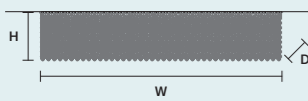

CUBO PL/LONG/G

W 100 cm / 39.40"
D 12,5 cm / 4.90"
H 20 cm / 7.90"

STANDARD LIGHTING
6×E14×10 W MAX (NOT INCL.)