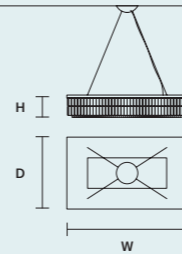

PALLADIO S 16/100/18 RC

W 100 cm / 39.40"
D 60 cm / 23.60"
H 18 cm / 7.10"
■ 27 kg / 59.40 lb

STANDARD LIGHTING
16×E27×20 W MAX (NOT INCL.)
* BULB MAX Ø 45 mm / 1.80"