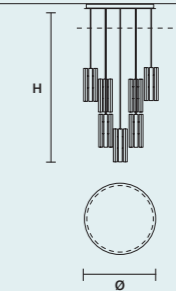

VEGAS C7 RD 80

∅	80 cm / 31.50"
H MAX	150 cm / 59.10"
■	30 kg / 66.00 lb

STANDARD INTEGRATED LED LIGHTING	
37,8 W CRI>90	3000K - 4816 NOMINAL LM

ON REQUEST	
37,8 W CRI>90	2700 K – 4575 NOMINAL LM

DIMMABLE	
1-10V + DALI + PUSH