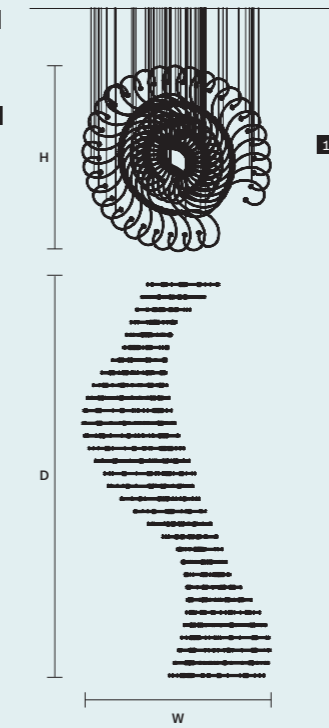

RAQAM R1
BASIC BATCH B
MODULO 1 × 32

W 227 cm / 89.40"
D 470 cm / 185.00"
H 223 cm / 87.80"
■ 104 kg / 228.80 lb

INTEGRATED LED LIGHTING
256 LED LIGHTS CRI>85
3000 K – 384 W
49920 NOMINAL LM

MODULES
1 × 32

CANOPY
RECESSED

CABLES
×64 SINGLE STEEL CABLES

RAQAM R3
BASIC BATCH A
MODULO 1 × 16

ø 125 cm / 49.20"
H 530 cm / 208.70"
■ 52 kg / 114.40 lb

INTEGRATED LED LIGHTING
128 LED LIGHTS CRI>85
3000 K – 192 W
24960 NOMINAL LM