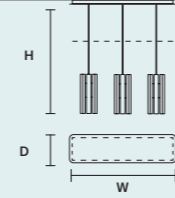

VEGAS C3 LN 75

W	75 cm / 29.50"
D	20 cm / 7.90"
H MAX	150 cm / 59.10"
■	13 kg / 29.00 lb

STANDARD INTEGRATED LED LIGHTING	
16,2 W CRI>90	3000 K – 2064 NOMINAL LM

ON REQUEST	
16,2 W CRI>90	2700 K – 1960 NOMINAL LM

DIMMABLE	
1-10V + PUSH