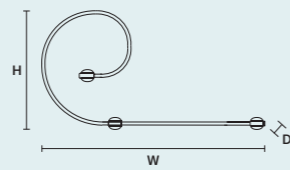

MODULE 5	
w	36 cm / 14.20"
d	5 cm / 2.00"
H	55 cm / 21.60"
■	1,2 kg / 2.60 lb
INTEGRATED LED LIGHTING	
6 LED LIGHTS CRI>85	
3000 K – 9 W	
1170 NOMINAL LM