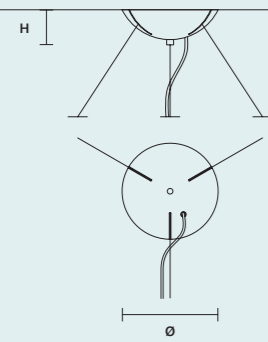

SINGLE CANOPIES

SINGLE CANOPY

SIZE	
Ø	18 cm / 7.10"
H	6 cm / 2.40"

FINISHINGS
● V90

PRODUCT NAME
PALLADIO S 8/60/18 RD
PALLADIO S 9/90/35
PALLADIO S 15/90/80