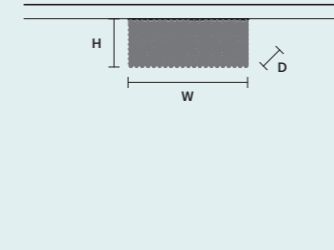

CUBO PL/SQUARE/LARGE 20

W	50 cm / 19.70"
D	50 cm / 19.70"
H	20 cm / 7.90"

STANDARD LIGHTING
12xE14x10 W MAX (NOT INCL.)