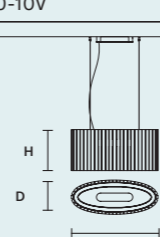

VEGAS S OV85	
W	85 cm / 33.50"
D	34 cm / 13.40"
H	40 cm / 15.70"
■	37 kg / 82.00 lb
STANDARD INTEGRATED LED LIGHTING	
58,8 W CRI>90 3000 K - 7570 NOMINAL LM	
ON REQUEST	
58,8 W CRI>90 2700 K - 7191 NOMINAL LM	
DIMMABLE	
0-10V