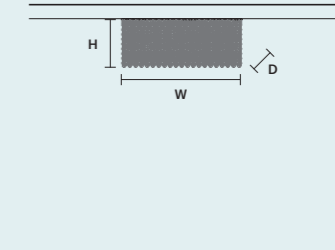

CUBO PL/LONG/A

W	50 cm / 19.70"
D	12,5 cm / 4.90"
H	20 cm / 7.90"

STANDARD LIGHTING
4xE14x10 W MAX (NOT INCL.)