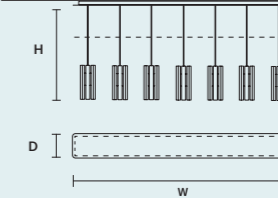

DIMMABLE	
1-10V + DALI + PUSH	

VEGAS TL G 

W	30 cm / 11.80"
D	18 cm / 7.10"
H	45 cm / 17.70"
■	11 kg / 24.00 lb

STANDARD INTEGRATED LED LIGHTING	
10,8 W CRI>90	3000 K – 1152 NOMINAL LM

ON REQUEST	
10,8 W CRI>90	2700 K – 1098 NOMINAL LM