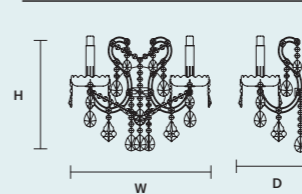

AQABA A 2/44/37

W 44 cm / 17.30"
D 23 cm / 9.10 "
H 37 cm / 14.60"
■ 2 kg / 4.40 lb

INTEGRATED LED LIGHTING

RGB-W 2×LED SOURCE - 17 W TOT

DW 2×LED SOURCE - 16,2 W TOT

STANDARD LIGHTING

2×E14×10 W MAX (NOT INCL.)