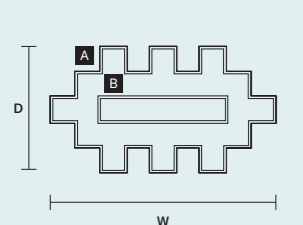

LUSTRALIS O1 SNG		CE	
W	201 cm / 79.10"		
D	201 cm / 79.10"		
H	40 cm / 15.70"		
■	101 kg / 223.00 lb		
STANDARD INTEGRATED LED LIGHTING			
112,4 W CRI>90		3000 K – 14430 NOMINAL LM	
ON REQUEST			
112,4 W CRI>90		2700 K – 13708 NOMINAL LM	

LUSTRALIS O1 TPL		CE	
W	362 cm / 142.50"		
D	201 cm / 79.10"		
H	40 cm / 15.70"		
■	216 kg / 476.00 lb		
STANDARD INTEGRATED LED LIGHTING			
244,8 W CRI>90		3000 K – 31450 NOMINAL LM	
ON REQUEST			
244,8 W CRI>90		2700 K – 29877 NOMINAL LM	

LUSTRALIS O3 SNG		CE	
W	257 cm / 101.20"		
D	156 cm / 61.40"		
H	40 cm / 15.70"		
■	85 kg / 187.00 lb		
STANDARD INTEGRATED LED LIGHTING			
98 W CRI>90		3000 K – 12580 NOMINAL LM	
ON REQUEST			
98 W CRI>90		2700 K – 11950 NOMINAL LM	

LUSTRALIS O4 SNG		CE	
W	279 cm / 109.90"		
D	77 cm / 30.30"		
H	40 cm / 15.70"		
■	76 kg / 168.00 lb		
STANDARD INTEGRATED LED LIGHTING			
75 W CRI>90		3000 K – 9620 NOMINAL LM	
ON REQUEST			
75 W CRI>90		2700 K – 9139 NOMINAL LM	

LUSTRALIS Q1 SNG		CE	
W	227 cm / 89.40"		
D	126 cm / 49.60"		
H	40 cm / 15.70"		
■	99 kg / 218.00 lb		
STANDARD INTEGRATED LED LIGHTING			
146,9 W CRI>90		3000 K – 18870 NOMINAL LM	
ON REQUEST			
146,9 W CRI>90		2700 K – 19926 NOMINAL LM	

LUSTRALIS Q2 SNG		CE	
∅	150 cm / 60.00"		
H	40 cm / 15.70"		
■	108 kg / 238.00 lb		
STANDARD INTEGRATED LED LIGHTING			
129,6 W CRI>90		3000 K – 16650 NOMINAL LM	
ON REQUEST			
129,6 W CRI>90		2700 K – 15818 NOMINAL LM	

MODULES	
A	OUTSIDE 36 × CORNER 20x20
B	INSIDE 4 × CORNER 20x20 2 × STRAIGHT 100 2 × STRAIGHT 50
DRIVER	
1 × RECESSED	

MODULES	
A	COMBO A 12 × CORNER 20x20 2 × STRAIGHT 100 4 × STRAIGHT 50
B	COMBO B 4 × CORNER 20x20 2 × STRAIGHT 50
C	COMBO C 4 × CORNER 20x20 2 × STRAIGHT 100
DRIVER	
2 × RECESSED	

MODULES	
A	OUTSIDE 12 × CORNER 20x20 8 × ARCH 50
B	INSIDE 4 × ARCH 50
DRIVER	
1 × RECESSED	

MODULES	
A	OUTSIDE 20 × CORNER 20x20 16 × ARCH 50
B	INSIDE 4 × ARCH 50 4 × STRAIGHT 100
DRIVER	
2 × RECESSED	

MODULES	
4 × CORNER 20x20 4 × STRAIGHT 50 4 × ARCH 50 4 × ARCH 75	
DRIVER	
1 × RECESSED	

MODULES	
4 × ARCH 75 4 × STRAIGHT 100	
DRIVER	
1 × RECESSED	

MODULES	
A	OUTSIDE 4 × ARCH 125 2 × STRAIGHT 100
B	INSIDE 4 × ARCH 50 2 × STRAIGHT 50
DRIVER	
1 × RECESSED	

MODULES	
4 × ARCH 50 4 × ARCH 100 4 × ARCH 150	
DRIVER	
1 × RECESSED