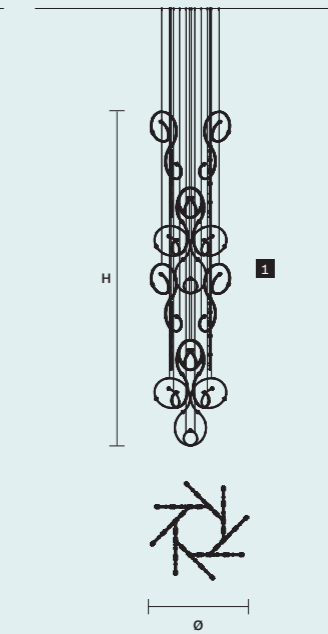

RAQAM N7
BASIC BATCH A
MODULO 7 × 8

W 117 cm / 46.10"
D 60 cm / 23.60"
H 50 cm / 19.70"
■ 12 kg / 26.40 lb

INTEGRATED LED LIGHTING
48 LED LIGHTS CRI>85
3000 K – 72 W
9360 NOMINAL LM

MODULES
7 × 8

CANOPY
RECESSED

CABLES
×16 SINGLE STEEL CABLES

RAQAM O1
COMPOSITION
BASIC BATCH B × 5

W 93,5 cm / 36.80"
D 93,5 cm / 36.80"
H 250 cm / 98.40"
■ 135 kg / 297.00 lb

INTEGRATED LED LIGHTING
480 LED LIGHTS CRI>85
3000 K – 720 W
93600 NOMINAL LM

MODULES
5 × 80

CANOPY
D ×1
ø 10 cm / 3.90"
H 2,5 cm / 1.00"

CABLES
×15 SINGLE STEEL CABLES

RAQAM P4
BASIC BATCH A
MODULO 7 × 32

ø 126 cm / 49.60"
H 223 cm / 87.80"
■ 42 kg / 92.40 lb

INTEGRATED LED LIGHTING
192 LED LIGHTS CRI>85
3000 K – 288 W
37440 NOMINAL LM

MODULES
7 × 32

CANOPY
C ×1
ø 42 cm / 16.50"
H 6 cm / 2.40"

CABLES
×32 SINGLE STEEL CABLES

RAQAM Q5
BASIC BATCH D – MODULO 1 × 16
+ MODULO 1 × 8 + MODULO 1 × 8

ø 385 cm / 151.60"
H 209 cm / 82.30"
■ 120 kg / 264.00 lb

INTEGRATED LED LIGHTING
256 LED LIGHTS CRI>85
3000 K – 384 W
49920 NOMINAL LM

MODULES
1 × 32

CANOPY
D ×1
ø 10 cm / 3.90"
H 2,5 cm / 1.00"

CABLES
×67 SINGLE STEEL CABLES

RAQAM Q5
BASIC BATCH E
MODULO 1 × 10

ø 266 cm / 104.70"
H 55 cm / 21.70"
■ 38 kg / 83.60 lb

INTEGRATED LED LIGHTING
80 LED LIGHTS CRI>85
3000 K – 120 W
15600 NOMINAL LM

MODULES
1 × 10

CANOPY
A ×1
ø 30 cm / 11.80"
H 6 cm / 2.40"

CABLES
×13 SINGLE STEEL CABLES

RAQAM R1
BASIC BATCH B
MODULO 1 × 32

W 227 cm / 89.40"
D 470 cm / 185.00"
H 223 cm / 87.80"
■ 104 kg / 228.80 lb

INTEGRATED LED LIGHTING
256 LED LIGHTS CRI>85
3000 K – 384 W
49920 NOMINAL LM

MODULES
1 × 32

CANOPY
RECESSED

CABLES
×64 SINGLE STEEL CABLES

RAQAM R3
BASIC BATCH A
MODULO 1 × 16

ø 125 cm / 49.20"
H 530 cm / 208.70"
■ 52 kg / 114.40 lb

INTEGRATED LED LIGHTING
128 LED LIGHTS CRI>85
3000 K – 192 W
24960 NOMINAL LM

MODULES
1 × 16

CANOPY
RECESSED

CABLES
×16 SINGLE STEEL CABLES

RAQAM R4
BASIC BATCH B
MODULO 3 × 16 + MODULO 7 × 56