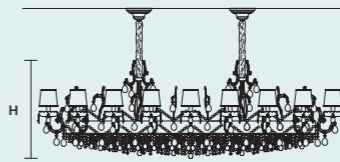

ETERNAL S 32/200/65

W 200 cm / 78.70"
D 110 cm / 43.30"
H 65 cm / 25.60"
■ 60 kg / 132.00 lb

STANDARD LIGHTING
16×E14×10 W MAX (NOT INCL.)
16×E27×20 W MAX (NOT INCL.)