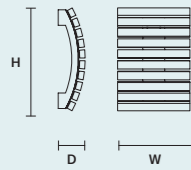

VEGAS A P VRT

W	28 cm / 11.00"
D	10 cm / 3.90"
H	38 cm / 15.00"
■	4 kg / 9.00 lb

STANDARD INTEGRATED LED LIGHTING	
7 W CRI>90	3000 K – 746 NOMINAL LM

ON REQUEST	
7 W CRI>90	2700 K – 712 NOMINAL LM

DIMMABLE	
NO