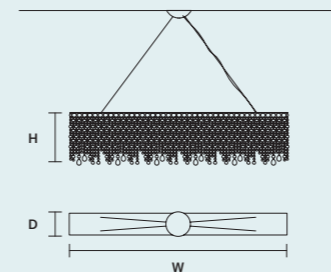

STANDARD LIGHTING

8×E14×10 W MAX (NOT INCL.)