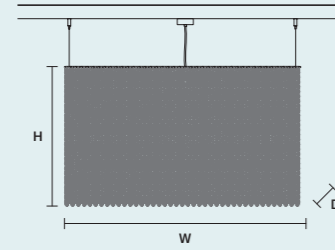

CUBO S/LONG/R

W	100 cm / 39.40"
D	25 cm / 9.80"
H	60 cm / 23.60"

STANDARD LIGHTING
18xE14x10 W MAX (NOT INCL.)