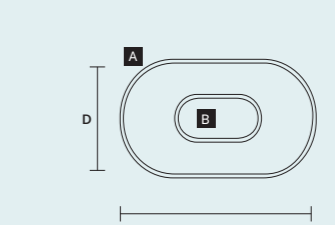

LUSTRALIS O1 SNG		CE	
W	201 cm / 79.10"		
D	201 cm / 79.10"		
H	40 cm / 15.70"		
■	101 kg / 223.00 lb		
STANDARD INTEGRATED LED LIGHTING			
112,4 W CRI>90		3000 K – 14430 NOMINAL LM	
ON REQUEST			
112,4 W CRI>90		2700 K – 13708 NOMINAL LM	

LUSTRALIS O1 TPL		CE	
W	362 cm / 142.50"		
D	201 cm / 79.10"		
H	40 cm / 15.70"		
■	216 kg / 476.00 lb		
STANDARD INTEGRATED LED LIGHTING			
244,8 W CRI>90		3000 K – 31450 NOMINAL LM	
ON REQUEST			
244,8 W CRI>90		2700 K – 29877 NOMINAL LM	

LUSTRALIS O3 SNG		CE	
W	257 cm / 101.20"		
D	156 cm / 61.40"		
H	40 cm / 15.70"		
■	85 kg / 187.00 lb		
STANDARD INTEGRATED LED LIGHTING			
98 W CRI>90		3000 K – 12580 NOMINAL LM	
ON REQUEST			
98 W CRI>90		2700 K – 11950 NOMINAL LM	

LUSTRALIS O4 SNG		CE	
W	279 cm / 109.90"		
D	77 cm / 30.30"		
H	40 cm / 15.70"		
■	76 kg / 168.00 lb		
STANDARD INTEGRATED LED LIGHTING			
75 W CRI>90		3000 K – 9620 NOMINAL LM	
ON REQUEST			
75 W CRI>90		2700 K – 9139 NOMINAL LM	

LUSTRALIS Q1 SNG		CE	
W	227 cm / 89.40"		
D	126 cm / 49.60"		
H	40 cm / 15.70"		
■	99 kg / 218.00 lb		
STANDARD INTEGRATED LED LIGHTING			
146,9 W CRI>90		3000 K – 18870 NOMINAL LM	
ON REQUEST			
146,9 W CRI>90		2700 K – 19926 NOMINAL LM	

LUSTRALIS Q2 SNG		CE	
∅	150 cm / 60.00"		
H	40 cm / 15.70"		
■	108 kg / 238.00 lb		
STANDARD INTEGRATED LED LIGHTING			
129,6 W CRI>90		3000 K – 16650 NOMINAL LM	
ON REQUEST			
129,6 W CRI>90		2700 K – 15818 NOMINAL LM	

MODULES	
A	OUTSIDE 36 × CORNER 20x20
B	INSIDE 4 × CORNER 20x20 2 × STRAIGHT 100 2 × STRAIGHT 50
DRIVER	
1 × RECESSED	

MODULES	
A	COMBO A 12 × CORNER 20x20 2 × STRAIGHT 100 4 × STRAIGHT 50
B	COMBO B 4 × CORNER 20x20 2 × STRAIGHT 50
C	COMBO C 4 × CORNER 20x20 2 × STRAIGHT 100
DRIVER	
2 × RECESSED	

MODULES	
A	OUTSIDE 12 × CORNER 20x20 8 × ARCH 50
B	INSIDE 4 × ARCH 50
DRIVER	
1 × RECESSED	

MODULES	
A	OUTSIDE 20 × CORNER 20x20 16 × ARCH 50
B	INSIDE 4 × ARCH 50 4 × STRAIGHT 100
DRIVER	
2 × RECESSED	

MODULES	
4 × CORNER 20x20 4 × STRAIGHT 50 4 × ARCH 50 4 × ARCH 75	
DRIVER	
1 × RECESSED	

MODULES	
4 × ARCH 75 4 × STRAIGHT 100	
DRIVER	
1 × RECESSED	

MODULES	
A	OUTSIDE 4 × ARCH 125 2 × STRAIGHT 100
B	INSIDE 4 × ARCH 50 2 × STRAIGHT 50
DRIVER	
1 × RECESSED	

MODULES	
4 × ARCH 50 4 × ARCH 100 4 × ARCH 150	
DRIVER	
1 × RECESSED