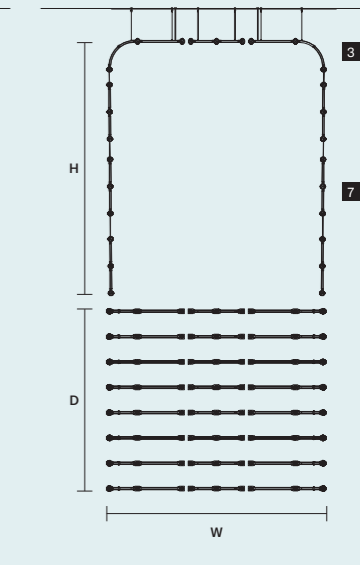

MODULES
1 × 16

CANOPY
RECESSED

CABLES
×16 SINGLE STEEL CABLES

RAQAM R4
BASIC BATCH B
MODULO 3 × 16 + MODULO 7 × 56

W 227 cm / 89.40"
D 191 cm / 75.20"
H 250 cm / 98.40"
■ 84 kg / 184.80 lb

INTEGRATED LED LIGHTING
432 LED LIGHTS CRI>85
3000 K – 648 W
84240 NOMINAL LM