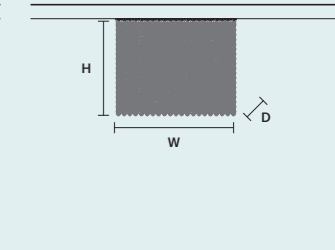

CUBO PL/LONG/B

W	50 cm / 19.70"
D	12,5 cm / 4.90"
H	40 cm / 15.70"

STANDARD LIGHTING
7xE14x10 W MAX (NOT INCL.)