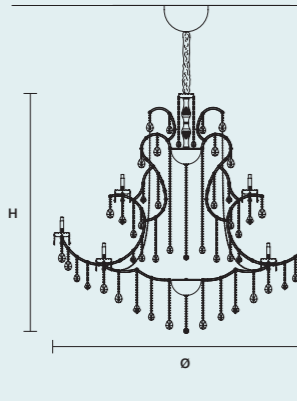

AQABA S 56/210/190

∅ 210 cm / 82.70"
H 190 cm / 74.80"
■ 132 kg / 290.40 lb

INTEGRATED LED LIGHTING

RGB-W 56×LED SOURCE - 476 W TOT

DW 56×LED SOURCE - 453,6 W TOT

STANDARD LIGHTING

56×E14×10 W MAX (NOT INCL.)