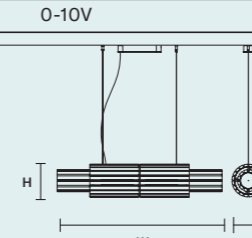

VEGAS BIL 140	
W	135 cm / 53.10"
D	27 cm / 10.60"
H	27 cm / 10.60"
■	42 kg / 93.00 lb
STANDARD INTEGRATED LED LIGHTING	
56 W CRI>90 3000 K - 5973 NOMINAL LM	
ON REQUEST	
56 W CRI>90 2700 K - 5693 NOMINAL LM	
DIMMABLE	
0-10V