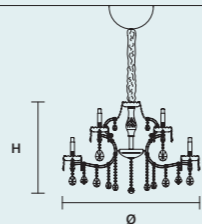

STANDARD LIGHTING

15×E14×10 W MAX (NOT INCL.)