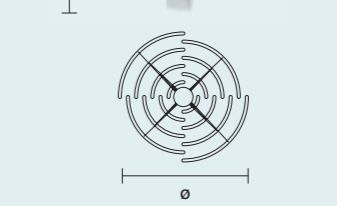

GALASSIA R1 DBL	
W 486 cm / 191.30"	
D 202 cm / 79.50"	
H 100 cm / 39.40"	
■ 440 kg / 970.00 lb	

GALASSIA R2 SNG	
W 229 cm / 90.20"	
D 116 cm / 45.70"	
H 100 cm / 39.40"	
■ 110 kg / 243.00 lb	

GALASSIA T1 DBL	
W 700 cm / 275.60"	
D 320 cm / 126.00"	
H 50 cm / 19.70"	
■ 320 kg / 706.00 lb	

GALASSIA T1 SNG	
W 320 cm / 126.00"	
D 320 cm / 126.00"	
H 50 cm / 19.70"	
■ 160 kg / 353.00 lb	

GALASSIA T2 SNG	
W 200 cm / 78.70"	
D 100 cm / 39.40"	
H 50 cm / 19.70"	
■ 50 kg / 110.00 lb	

GALASSIA SA1 SNG	
W 200 cm / 78.70"	
D 45 cm / 30.30"	
H 50 cm / 19.70"	
■ 22 kg / 49.00 lb	

GALASSIA SC1 DBL	
ø 202 cm / 79.50"	
H 350 cm / 137.80"	
■ 105 kg / 232.00 lb	

STANDARD INTEGRATED LED LIGHTING
766 W CRI>90
3000 K – 98420 NOMINAL LM
ON REQUEST
766 W CRI>90
2700 K – 93499 NOMINAL LM

STANDARD INTEGRATED LED LIGHTING
191,5 W CRI>90
3000 K – 24605 NOMINAL LM
ON REQUEST
191,5W CRI>90
2700 K – 23374 NOMINAL LM

STANDARD INTEGRATED LED LIGHTING
609 W CRI>90
3000 K – 78255 NOMINAL LM
ON REQUEST
609W CRI>90
2700 K – 74342 NOMINAL LM

STANDARD INTEGRATED LED LIGHTING
304,6 W CRI>90
3000 K – 39127 NOMINAL LM
ON REQUEST
304,6 W CRI>90
2700 K – 37170 NOMINAL LM

STANDARD INTEGRATED LED LIGHTING
95,8 W CRI>90
3000 K – 12302 NOMINAL LM
ON REQUEST
95,8 W CRI>90
2700 K – 11686 NOMINAL LM

STANDARD INTEGRATED LED LIGHTING
41 W CRI>90
3000 K – 5272 NOMINAL LM
ON REQUEST
41 W CRI>90
2700 K – 5008 NOMINAL LM

STANDARD INTEGRATED LED LIGHTING
191,6 W CRI>90
3000 K – 24605 NOMINAL LM
ON REQUEST
191,6 W CRI>90
2700 K – 23374 NOMINAL LM