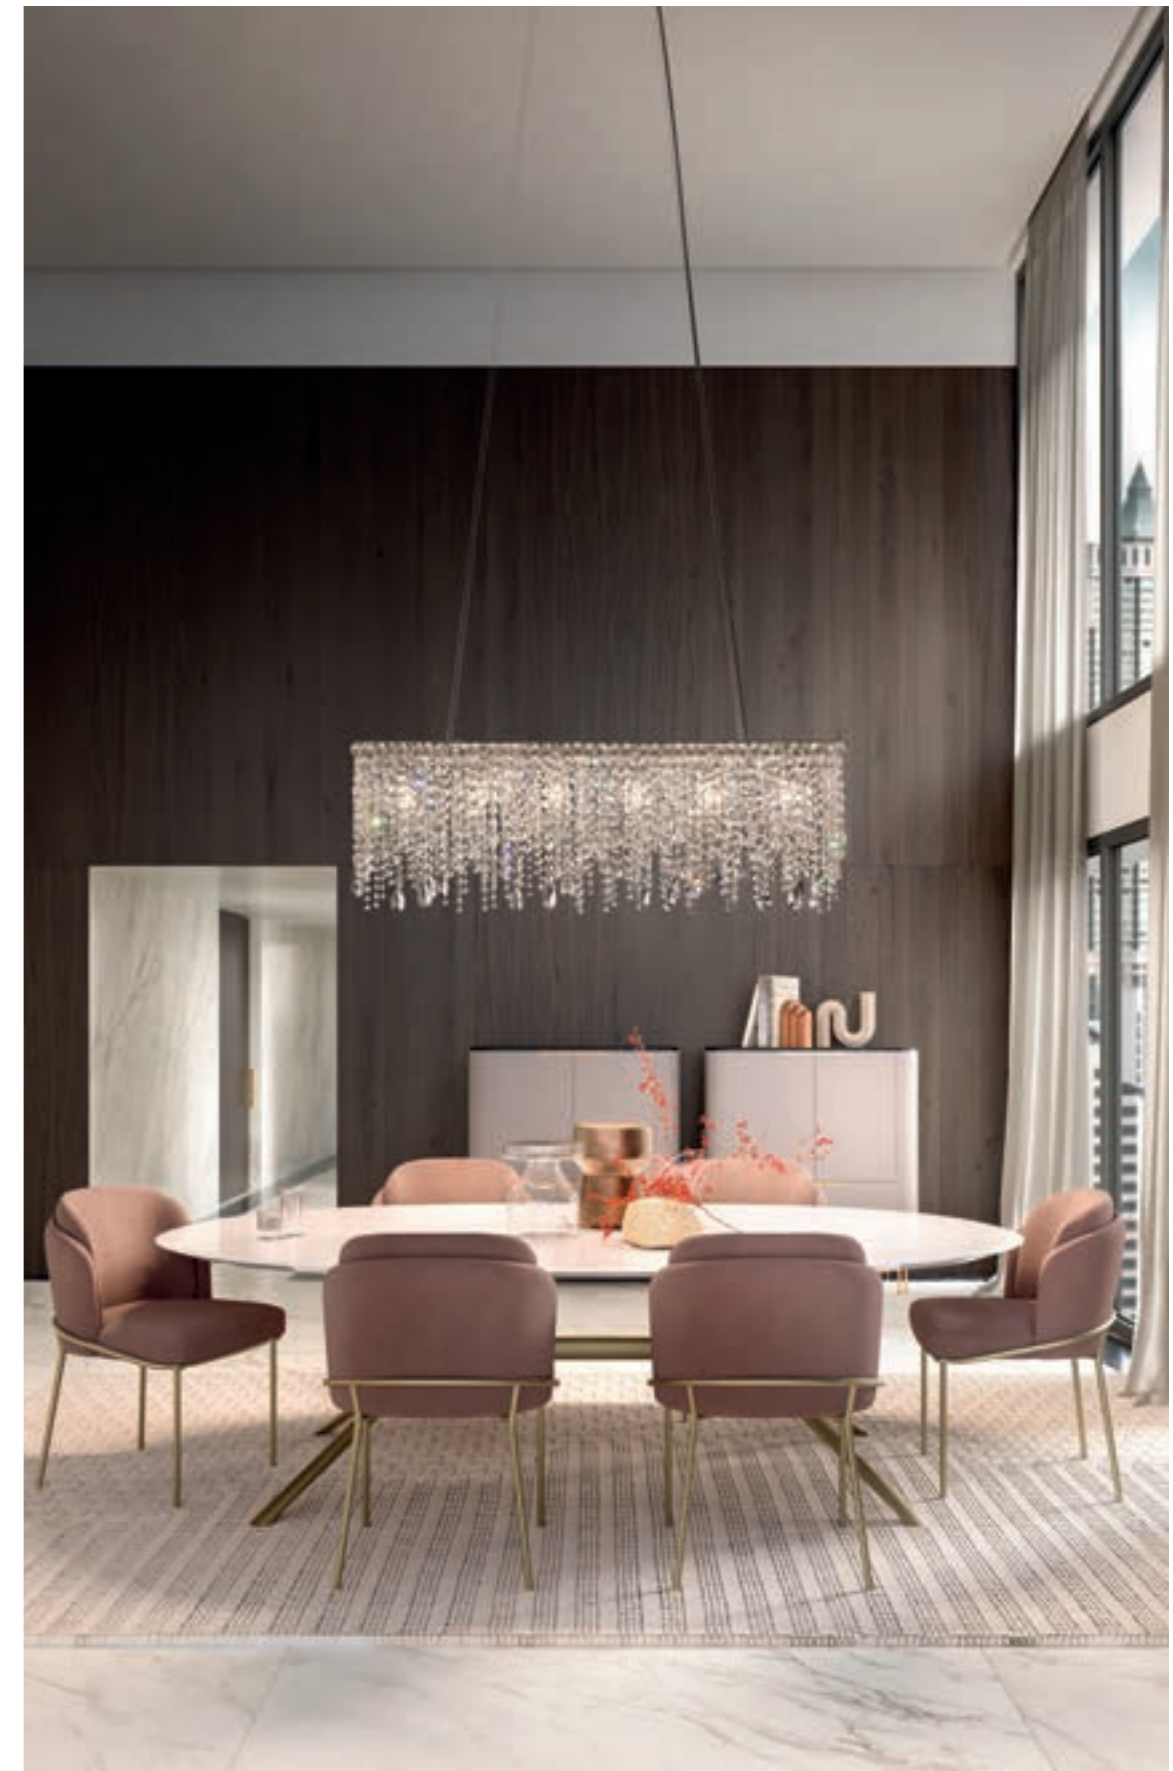

EN Like a soft cloud, Nuage creates elegant lighting effects through the spectacular light refraction of its precious crystal pendants.

DESIGN BY
MASIERO LAB

SUSPENSION
APPLIQUE

Nuage

Telaio in metallo galvanizzato.
Pendagli trasparenti in vetro o
cristallo. Illuminazione tradizionale.