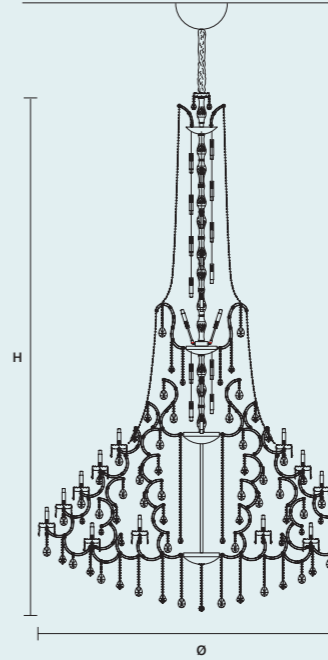

DW 70×LED SOURCE - 567 W TOT

STANDARD LIGHTING  

70×E14×10 W MAX (NOT INCL.)

**AQABA S 116/245/400**

∅ 253 cm / 99.60"
 H 400 cm / 157.50"
 ■ 200 kg / 440.00 lb

INTEGRATED LED LIGHTING 

RGB-W 116×LED SOURCE - 986 W TOT

DW 116×LED SOURCE - 939,6 W TOT

STANDARD LIGHTING  

116×E14×10 W MAX (NOT INCL.)

AQABA PL 5/82/36

∅ 82 cm / 32.30"
 H 36 cm / 14.20"
 ■ 15 kg / 33.00 lb

INTEGRATED LED LIGHTING 

RGB-W 5×LED SOURCE - 42,5 W TOT