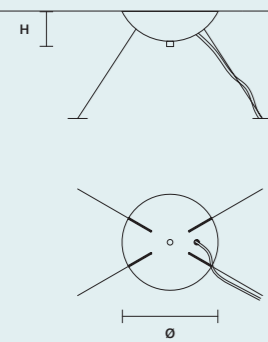

SINGLE CANOPY

SIZE	
Ø	18 cm / 7.10"
H	6 cm / 2.40"

FINISHINGS
● G04

PRODUCT NAME
CRISTALLE S 12/100/40 RD

SINGLE CANOPY

SIZE	
Ø	18 cm / 7.10"
H	6 cm / 2.40"

FINISHINGS
● G04

PRODUCT NAME
CRISTALLE S 4/80/30 OV
CRISTALLE S 5/100/35 OV
CRISTALLE S 6/120/40 OV