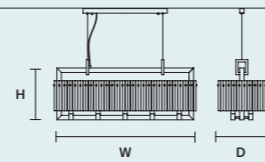

CREK S10	
W	95 cm / 37.40"
D	31,5 cm / 12.40"
H	40 cm / 15.70"
■	25 kg / 55.00 lb
STANDARD LIGHTING	
10×E14×10 W MAX (NOT INCL.)