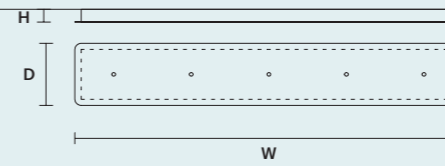

LINEAR CANOPY LN 125

SIZE		FINISHINGS	PRODUCT NAME
W	125 cm / 49.20"	V98	CREK C5 LN 125
D	20 cm / 7.90"		
H	4 cm / 1.60"