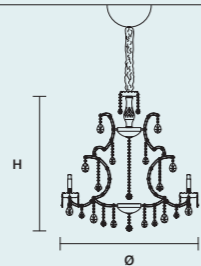

STANDARD LIGHTING

12×E14×10 W MAX (NOT INCL.)