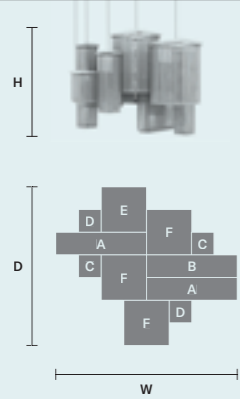

CUBO COMBO S100 SQ

W 100 cm / 39.40"
D 87,5 cm / 34.40"
H 80 cm / 31.50"
■ 60 kg / 132.00 lb

STANDARD LIGHTING
48×E14×10 W MAX (NOT INCL.)

CUBO COMBO S64 100 SQ

W 100 cm / 39.40"
D 100 cm / 39.40"
H 600 cm / 236.20"
■ 181 kg / 398.20 lb

STANDARD LIGHTING
106×E14×10 W MAX (NOT INCL.)

CUBO COMBO S175 SQ

W 175 cm / 68.90"
D 175 cm / 68.90"
H 100 cm / 39.40"
■ 106 kg / 233.20 lb

STANDARD LIGHTING
80×E14×10 W MAX (NOT INCL.)

CUBO COMBO S12 200 SQ

W 200 cm / 78.70"
D 200 cm / 78.70"
H 225 cm / 88.60"
■ 157 kg / 345.40 lb

STANDARD LIGHTING
158×E14×10 W MAX (NOT INCL.)