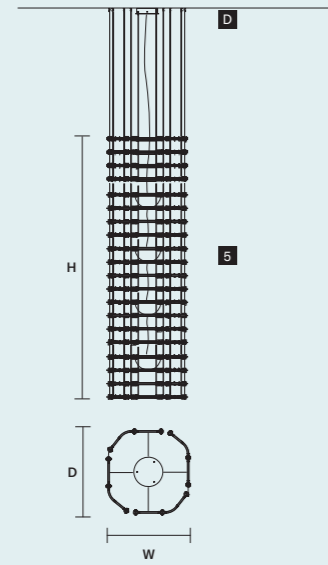

MODULES
7 × 8

CANOPY
RECESSED

CABLES
×16 SINGLE STEEL CABLES

RAQAM O1
COMPOSITION
BASIC BATCH B × 5

W 93,5 cm / 36.80"
D 93,5 cm / 36.80"
H 250 cm / 98.40"
■ 135 kg / 297.00 lb

INTEGRATED LED LIGHTING
480 LED LIGHTS CRI>85
3000 K – 720 W
93600 NOMINAL LM