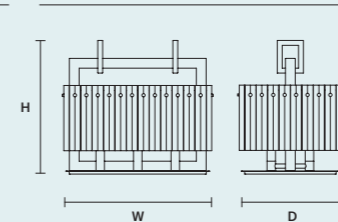

CREK TL 6	
W	45 cm / 17.70"
D	31 cm / 12.20"
H	41 cm / 16.10"
■	24 kg / 53.00 lb
STANDARD LIGHTING	
6×E14×10 W MAX (NOT INCL.)