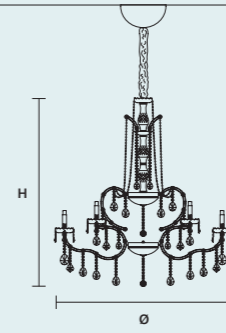

STANDARD LIGHTING

24×E14×10 W MAX (NOT INCL.)