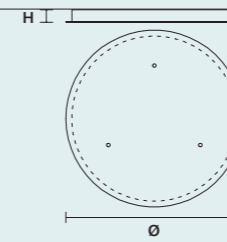

ROUND CANOPY RD 60