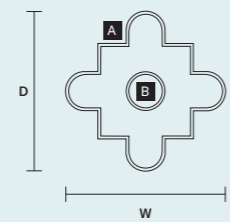

GALASSIA O1 TPL	
W	362 cm / 142.50"
D	201 cm / 79.10"
H	100 cm / 39.40"
■	170 kg / 375.00 lb

GALASSIA O3 SNG	
W	257 cm / 101.20"
D	156 cm / 61.40"
H	25 cm / 9.80"
■	40 kg / 88.00 lb

GALASSIA O4 SNG	
W	279 cm / 109.90"
D	77 cm / 30.30"
H	50 cm / 19.70"
■	47 kg / 104.00 lb

GALASSIA Q1 SNG	
W	227 cm / 89.40"
D	126 cm / 49.60"
H	100 cm / 39.40"
■	80 kg / 176.00 lb

GALASSIA Q2 SNG	
∅	150 cm / 60.00"
H	50 cm / 19.70"
■	67 kg / 148.00 lb

STANDARD INTEGRATED LED LIGHTING	
216 W CRI>90	
3000 K – 27750 NOMINAL LM	
ON REQUEST	
216 W CRI>90	
2700 K – 26362 NOMINAL LM	

STANDARD INTEGRATED LED LIGHTING	
187,2 W CRI>90	
3000 K – 24050 NOMINAL LM	
ON REQUEST	
187,2 W CRI>90	
2700 K – 22847 NOMINAL LM	

STANDARD INTEGRATED LED LIGHTING	
112,4 W CRI>90	
3000 K – 14430 NOMINAL LM	
ON REQUEST	
112,4 W CRI>90	
2700 K – 13708 NOMINAL LM	

STANDARD INTEGRATED LED LIGHTING	
244,8 W CRI>90	
3000 K – 31450 NOMINAL LM	
ON REQUEST	
244,8 W CRI>90	
2700 K – 29877 NOMINAL LM	

STANDARD INTEGRATED LED LIGHTING	
98 W CRI>90	
3000 K – 12580 NOMINAL LM	
ON REQUEST	
98 W CRI>90	
2700 K – 11950 NOMINAL LM	

STANDARD INTEGRATED LED LIGHTING	
75 W CRI>90	
3000 K – 9620 NOMINAL LM	
ON REQUEST	
75 W CRI>90	
2700 K – 9139 NOMINAL LM	

STANDARD INTEGRATED LED LIGHTING	
146,9 W CRI>90	
3000 K – 18870 NOMINAL LM	
ON REQUEST	
146,9 W CRI>90	
2700 K – 19926 NOMINAL LM	

STANDARD INTEGRATED LED LIGHTING	
129,6 W CRI>90	
3000 K – 16650 NOMINAL LM	
ON REQUEST	
129,6 W CRI>90	
2700 K – 15818 NOMINAL LM	

MODULES	
A	OUTSIDE H50 36 × CORNER 20x20
B	INSIDE H50 4 × CORNER 20x20 2 × STRAIGHT 100 2 × STRAIGHT 50
DRIVER	
1 × RECESSED	

MODULES	
A	COMBO A H50 (x4) 12 × CORNER 20x20 2 × STRAIGHT 100 4 × STRAIGHT 50
B	COMBO B H100 (x2) 4 × CORNER 20x20 2 × STRAIGHT 50
C	COMBO C H100 (x1) 4 × CORNER 20x20 2 × STRAIGHT 100
DRIVER	
2 × RECESSED	

MODULES	
A	OUTSIDE H50 12 × CORNER 20x20 8 × ARCH 50
B	INSIDE H100 4 × ARCH 50
DRIVER	
1 × RECESSED	

MODULES	
A	OUTSIDE H50 20 × CORNER 20x20 16 × ARCH 50
B	INSIDE H100 4 × ARCH 50 4 × STRAIGHT 100
DRIVER	
2 × RECESSED	

MODULES	
4 × CORNER 20x20 4 × STRAIGHT 50 4 × ARCH 50 4 × ARCH 75	
DRIVER	
1 × RECESSED	

MODULES	
4 × ARCH 75 4 × STRAIGHT 100	
DRIVER	
1 × RECESSED	

MODULES	
A	OUTSIDE H50 4 × ARCH 125 2 × STRAIGHT 100
B	INSIDE H100 4 × ARCH 50 2 × STRAIGHT 50
DRIVER	
1 × RECESSED	

MODULES	
4 × ARCH 50 4 × ARCH 100 4 × ARCH 150	
DRIVER	
1 × RECESSED