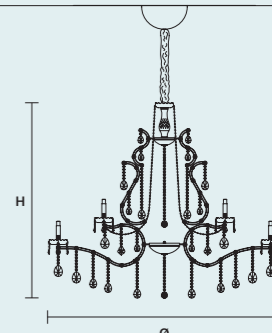

STANDARD LIGHTING

24×E14×10 W MAX (NOT INCL.)