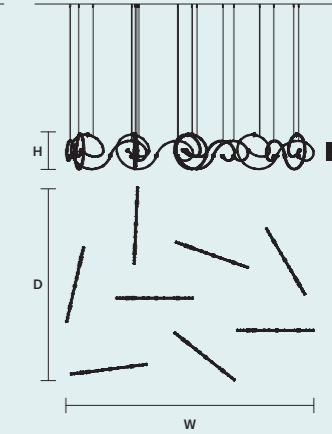

**RAQAM N6
BASIC BATCH A
MODULO 1 × 8**

W 369 cm / 145.30"
D 290 cm / 114.20"
H 57 cm / 22.40"
■ 27 kg / 59.40 lb

INTEGRATED LED LIGHTING
64 LED LIGHTS CRI>85
3000 K – 96 W
12480 NOMINAL LM