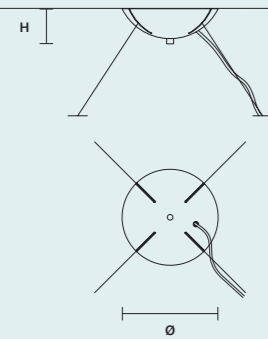

STANDARD LIGHTING

33×E14×10 W MAX (NOT INCL.)

SINGLE CANOPIES

SINGLE CANOPY

SIZE	
Ø	18 cm / 7.10"
H	6 cm / 2.40"

FINISHINGS
● V87

PRODUCT NAME
ROYALE S 9/50/55
ROYALE S 30/80/75
ROYALE S 40/100/110

SINGLE CANOPY