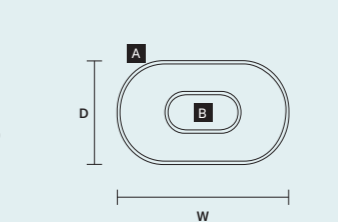

GALASSIA O1 TPL	
W	362 cm / 142.50"
D	201 cm / 79.10"
H	100 cm / 39.40"
■	170 kg / 375.00 lb

GALASSIA O3 SNG	
W	257 cm / 101.20"
D	156 cm / 61.40"
H	25 cm / 9.80"
■	40 kg / 88.00 lb

GALASSIA O4 SNG	
W	279 cm / 109.90"
D	77 cm / 30.30"
H	50 cm / 19.70"
■	47 kg / 104.00 lb

GALASSIA Q1 SNG	
W	227 cm / 89.40"
D	126 cm / 49.60"
H	100 cm / 39.40"
■	80 kg / 176.00 lb

GALASSIA Q2 SNG	
∅	150 cm / 60.00"
H	50 cm / 19.70"
■	67 kg / 148.00 lb

STANDARD INTEGRATED LED LIGHTING	
216 W CRI>90	
3000 K – 27750 NOMINAL LM	
ON REQUEST	
216 W CRI>90	
2700 K – 26362 NOMINAL LM	

STANDARD INTEGRATED LED LIGHTING	
187,2 W CRI>90	
3000 K – 24050 NOMINAL LM	
ON REQUEST	
187,2 W CRI>90	
2700 K – 22847 NOMINAL LM	

STANDARD INTEGRATED LED LIGHTING	
112,4 W CRI>90	
3000 K – 14430 NOMINAL LM	
ON REQUEST	
112,4 W CRI>90	
2700 K – 13708 NOMINAL LM	

STANDARD INTEGRATED LED LIGHTING	
244,8 W CRI>90	
3000 K – 31450 NOMINAL LM	
ON REQUEST	
244,8 W CRI>90	
2700 K – 29877 NOMINAL LM	

STANDARD INTEGRATED LED LIGHTING	
98 W CRI>90	
3000 K – 12580 NOMINAL LM	
ON REQUEST	
98 W CRI>90	
2700 K – 11950 NOMINAL LM	

STANDARD INTEGRATED LED LIGHTING	
75 W CRI>90	
3000 K – 9620 NOMINAL LM	
ON REQUEST	
75 W CRI>90	
2700 K – 9139 NOMINAL LM	

STANDARD INTEGRATED LED LIGHTING	
146,9 W CRI>90	
3000 K – 18870 NOMINAL LM	
ON REQUEST	
146,9 W CRI>90	
2700 K – 19926 NOMINAL LM	

STANDARD INTEGRATED LED LIGHTING	
129,6 W CRI>90	
3000 K – 16650 NOMINAL LM	
ON REQUEST	
129,6 W CRI>90	
2700 K – 15818 NOMINAL LM	

MODULES	
A	OUTSIDE H50 36 × CORNER 20x20
B	INSIDE H50 4 × CORNER 20x20 2 × STRAIGHT 100 2 × STRAIGHT 50
DRIVER	
1 × RECESSED	

MODULES	
A	COMBO A H50 (x4) 12 × CORNER 20x20 2 × STRAIGHT 100 4 × STRAIGHT 50
B	COMBO B H100 (x2) 4 × CORNER 20x20 2 × STRAIGHT 50
C	COMBO C H100 (x1) 4 × CORNER 20x20 2 × STRAIGHT 100
DRIVER	
2 × RECESSED	

MODULES	
A	OUTSIDE H50 12 × CORNER 20x20 8 × ARCH 50
B	INSIDE H100 4 × ARCH 50
DRIVER	
1 × RECESSED	

MODULES	
A	OUTSIDE H50 20 × CORNER 20x20 16 × ARCH 50
B	INSIDE H100 4 × ARCH 50 4 × STRAIGHT 100
DRIVER	
2 × RECESSED	

MODULES	
4 × CORNER 20x20 4 × STRAIGHT 50 4 × ARCH 50 4 × ARCH 75	
DRIVER	
1 × RECESSED	

MODULES	
4 × ARCH 75 4 × STRAIGHT 100	
DRIVER	
1 × RECESSED	

MODULES	
A	OUTSIDE H50 4 × ARCH 125 2 × STRAIGHT 100
B	INSIDE H100 4 × ARCH 50 2 × STRAIGHT 50
DRIVER	
1 × RECESSED	

MODULES	
4 × ARCH 50 4 × ARCH 100 4 × ARCH 150	
DRIVER	
1 × RECESSED