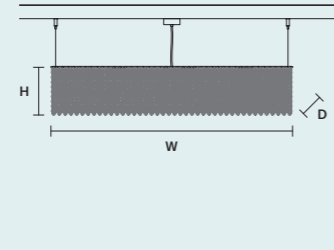

CUBO S/LONG/S

W	100 cm / 39.40"
D	50 cm / 19.70"
H	20 cm / 7.90"

STANDARD LIGHTING
12xE14x10 W MAX (NOT INCL.)