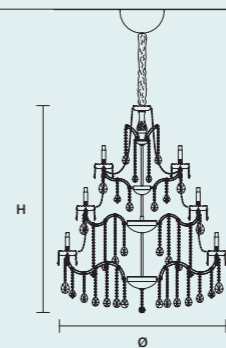

STANDARD LIGHTING

25×E14×10 W MAX (NOT INCL.)