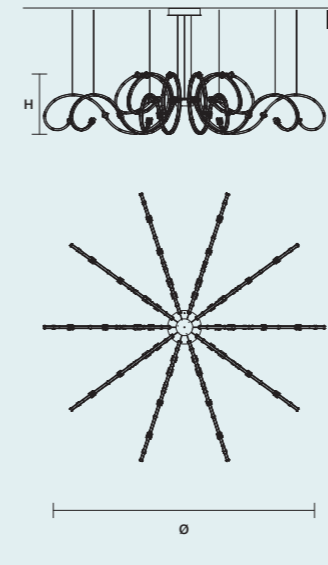

RAQAM Q5
BASIC BATCH E
MODULO 1 × 10

ø 266 cm / 104.70"
H 55 cm / 21.70"
■ 38 kg / 83.60 lb

INTEGRATED LED LIGHTING
80 LED LIGHTS CRI>85
3000 K – 120 W
15600 NOMINAL LM