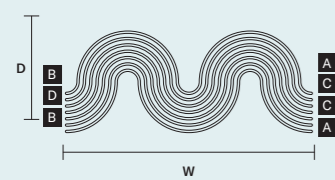

LUSTRALIS R2 SNG	
W 229 cm / 90.20"	
D 116 cm / 45.70"	
H 40 cm / 15.70"	
■ 163 kg / 359.00 lb	

LUSTRALIS T1 DBL	
W 700 cm / 275.60"	
D 320 cm / 126.00"	
H 40 cm / 15.70"	
■ 516 kg / 1138.00 lb	

LUSTRALIS T1 SNG	
W 320 cm / 126.00"	
D 320 cm / 126.00"	
H 40 cm / 15.70"	
■ 258 kg / 569.00 lb	

LUSTRALIS T2 SNG	
W 200 cm / 78.70"	
D 100 cm / 39.40"	
H 40 cm / 15.70"	
■ 83kg / 183.00 lb	

LUSTRALIS SA1 SNG	
W 200 cm / 78.70"	
D 45 cm / 30.30"	
H 40 cm / 15.70"	
■ 38 kg / 84.00 lb	

LUSTRALIS SC1 DBL	
ø 202 cm / 79.50"	
H 350 cm / 137.80"	
■ 167 kg / 368.00 lb	

STANDARD INTEGRATED LED LIGHTING
766 W CRI>90 3000 K – 98420 NOMINAL LM
ON REQUEST
766 W CRI>90 2700 K – 93499 NOMINAL LM

STANDARD INTEGRATED LED LIGHTING
191,5 W CRI>90 3000 K – 24605 NOMINAL LM
ON REQUEST
191,5W CRI>90 2700 K – 23374 NOMINAL LM

STANDARD INTEGRATED LED LIGHTING
609 W CRI>90 3000 K – 78255 NOMINAL LM
ON REQUEST
609 W CRI>90 2700 K – 74342 NOMINAL LM

STANDARD INTEGRATED LED LIGHTING
304,6 W CRI>90 3000 K – 39127 NOMINAL LM
ON REQUEST
304,6 W CRI>90 2700 K – 37170 NOMINAL LM

STANDARD INTEGRATED LED LIGHTING
95,8W CRI>90 3000 K – 12302 NOMINAL LM
ON REQUEST
95,8 W CRI>90 2700 K – 11686 NOMINAL LM

STANDARD INTEGRATED LED LIGHTING
41 W CRI>90 3000 K – 5272 NOMINAL LM
ON REQUEST
41 W CRI>90 2700 K – 5008 NOMINAL LM

STANDARD INTEGRATED LED LIGHTING
191,6 W CRI>90 3000 K – 24605 NOMINAL LM
ON REQUEST
191,6 W CRI>90 2700 K – 23374 NOMINAL LM