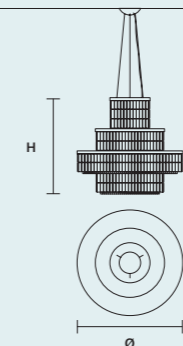

PALLADIO S 15/90/80

Ø 90 cm / 35.40"
H 80 cm / 31.50"
■ 29 kg / 63.80 lb

STANDARD LIGHTING
15×E27×20 W MAX (NOT INCL.)
* BULB MAX Ø 45 mm / 1.80"