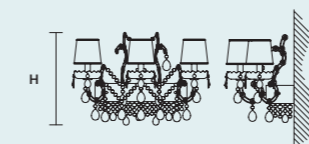

DISCOVER MORE

SINGLE CANOPIES

SINGLE CANOPY

SIZE		FRAME FINISHINGS	CANOPY FINISHINGS	PRODUCT NAME
Ø	16,5 cm / 6.50"	G03+F01	G03	ETERNAL S 13/80/70
H	8 cm / 3.10"	G04+F02	G04	ETERNAL S 18/700/70
				ETERNAL S 21/125/75
				ETERNAL S 24/152/65
				ETERNAL S 32/200/65