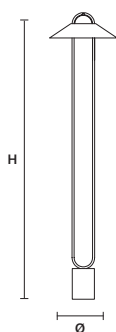

LUPPITER STL 1 33

ø 33 cm / 13.00"
H 140 cm / 55.10"

STANDARD INTEGRATED LED LIGHTING
12,5 W CRI>90
3000 K – 1639 NOMINAL LM

ON REQUEST
12,5 W CRI>90
2700 K – 1566 NOMINAL LM

DIMMABLE
OWN BUTTON