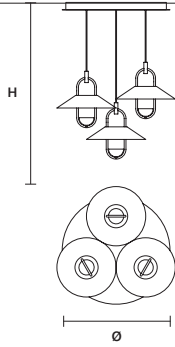

DIMMABLE
TRIAC

LUPPITER TL 1 11 

ø 11 cm / 4.30"
H 46 cm / 18.10"

STANDARD INTEGRATED LED LIGHTING
5 W CRI>90
3000 K – 526 NOMINAL LM

ON REQUEST
5 W CRI>90
2700 K – 515 NOMINAL LM

DIMMABLE
OWN BUTTON

LUPPITER TL 1 33 

ø 33 cm / 13.00"
H 46 cm / 18.10"

STANDARD INTEGRATED LED LIGHTING
5 W CRI>90
3000 K – 526 NOMINAL LM

ON REQUEST
5 W CRI>90
2700 K – 515 NOMINAL LM

DIMMABLE
OWN BUTTON

LUPPITER STL 1 33 

ø 33 cm / 13.00"
H 140 cm / 55.10"

STANDARD INTEGRATED LED LIGHTING
12,5 W CRI>90
3000 K – 1639 NOMINAL LM

ON REQUEST
12,5 W CRI>90
2700 K – 1566 NOMINAL LM

DIMMABLE
OWN BUTTON

LUPPITER STL 1 11 

ø 11 cm / 4.30"
H 140 cm / 55.10"

STANDARD INTEGRATED LED LIGHTING
12,5 W CRI>90
3000 K – 1639 NOMINAL LM

ON REQUEST
12,5 W CRI>90
2700 K – 1566 NOMINAL LM

DIMMABLE
OWN BUTTON

LUPPITER C3 RD 60 

∅	60 cm / 23.60"
H MAX	185 cm / 72.80"
STANDARD INTEGRATED LED LIGHTING	
	40,8 W CRI>90
	3000 K – 5337 NOMINAL LM
ON REQUEST	
	40,8 W CRI>90
	2700 K – 5088 NOMINAL LM
DIMMABLE	
	1-10V + PUSH + DALI