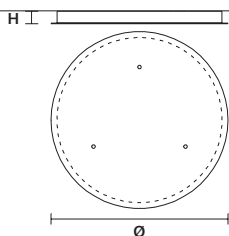

LUPPITER C5 LN 175 

w	175 cm / 68.90"
D	33 cm / 13.00"
H MAX	185 cm / 72.80"
STANDARD INTEGRATED LED LIGHTING	
	68 W CRI>90
	3000 K – 8895 NOMINAL LM
ON REQUEST	
	68 W CRI>90
	2700 K – 8480 NOMINAL LM
DIMMABLE	
	0-10V

SINGLE CANOPY

SIZE		FINISHINGS	PRODUCT NAME
Ø	8,5 cm / 3.30"	● V90	LUPPITER S1 P 33
H	11,5 cm / 4.50"		LUPPITER S1 M 33
			LUPPITER S1 G 33
			LUPPITER S1 P 55
			LUPPITER S1 M 55
			LUPPITER S1 G 55

LINEAR CANOPY LN 125

SIZE	FINISHINGS	PRODUCT NAME
W 125 cm / 49.20"	● V91	LUPPITER C3 LN 125
D 20 cm / 7.90"		
H 4 cm / 1.60"		

LINEAR CANOPY LN 175

SIZE	FINISHINGS	PRODUCT NAME
W 175 cm / 68.90"	● V91	LUPPITER C5 LN 175
D 20 cm / 7.90"		
H 4 cm / 1.60"		

ROUND CANOPY RD 60

SIZE	FINISHINGS	PRODUCT NAME
Ø 60 cm / 23.60"	● V91	LUPPITER C3 RD 60
H 4 cm / 1.60"		

ROUND CANOPY RD 80

SIZE	FINISHINGS	PRODUCT NAME
Ø 80 cm / 31.50"	● V91	LUPPITERC5 RD 80
H 4 cm / 1.60"		