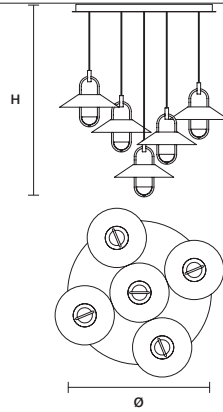

ø 33 cm / 13.00"
H 46 cm / 18.10"

STANDARD INTEGRATED LED LIGHTING
5 W CRI>90
3000 K – 526 NOMINAL LM

ON REQUEST
5 W CRI>90
2700 K – 515 NOMINAL LM

DIMMABLE
OWN BUTTON

LUPPITER STL 1 33 

ø 33 cm / 13.00"
H 140 cm / 55.10"

ON REQUEST
12,5 W CRI>90
2700 K – 1566 NOMINAL LM

DIMMABLE
OWN BUTTON

LUPPITER C3 RD 60 

∅	60 cm / 23.60"
H MAX	185 cm / 72.80"
STANDARD INTEGRATED LED LIGHTING	
	40,8 W CRI>90
	3000 K – 5337 NOMINAL LM
ON REQUEST	
	40,8 W CRI>90
	2700 K – 5088 NOMINAL LM
DIMMABLE	
	1-10V + PUSH + DALI

LUPPITER C5 RD 80 

∅	80 cm / 31.50"
H MAX	185 cm / 72.80"
STANDARD INTEGRATED LED LIGHTING	
	68 W CRI>90
	3000 K – 8895 NOMINAL LM
ON REQUEST	
	68 W CRI>90
	2700 K – 8480 NOMINAL LM
DIMMABLE	
	0-10V

LUPPITER C3 LN 125 