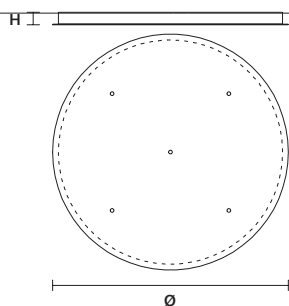

LUPPITER C5 LN 175 

w	175 cm / 68.90"
D	33 cm / 13.00"
H MAX	185 cm / 72.80"
STANDARD INTEGRATED LED LIGHTING	
	68 W CRI>90
	3000 K – 8895 NOMINAL LM
ON REQUEST	
	68 W CRI>90
	2700 K – 8480 NOMINAL LM
DIMMABLE	
	0-10V

SINGLE CANOPY

SIZE		FINISHINGS	PRODUCT NAME
Ø	8,5 cm / 3.30"	● V90	LUPPITER S1 P 33
H	11,5 cm / 4.50"		LUPPITER S1 M 33
			LUPPITER S1 G 33
			LUPPITER S1 P 55
			LUPPITER S1 M 55
			LUPPITER S1 G 55

LINEAR CANOPY LN 125

SIZE	FINISHINGS	PRODUCT NAME
W 125 cm / 49.20"	● V91	LUPPITER C3 LN 125
D 20 cm / 7.90"		
H 4 cm / 1.60"		

LINEAR CANOPY LN 175

SIZE	FINISHINGS	PRODUCT NAME
W 175 cm / 68.90"	● V91	LUPPITER C5 LN 175
D 20 cm / 7.90"		
H 4 cm / 1.60"		

ROUND CANOPY RD 60

SIZE	FINISHINGS	PRODUCT NAME
Ø 60 cm / 23.60"	● V91	LUPPITER C3 RD 60
H 4 cm / 1.60"		

ROUND CANOPY RD 80

SIZE	FINISHINGS	PRODUCT NAME
Ø 80 cm / 31.50"	● V91	LUPPITERC5 RD 80
H 4 cm / 1.60"		