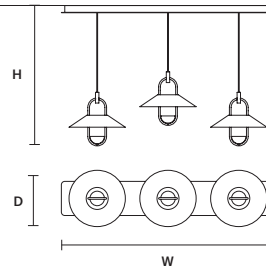

LUPPITER C3 LN 125

w	125 cm / 49.20"
D	33 cm / 13.00"
H MAX	185 cm / 72.80"
STANDARD INTEGRATED LED LIGHTING	
	40,8 W CRI>90
	3000 K – 5337 NOMINAL LM
ON REQUEST	
	40,8 W CRI>90
	2700 K – 5088 NOMINAL LM
DIMMABLE	
	1-10V + PUSH + DALI