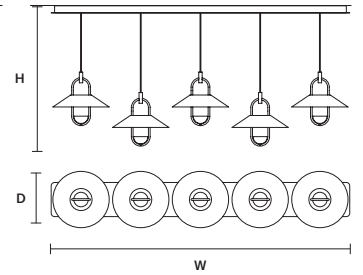

LUPPITER C5 LN 175

w	175 cm / 68.90"
D	33 cm / 13.00"
H MAX	185 cm / 72.80"
STANDARD INTEGRATED LED LIGHTING	
	68 W CRI>90
	3000 K – 8895 NOMINAL LM
ON REQUEST	
	68 W CRI>90
	2700 K – 8480 NOMINAL LM
DIMMABLE	
	0-10V