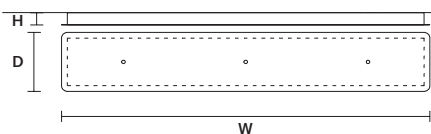

LUPPITER C5 LN 175 

w	175 cm / 68.90"
D	33 cm / 13.00"
H MAX	185 cm / 72.80"
STANDARD INTEGRATED LED LIGHTING	
	68 W CRI>90
	3000 K – 8895 NOMINAL LM
ON REQUEST	
	68 W CRI>90
	2700 K – 8480 NOMINAL LM
DIMMABLE	
	0-10V

SINGLE CANOPY

SIZE		FINISHINGS	PRODUCT NAME
Ø	8,5 cm / 3.30"	● V90	LUPPITER S1 P 33
H	11,5 cm / 4.50"		LUPPITER S1 M 33
			LUPPITER S1 G 33
			LUPPITER S1 P 55
			LUPPITER S1 M 55
			LUPPITER S1 G 55

LINEAR CANOPY LN 125