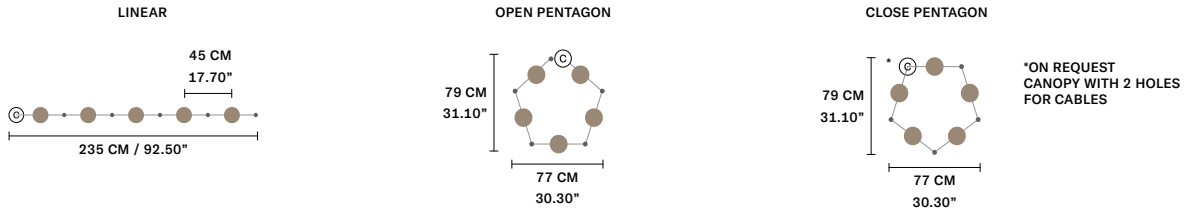

SUGGESTED CONFIGURATION FOR C5