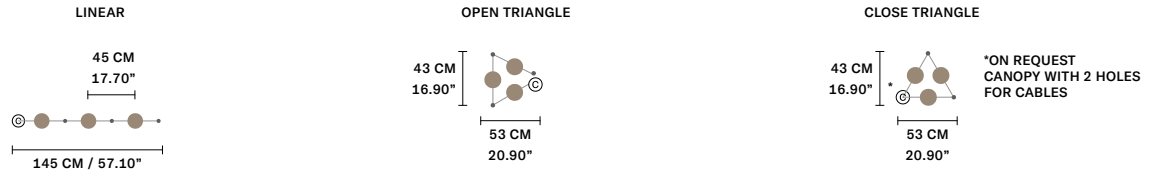

SUGGESTED CONFIGURATION FOR C3