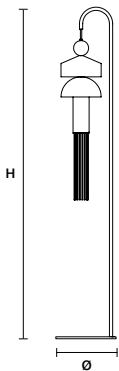

NAPPE STL XM1		CE
ø	30 cm / 11.80"	
H	165 cm / 65.00"	
STANDARD INTEGRATED LED LIGHTING		
UP	9 W CRI>90 3000 K - 1520 NOMINAL LM	
DOWN	4 W CRI>90 3000 K - 390 NOMINAL LM	
ON REQUEST		
UP	9 W CRI>90 2700 K - 1300 NOMINAL LM	
DOWN	4 W CRI>90 2700 K - 335 NOMINAL LM	
DIMMABLE		
	OWN BUTTON