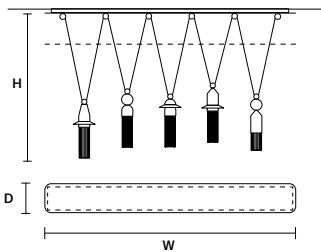

NAPPE C5 LN 175

W	175 cm / 68.90"
D	20 cm / 7.90"
H MAX	155 cm / 61.00"
INTEGRATED LED LIGHTING	
5 × 27 W CRI>90 3000 K - 3440 NOMINAL LM	
ON REQUEST	
5 × 27 W CRI>90 2700 K - 3268 NOMINAL LM	
DIMMABLE	
0-10V