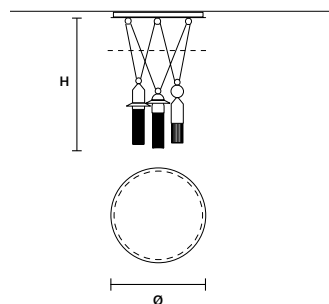

NAPPE C3 RD 60

∅	60 cm / 23.60"
H MAX	155 cm / 61.00"
INTEGRATED LED LIGHTING	
3 × 16,2 W CRI>90 3000 K - 2064 NOMINAL LM	
ON REQUEST	
3 × 16,2 W CRI>90 2700 K - 1960 NOMINAL LM	
DIMMABLE	
0-10V