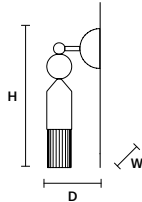

NAPPE APP N2		CE
W	15 cm / 5.90"	
D	19.7 cm / 7.80"	
H	43 cm / 16.90"	
INTEGRATED LED LIGHTING		
	5.4 W CRI>90 3000 K - 688 NOMINAL LM	
ON REQUEST		
	5,4 W CRI>90 2700 K - 653 NOMINAL LM	
DIMMABLE		
	TRIAC	

NAPPE APP N4		CE
W	12 cm / 4.70"	
D	16 cm / 6.30"	
H	42 cm / 16.50"	
INTEGRATED LED LIGHTING		
	5.4 W CRI>90 3000 K - 688 NOMINAL LM	
ON REQUEST		
	5,4 W CRI>90 2700 K - 653 NOMINAL LM	
DIMMABLE		
	TRIAC