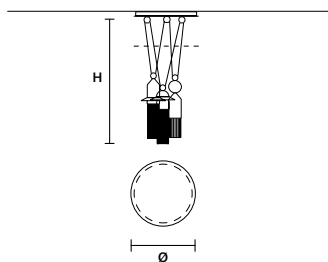

NAPPE C3 RD 40

∅	40 cm / 15.70"
H MAX	155 cm / 61.00"
INTEGRATED LED LIGHTING	
3 × 16,2 W CRI>90 3000 K - 2064 NOMINAL LM	
ON REQUEST	
3 × 16,2 W CRI>90 2700 K - 1960 NOMINAL LM	
DIMMABLE	
0-10V