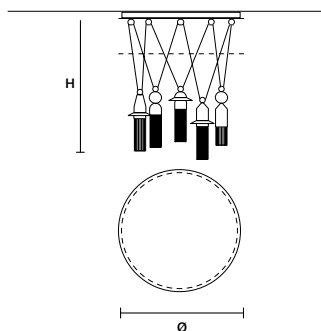

NAPPE C5 RD 80

∅	80 cm / 31.50"
H MAX	155 cm / 61.00"
INTEGRATED LED LIGHTING	
5 × 27 W CRI>90 3000 K - 3440 NOMINAL LM	
ON REQUEST	
5 × 27 W CRI>90 2700 K - 3268 NOMINAL LM	
DIMMABLE	
0-10V