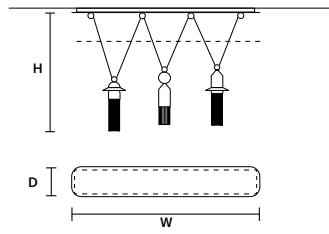

NAPPE C3 LN 125

W	125 cm / 49.20"
D	20 cm / 7.90"
H MAX	155 cm / 61.00"
INTEGRATED LED LIGHTING	
3 × 16,2 W CRI>90 3000 K - 2064 NOMINAL LM	
ON REQUEST	
3 × 16,2 W CRI>90 2700 K - 1960 NOMINAL LM	
DIMMABLE	
0-10V