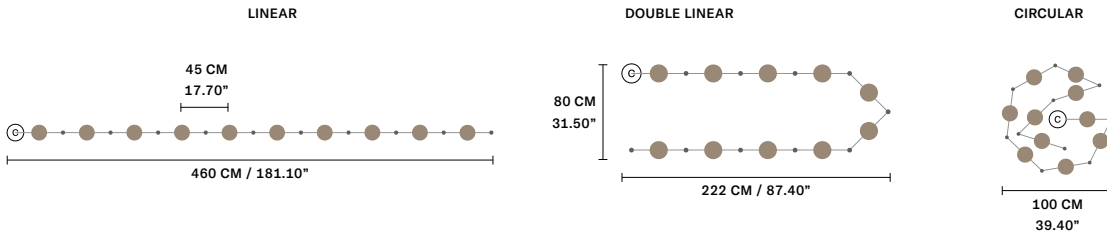

SUGGESTED CONFIGURATION FOR C10