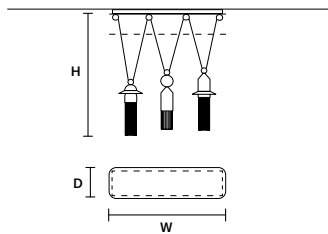

NAPPE C10

INTEGRATED LED LIGHTING
10 × 54 W CRI>90 3000 K - 6880 NOMINAL LM
ON REQUEST
10 × 54 W CRI>90 2700 K - 6536 NOMINAL LM
DIMMABLE
0-10V

NAPPE C3 LN 75

W	75 cm / 29.50"
D	20 cm / 7.90"
H MAX	155 cm / 61.00"
INTEGRATED LED LIGHTING	
3 × 16,2 W CRI>90 3000 K - 2064 NOMINAL LM	
ON REQUEST	
3 × 16,2 W CRI>90 2700 K - 1960 NOMINAL LM	
DIMMABLE	
0-10V	