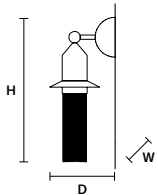

NAPPE APP N2		CE
W	15 cm / 5.90"	
D	19.7 cm / 7.80"	
H	43 cm / 16.90"	
INTEGRATED LED LIGHTING		
	5.4 W CRI>90 3000 K - 688 NOMINAL LM	
ON REQUEST		
	5,4 W CRI>90 2700 K - 653 NOMINAL LM	
DIMMABLE		
	TRIAC	

NAPPE APP N4		CE
W	12 cm / 4.70"	
D	16 cm / 6.30"	
H	42 cm / 16.50"	
INTEGRATED LED LIGHTING		
	5.4 W CRI>90 3000 K - 688 NOMINAL LM	
ON REQUEST		
	5,4 W CRI>90 2700 K - 653 NOMINAL LM	
DIMMABLE		
	TRIAC