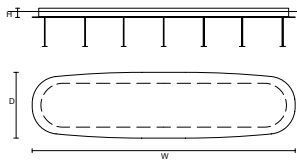

SINGLE CANOPY

	SIZE	FINISHINGS	CANOPY FINISHING	PRODUCT NAME
	Ø 14 cm / 5.50"	● G09	● V90	ANTESIA S48
	H 6 cm / 2.40"			

COBBLE CANOPY

CANOPY CB 90

SIZE	DESCRIPTION	SYSTEM
W 90 cm / 35.40"	COBBLE CANOPY FOR UP TO 5 SUSPENSION	Cluster
D 30 cm / 11.80"		
H 4.2 cm / 1.65"		

FINISHINGS

CANOPY CB 120

SIZE	DESCRIPTION	SYSTEM
W 120 cm / 47.20"	COBBLE CANOPY FOR UP TO 7 SUSPENSION	Cluster
D 30 cm / 11.80"		
H 4.2 cm / 1.65"		

FINISHINGS

CANOPY CB 120

SIZE	DESCRIPTION	SYSTEM
W 120 cm / 47.20"	COBBLE CANOPY FOR UP TO 10 SUSPENSION	Cluster
D 30 cm / 11.80"		
H 4.2 cm / 1.65"		

FINISHINGS

CANOPY CB 160

SIZE	DESCRIPTION	SYSTEM
W 160 cm / 63.00"	COBBLE CANOPY FOR UP TO 13 SUSPENSION	Cluster
D 40 cm / 15.70"		
H 4.2 cm / 1.65"		

FINISHINGS

PEBBLE CANOPY

CANOPY PB 30

SIZE	DESCRIPTION	SYSTEM
Ø 30 cm / 11.80" H 4.2 cm / 1.65"	PEBBLE CANOPY FOR UP TO 3 SUSPENSION	Cluster
FINISHINGS		
 		
V98	V91	