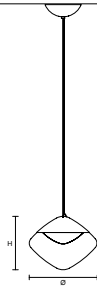

MATERIALS

Vetro pressato
Pressed glass

STANDARD CABLES

BLACK CABLE
H 300 CM / 118.10"

BLACK CABLE
H 150 CM / 59.00"

ANTESIA S1 16 

∅	16 cm / 6,30"
H	9 cm / 3,50"
STANDARD INTEGRATED LED LIGHTING	
10,3 W CRI>90 3000 K - 1665 NOMINAL LM	
ON REQUEST	
10,3 W CRI>90 2700 K - 1580 NOMINAL LM	
DIMMABLE	
TRIAC	

ANTESIA S1 26 

∅	26 cm / 10.20"
H	21 cm / 8.25"
STANDARD INTEGRATED LED LIGHTING	
15 W CRI>90 3000 K - 2272 NOMINAL LM	
ON REQUEST	
15 W CRI>90 2700 K - 2158 NOMINAL LM	
DIMMABLE	
TRIAC	

ANTESIA S1 35 

∅	35 cm / 13,80"
H	27 cm / 10,60"
STANDARD INTEGRATED LED LIGHTING	
15 W CRI>90 3000 K - 2272 NOMINAL LM	
ON REQUEST	
15 W CRI>90 2700 K - 2158 NOMINAL LM	
DIMMABLE	
TRIAC	