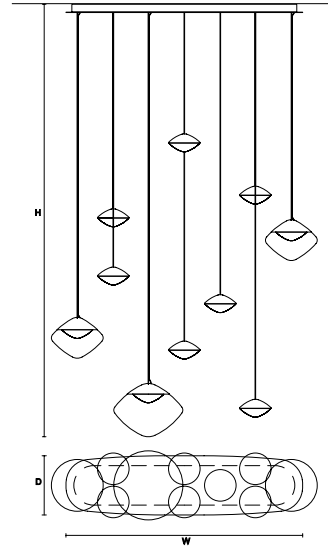

ANTESIA C5 CB 90 (5X16)	CE
W 90 cm / 35,40"	
D 30 cm / 11,80"	
H MAX 300 cm / 118,10"	
STANDARD INTEGRATED LED LIGHTING	
51,5 W CRI>90 3000 K - 8325 NOMINAL LM	
ON REQUEST	
51,5 W CRI>90 2700 K - 7900 NOMINAL LM	
DIMMABLE	
1-10V	

ANTESIA C7 CB 120 (6X16-1X26)	CE
W 120 cm / 47,20"	
D 30 cm / 11,80"	
H MAX 300 cm / 118,10"	
STANDARD INTEGRATED LED LIGHTING	
72,1 W CRI>90 3000 K - 11655 NOMINAL LM	
ON REQUEST	
72,1 W CRI>90 2700 K - 11060 NOMINAL LM	
DIMMABLE	
1-10V	

ANTESIA C10 CB 120 (7X16-2X26-1X35)	CE
W 120 cm / 47,20"	
D 30 cm / 11,80"	
H MAX 300 cm / 118,10"	
STANDARD INTEGRATED LED LIGHTING	
103 W CRI>90 3000 K - 16650 NOMINAL LM	
ON REQUEST	
103 W CRI>90 2700 K - 15800 NOMINAL LM	
DIMMABLE	
1-10V	

ANTESIA C13 CB 160 (10X16-2X26-1X35)	CE
W 160 cm / 63,00"	
D 40 cm / 15,70"	
H MAX 300 cm / 118,10"	
STANDARD INTEGRATED LED LIGHTING	
133,9 W CRI>90 3000 K - 21645 NOMINAL LM	
ON REQUEST	
133,9 W CRI>90 2700 K - 20540 NOMINAL LM	
DIMMABLE	
1-10V