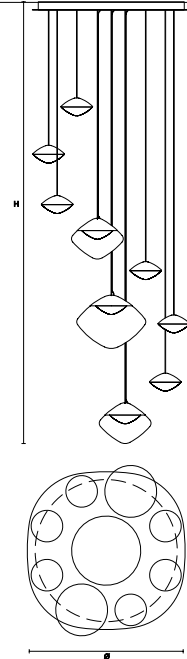

ANTESIA C9 PB 80 (6X16-2X26-1X35)	CE
∅ 80 cm / 31,50"	
H MAX 300 cm / 118,10"	
STANDARD INTEGRATED LED LIGHTING	
92,7 W CRI>90	
3000 K - 14985 NOMINAL LM	
ON REQUEST	
92,7 W CRI>90	
2700 K - 14220 NOMINAL LM	
DIMMABLE	
0-10V