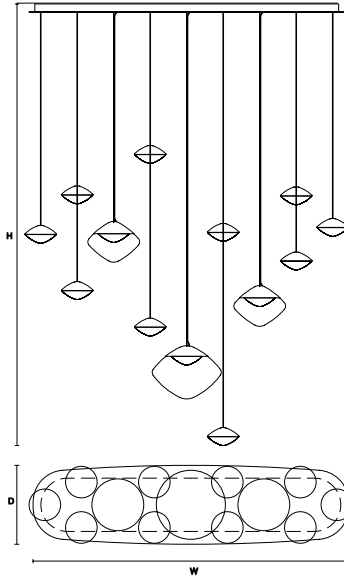

ANTESIA C5 CB 90 (5X16)	CE
W 90 cm / 35,40"	
D 30 cm / 11,80"	
H MAX 300 cm / 118,10"	
STANDARD INTEGRATED LED LIGHTING	
51,5 W CRI>90 3000 K - 8325 NOMINAL LM	
ON REQUEST	
51,5 W CRI>90 2700 K - 7900 NOMINAL LM	
DIMMABLE	
1-10V	

ANTESIA C7 CB 120 (6X16-1X26)	CE
W 120 cm / 47,20"	
D 30 cm / 11,80"	
H MAX 300 cm / 118,10"	
STANDARD INTEGRATED LED LIGHTING	
72,1 W CRI>90 3000 K - 11655 NOMINAL LM	
ON REQUEST	
72,1 W CRI>90 2700 K - 11060 NOMINAL LM	
DIMMABLE	
1-10V	

ANTESIA C10 CB 120 (7X16-2X26-1X35)	CE
W 120 cm / 47,20"	
D 30 cm / 11,80"	
H MAX 300 cm / 118,10"	
STANDARD INTEGRATED LED LIGHTING	
103 W CRI>90 3000 K - 16650 NOMINAL LM	
ON REQUEST	
103 W CRI>90 2700 K - 15800 NOMINAL LM	
DIMMABLE	
1-10V	

ANTESIA C13 CB 160 (10X16-2X26-1X35)	CE
W 160 cm / 63,00"	
D 40 cm / 15,70"	
H MAX 300 cm / 118,10"	
STANDARD INTEGRATED LED LIGHTING	
133,9 W CRI>90 3000 K - 21645 NOMINAL LM	
ON REQUEST	
133,9 W CRI>90 2700 K - 20540 NOMINAL LM	
DIMMABLE	
1-10V