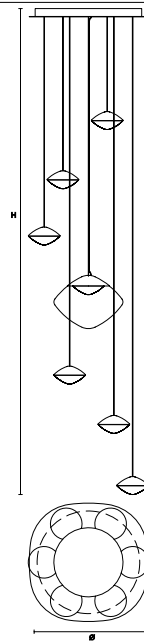

ANTESIA C7 PB 60 (6X16-1X35)	CE
∅ 60 cm / 23,60"	
H MAX 300 cm / 118,10"	
STANDARD INTEGRATED LED LIGHTING	
72,1 W CRI>90	
3000 K - 11655 NOMINAL LM	
ON REQUEST	
72,1 W CRI>90	
2700 K - 11060 NOMINAL LM	
DIMMABLE	
0-10V