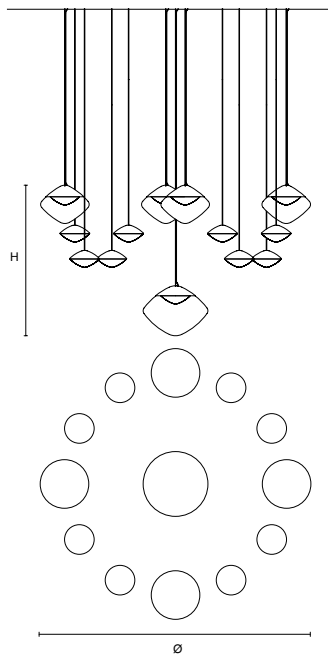

ANTESIA CLUSTER 13
(8X16-4X26-1X35)

Ø 146,5 cm / 57,70"
H 81,5 cm / 32,10"

STANDARD INTEGRATED LED LIGHTING
133,9 W CRI>90
3000 K - 21645 NOMINAL LM

ON REQUEST
133,9 W CRI>90
2700 K - 20540 NOMINAL LM

DIMMABLE
ON REQUEST