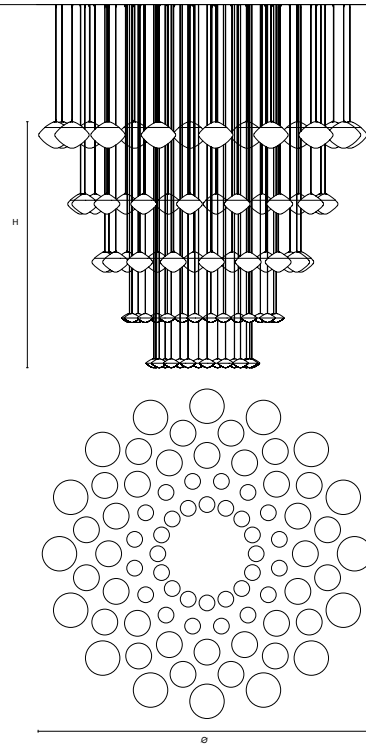

DIMMABLE
ON REQUEST

ANTESIA CLUSTER 80
(32X16-32X26-16X35)

ø 335 cm / 82,70"
H 250 cm / 98,40"

STANDARD INTEGRATED LED LIGHTING
824 W CRI>90
3000 K - 133200 NOMINAL LM

ON REQUEST
824 W CRI>90
2700 K - 126400 NOMINAL LM

DIMMABLE
ON REQUEST

SINGLE CANOPY

	SIZE	FINISHINGS	CANOPY FINISHING	PRODUCT NAME
	Ø 14 cm / 5.50"	● G09	● V90	ANTESIA S16
	H 5,5 cm / 2.20"			

SINGLE CANOPY

	SIZE	FINISHINGS	CANOPY FINISHING	PRODUCT NAME
	Ø 14 cm / 5.50"	● G09	● V90	ANTESIA S26 -S35
	H 5,5 cm / 2.20"			

SINGLE CANOPY

	SIZE	FINISHINGS	CANOPY FINISHING	PRODUCT NAME
	Ø 14 cm / 5.50"	● G09	● V90	ANTESIA S48
	H 6 cm / 2.40"			

COBBLE CANOPY

CANOPY CB 90

SIZE	DESCRIPTION	SYSTEM
W 90 cm / 35.40"	COBBLE CANOPY FOR UP TO 5 SUSPENSION	Cluster
D 30 cm / 11.80"		
H 4.2 cm / 1.65"		

CANOPY PB 40

SIZE	DESCRIPTION	SYSTEM
Ø 40 cm / 15.70" H 4.2 cm / 1.65"	PEBBLE CANOPY FOR UP TO 5 SUSPENSION	Cluster
FINISHINGS		
 		
V98	V91	

CANOPY PB 60

SIZE	DESCRIPTION	SYSTEM
Ø 60 cm / 23.60" H 4.2 cm / 1.65"	PEBBLE CANOPY FOR UP TO 7 SUSPENSION	Cluster
FINISHINGS		
 		
V98	V91	