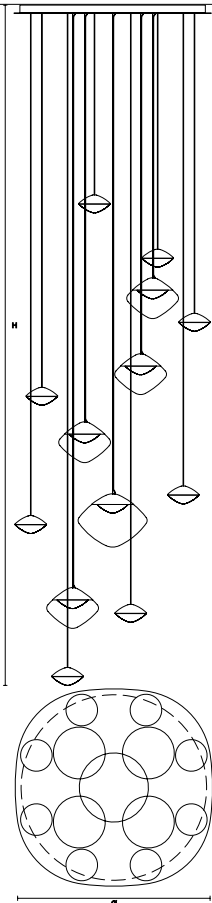

ANTESIA C3 PB 30 (3X16)	CE
∅ 30 cm / 11,80"	
H MAX 300 cm / 118,10"	
STANDARD INTEGRATED LED LIGHTING	
30,9 W CRI>90	
3000 K - 4995 NOMINAL LM	
ON REQUEST	
30,9 W CRI>90	
2700 K - 4740 NOMINAL LM	
DIMMABLE	
0-10V	

ANTESIA C13 PB 100 (8X16-4X26-1X35)	CE
∅ 100 cm / 39,40"	
H MAX 300 cm / 118,10"	
STANDARD INTEGRATED LED LIGHTING	
133,9 W CRI>90	
3000 K - 21645 NOMINAL LM	
ON REQUEST	
133,9W CRI>90	
2700 K - 20540 NOMINAL LM	
DIMMABLE	
0-10V