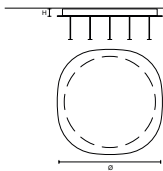

SINGLE CANOPY

	SIZE	FINISHINGS	CANOPY FINISHING	PRODUCT NAME
	Ø 14 cm / 5.50"	● G09	● V90	ANTESIA S48
	H 6 cm / 2.40"			

COBBLE CANOPY

CANOPY CB 90

SIZE	DESCRIPTION	SYSTEM
W 90 cm / 35.40"	COBBLE CANOPY FOR UP TO 5 SUSPENSION	Cluster
D 30 cm / 11.80"		
H 4.2 cm / 1.65"		

FINISHINGS

CANOPY CB 120

SIZE	DESCRIPTION	SYSTEM
W 120 cm / 47.20"	COBBLE CANOPY FOR UP TO 7 SUSPENSION	Cluster
D 30 cm / 11.80"		
H 4.2 cm / 1.65"		

FINISHINGS

CANOPY CB 120

SIZE	DESCRIPTION	SYSTEM
W 120 cm / 47.20"	COBBLE CANOPY FOR UP TO 10 SUSPENSION	Cluster
D 30 cm / 11.80"		
H 4.2 cm / 1.65"		

FINISHINGS

CANOPY CB 160

SIZE	DESCRIPTION	SYSTEM
W 160 cm / 63.00"	COBBLE CANOPY FOR UP TO 13 SUSPENSION	Cluster
D 40 cm / 15.70"		
H 4.2 cm / 1.65"		

FINISHINGS

PEBBLE CANOPY

CANOPY PB 30

SIZE	DESCRIPTION	SYSTEM
Ø 30 cm / 11.80" H 4.2 cm / 1.65"	PEBBLE CANOPY FOR UP TO 3 SUSPENSION	Cluster
FINISHINGS		
 		
V98	V91	

CANOPY PB 40

SIZE	DESCRIPTION	SYSTEM
Ø 40 cm / 15.70" H 4.2 cm / 1.65"	PEBBLE CANOPY FOR UP TO 5 SUSPENSION	Cluster
FINISHINGS		
 		
V98	V91	

CANOPY PB 60

SIZE	DESCRIPTION	SYSTEM
Ø 60 cm / 23.60" H 4.2 cm / 1.65"	PEBBLE CANOPY FOR UP TO 7 SUSPENSION	Cluster
FINISHINGS		
 		
V98	V91	