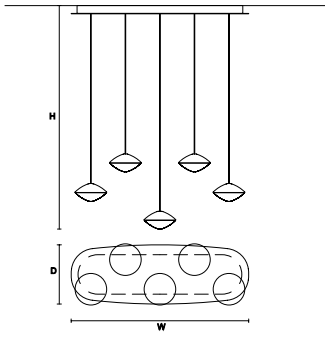

ANTESIA C5 CB 90 (5X16)	CE
W 90 cm / 35,40"	
D 30 cm / 11,80"	
H MAX 300 cm / 118,10"	
STANDARD INTEGRATED LED LIGHTING	
51,5 W CRI>90 3000 K - 8325 NOMINAL LM	
ON REQUEST	
51,5 W CRI>90 2700 K - 7900 NOMINAL LM	
DIMMABLE	
1-10V	

ANTESIA C7 CB 120 (6X16-1X26)	CE
W 120 cm / 47,20"	
D 30 cm / 11,80"	
H MAX 300 cm / 118,10"	
STANDARD INTEGRATED LED LIGHTING	
72,1 W CRI>90 3000 K - 11655 NOMINAL LM	
ON REQUEST	
72,1 W CRI>90 2700 K - 11060 NOMINAL LM	
DIMMABLE	
1-10V	

ANTESIA C10 CB 120 (7X16-2X26-1X35)	CE
W 120 cm / 47,20"	
D 30 cm / 11,80"	
H MAX 300 cm / 118,10"	
STANDARD INTEGRATED LED LIGHTING	
103 W CRI>90 3000 K - 16650 NOMINAL LM	
ON REQUEST	
103 W CRI>90 2700 K - 15800 NOMINAL LM	
DIMMABLE	
1-10V	

ANTESIA C13 CB 160 (10X16-2X26-1X35)	CE
W 160 cm / 63,00"	
D 40 cm / 15,70"	
H MAX 300 cm / 118,10"	
STANDARD INTEGRATED LED LIGHTING	
133,9 W CRI>90 3000 K - 21645 NOMINAL LM	
ON REQUEST	
133,9 W CRI>90 2700 K - 20540 NOMINAL LM	
DIMMABLE	
1-10V