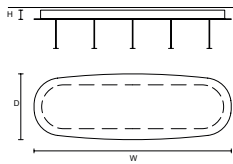

DIMMABLE
ON REQUEST

SINGLE CANOPY

	SIZE	FINISHINGS	CANOPY FINISHING	PRODUCT NAME
	Ø 14 cm / 5.50"	● G09	● V90	ANTESIA S16
	H 5,5 cm / 2.20"			

SINGLE CANOPY

	SIZE	FINISHINGS	CANOPY FINISHING	PRODUCT NAME
	Ø 14 cm / 5.50"	● G09	● V90	ANTESIA S26 -S35
	H 5,5 cm / 2.20"			

SINGLE CANOPY

	SIZE	FINISHINGS	CANOPY FINISHING	PRODUCT NAME
	Ø 14 cm / 5.50"	● G09	● V90	ANTESIA S48
	H 6 cm / 2.40"			

COBBLE CANOPY

CANOPY CB 90

SIZE	DESCRIPTION	SYSTEM
W 90 cm / 35.40"	COBBLE CANOPY FOR UP TO 5 SUSPENSION	Cluster
D 30 cm / 11.80"		
H 4.2 cm / 1.65"		