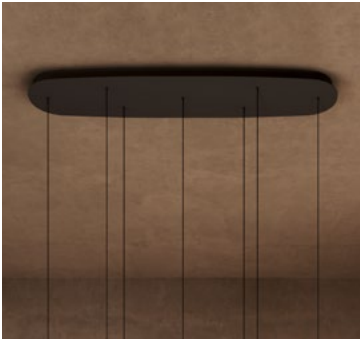

COBBLE CANOPY

CANOPY CB 90

SIZE	DESCRIPTION	SYSTEM
W 90 cm / 35.40"	COBBLE CANOPY FOR UP TO 5 SUSPENSION	Cluster
D 30 cm / 11.80"		
H 4.2 cm / 1.65"		

FINISHINGS

CANOPY CB 120

SIZE	DESCRIPTION	SYSTEM
W 120 cm / 47.20"	COBBLE CANOPY FOR UP TO 7 SUSPENSION	Cluster
D 30 cm / 11.80"		
H 4.2 cm / 1.65"		

FINISHINGS

CANOPY CB 120

SIZE	DESCRIPTION	SYSTEM
W 120 cm / 47.20"	COBBLE CANOPY FOR UP TO 10 SUSPENSION	Cluster
D 30 cm / 11.80"		
H 4.2 cm / 1.65"