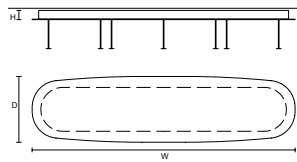

DIMMABLE
ON REQUEST

SINGLE CANOPY

	SIZE	FINISHINGS	CANOPY FINISHING	PRODUCT NAME
	Ø 14 cm / 5.50"	● G09	● V90	ANTESIA S16
	H 5,5 cm / 2.20"			

SINGLE CANOPY

	SIZE	FINISHINGS	CANOPY FINISHING	PRODUCT NAME
	Ø 14 cm / 5.50"	● G09	● V90	ANTESIA S26 -S35
	H 5,5 cm / 2.20"			

SINGLE CANOPY

	SIZE	FINISHINGS	CANOPY FINISHING	PRODUCT NAME
	Ø 14 cm / 5.50"	● G09	● V90	ANTESIA S48
	H 6 cm / 2.40"			

COBBLE CANOPY

CANOPY CB 90

SIZE	DESCRIPTION	SYSTEM
W 90 cm / 35.40"	COBBLE CANOPY FOR UP TO 5 SUSPENSION	Cluster
D 30 cm / 11.80"		
H 4.2 cm / 1.65"		

FINISHINGS

CANOPY CB 120

SIZE	DESCRIPTION	SYSTEM
W 120 cm / 47.20"	COBBLE CANOPY FOR UP TO 7 SUSPENSION	Cluster
D 30 cm / 11.80"		
H 4.2 cm / 1.65"		

FINISHINGS

CANOPY CB 120

SIZE	DESCRIPTION	SYSTEM
W 120 cm / 47.20"	COBBLE CANOPY FOR UP TO 10 SUSPENSION	Cluster
D 30 cm / 11.80"		
H 4.2 cm / 1.65"		