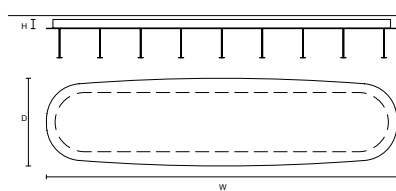

SINGLE CANOPY

	SIZE	FINISHINGS	CANOPY FINISHING	PRODUCT NAME
	Ø 14 cm / 5.50"	● G09	● V90	ANTESIA S48
	H 6 cm / 2.40"			

COBBLE CANOPY

CANOPY CB 90

SIZE	DESCRIPTION	SYSTEM
W 90 cm / 35.40"	COBBLE CANOPY FOR UP TO 5 SUSPENSION	Cluster
D 30 cm / 11.80"		
H 4.2 cm / 1.65"		

FINISHINGS

CANOPY CB 120

SIZE	DESCRIPTION	SYSTEM
W 120 cm / 47.20"	COBBLE CANOPY FOR UP TO 7 SUSPENSION	Cluster
D 30 cm / 11.80"		
H 4.2 cm / 1.65"		

FINISHINGS

CANOPY CB 120

SIZE	DESCRIPTION	SYSTEM
W 120 cm / 47.20"	COBBLE CANOPY FOR UP TO 10 SUSPENSION	Cluster
D 30 cm / 11.80"		
H 4.2 cm / 1.65"		

FINISHINGS

CANOPY CB 160

SIZE	DESCRIPTION	SYSTEM
W 160 cm / 63.00"	COBBLE CANOPY FOR UP TO 13 SUSPENSION	Cluster
D 40 cm / 15.70"		
H 4.2 cm / 1.65"		

FINISHINGS

PEBBLE CANOPY

CANOPY PB 30

SIZE	DESCRIPTION	SYSTEM
Ø 30 cm / 11.80" H 4.2 cm / 1.65"	PEBBLE CANOPY FOR UP TO 3 SUSPENSION	Cluster
FINISHINGS		
 		
V98	V91	