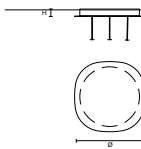

SINGLE CANOPY

	SIZE	FINISHINGS	CANOPY FINISHING	PRODUCT NAME
	Ø 14 cm / 5.50"	● G09	● V90	ANTESIA S48
	H 6 cm / 2.40"			

COBBLE CANOPY

CANOPY CB 90

SIZE	DESCRIPTION	SYSTEM
W 90 cm / 35.40"	COBBLE CANOPY FOR UP TO 5 SUSPENSION	Cluster
D 30 cm / 11.80"		
H 4.2 cm / 1.65"		

FINISHINGS

CANOPY CB 120

SIZE	DESCRIPTION	SYSTEM
W 120 cm / 47.20"	COBBLE CANOPY FOR UP TO 7 SUSPENSION	Cluster
D 30 cm / 11.80"		
H 4.2 cm / 1.65"		

FINISHINGS

CANOPY CB 120

SIZE	DESCRIPTION	SYSTEM
W 120 cm / 47.20"	COBBLE CANOPY FOR UP TO 10 SUSPENSION	Cluster
D 30 cm / 11.80"		
H 4.2 cm / 1.65"		

FINISHINGS

CANOPY CB 160

SIZE	DESCRIPTION	SYSTEM
W 160 cm / 63.00"	COBBLE CANOPY FOR UP TO 13 SUSPENSION	Cluster
D 40 cm / 15.70"		
H 4.2 cm / 1.65"		

FINISHINGS

PEBBLE CANOPY

CANOPY PB 30

SIZE	DESCRIPTION	SYSTEM
Ø 30 cm / 11.80" H 4.2 cm / 1.65"	PEBBLE CANOPY FOR UP TO 3 SUSPENSION	Cluster
FINISHINGS		
 		
V98	V91	

CANOPY PB 40

SIZE	DESCRIPTION	SYSTEM
Ø 40 cm / 15.70" H 4.2 cm / 1.65"	PEBBLE CANOPY FOR UP TO 5 SUSPENSION	Cluster
FINISHINGS		
 		
V98	V91	

CANOPY PB 60

SIZE	DESCRIPTION	SYSTEM
Ø 60 cm / 23.60" H 4.2 cm / 1.65"	PEBBLE CANOPY FOR UP TO 7 SUSPENSION	Cluster
FINISHINGS		
 		
V98	V91	