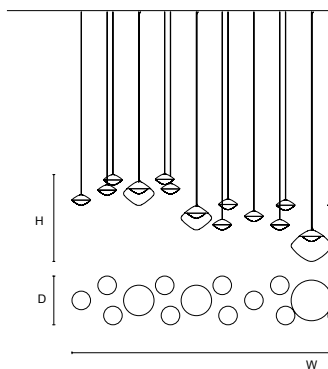

ANTESIA CLUSTER 25
(20X16-4X26-1X35)

W 413 cm / 162,60"
D 42 cm / 16,50"
H 75 cm / 29,50"

STANDARD INTEGRATED LED LIGHTING
257,5 W CRI>90
3000 K - 41625 NOMINAL LM

ON REQUEST
257,5 W CRI>90
2700 K - 39500 NOMINAL LM

DIMMABLE
ON REQUEST