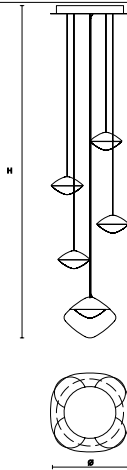

ANTESIA C5 PB 40 (4X16-1X26)	CE
∅ 40 cm / 15,70"	
H MAX 300 cm / 118,10"	
STANDARD INTEGRATED LED LIGHTING	
51,5 W CRI>90	
3000 K - 8325 NOMINAL LM	
ON REQUEST	
51,5W CRI>90	
2700 K - 7900 NOMINAL LM	
DIMMABLE	
0-10V