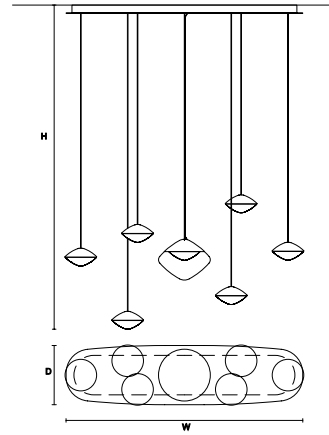

ANTESIA C5 CB 90 (5X16)	CE
W 90 cm / 35,40"	
D 30 cm / 11,80"	
H MAX 300 cm / 118,10"	
STANDARD INTEGRATED LED LIGHTING	
51,5 W CRI>90 3000 K - 8325 NOMINAL LM	
ON REQUEST	
51,5 W CRI>90 2700 K - 7900 NOMINAL LM	
DIMMABLE	
1-10V	

ANTESIA C7 CB 120 (6X16-1X26)	CE
W 120 cm / 47,20"	
D 30 cm / 11,80"	
H MAX 300 cm / 118,10"	
STANDARD INTEGRATED LED LIGHTING	
72,1 W CRI>90 3000 K - 11655 NOMINAL LM	
ON REQUEST	
72,1 W CRI>90 2700 K - 11060 NOMINAL LM	
DIMMABLE	
1-10V	

ANTESIA C10 CB 120 (7X16-2X26-1X35)	CE
W 120 cm / 47,20"	
D 30 cm / 11,80"	
H MAX 300 cm / 118,10"	
STANDARD INTEGRATED LED LIGHTING	
103 W CRI>90 3000 K - 16650 NOMINAL LM	
ON REQUEST	
103 W CRI>90 2700 K - 15800 NOMINAL LM	
DIMMABLE	
1-10V	

ANTESIA C13 CB 160 (10X16-2X26-1X35)	CE
W 160 cm / 63,00"	
D 40 cm / 15,70"	
H MAX 300 cm / 118,10"	
STANDARD INTEGRATED LED LIGHTING	
133,9 W CRI>90 3000 K - 21645 NOMINAL LM	
ON REQUEST	
133,9 W CRI>90 2700 K - 20540 NOMINAL LM	
DIMMABLE	
1-10V