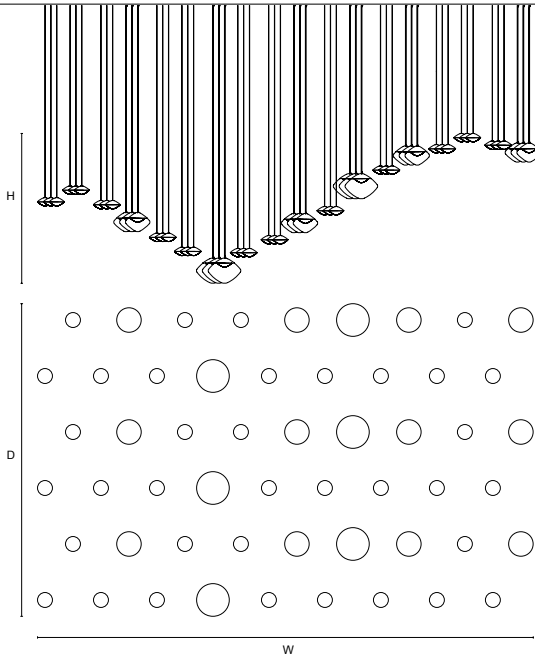

ANTESIA CLUSTER 54
(36X16-12X26-6X35)

W 530 cm / 124,40"
D 335 cm / 82,70"
H 160 cm / 38,40"

STANDARD INTEGRATED LED LIGHTING
556,2 W CRI>90
3000 K - 89910 NOMINAL LM

ON REQUEST
556,2 W CRI>90
2700 K - 85320 NOMINAL LM

DIMMABLE
ON REQUEST

ANTESIA CLUSTER 80
(32X16-32X26-16X35)

ø 335 cm / 82,70"
H 250 cm / 98,40"

STANDARD INTEGRATED LED LIGHTING
824 W CRI>90
3000 K - 133200 NOMINAL LM

ON REQUEST
824 W CRI>90
2700 K - 126400 NOMINAL LM

DIMMABLE
ON REQUEST