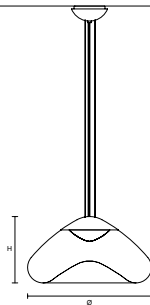

MATERIALS

Vetro pressato
Pressed glass

STANDARD CABLES

BLACK CABLE
H 300 CM / 118.10"

BLACK CABLE
H 150 CM / 59.00"

ANTESIA S1 16 

∅	16 cm / 6,30"
H	9 cm / 3,50"
STANDARD INTEGRATED LED LIGHTING	
10,3 W CRI>90 3000 K - 1665 NOMINAL LM	
ON REQUEST	
10,3 W CRI>90 2700 K - 1580 NOMINAL LM	
DIMMABLE	
TRIAC	

ANTESIA S1 26 

∅	26 cm / 10.20"
H	21 cm / 8.25"
STANDARD INTEGRATED LED LIGHTING	
15 W CRI>90 3000 K - 2272 NOMINAL LM	
ON REQUEST	
15 W CRI>90 2700 K - 2158 NOMINAL LM	
DIMMABLE	
TRIAC	

ANTESIA S1 35 

∅	35 cm / 13,80"
H	27 cm / 10,60"
STANDARD INTEGRATED LED LIGHTING	
15 W CRI>90 3000 K - 2272 NOMINAL LM	
ON REQUEST	
15 W CRI>90 2700 K - 2158 NOMINAL LM	
DIMMABLE	
TRIAC	

ANTESIA S1 48 

∅	48 cm / 18,90"
H	26 cm / 10,20"
STANDARD INTEGRATED LED LIGHTING	
15 W CRI>90 3000 K - 2272 NOMINAL LM	
ON REQUEST	
15 W CRI>90 2700 K - 2158 NOMINAL LM	
DIMMABLE	
TRIAC	

ANTESIA C5 CB 90 (5X16)	CE 
W 90 cm / 35,40"	
D 30 cm / 11,80"	
H MAX 300 cm / 118,10"	
STANDARD INTEGRATED LED LIGHTING	
51,5 W CRI>90 3000 K - 8325 NOMINAL LM	
ON REQUEST	
51,5 W CRI>90 2700 K - 7900 NOMINAL LM	
DIMMABLE	
1-10V	