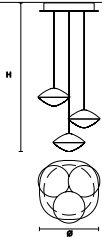

ANTESIA C3 PB 30 (3X16)	CE
∅ 30 cm / 11,80"	
H MAX 300 cm / 118,10"	
STANDARD INTEGRATED LED LIGHTING	
30,9 W CRI>90	
3000 K - 4995 NOMINAL LM	
ON REQUEST	
30,9 W CRI>90	
2700 K - 4740 NOMINAL LM	
DIMMABLE	
0-10V