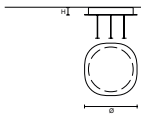

FINISHINGS

CANOPY CB 120

SIZE	DESCRIPTION	SYSTEM
W 120 cm / 47.20"	COBBLE CANOPY FOR UP TO 7 SUSPENSION	Cluster
D 30 cm / 11.80"		
H 4.2 cm / 1.65"		

FINISHINGS

CANOPY CB 120

SIZE	DESCRIPTION	SYSTEM
W 120 cm / 47.20"	COBBLE CANOPY FOR UP TO 10 SUSPENSION	Cluster
D 30 cm / 11.80"		
H 4.2 cm / 1.65"		

FINISHINGS

CANOPY CB 160

SIZE	DESCRIPTION	SYSTEM
W 160 cm / 63.00"	COBBLE CANOPY FOR UP TO 13 SUSPENSION	Cluster
D 40 cm / 15.70"		
H 4.2 cm / 1.65"		

FINISHINGS

PEBBLE CANOPY

CANOPY PB 30

SIZE	DESCRIPTION	SYSTEM
Ø 30 cm / 11.80" H 4.2 cm / 1.65"	PEBBLE CANOPY FOR UP TO 3 SUSPENSION	Cluster
FINISHINGS		
 		
V98	V91	

CANOPY PB 40

SIZE	DESCRIPTION	SYSTEM
Ø 40 cm / 15.70" H 4.2 cm / 1.65"	PEBBLE CANOPY FOR UP TO 5 SUSPENSION	Cluster
FINISHINGS		
 		
V98	V91	

CANOPY PB 60

SIZE	DESCRIPTION	SYSTEM
Ø 60 cm / 23.60" H 4.2 cm / 1.65"	PEBBLE CANOPY FOR UP TO 7 SUSPENSION	Cluster
FINISHINGS		
 		
V98	V91	

CANOPY PB 80

SIZE	DESCRIPTION	SYSTEM
Ø 80 cm / 31.50" H 4.2 cm / 1.65"	PEBBLE CANOPY FOR UP TO 9 SUSPENSION	Cluster
FINISHINGS		
 		
V98	V91	

CANOPY PB 100

SIZE	DESCRIPTION	SYSTEM
Ø 100 cm / 39.40" H 4.2 cm / 1.65"	PEBBLE CANOPY FOR UP TO 13 SUSPENSION	Cluster
FINISHINGS		
 		
V98	V91	