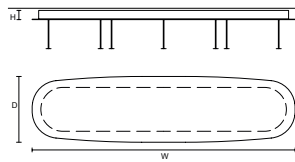

DIMMABLE  
ON REQUEST

SINGLE CANOPY

SIZE	FINISHINGS	CANOPY FINISHING	PRODUCT NAME
Ø 12 cm / 4.70"	● VT1	● V90	NA-AR S A-B-C-D-E-F-
H 12 cm / 4.70"	● VT2	● V90	G-H-I

COBBLE CANOPY

CANOPY CB 90

SIZE	DESCRIPTION	SYSTEM
W 90 cm / 35.40"	COBBLE CANOPY FOR UP TO 5 SUSPENSION	Cluster
D 30 cm / 11.80"		
H 4.2 cm / 1.65"		

FINISHINGS

CANOPY CB 120

SIZE	DESCRIPTION	SYSTEM
W 120 cm / 47.20"	COBBLE CANOPY FOR UP TO 7 SUSPENSION	Cluster
D 30 cm / 11.80"		
H 4.2 cm / 1.65"		

FINISHINGS

CANOPY CB 120

SIZE	DESCRIPTION	SYSTEM
W 120 cm / 47.20"	COBBLE CANOPY FOR UP TO 10 SUSPENSION	Cluster
D 30 cm / 11.80"		
H 4.2 cm / 1.65"		