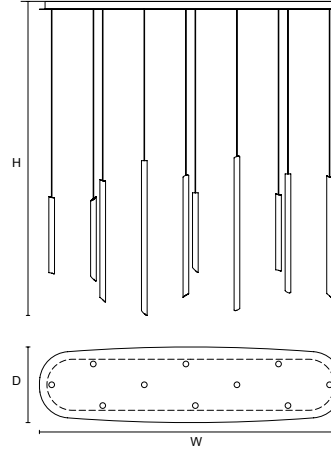

NA-AR C10 CB 160
(4X45-4X65-2X85)

w 160 cm / 63,00"
D 40 cm / 15,70"
H MAX 380 cm / 118,10"

STANDARD INTEGRATED LED LIGHTING
58 W CRI>90
3000 K - 5500 NOMINAL LM

ON REQUEST
58 W CRI>90
2700 K - 5150 NOMINAL LM

DIMMABLE
0-10V