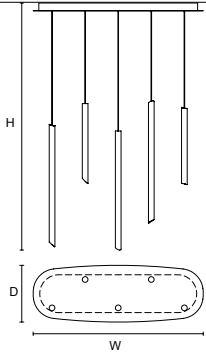

NA-AR C5 CB 90
(2X45-3X65)

W 90 cm / 35,40"
D 30 cm / 11,80"
H MAX 380 cm / 118,10"

STANDARD INTEGRATED LED LIGHTING
29 W CRI>90
3000 K - 2775 NOMINAL LM

ON REQUEST
29 W CRI>90
2700 K - 2575 NOMINAL LM

DIMMABLE
0-10V