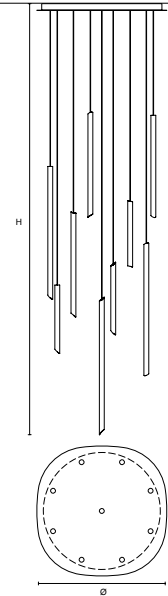

NA-AR C9 PB 80
(3X45-3X65-3X85)

∅	80 cm / 31,50"
H MAX	380 cm / 118,10"
STANDARD INTEGRATED LED LIGHTING	
	52,2 W CRI>90 3000 K - 4995 NOMINAL LM
ON REQUEST	
	52,2 W CRI>90 2700 K - 4635 NOMINAL LM
DIMMABLE	
	0-10V