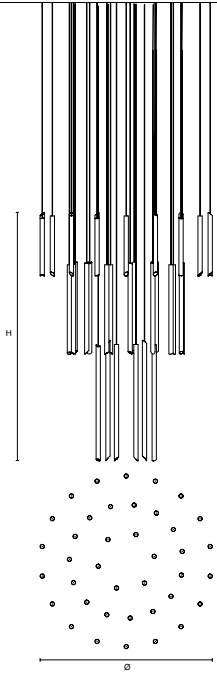

NA-AR CLUSTER 39
(18X45-15X65-6X85)

∅ 120 cm / 47,20"
H 175 cm / 68,90"

STANDARD INTEGRATED LED LIGHTING
226,2 W CRI>90
3000 K - 21645 NOMINAL LM

ON REQUEST
226,2 W CRI>90
2700 K - 20085 NOMINAL LM

DIMMABLE
ON REQUEST