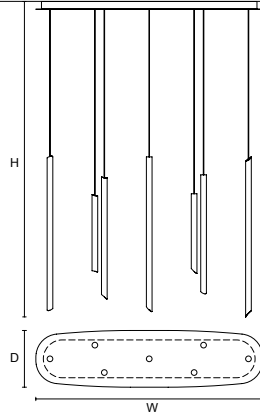

NA-AR C7 CB 120
(2X45-2X65-3X85)

w 120 cm / 47,20"
D 30 cm / 11,80"
H MAX 380 cm / 118,10"

STANDARD INTEGRATED LED LIGHTING
40,6 W CRI>90
3000 K - 3885 NOMINAL LM

ON REQUEST
40,6 W CRI>90
2700 K - 3605 NOMINAL LM

DIMMABLE
0-10V