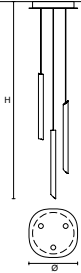

DIMMABLE  
0-10V

NA-AR C10 CB 160  
(4X45-4X65-2X85)

w 160 cm / 63,00"  
D 40 cm / 15,70"  
H MAX 380 cm / 118,10"

STANDARD INTEGRATED LED LIGHTING  
58 W CRI>90  
3000 K - 5500 NOMINAL LM

ON REQUEST  
58 W CRI>90  
2700 K - 5150 NOMINAL LM

DIMMABLE  
0-10V

**NA-AR C3 PB 30**  
(3X45) 

∅	30 cm / 11,80"
H MAX	380 cm / 118,10"
<b>STANDARD INTEGRATED LED LIGHTING</b>	
	17,4 W CRI>90 3000 K - 1665 NOMINAL LM
<b>ON REQUEST</b>	
	17,4 CRI>90 2700 K - 1545 NOMINAL LM
<b>DIMMABLE</b>	
	TRIAC