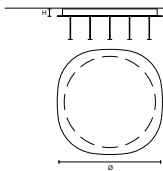

FINISHINGS

CANOPY CB 120

SIZE	DESCRIPTION	SYSTEM
W 120 cm / 47.20"	COBBLE CANOPY FOR UP TO 7 SUSPENSION	Cluster
D 30 cm / 11.80"		
H 4.2 cm / 1.65"		

FINISHINGS

CANOPY CB 120

SIZE	DESCRIPTION	SYSTEM
W 120 cm / 47.20"	COBBLE CANOPY FOR UP TO 10 SUSPENSION	Cluster
D 30 cm / 11.80"		
H 4.2 cm / 1.65"		

FINISHINGS

CANOPY CB 160

SIZE	DESCRIPTION	SYSTEM
W 160 cm / 63.00"	COBBLE CANOPY FOR UP TO 13 SUSPENSION	Cluster
D 40 cm / 15.70"		
H 4.2 cm / 1.65"		

FINISHINGS

PEBBLE CANOPY

CANOPY PB 30

SIZE	DESCRIPTION	SYSTEM
Ø 30 cm / 11.80" H 4.2 cm / 1.65"	PEBBLE CANOPY FOR UP TO 3 SUSPENSION	Cluster
FINISHINGS		
 		
V98	V91	

CANOPY PB 40

SIZE	DESCRIPTION	SYSTEM
Ø 40 cm / 15.70" H 4.2 cm / 1.65"	PEBBLE CANOPY FOR UP TO 5 SUSPENSION	Cluster
FINISHINGS		
 		
V98	V91	

CANOPY PB 60

SIZE	DESCRIPTION	SYSTEM
Ø 60 cm / 23.60" H 4.2 cm / 1.65"	PEBBLE CANOPY FOR UP TO 7 SUSPENSION	Cluster
FINISHINGS		
 		
V98	V91	

CANOPY PB 80

SIZE	DESCRIPTION	SYSTEM
Ø 80 cm / 31.50" H 4.2 cm / 1.65"	PEBBLE CANOPY FOR UP TO 9 SUSPENSION	Cluster
FINISHINGS		
 		
V98	V91	

CANOPY PB 100

SIZE	DESCRIPTION	SYSTEM
Ø 100 cm / 39.40" H 4.2 cm / 1.65"	PEBBLE CANOPY FOR UP TO 13 SUSPENSION	Cluster
FINISHINGS		
 		
V98	V91	