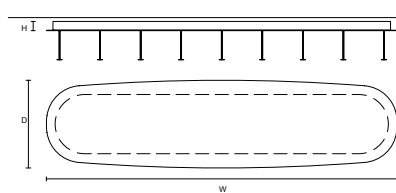

FINISHINGS

CANOPY CB 120

SIZE	DESCRIPTION	SYSTEM
W 120 cm / 47.20"	COBBLE CANOPY FOR UP TO 7 SUSPENSION	Cluster
D 30 cm / 11.80"		
H 4.2 cm / 1.65"		

FINISHINGS

CANOPY CB 120

SIZE	DESCRIPTION	SYSTEM
W 120 cm / 47.20"	COBBLE CANOPY FOR UP TO 10 SUSPENSION	Cluster
D 30 cm / 11.80"		
H 4.2 cm / 1.65"		

FINISHINGS

CANOPY CB 160

SIZE	DESCRIPTION	SYSTEM
W 160 cm / 63.00"	COBBLE CANOPY FOR UP TO 13 SUSPENSION	Cluster
D 40 cm / 15.70"		
H 4.2 cm / 1.65"		

FINISHINGS

PEBBLE CANOPY

CANOPY PB 30

SIZE	DESCRIPTION	SYSTEM
Ø 30 cm / 11.80" H 4.2 cm / 1.65"	PEBBLE CANOPY FOR UP TO 3 SUSPENSION	Cluster
FINISHINGS		
 		
V98	V91	