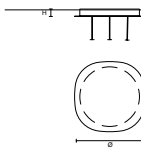

FINISHINGS

CANOPY CB 120

SIZE	DESCRIPTION	SYSTEM
W 120 cm / 47.20"	COBBLE CANOPY FOR UP TO 7 SUSPENSION	Cluster
D 30 cm / 11.80"		
H 4.2 cm / 1.65"		

FINISHINGS

CANOPY CB 120

SIZE	DESCRIPTION	SYSTEM
W 120 cm / 47.20"	COBBLE CANOPY FOR UP TO 10 SUSPENSION	Cluster
D 30 cm / 11.80"		
H 4.2 cm / 1.65"		

FINISHINGS

CANOPY CB 160

SIZE	DESCRIPTION	SYSTEM
W 160 cm / 63.00"	COBBLE CANOPY FOR UP TO 13 SUSPENSION	Cluster
D 40 cm / 15.70"		
H 4.2 cm / 1.65"		

FINISHINGS

PEBBLE CANOPY

CANOPY PB 30

SIZE	DESCRIPTION	SYSTEM
Ø 30 cm / 11.80" H 4.2 cm / 1.65"	PEBBLE CANOPY FOR UP TO 3 SUSPENSION	Cluster
FINISHINGS		
 		
V98	V91	

CANOPY PB 40

SIZE	DESCRIPTION	SYSTEM
Ø 40 cm / 15.70" H 4.2 cm / 1.65"	PEBBLE CANOPY FOR UP TO 5 SUSPENSION	Cluster
FINISHINGS		
 		
V98	V91	

CANOPY PB 60

SIZE	DESCRIPTION	SYSTEM
Ø 60 cm / 23.60" H 4.2 cm / 1.65"	PEBBLE CANOPY FOR UP TO 7 SUSPENSION	Cluster
FINISHINGS		
 		
V98	V91	

CANOPY PB 80

SIZE	DESCRIPTION	SYSTEM
Ø 80 cm / 31.50" H 4.2 cm / 1.65"	PEBBLE CANOPY FOR UP TO 9 SUSPENSION	Cluster
FINISHINGS		
 		
V98	V91	

CANOPY PB 100

SIZE	DESCRIPTION	SYSTEM
Ø 100 cm / 39.40" H 4.2 cm / 1.65"	PEBBLE CANOPY FOR UP TO 13 SUSPENSION	Cluster
FINISHINGS		
 		
V98	V91	