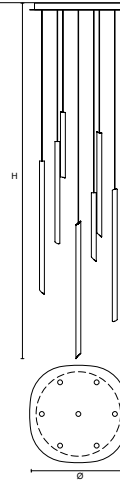

NA-AR C7 PB 60
(2X45-2X65-3X85)

∅	60 cm / 23,60"
H MAX	380 cm / 118,10"
STANDARD INTEGRATED LED LIGHTING	
	40,6 W CRI>90 3000 K - 3885 NOMINAL LM
ON REQUEST	
	40,6 W CRI>90 2700 K - 3605 NOMINAL LM
DIMMABLE	
	0-10V