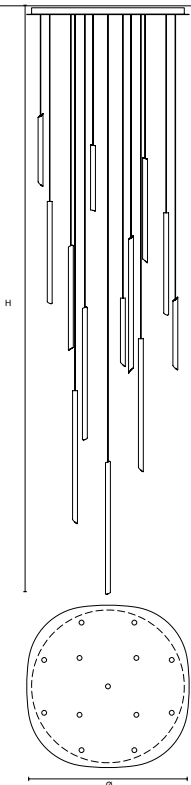

NA-AR C13 PB 100
(4X45-4X65-5X85)

∅	100 cm / 39,40"
H MAX	380 cm / 118,10"
STANDARD INTEGRATED LED LIGHTING	
	75,4W CRI>90 3000 K - 7215 NOMINAL LM
ON REQUEST	
	75,4 W CRI>90 2700 K - 6695 NOMINAL LM
DIMMABLE	
	0-10V