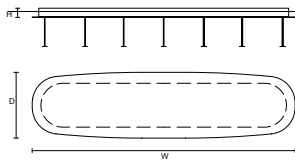

FINISHINGS

CANOPY CB 120

SIZE	DESCRIPTION	SYSTEM
W 120 cm / 47.20"	COBBLE CANOPY FOR UP TO 7 SUSPENSION	Cluster
D 30 cm / 11.80"		
H 4.2 cm / 1.65"		

FINISHINGS

CANOPY CB 120

SIZE	DESCRIPTION	SYSTEM
W 120 cm / 47.20"	COBBLE CANOPY FOR UP TO 10 SUSPENSION	Cluster
D 30 cm / 11.80"		
H 4.2 cm / 1.65"		

FINISHINGS

CANOPY CB 160

SIZE	DESCRIPTION	SYSTEM
W 160 cm / 63.00"	COBBLE CANOPY FOR UP TO 13 SUSPENSION	Cluster
D 40 cm / 15.70"		
H 4.2 cm / 1.65"		

FINISHINGS

PEBBLE CANOPY

CANOPY PB 30

SIZE	DESCRIPTION	SYSTEM
Ø 30 cm / 11.80" H 4.2 cm / 1.65"	PEBBLE CANOPY FOR UP TO 3 SUSPENSION	Cluster
FINISHINGS		
 		
V98	V91	