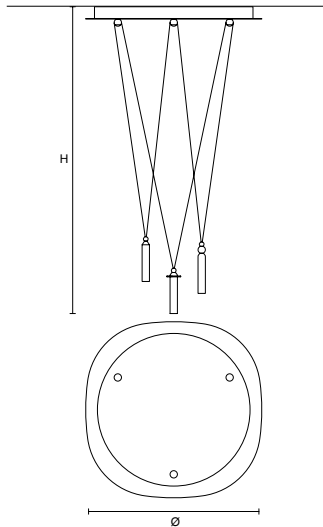

SERICA DOT S1 E		CE 
ø	2,5 cm / 1.00"	
H	17,5 cm / 6.90"	
STANDARD INTEGRATED LED LIGHTING		
4 W CRI>90 3000 K - 410 NOMINAL LM		
ON REQUEST		
4 W CRI>90 2700 K - 380 NOMINAL LM		
DIMMABLE		
TRIAC		

SERICA DOT S1 D		CE 
ø	4,8 cm / 1.90"	
H	19,5 cm / 7.70"	
STANDARD INTEGRATED LED LIGHTING		
4 W CRI>90 3000 K - 410 NOMINAL LM		
ON REQUEST		
4 W CRI>90 2700 K - 380 NOMINAL LM		
DIMMABLE		
TRIAC		

SERICA DOT C10

STANDARD INTEGRATED LED LIGHTING
40 W CRI>90 3000 K - 4100 NOMINAL LM
ON REQUEST
40 W CRI>90 2700 K - 3800 NOMINAL LM
DIMMABLE
0-10V

SERICA DOT C3 PB 40

∅ 40 cm / 15.70"
H MAX 300 cm / 68.90"
STANDARD INTEGRATED LED LIGHTING
12 W CRI>90 3000 K - 1230 NOMINAL LM
ON REQUEST
12 W CRI>90 2700 K - 1140 NOMINAL LM
DIMMABLE
TRIAC

SERICA DOT C3 PB 60

∅ 60 cm / 23.60"
H MAX 300 cm / 68.90"
STANDARD INTEGRATED LED LIGHTING
12 W CRI>90 3000 K - 1230 NOMINAL LM
ON REQUEST
12 W CRI>90 2700 K - 1140 NOMINAL LM
DIMMABLE
TRIAC

SERICA DOT C5 PB 80