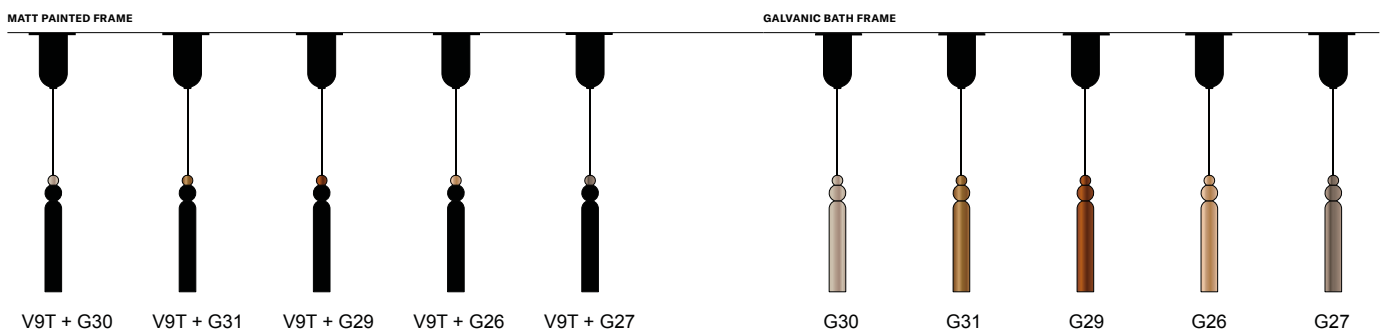

SUGGESTED CONFIGURATION FOR C5 (Composition A+B+C+D+E)

SUGGESTED CONFIGURATION FOR C10 (Composition Ax2 + Bx2 + Cx2 + Dx2 + Ex2)

Serica Dot S1 A

Serica Dot S1 B

Serica Dot S1 C

Serica Dot S1 D

Serica Dot S1 E