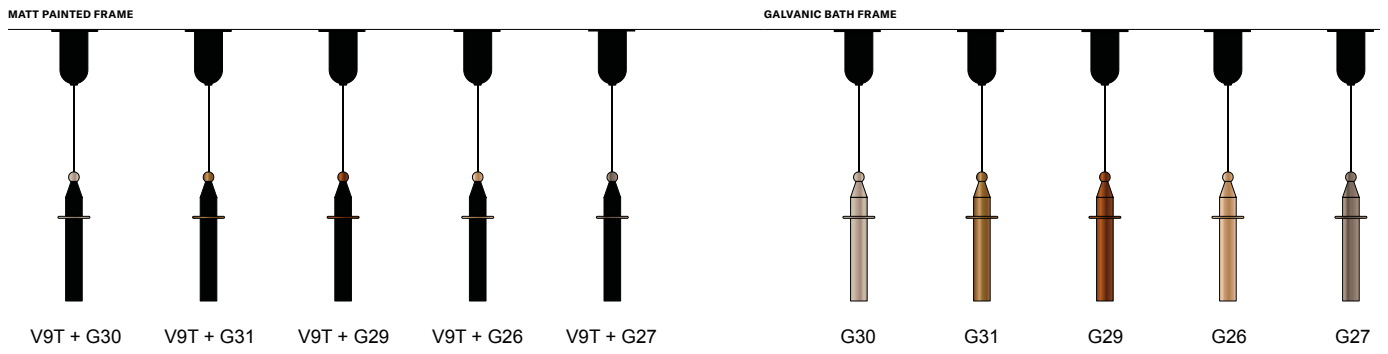

Serica Dot

SUSPENSION

Struttura in metallo verniciato opaco con dettagli in galvanica spazzolata o totalmente galvanizzata. Illuminazione Led integrato.

Matt-painted metal structure with brushed galvanic details or fully galvanized. Integrated LED lighting.

SUGGESTED CONFIGURATION FOR C5 (Composition A+B+C+D+E)

SUGGESTED CONFIGURATION FOR C10 (Composition Ax2 + Bx2 + Cx2 + Dx2 + Ex2)

Serica Dot S1 A

Serica Dot S1 B

Serica Dot S1 C

Serica Dot S1 D

Serica Dot S1 E