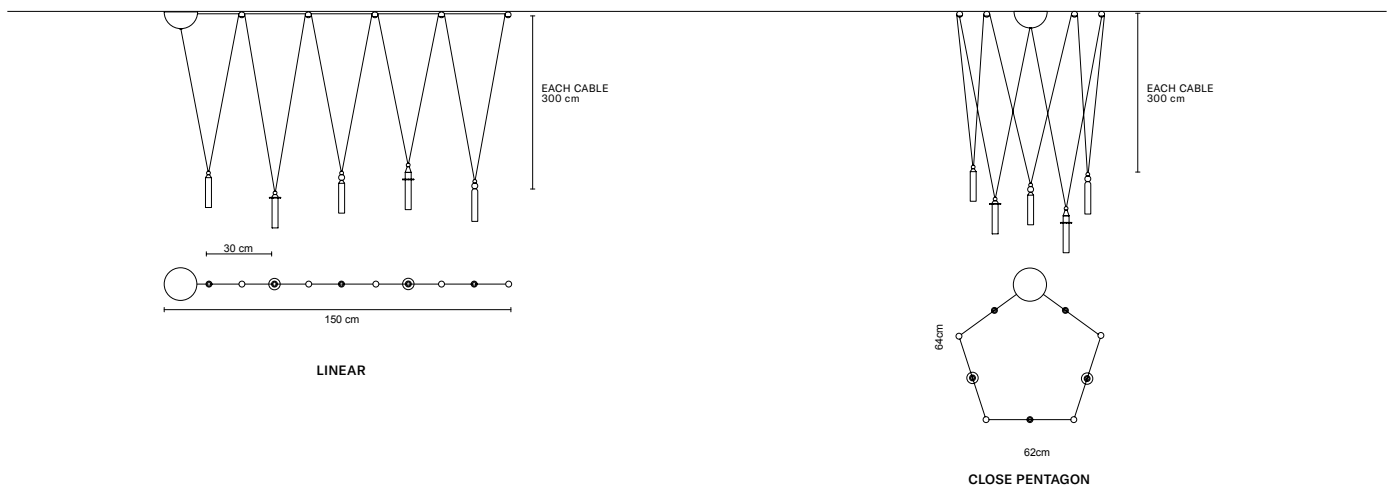

SUGGESTED CONFIGURATION FOR C5 (Composition A+B+C+D+E)