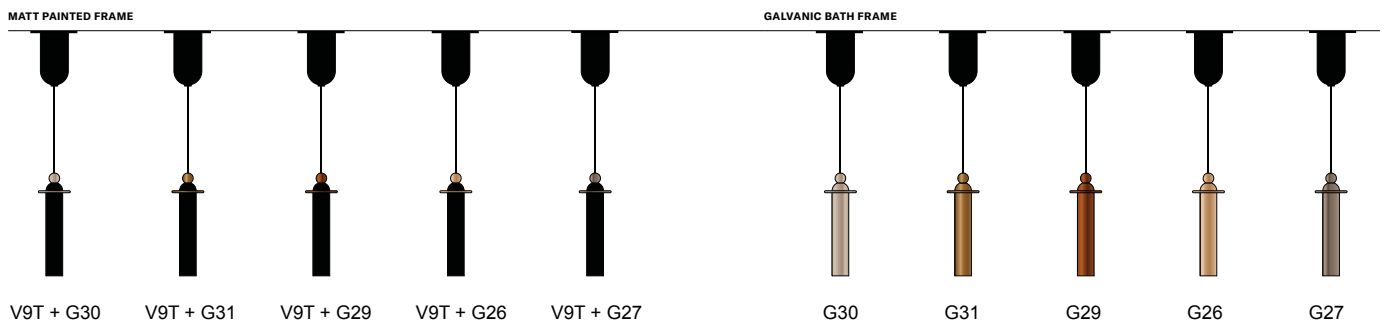

Serica Dot

SUSPENSION

Struttura in metallo verniciato opaco con dettagli in galvanica spazzolata o totalmente galvanizzata. Illuminazione Led integrato.

Matt-painted metal structure with brushed galvanic details or fully galvanized. Integrated LED lighting.

SUGGESTED CONFIGURATION FOR C5 (Composition A+B+C+D+E)

SUGGESTED CONFIGURATION FOR C10 (Composition Ax2 + Bx2 + Cx2 + Dx2 + Ex2)

Serica Dot S1 A

Serica Dot S1 B

Serica Dot S1 C

Serica Dot S1 D

Serica Dot S1 E