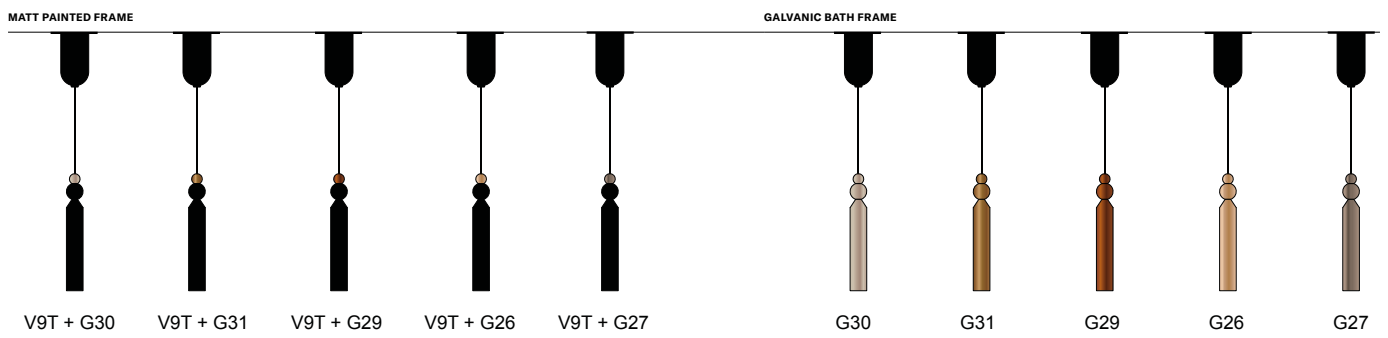

Serica Dot

SUSPENSION

Struttura in metallo verniciato opaco con dettagli in galvanica spazzolata o totalmente galvanizzata. Illuminazione Led integrato.

Matt-painted metal structure with brushed galvanic details or fully galvanized. Integrated LED lighting.

SUGGESTED CONFIGURATION FOR C5 (Composition A+B+C+D+E)

SUGGESTED CONFIGURATION FOR C10 (Composition Ax2 + Bx2 + Cx2 + Dx2 + Ex2)

Serica Dot S1 A

Serica Dot S1 B

Serica Dot S1 C

Serica Dot S1 D

Serica Dot S1 E