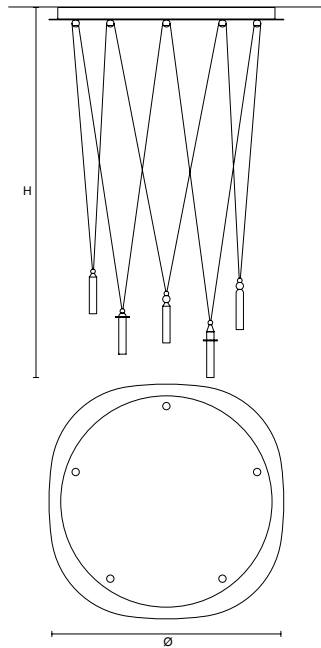

SERICA DOT S1 E		CE 
ø	2,5 cm / 1.00"	
H	17,5 cm / 6.90"	
STANDARD INTEGRATED LED LIGHTING		
4 W CRI>90 3000 K - 410 NOMINAL LM		
ON REQUEST		
4 W CRI>90 2700 K - 380 NOMINAL LM		
DIMMABLE		
TRIAC		

SERICA DOT S1 D		CE 
ø	4,8 cm / 1.90"	
H	19,5 cm / 7.70"	
STANDARD INTEGRATED LED LIGHTING		
4 W CRI>90 3000 K - 410 NOMINAL LM		
ON REQUEST		
4 W CRI>90 2700 K - 380 NOMINAL LM		
DIMMABLE		
TRIAC		

SERICA DOT C3 PB 60

∅ 60 cm / 23.60"
H MAX 300 cm / 68.90"
STANDARD INTEGRATED LED LIGHTING
12 W CRI>90 3000 K - 1230 NOMINAL LM
ON REQUEST
12 W CRI>90 2700 K - 1140 NOMINAL LM
DIMMABLE
TRIAC

SERICA DOT C5 PB 80

∅ 80 cm / 31.50"
H MAX 300 cm / 68.90"
STANDARD INTEGRATED LED LIGHTING
20 W CRI>90 3000 K - 2050 NOMINAL LM
ON REQUEST
20 W CRI>90 2700 K - 1900 NOMINAL LM
DIMMABLE
0-10V

SUGGESTED CONFIGURATION FOR C3 (Composition A+B+C)