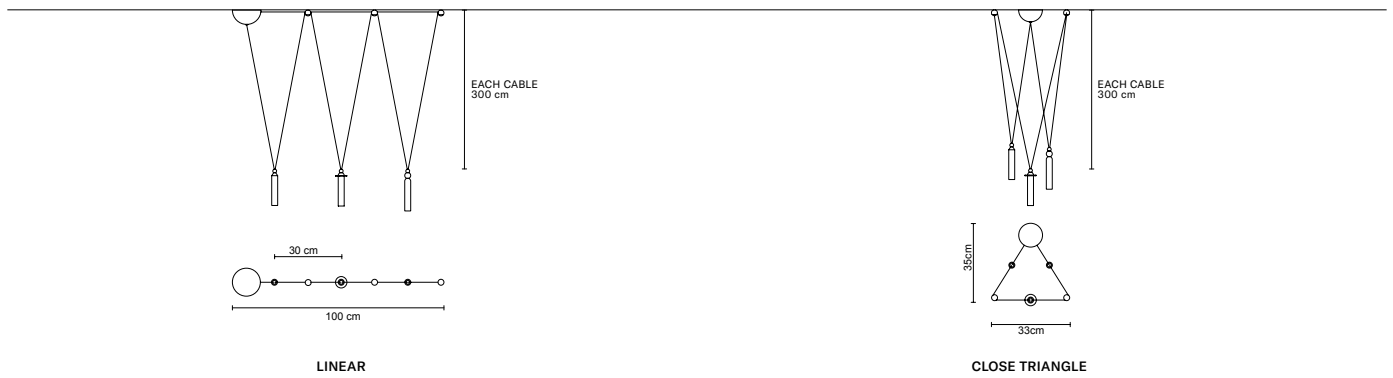

SUGGESTED CONFIGURATION FOR C3 (Composition A+B+C)