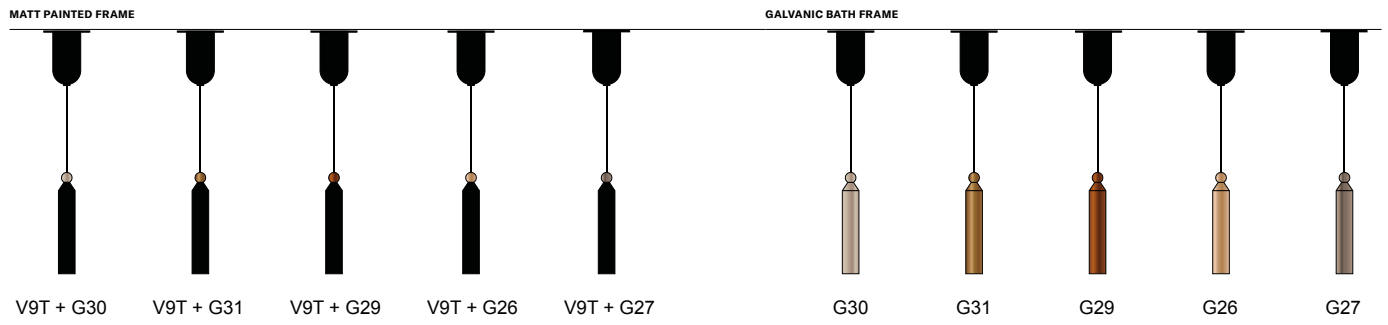

Serica Dot S1 A