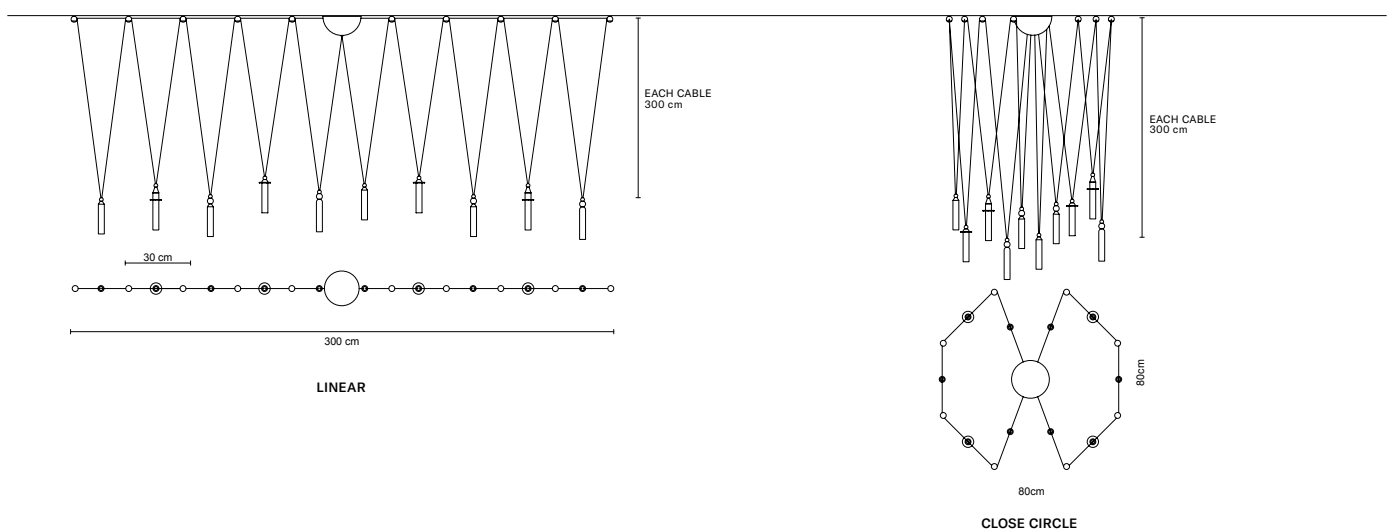

SUGGESTED CONFIGURATION FOR C10 (Composition Ax2 + Bx2 + Cx2 + Dx2 + Ex2)