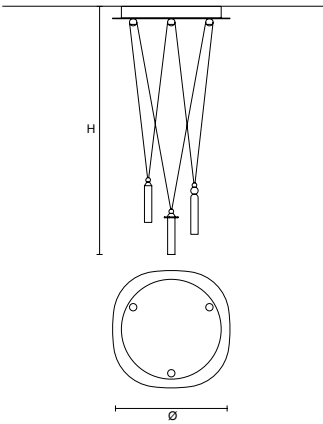

SERICA DOT S1 E		CE 
ø	2,5 cm / 1.00"	
H	17,5 cm / 6.90"	
STANDARD INTEGRATED LED LIGHTING		
4 W CRI>90 3000 K - 410 NOMINAL LM		
ON REQUEST		
4 W CRI>90 2700 K - 380 NOMINAL LM		
DIMMABLE		
TRIAC		

SERICA DOT S1 D		CE 
ø	4,8 cm / 1.90"	
H	19,5 cm / 7.70"	
STANDARD INTEGRATED LED LIGHTING		
4 W CRI>90 3000 K - 410 NOMINAL LM		
ON REQUEST		
4 W CRI>90 2700 K - 380 NOMINAL LM		
DIMMABLE		
TRIAC		

SERICA DOT C10

STANDARD INTEGRATED LED LIGHTING
40 W CRI>90 3000 K - 4100 NOMINAL LM
ON REQUEST
40 W CRI>90 2700 K - 3800 NOMINAL LM
DIMMABLE
0-10V

SERICA DOT C3 PB 40

∅ 40 cm / 15.70"
H MAX 300 cm / 68.90"
STANDARD INTEGRATED LED LIGHTING
12 W CRI>90 3000 K - 1230 NOMINAL LM
ON REQUEST
12 W CRI>90 2700 K - 1140 NOMINAL LM
DIMMABLE
TRIAC

SERICA DOT C3 PB 60

∅ 60 cm / 23.60"
H MAX 300 cm / 68.90"
STANDARD INTEGRATED LED LIGHTING
12 W CRI>90 3000 K - 1230 NOMINAL LM
ON REQUEST
12 W CRI>90 2700 K - 1140 NOMINAL LM
DIMMABLE
TRIAC

SERICA DOT C5 PB 80