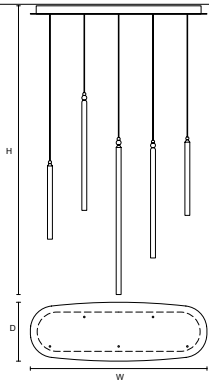

SERICA C5 CB 90
(2x40-2x60-1x80)

W 90 cm / 35.40"
D 30 cm / 11.80"
H MAX 380 cm / 149.60"

STANDARD INTEGRATED LED LIGHTING
29 W CRI>90
3000 K - 2775 NOMINAL LM

ON REQUEST
29 W CRI>90
2700 K - 2575 NOMINAL LM

DIMMABLE
0-10V