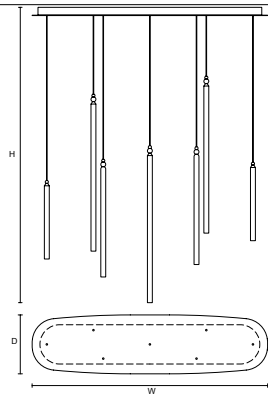

SERICA C7 CB 120
(2x40-2x60-3x80)

W 120 cm / 47.20"
D 30 cm / 11.80"
H MAX 380 cm / 149.60"

STANDARD INTEGRATED LED LIGHTING
40,6 W CRI>90
3000 K - 3885 NOMINAL LM

ON REQUEST
40,6 W CRI>90
2700 K - 3605 NOMINAL LM

DIMMABLE
0-10V