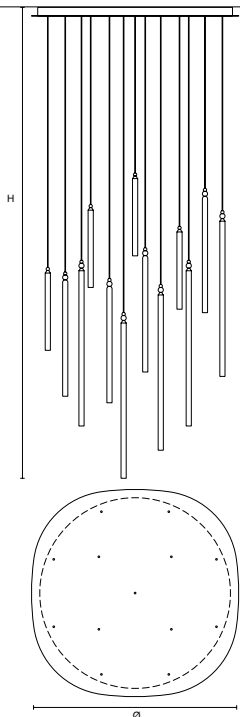

SERICA C5 PB 40
(2x40-2x60-1x80) 

∅ 40 cm / 15.70"
H MAX 380 cm / 149.60"

STANDARD INTEGRATED LED LIGHTING
29 W CRI>90 3000 K - 2775 NOMINAL LM
ON REQUEST
29 W CRI>90 2700 K - 2575 NOMINAL LM
DIMMABLE
0-10V

SERICA C7 PB 60
(2x40-2x60-3x80) 

∅ 60 cm / 23.60"
H MAX 380 cm / 149.60"

STANDARD INTEGRATED LED LIGHTING
40,6 W CRI>90 3000 K - 3885 NOMINAL LM
ON REQUEST
40,6 W CRI>90 2700 K - 3605 NOMINAL LM
DIMMABLE
0-10V

SERICA C9 PB 80
(3x40-3x60-3x80) 

∅ 80 cm / 31.50"
H MAX 380 cm / 149.60"

STANDARD INTEGRATED LED LIGHTING
52,2 W CRI>90 3000 K - 4995 NOMINAL LM
ON REQUEST
52,2 W CRI>90 2700 K - 4635 NOMINAL LM
DIMMABLE
0-10V

SERICA C13 PB 100
(4x40-4x60-5x80) 

∅ 100 cm / 39.40"
H MAX 380 cm / 149.60"

STANDARD INTEGRATED LED LIGHTING
75,4 W CRI>90 3000 K - 7215 NOMINAL LM
ON REQUEST
75,4 W CRI>90 2700 K - 6695 NOMINAL LM
DIMMABLE
0-10V