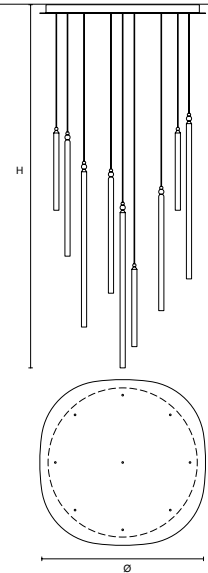

SERICA C5 PB 40
(2x40-2x60-1x80) 

∅ 40 cm / 15.70"
H MAX 380 cm / 149.60"

STANDARD INTEGRATED LED LIGHTING
29 W CRI>90 3000 K - 2775 NOMINAL LM
ON REQUEST
29 W CRI>90 2700 K - 2575 NOMINAL LM
DIMMABLE
0-10V

SERICA C7 PB 60
(2x40-2x60-3x80) 

∅ 60 cm / 23.60"
H MAX 380 cm / 149.60"

STANDARD INTEGRATED LED LIGHTING
40,6 W CRI>90 3000 K - 3885 NOMINAL LM
ON REQUEST
40,6 W CRI>90 2700 K - 3605 NOMINAL LM
DIMMABLE
0-10V

SERICA C9 PB 80
(3x40-3x60-3x80) 

∅ 80 cm / 31.50"
H MAX 380 cm / 149.60"

STANDARD INTEGRATED LED LIGHTING
52,2 W CRI>90 3000 K - 4995 NOMINAL LM
ON REQUEST
52,2 W CRI>90 2700 K - 4635 NOMINAL LM
DIMMABLE
0-10V