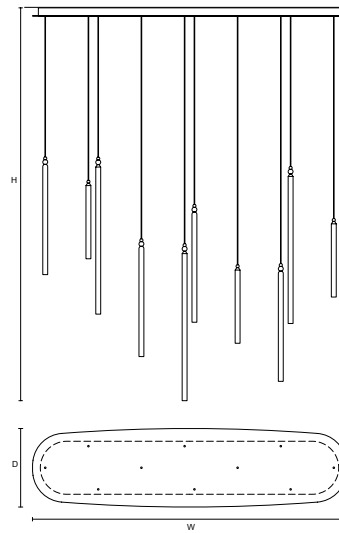

ON REQUEST
40,6 W CRI>90
2700 K - 3605 NOMINAL LM

DIMMABLE
0-10V

SERICA C10 CB 160
(3x40-4x60-3x80) 

W 160 cm / 63.00"
D 40 cm / 15.70"
H MAX 380 cm / 149.60"

STANDARD INTEGRATED LED LIGHTING
58 W CRI>90
3000 K - 5550 NOMINAL LM

ON REQUEST
58 W CRI>90
2700 K - 5150 NOMINAL LM

DIMMABLE
0-10V

SERICA C3 PB 30
(1x40-1x60-1x80) 

∅ 30 cm / 11.80"
H MAX 380 cm / 149.60"

STANDARD INTEGRATED LED LIGHTING
17,4 W CRI>90 3000 K - 1665 NOMINAL LM
ON REQUEST
17,4 W CRI>90 2700 K - 1545 NOMINAL LM
DIMMABLE
TRIAC