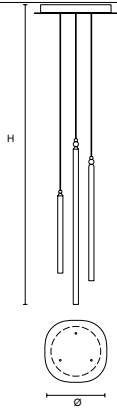

ON REQUEST
40,6 W CRI>90
2700 K - 3605 NOMINAL LM

DIMMABLE
0-10V

SERICA C10 CB 160
(3x40-4x60-3x80) 

W 160 cm / 63.00"
D 40 cm / 15.70"
H MAX 380 cm / 149.60"

STANDARD INTEGRATED LED LIGHTING
58 W CRI>90
3000 K - 5550 NOMINAL LM

ON REQUEST
58 W CRI>90
2700 K - 5150 NOMINAL LM

DIMMABLE
0-10V

SERICA C3 PB 30
(1x40-1x60-1x80) 

∅ 30 cm / 11.80"
H MAX 380 cm / 149.60"

STANDARD INTEGRATED LED LIGHTING
17,4 W CRI>90 3000 K - 1665 NOMINAL LM
ON REQUEST
17,4 W CRI>90 2700 K - 1545 NOMINAL LM
DIMMABLE
TRIAC

SERICA C5 PB 40
(2x40-2x60-1x80) 

∅ 40 cm / 15.70"
H MAX 380 cm / 149.60"

STANDARD INTEGRATED LED LIGHTING
29 W CRI>90 3000 K - 2775 NOMINAL LM
ON REQUEST
29 W CRI>90 2700 K - 2575 NOMINAL LM
DIMMABLE
0-10V

SERICA C9 PB 80
(3x40-3x60-3x80) 

∅ 80 cm / 31.50"
H MAX 380 cm / 149.60"

STANDARD INTEGRATED LED LIGHTING
52,2 W CRI>90 3000 K - 4995 NOMINAL LM
ON REQUEST
52,2 W CRI>90 2700 K - 4635 NOMINAL LM
DIMMABLE
0-10V