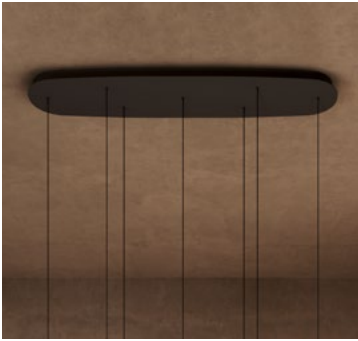

COBBLE CANOPY

CANOPY CB 90

SIZE	DESCRIPTION	SYSTEM
W 90 cm / 35.40"	COBBLE CANOPY FOR UP TO 5 SUSPENSION	Cluster
D 30 cm / 11.80"		
H 4.2 cm / 1.65"		

FINISHINGS

V98

V91

CANOPY CB 120

SIZE	DESCRIPTION	SYSTEM
W 120 cm / 47.20"	COBBLE CANOPY FOR UP TO 7 SUSPENSION	Cluster
D 30 cm / 11.80"		
H 4.2 cm / 1.65"		

FINISHINGS

V98

V91

CANOPY CB 120

SIZE	DESCRIPTION	SYSTEM
W 120 cm / 47.20"	COBBLE CANOPY FOR UP TO 10 SUSPENSION	Cluster
D 30 cm / 11.80"		
H 4.2 cm / 1.65"		

FINISHINGS

V98

V91