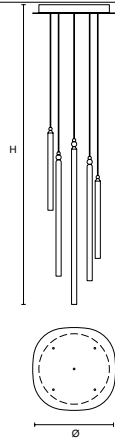

ON REQUEST
40,6 W CRI>90
2700 K - 3605 NOMINAL LM

DIMMABLE
0-10V

SERICA C10 CB 160
(3x40-4x60-3x80) 

W 160 cm / 63.00"
D 40 cm / 15.70"
H MAX 380 cm / 149.60"

STANDARD INTEGRATED LED LIGHTING
58 W CRI>90
3000 K - 5550 NOMINAL LM

ON REQUEST
58 W CRI>90
2700 K - 5150 NOMINAL LM

DIMMABLE
0-10V

SERICA C3 PB 30
(1x40-1x60-1x80) 

∅ 30 cm / 11.80"
H MAX 380 cm / 149.60"

STANDARD INTEGRATED LED LIGHTING
17,4 W CRI>90 3000 K - 1665 NOMINAL LM
ON REQUEST
17,4 W CRI>90 2700 K - 1545 NOMINAL LM
DIMMABLE
TRIAC

SERICA C5 PB 40
(2x40-2x60-1x80) 

∅ 40 cm / 15.70"
H MAX 380 cm / 149.60"

STANDARD INTEGRATED LED LIGHTING
29 W CRI>90 3000 K - 2775 NOMINAL LM
ON REQUEST
29 W CRI>90 2700 K - 2575 NOMINAL LM
DIMMABLE
0-10V

SERICA C9 PB 80
(3x40-3x60-3x80) 

∅ 80 cm / 31.50"
H MAX 380 cm / 149.60"

STANDARD INTEGRATED LED LIGHTING
52,2 W CRI>90 3000 K - 4995 NOMINAL LM
ON REQUEST
52,2 W CRI>90 2700 K - 4635 NOMINAL LM
DIMMABLE
0-10V