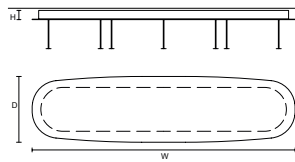

COBBLE CANOPY

CANOPY CB 90

SIZE	DESCRIPTION	SYSTEM
W 90 cm / 35.40"	COBBLE CANOPY FOR UP TO 5 SUSPENSION	Cluster
D 30 cm / 11.80"		
H 4.2 cm / 1.65"		

FINISHINGS

V98

V91

CANOPY CB 120

SIZE	DESCRIPTION	SYSTEM
W 120 cm / 47.20"	COBBLE CANOPY FOR UP TO 7 SUSPENSION	Cluster
D 30 cm / 11.80"		
H 4.2 cm / 1.65"		