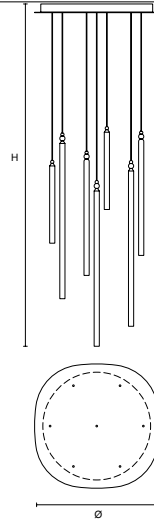

ON REQUEST
58 W CRI>90
2700 K - 5150 NOMINAL LM

DIMMABLE
0-10V

SERICA C3 PB 30
(1x40-1x60-1x80) 

∅ 30 cm / 11.80"
H MAX 380 cm / 149.60"

STANDARD INTEGRATED LED LIGHTING
17,4 W CRI>90 3000 K - 1665 NOMINAL LM
ON REQUEST
17,4 W CRI>90 2700 K - 1545 NOMINAL LM
DIMMABLE
TRIAC

SERICA C5 PB 40
(2x40-2x60-1x80) 

∅ 40 cm / 15.70"
H MAX 380 cm / 149.60"

STANDARD INTEGRATED LED LIGHTING
29 W CRI>90 3000 K - 2775 NOMINAL LM
ON REQUEST
29 W CRI>90 2700 K - 2575 NOMINAL LM
DIMMABLE
0-10V

SERICA C7 PB 60
(2x40-2x60-3x80) 

∅ 60 cm / 23.60"
H MAX 380 cm / 149.60"

STANDARD INTEGRATED LED LIGHTING
40,6 W CRI>90 3000 K - 3885 NOMINAL LM
ON REQUEST
40,6 W CRI>90 2700 K - 3605 NOMINAL LM
DIMMABLE
0-10V

SERICA C9 PB 80
(3x40-3x60-3x80) 

∅ 80 cm / 31.50"
H MAX 380 cm / 149.60"

STANDARD INTEGRATED LED LIGHTING
52,2 W CRI>90 3000 K - 4995 NOMINAL LM
ON REQUEST
52,2 W CRI>90 2700 K - 4635 NOMINAL LM
DIMMABLE
0-10V