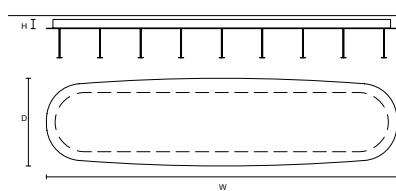

COBBLE CANOPY

CANOPY CB 90

SIZE	DESCRIPTION	SYSTEM
W 90 cm / 35.40"	COBBLE CANOPY FOR UP TO 5 SUSPENSION	Cluster
D 30 cm / 11.80"		
H 4.2 cm / 1.65"		

FINISHINGS

V98

V91

CANOPY CB 120

SIZE	DESCRIPTION	SYSTEM
W 120 cm / 47.20"	COBBLE CANOPY FOR UP TO 7 SUSPENSION	Cluster
D 30 cm / 11.80"		
H 4.2 cm / 1.65"		

FINISHINGS

V98

V91

CANOPY CB 120

SIZE	DESCRIPTION	SYSTEM
W 120 cm / 47.20"	COBBLE CANOPY FOR UP TO 10 SUSPENSION	Cluster
D 30 cm / 11.80"		
H 4.2 cm / 1.65"		

FINISHINGS

V98

V91

CANOPY CB 160

SIZE	DESCRIPTION	SYSTEM
W 160 cm / 63.00"	COBBLE CANOPY FOR UP TO 13 SUSPENSION	Cluster
D 40 cm / 15.70"		
H 4.2 cm / 1.65"		

FINISHINGS

V98

V91

PEBBLE CANOPY

CANOPY PB 30

SIZE	DESCRIPTION	SYSTEM
Ø 30 cm / 11.80" H 4.2 cm / 1.65"	PEBBLE CANOPY FOR UP TO 3 SUSPENSION	Cluster
FINISHINGS		
 		
V98	V91	