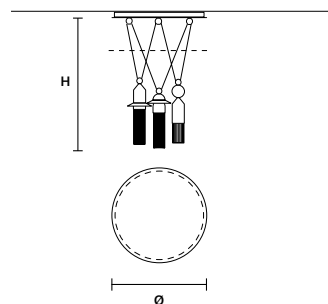

NAPPE C3 RD 60

∅	60 cm / 23.60"
H MAX	155 cm / 61.00"
INTEGRATED LED LIGHTING	
3 × 16,2 W CRI>90 3000 K - 2064 NOMINAL LM	
ON REQUEST	
3 × 16,2 W CRI>90 2700 K - 1960 NOMINAL LM	
DIMMABLE	
0-10V