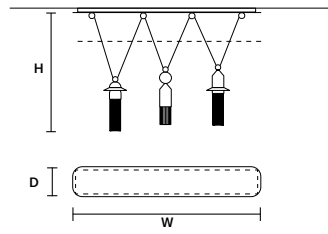

NAPPE C3 LN 125

W	125 cm / 49.20"
D	20 cm / 7.90"
H MAX	155 cm / 61.00"
INTEGRATED LED LIGHTING	
3 × 16,2 W CRI>90 3000 K - 2064 NOMINAL LM	
ON REQUEST	
3 × 16,2 W CRI>90 2700 K - 1960 NOMINAL LM	
DIMMABLE	
0-10V