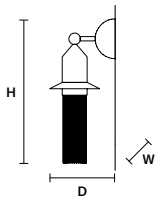

NAPPE APP N2

W	15 cm / 5.90"
D	19.7 cm / 7.80"
H	43 cm / 16.90"
INTEGRATED LED LIGHTING	
	5.4 W CRI>90 3000 K - 688 NOMINAL LM
ON REQUEST	
	5.4 W CRI>90 2700 K - 653 NOMINAL LM
DIMMABLE	
	TRIAC

NAPPE APP N4

W	12 cm / 4.70"
D	16 cm / 6.30"
H	42 cm / 16.50"
INTEGRATED LED LIGHTING	
	5.4 W CRI>90 3000 K - 688 NOMINAL LM
ON REQUEST	
	5.4 W CRI>90 2700 K - 653 NOMINAL LM
DIMMABLE	
	TRIAC

NAPPE TL PORTABLE

ø	15 cm / 5.90"
H	35 cm / 13.80"
STANDARD INTEGRATED LED LIGHTING	
	1,3 W CRI>90 3000 K - 250 NOMINAL LM
ON REQUEST	
	1,3 W CRI>90 2700 K - 230 NOMINAL LM
DIMMABLE	
	TOUCH
ACCESSORIES	
	WIRELESS CHARGING BASE INCLUDED DRIVER NOT INCLUDED