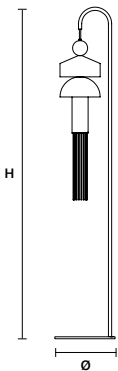

NAPPE STL XM1

ø	30 cm / 11.80"
H	165 cm / 65.00"
STANDARD INTEGRATED LED LIGHTING	
UP	9 W CRI>90 3000 K - 1520 NOMINAL LM
DOWN	4 W CRI>90 3000 K - 390 NOMINAL LM
ON REQUEST	
UP	9 W CRI>90 2700 K - 1300 NOMINAL LM
DOWN	4 W CRI>90 2700 K - 335 NOMINAL LM
DIMMABLE	
	OWN BUTTON