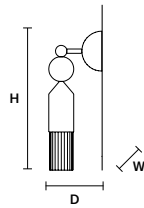

NAPPE APP N2

W	15 cm / 5.90"
D	19.7 cm / 7.80"
H	43 cm / 16.90"
INTEGRATED LED LIGHTING	
	5.4 W CRI>90 3000 K - 688 NOMINAL LM
ON REQUEST	
	5.4 W CRI>90 2700 K - 653 NOMINAL LM
DIMMABLE	
	TRIAC

NAPPE APP N4

W	12 cm / 4.70"
D	16 cm / 6.30"
H	42 cm / 16.50"
INTEGRATED LED LIGHTING	
	5.4 W CRI>90 3000 K - 688 NOMINAL LM
ON REQUEST	
	5.4 W CRI>90 2700 K - 653 NOMINAL LM
DIMMABLE	
	TRIAC

NAPPE TL PORTABLE

ø	15 cm / 5.90"
H	35 cm / 13.80"
STANDARD INTEGRATED LED LIGHTING	
	1,3 W CRI>90 3000 K - 250 NOMINAL LM
ON REQUEST	
	1,3 W CRI>90 2700 K - 230 NOMINAL LM
DIMMABLE	
	TOUCH
ACCESSORIES	
	WIRELESS CHARGING BASE INCLUDED DRIVER NOT INCLUDED