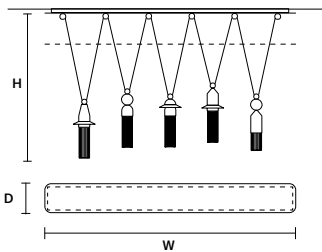

NAPPE C5 LN 175

W	175 cm / 68.90"
D	20 cm / 7.90"
H MAX	155 cm / 61.00"
INTEGRATED LED LIGHTING	
5 × 27 W CRI>90 3000 K - 3440 NOMINAL LM	
ON REQUEST	
5 × 27 W CRI>90 2700 K - 3268 NOMINAL LM	
DIMMABLE	
0-10V