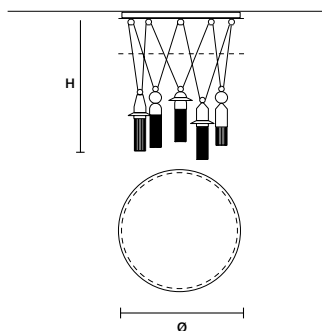

NAPPE C5 RD 80

∅	80 cm / 31.50"
H MAX	155 cm / 61.00"
INTEGRATED LED LIGHTING	
5 × 27 W CRI>90 3000 K - 3440 NOMINAL LM	
ON REQUEST	
5 × 27 W CRI>90 2700 K - 3268 NOMINAL LM	
DIMMABLE	
0-10V