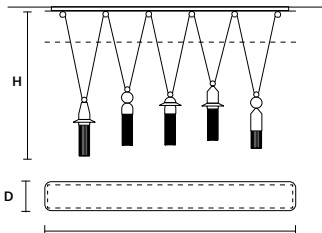

NAPPE C5 LN 175

W	175 cm / 68.90"
D	20 cm / 7.90"
H MAX	155 cm / 61.00"
STANDARD INTEGRATED LED LIGHTING	
5 × 27 W CRI>90 3000 K - 3440 NOMINAL LM	
ON REQUEST	
5 × 27 W CRI>90 2700 K - 3268 NOMINAL LM	
DIMMABLE	
1-10V + PUSH + DALI