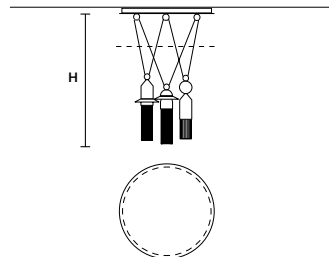

NAPPE C3 RD 60

∅	60 cm / 23.60"
H MAX	155 cm / 61.00"
STANDARD INTEGRATED LED LIGHTING	
3 × 16,2 W CRI>90 3000 K - 2064 NOMINAL LM	
ON REQUEST	
3 × 16,2 W CRI>90 2700 K - 1960 NOMINAL LM	
DIMMABLE	
1-10V + PUSH