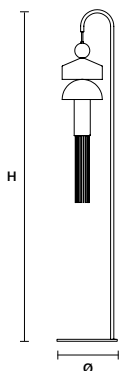

NAPPE STL XM1

ø	30 cm / 11.80"
H	165 cm / 65.00"
STANDARD INTEGRATED LED LIGHTING	
UP	9 W CRI>90 3000 K - 1520 NOMINAL LM
DOWN	4 W CRI>90 3000 K - 390 NOMINAL LM
ON REQUEST	
UP	9 W CRI>90 2700 K - 1300 NOMINAL LM
DOWN	4 W CRI>90 2700 K - 335 NOMINAL LM
DIMMABLE	
OWN BUTTON