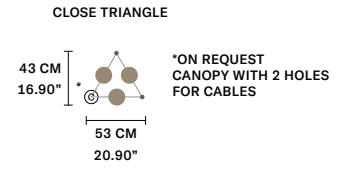

SUGGESTED CONFIGURATION FOR C3