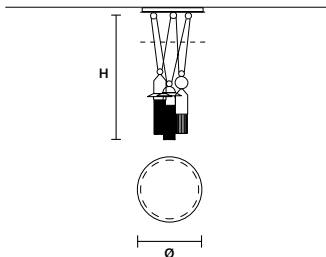

NAPPE C3 RD 40

∅	40 cm / 15.70"
H MAX	155 cm / 61.00"
STANDARD INTEGRATED LED LIGHTING	
3 × 16,2 W CRI>90 3000 K - 2064 NOMINAL LM	
ON REQUEST	
3 × 16,2 W CRI>90 2700 K - 1960 NOMINAL LM	
DIMMABLE	
1-10V + PUSH