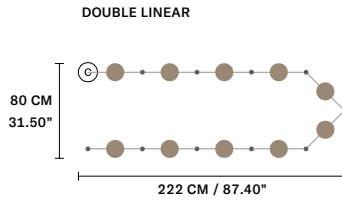

Ⓜ : for the US market, refer to the relevant price list.

SUGGESTED CONFIGURATION FOR C3

SUGGESTED CONFIGURATION FOR C5

SUGGESTED CONFIGURATION FOR C10

SINGLE CANOPY

SIZE		FRAME FINISHINGS	CANOPIE FINISHINGS	PRODUCT NAME
∅	10 cm / 3.90"	● V95	● G12	NAPPE N0-N1-N2-N3-N4
H	5 cm / 2.00"	● V72 ● V51 ● V21 V95	● G12	N5-N6-N7-N8-N9
		● V90	● G12	
		● V35 ● V70 ● V84	● G12	
		● G29	● G29	

LINEAR CANOPY LN 75

	SIZE	FINISHINGS	PRODUCT NAME
	W	75 cm / 29.50"	● V98
	D	20 cm / 7.90"	
	H	4 cm / 1.60"	

LINEAR CANOPY LN 125

	SIZE	FINISHINGS	PRODUCT NAME
	W	125 cm / 49.20"	● V98
	D	20 cm / 7.90"	
	H	4 cm / 1.60"	