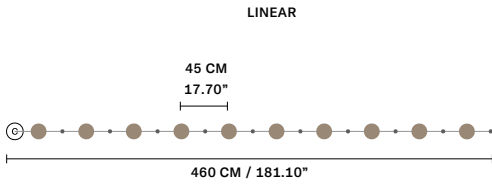

Ⓜ : for the US market, refer to the relevant price list.

SUGGESTED CONFIGURATION FOR C3

SUGGESTED CONFIGURATION FOR C5

SUGGESTED CONFIGURATION FOR C10

SINGLE CANOPY

SIZE		FRAME FINISHINGS	CANOPIE FINISHINGS	PRODUCT NAME
∅	10 cm / 3.90"	● V95	● G12	NAPPE N0-N1-N2-N3-N4
H	5 cm / 2.00"	● V72 ● V51 ● V21 V95	● G12	N5-N6-N7-N8-N9
		● V90	● G12	
		● V35 ● V70 ● V84	● G12	
		● G29	● G29	