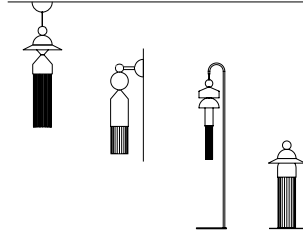

Nappe

SUSPENSION
APPLIQUE
FLOOR LAMP
TABLE LAMP

Struttura in metallo verniciato con astine di metallo o Pyrex. Diffusori in Pyrex. Illuminazione a LED. Nappe XM e XL disponibili con inserti in cuoio.

Painted metal frame with metal or pyrex rods. Pyrex diffusers. LED lighting. Nappe XM and XL available with leather inserts.