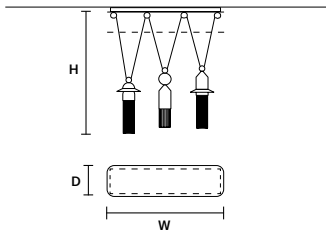

NAPPE C3 LN 75

W	75 cm / 29.50"
D	20 cm / 7.90"
H MAX	155 cm / 61.00"
STANDARD INTEGRATED LED LIGHTING	
3 × 16,2 W CRI>90 3000 K - 2064 NOMINAL LM	
ON REQUEST	
3 × 16,2 W CRI>90 2700 K - 1960 NOMINAL LM	
DIMMABLE	
1-10V + PUSH