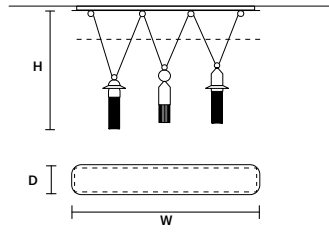

NAPPE C3 LN 125

W	125 cm / 49.20"
D	20 cm / 7.90"
H MAX	155 cm / 61.00"
STANDARD INTEGRATED LED LIGHTING	
3 × 16,2 W CRI>90 3000 K - 2064 NOMINAL LM	
ON REQUEST	
3 × 16,2 W CRI>90 2700 K - 1960 NOMINAL LM	
DIMMABLE	
1-10V + PUSH