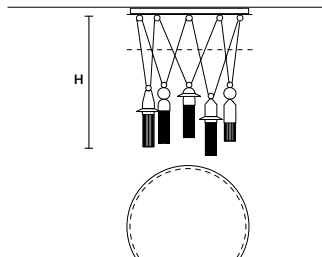

NAPPE C5 RD 80

∅	80 cm / 31.50"
H MAX	155 cm / 61.00"
STANDARD INTEGRATED LED LIGHTING	
5 × 27 W CRI>90 3000 K - 3440 NOMINAL LM	
ON REQUEST	
5 × 27 W CRI>90 2700 K - 3268 NOMINAL LM	
DIMMABLE	
1-10V + PUSH + DALI