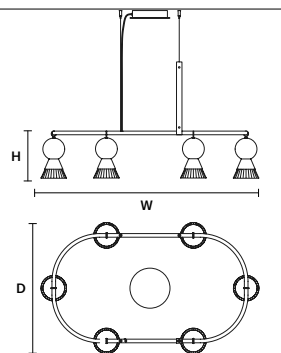

BÖZU S3 LN

W 160 cm / 63.00"
D 14 cm / 5.50"
H 26 cm / 10.20"

STANDARD INTEGRATED LED LIGHTING	
UP	18 W CRI>90 3000 K – 2175 NOMINAL LM
DOWN	18 W CRI>90 3000 K – 2175 NOMINAL LM
ON REQUEST	
UP	18 W CRI>90 2700 K – 2016 NOMINAL LM
DOWN	18 W CRI>90 2700 K – 2016 NOMINAL LM
DIMMABLE	
0-10V	

BÖZU S8 OV

W 168 cm / 66.10"
D 72 cm / 27.50"
H 26 cm / 10.20"

STANDARD INTEGRATED LED LIGHTING	
UP	48 W CRI>90 3000 K – 5800 NOMINAL LM
DOWN	48 W CRI>90 3000 K – 5800 NOMINAL LM
ON REQUEST	
UP	48 W CRI>90 2700 K – 5376 NOMINAL LM
DOWN	48 W CRI>90 2700 K – 5376 NOMINAL LM
DIMMABLE	
0-10V	

BÖZU S6 OV

W 120 cm / 47.25"
D 72 cm / 27.50"
H 26 cm / 10.20"

STANDARD INTEGRATED LED LIGHTING	
UP	36 W CRI>90 3000 K – 4350 NOMINAL LM
DOWN	36 W CRI>90 3000 K – 4350 NOMINAL LM
ON REQUEST	
UP	36 W CRI>90 2700 K – 4032 NOMINAL LM
DOWN	36 W CRI>90 2700 K – 4032 NOMINAL LM
DIMMABLE	
0-10V	