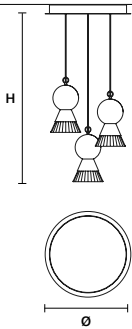

BÖZU C5 RD 60 

∅ 60 cm / 23.60"
HMAX 160 cm / 63.00"

STANDARD INTEGRATED LED LIGHTING	
UP	30 W CRI>90 3000 K – 3625 NOMINAL LM
DOWN	30 W CRI>90 3000 K – 3625 NOMINAL LM
ON REQUEST	
UP	30 W CRI>90 2700 K – 3360 NOMINAL LM
DOWN	30 W CRI>90 2700 K – 3360 NOMINAL LM
DIMMABLE	
0-10V	

SINGLE CANOPY

SIZE	FINISHINGS	PRODUCT NAME
Ø 14 cm / 5.51"	● G26 + ● V91	BÖZU S1
H 4 cm / 1.60"		

SINGLE CANOPY

SIZE	FINISHINGS	PRODUCT NAME
Ø 18 cm / 7.10"	● G26 + ● V91	BÖZU S3 LN
H 4 cm / 1.60"		

SINGLE CANOPY