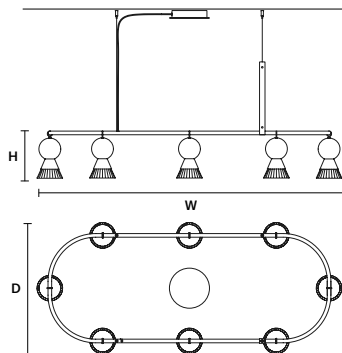

BÖZU S3 LN

W 160 cm / 63.00"
D 14 cm / 5.50"
H 26 cm / 10.20"

STANDARD INTEGRATED LED LIGHTING	
UP	18 W CRI>90 3000 K – 2175 NOMINAL LM
DOWN	18 W CRI>90 3000 K – 2175 NOMINAL LM
ON REQUEST	
UP	18 W CRI>90 2700 K – 2016 NOMINAL LM
DOWN	18 W CRI>90 2700 K – 2016 NOMINAL LM
DIMMABLE	
0-10V	

BÖZU S8 OV

W 168 cm / 66.10"
D 72 cm / 27.50"
H 26 cm / 10.20"

STANDARD INTEGRATED LED LIGHTING	
UP	48 W CRI>90 3000 K – 5800 NOMINAL LM
DOWN	48 W CRI>90 3000 K – 5800 NOMINAL LM
ON REQUEST	
UP	48 W CRI>90 2700 K – 5376 NOMINAL LM
DOWN	48 W CRI>90 2700 K – 5376 NOMINAL LM
DIMMABLE	
0-10V	

BÖZU S6 OV

W 120 cm / 47.25"
D 72 cm / 27.50"
H 26 cm / 10.20"

STANDARD INTEGRATED LED LIGHTING	
UP	36 W CRI>90 3000 K – 4350 NOMINAL LM
DOWN	36 W CRI>90 3000 K – 4350 NOMINAL LM
ON REQUEST	
UP	36 W CRI>90 2700 K – 4032 NOMINAL LM
DOWN	36 W CRI>90 2700 K – 4032 NOMINAL LM
DIMMABLE	
0-10V	