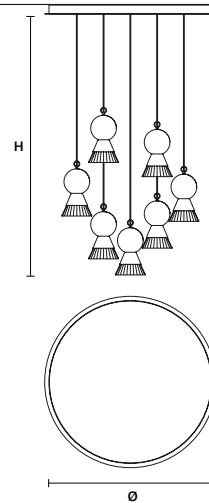

BÖZU C5 RD 60 

∅ 60 cm / 23.60"
HMAX 160 cm / 63.00"

STANDARD INTEGRATED LED LIGHTING	
UP	30 W CRI>90 3000 K – 3625 NOMINAL LM
DOWN	30 W CRI>90 3000 K – 3625 NOMINAL LM
ON REQUEST	
UP	30 W CRI>90 2700 K – 3360 NOMINAL LM
DOWN	30 W CRI>90 2700 K – 3360 NOMINAL LM
DIMMABLE	
0-10V	

SINGLE CANOPY

SIZE	FINISHINGS	PRODUCT NAME
Ø 14 cm / 5.51"	● G26 + ● V91	BÖZU S1
H 4 cm / 1.60"		

SINGLE CANOPY

SIZE	FINISHINGS	PRODUCT NAME
Ø 18 cm / 7.10"	● G26 + ● V91	BÖZU S3 LN
H 4 cm / 1.60"		

SINGLE CANOPY

SIZE	FINISHINGS	PRODUCT NAME
Ø 22 cm / 8.70"	● G26 + ● V91	BÖZU S6 OV
H 4 cm / 1.60"		BÖZU S8 OV

ROUND CANOPY RD 40

	SIZE	FINISHINGS	PRODUCT NAME
	Ø 40 cm / 15.70"	● V91	BÔZU C3 RD 40
	H 4 cm / 1.60"		

ROUND CANOPY RD 60

	SIZE	FINISHINGS	PRODUCT NAME
	Ø 60 cm / 23.60"	● V91	BÔZU C5 RD 60
	H 4 cm / 1.60"		

ROUND CANOPY RD 80

	SIZE	FINISHINGS	PRODUCT NAME
	Ø 80 cm / 31.50"	● V91	BÔZU C7 RD 80
	H 4 cm / 1.60"		