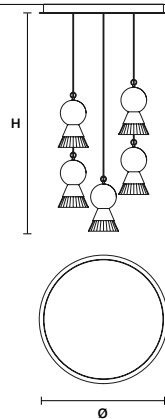

BÖZU C5 RD 60 

∅ 60 cm / 23.60"
HMAX 160 cm / 63.00"

STANDARD INTEGRATED LED LIGHTING	
UP	30 W CRI>90 3000 K – 3625 NOMINAL LM
DOWN	30 W CRI>90 3000 K – 3625 NOMINAL LM
ON REQUEST	
UP	30 W CRI>90 2700 K – 3360 NOMINAL LM
DOWN	30 W CRI>90 2700 K – 3360 NOMINAL LM
DIMMABLE	
0-10V	

SINGLE CANOPY

SIZE	FINISHINGS	PRODUCT NAME
Ø 14 cm / 5.51"	● G26 + ● V91	BÖZU S1
H 4 cm / 1.60"		

SINGLE CANOPY

SIZE	FINISHINGS	PRODUCT NAME
Ø 18 cm / 7.10"	● G26 + ● V91	BÖZU S3 LN
H 4 cm / 1.60"		

SINGLE CANOPY

SIZE	FINISHINGS	PRODUCT NAME
Ø 22 cm / 8.70"	● G26 + ● V91	BÖZU S6 OV
H 4 cm / 1.60"		BÖZU S8 OV

ROUND CANOPY RD 40

	SIZE	FINISHINGS	PRODUCT NAME
	Ø 40 cm / 15.70"	● V91	BÔZU C3 RD 40
	H 4 cm / 1.60"		

ROUND CANOPY RD 60

	SIZE	FINISHINGS	PRODUCT NAME
	Ø 60 cm / 23.60"	● V91	BÔZU C5 RD 60
	H 4 cm / 1.60"		

ROUND CANOPY RD 80

	SIZE	FINISHINGS	PRODUCT NAME
	Ø 80 cm / 31.50"	● V91	BÔZU C7 RD 80
	H 4 cm / 1.60"		