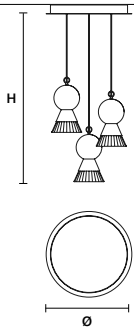

BÖZU C3 RD 40

∅ 40 cm / 15.74"
HMAX 160 cm / 63.00"

STANDARD INTEGRATED LED LIGHTING	
UP	18 W CRI>90 3000 K – 2175 NOMINAL LM
DOWN	18 W CRI>90 3000 K – 2175 NOMINAL LM
ON REQUEST	
UP	18 W CRI>90 2700 K – 2016 NOMINAL LM
DOWN	18 W CRI>90 2700 K – 2016 NOMINAL LM
DIMMABLE	
0-10V	

BÖZU C5 RD 60

∅ 60 cm / 23.60"
HMAX 160 cm / 63.00"

STANDARD INTEGRATED LED LIGHTING	
UP	30 W CRI>90 3000 K – 3625 NOMINAL LM
DOWN	30 W CRI>90 3000 K – 3625 NOMINAL LM
ON REQUEST	
UP	30 W CRI>90 2700 K – 3360 NOMINAL LM
DOWN	30 W CRI>90 2700 K – 3360 NOMINAL LM
DIMMABLE	
0-10V	

BÖZU C7 RD 80

∅ 80 cm / 31.50"
HMAX 160 cm / 63.00"

STANDARD INTEGRATED LED LIGHTING	
UP	42 W CRI>90 3000 K – 5075 NOMINAL LM
DOWN	42 W CRI>90 3000 K – 5075 NOMINAL LM
ON REQUEST	
UP	42 W CRI>90 2700 K – 4704 NOMINAL LM
DOWN	42 W CRI>90 2700 K – 4704 NOMINAL LM
DIMMABLE	
0-10V