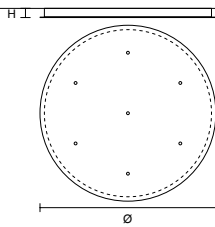

SINGLE CANOPY

	SIZE	FINISHINGS	PRODUCT NAME
	Ø 12 cm / 4.70"	● G26 + ● V91	BÔZU S1
	H 4 cm / 1.60"		

SINGLE CANOPY

	SIZE	FINISHINGS	PRODUCT NAME
	Ø 18 cm / 7.10"	● G26 + ● V91	BÔZU S3 LN
	H 4 cm / 1.60"		

SINGLE CANOPY

	SIZE	FINISHINGS	PRODUCT NAME
	Ø 22 cm / 8.70"	● G26 + ● V91	BÔZU S6 OV
	H 4 cm / 1.60"		BÔZU S8 OV

ROUND CANOPY RD 40

SIZE	FINISHINGS	PRODUCT NAME
Ø 40 cm / 15.70" H 4 cm / 1.60"	● V91	BŐZU C3 RD 40

ROUND CANOPY RD 60

SIZE	FINISHINGS	PRODUCT NAME
Ø 60 cm / 23.60" H 4 cm / 1.60"	● V91	BŐZU C5 RD 60

ROUND CANOPY RD 80

SIZE	FINISHINGS	PRODUCT NAME
Ø 80 cm / 31.50" H 4 cm / 1.60"	● V91	BŐZU C7 RD 80