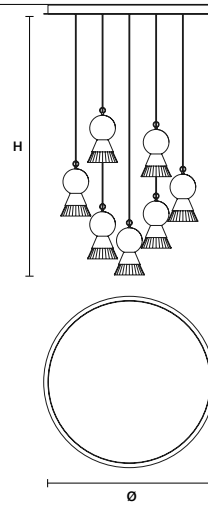

BÖZU C5 RD 60 

∅ 60 cm / 23.60"
HMAX 160 cm / 63.00"

STANDARD INTEGRATED LED LIGHTING	
UP	30 W CRI>90 3000 K – 3625 NOMINAL LM
DOWN	30 W CRI>90 3000 K – 3625 NOMINAL LM
ON REQUEST	
UP	30 W CRI>90 2700 K – 3360 NOMINAL LM
DOWN	30 W CRI>90 2700 K – 3360 NOMINAL LM
DIMMABLE	
0-10V	

SINGLE CANOPY

	SIZE	FINISHINGS	PRODUCT NAME
	Ø 12 cm / 4.70"	● G26 + ● V91	BÔZU S1
	H 4 cm / 1.60"		

SINGLE CANOPY

	SIZE	FINISHINGS	PRODUCT NAME
	Ø 18 cm / 7.10"	● G26 + ● V91	BÔZU S3 LN
	H 4 cm / 1.60"		

ROUND CANOPY RD 60

SIZE	FINISHINGS	PRODUCT NAME
Ø 60 cm / 23.60" H 4 cm / 1.60"	● V91	BŐZU C5 RD 60

ROUND CANOPY RD 80

SIZE	FINISHINGS	PRODUCT NAME
Ø 80 cm / 31.50" H 4 cm / 1.60"	● V91	BŐZU C7 RD 80