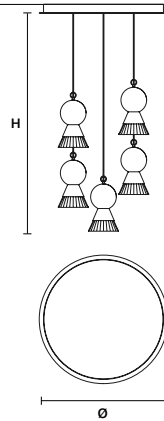

BÖZU C5 RD 60 

∅ 60 cm / 23.60"
HMAX 160 cm / 63.00"

STANDARD INTEGRATED LED LIGHTING	
UP	30 W CRI>90 3000 K – 3625 NOMINAL LM
DOWN	30 W CRI>90 3000 K – 3625 NOMINAL LM
ON REQUEST	
UP	30 W CRI>90 2700 K – 3360 NOMINAL LM
DOWN	30 W CRI>90 2700 K – 3360 NOMINAL LM
DIMMABLE	
0-10V	

SINGLE CANOPY

	SIZE	FINISHINGS	PRODUCT NAME
	Ø 12 cm / 4.70"	● G26 + ● V91	BÔZU S1
	H 4 cm / 1.60"		

SINGLE CANOPY

	SIZE	FINISHINGS	PRODUCT NAME
	Ø 18 cm / 7.10"	● G26 + ● V91	BÔZU S3 LN
	H 4 cm / 1.60"		

SINGLE CANOPY

	SIZE	FINISHINGS	PRODUCT NAME
	Ø 22 cm / 8.70"	● G26 + ● V91	BÔZU S6 OV
	H 4 cm / 1.60"		BÔZU S8 OV

ROUND CANOPY RD 40

SIZE	FINISHINGS	PRODUCT NAME
Ø 40 cm / 15.70" H 4 cm / 1.60"	● V91	BŐZU C3 RD 40

ROUND CANOPY RD 60

SIZE	FINISHINGS	PRODUCT NAME
Ø 60 cm / 23.60" H 4 cm / 1.60"	● V91	BŐZU C5 RD 60

ROUND CANOPY RD 80

SIZE	FINISHINGS	PRODUCT NAME
Ø 80 cm / 31.50" H 4 cm / 1.60"	● V91	BŐZU C7 RD 80