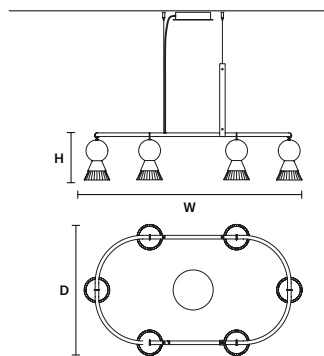

BÖZU S3 LN

W 160 cm / 63.00"
D 14 cm / 5.50"
H 26 cm / 10.20"

STANDARD INTEGRATED LED LIGHTING	
UP	18 W CRI>90 3000 K – 2175 NOMINAL LM
DOWN	18 W CRI>90 3000 K – 2175 NOMINAL LM
ON REQUEST	
UP	18 W CRI>90 2700 K – 2016 NOMINAL LM
DOWN	18 W CRI>90 2700 K – 2016 NOMINAL LM
DIMMABLE	
0-10V	

BÖZU S8 OV

W 168 cm / 66.10"
D 72 cm / 27.50"
H 26 cm / 10.20"

STANDARD INTEGRATED LED LIGHTING	
UP	48 W CRI>90 3000 K – 5800 NOMINAL LM
DOWN	48 W CRI>90 3000 K – 5800 NOMINAL LM
ON REQUEST	
UP	48 W CRI>90 2700 K – 5376 NOMINAL LM
DOWN	48 W CRI>90 2700 K – 5376 NOMINAL LM
DIMMABLE	
0-10V	

BÖZU S6 OV

W 120 cm / 47.25"
D 72 cm / 27.50"
H 26 cm / 10.20"

STANDARD INTEGRATED LED LIGHTING	
UP	36 W CRI>90 3000 K – 4350 NOMINAL LM
DOWN	36 W CRI>90 3000 K – 4350 NOMINAL LM
ON REQUEST	
UP	36 W CRI>90 2700 K – 4032 NOMINAL LM
DOWN	36 W CRI>90 2700 K – 4032 NOMINAL LM
DIMMABLE	
0-10V	

Ⓜ : for the US market, refer to the relevant price list.

BÖZU TL 

Ø 14 cm / 5.50"
H 26 cm / 10.20"

STANDARD INTEGRATED LED LIGHTING
6 W CRI>90
3000 K – 725 NOMINAL LM

ON REQUEST
6 W CRI>90
2700 K – 672 NOMINAL LM