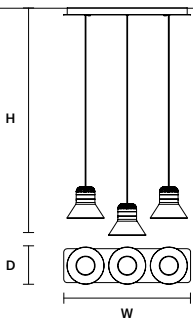

CORDEA C3 LN 75

W 75 cm / 29.50"
D 22 cm / 8.70"
H MAX 170 cm / 66.90"

STANDARD INTEGRATED LED LIGHTING
25,2 W CRI>90 3000 K – 3750 NOMINAL LM
ON REQUEST
25,2 W CRI>90 2700 K – 3150 NOMINAL LM
DIMMABLE
0-10V