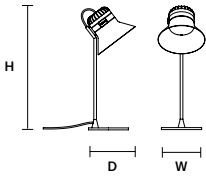

CORDEA TL S		CE
W	14 cm / 5.50"	
D	15 cm / 5.90"	
H	37 cm / 14.60"	
STANDARD INTEGRATED LED LIGHTING		
4,9 W CRI>90		
3000 K – 480 NOMINAL LM		
ON REQUEST		
4,9 W CRI>90		
2700 K – 430 NOMINAL LM		
DIMMABLE		
NO		

CORDEA TL PORTABLE		New	CE	III
W	14 cm / 5.50"			
D	15 cm / 5.90"			
H	37 cm / 14.60"			
STANDARD INTEGRATED LED LIGHTING				
1,3 W CRI>90				
3000 K – 250 NOMINAL LM				
ON REQUEST				
1,3 W CRI>90				
2700 K – 230 NOMINAL LM				
DIMMABLE				
TOUCH				
ACCESSORIES				
WIRELESS				
CHARGING BASE INCLUDED				
DRIVER NOT INCLUDED