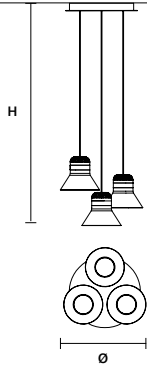

CORDEA C3 RD 40

∅ 50 cm / 19.70"
H MAX 170 cm / 66.90"

STANDARD INTEGRATED LED LIGHTING
25,2 W CRI>90 3000 K – 3750 NOMINAL LM
ON REQUEST
25,2 W CRI>90 2700 K – 3150 NOMINAL LM
DIMMABLE
0-10V