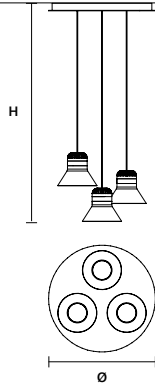

CORDEA TL PORTABLE		New	CE	III
W	14 cm / 5.50"			
D	15 cm / 5.90"			
H	37 cm / 14.60"			
STANDARD INTEGRATED LED LIGHTING				
1,3 W CRI>90				
3000 K – 250 NOMINAL LM				
ON REQUEST				
1,3 W CRI>90				
2700 K – 230 NOMINAL LM				
DIMMABLE				
TOUCH				
ACCESSORIES				
WIRELESS				
CHARGING BASE INCLUDED				
DRIVER NOT INCLUDED				

CORDEA C3 RD 40 

∅ 50 cm / 19.70"
H MAX 170 cm / 66.90"

STANDARD INTEGRATED LED LIGHTING
25,2 W CRI>90 3000 K – 3750 NOMINAL LM
ON REQUEST
25,2 W CRI>90 2700 K – 3150 NOMINAL LM
DIMMABLE
0-10V

CORDEA C3 RD 60 

∅ 60 cm / 23.60"
H MAX 170 cm / 66.90"

STANDARD INTEGRATED LED LIGHTING
25,2 W CRI>90 3000 K – 3750 NOMINAL LM
ON REQUEST
25,2 W CRI>90 2700 K – 3150 NOMINAL LM
DIMMABLE
0-10V

CORDEA C5 RD 80 

∅ 80 cm / 31.50"
H MAX 170 cm / 66.90"

LINEAR CANOPY LN 175

	SIZE	FINISHINGS	PRODUCT NAME
	W 175 cm / 68.90"	● V91	CORDEA C5 LN 175
	D 20 cm / 7.90"		
	H 4 cm / 1.60"		

ROUND CANOPY RD 40

	SIZE	FINISHINGS	PRODUCT NAME
	Ø 40 cm / 15.70"	● V91	CORDEA C3 RD 40
	H 4 cm / 1.60"		