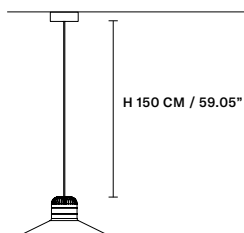

CORDEA S S CE 

∅ 14 cm / 5.50"
H 11 cm / 4.30"

STANDARD INTEGRATED LED LIGHTING
5,4 W - CRI>90
3000 K - 688 NOMINAL LM

ON REQUEST
5,4 W - CRI>90
2700 K - 653 NOMINAL LM

DIMMABLE
TRIAC

CORDEA S P CE 

∅ 22 cm / 8.70"
H 19 cm / 7.50"

STANDARD INTEGRATED LED LIGHTING
8,4 W CRI>90
3000 K - 1250 NOMINAL LM

ON REQUEST
8,4 W CRI>90
2700 K - 1050 NOMINAL LM

DIMMABLE
TRIAC

CORDEA S G CE 

∅ 36 cm / 14.20"
H 16 cm / 6.30"

STANDARD INTEGRATED LED LIGHTING
8,4 W CRI>90
3000 K - 1250 NOMINAL LM

ON REQUEST
8,4 W CRI>90
2700 K - 1050 NOMINAL LM

DIMMABLE
TRIAC

CORDEA TL S		CE
W	14 cm / 5.50"	
D	15 cm / 5.90"	
H	37 cm / 14.60"	
STANDARD INTEGRATED LED LIGHTING		
4,9 W CRI>90		
3000 K – 480 NOMINAL LM		
ON REQUEST		
4,9 W CRI>90		
2700 K – 430 NOMINAL LM		
DIMMABLE		
NO		

∅ 60 cm / 23.60"
H MAX 170 cm / 66.90"

STANDARD INTEGRATED LED LIGHTING
25,2 W CRI>90 3000 K – 3750 NOMINAL LM
ON REQUEST
25,2 W CRI>90 2700 K – 3150 NOMINAL LM
DIMMABLE
0-10V

CORDEA C5 RD 80 

∅ 80 cm / 31.50"
H MAX 170 cm / 66.90"