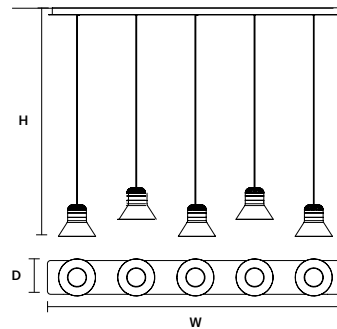

CORDEA C5 LN 175

W 175 cm / 68.90"
D 22 cm / 8.70"
H MAX 170 cm / 66.90"

STANDARD INTEGRATED LED LIGHTING
40 W CRI>90 3000 K – 6000 NOMINAL LM
ON REQUEST
40 W CRI>90 2700 K – 5040 NOMINAL L
DIMMABLE
0-10V