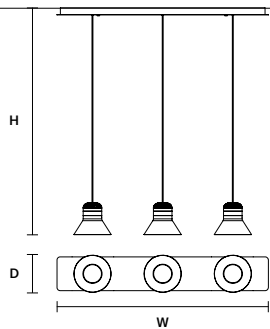

CORDEA C3 LN 125

W 125 cm / 49.20"
D 22 cm / 8.70"
H MAX 170 cm / 66.90"

STANDARD INTEGRATED LED LIGHTING
25,2 W CRI>90 3000 K – 3750 NOMINAL LM
ON REQUEST
25,2 W CRI>90 2700 K – 3150 NOMINAL LM
DIMMABLE
0-10V