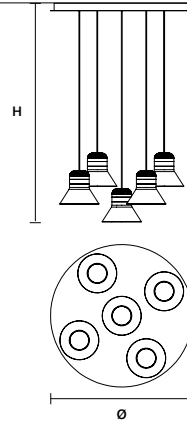

CORDEA C5 RD 80

∅ 80 cm / 31.50"
H MAX 170 cm / 66.90"

STANDARD INTEGRATED LED LIGHTING
40 W CRI>90 3000 K – 6000 NOMINAL LM
ON REQUEST
40 W CRI>90 2700 K – 5040 NOMINAL LM
DIMMABLE
0-10V