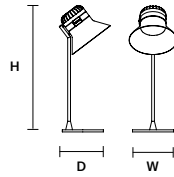

CORDEA TL S		CE
W	14 cm / 5.50"	
D	15 cm / 5.90"	
H	37 cm / 14.60"	
STANDARD INTEGRATED LED LIGHTING		
4,9 W CRI>90		
3000 K – 480 NOMINAL LM		
ON REQUEST		
4,9 W CRI>90		
2700 K – 430 NOMINAL LM		
DIMMABLE		
NO		

CORDEA TL PORTABLE		New	CE	III
W	14 cm / 5.50"			
D	15 cm / 5.90"			
H	37 cm / 14.60"			
STANDARD INTEGRATED LED LIGHTING				
1,3 W CRI>90				
3000 K – 250 NOMINAL LM				
ON REQUEST				
1,3 W CRI>90				
2700 K – 230 NOMINAL LM				
DIMMABLE				
TOUCH				
ACCESSORIES				
WIRELESS				
CHARGING BASE INCLUDED				
DRIVER NOT INCLUDED