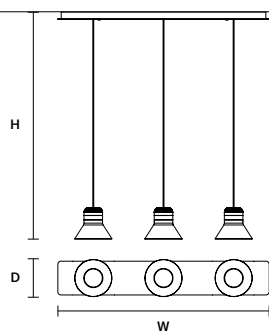

CORDEA C3 LN 125

w 125 cm / 49.20"
D 22 cm / 8.70"
H MAX 170 cm / 66.90"

STANDARD INTEGRATED LED LIGHTING
30 W CRI>90
3000 K – 4530 NOMINAL LM

ON REQUEST
30 W CRI>90
2700 K – 3810 NOMINAL LM

DIMMABLE
1-10V + PUSH