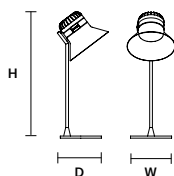

CORDEA TL PORTABLE <small>New</small>		CE
W	14 cm / 5.50"	
D	15 cm / 5.90"	
H	37 cm / 14.60"	
STANDARD INTEGRATED LED LIGHTING		
1,3 W CRI>90		
3000 K - 250 NOMINAL LM		
ON REQUEST		
1,3 W CRI>90		
2700 K - 230 NOMINAL LM		
DIMMABLE		
TOUCH		
ACCESSORIES		
WIRELESS		
CHARGING BASE INCLUDED		
DRIVER NOT INCLUDED		