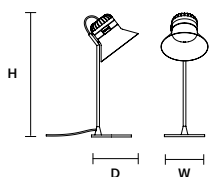

CORDEA TL S		CE
W	14 cm / 5.50"	
D	15 cm / 5.90"	
H	37 cm / 14.60"	
STANDARD INTEGRATED LED LIGHTING		
4,9 W CRI>90		
3000 K - 480 NOMINAL LM		
ON REQUEST		
4,9 W CRI>90		
2700 K - 430 NOMINAL LM		
DIMMABLE		
NO		

CORDEA TL PORTABLE New		CE
W	14 cm / 5.50"	
D	15 cm / 5.90"	
H	37 cm / 14.60"	
STANDARD INTEGRATED LED LIGHTING		
1,3 W CRI>90		
3000 K - 250 NOMINAL LM		
ON REQUEST		
1,3 W CRI>90		
2700 K - 230 NOMINAL LM		
DIMMABLE		
TOUCH		
ACCESSORIES		
WIRELESS		
CHARGING BASE INCLUDED		
DRIVER NOT INCLUDED