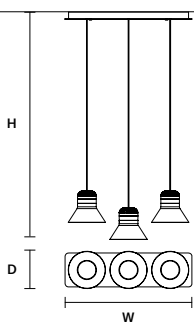

∅ 60 cm / 23.60"
H MAX 170 cm / 66.90"

STANDARD INTEGRATED LED LIGHTING
30 W CRI>90
3000 K – 4530 NOMINAL LM

ON REQUEST
30 W CRI>90
2700 K – 3810 NOMINAL LM

DIMMABLE
1-10V + PUSH

CORDEA C5 RD 80 

∅ 80 cm / 31.50"
H MAX 170 cm / 66.90"

STANDARD INTEGRATED LED LIGHTING
50 W CRI>90
3000 K – 7550 NOMINAL LM

ON REQUEST
50 W CRI>90
2700 K – 6350 NOMINAL LM

DIMMABLE
1-10V + PUSH + DALI

CORDEA C3 LN 75 

w 75 cm / 29.50"
D 22 cm / 8.70"
H MAX 170 cm / 66.90"

STANDARD INTEGRATED LED LIGHTING
30 W CRI>90
3000 K – 4530 NOMINAL LM

ON REQUEST
30 W CRI>90
2700 K – 3810 NOMINAL LM

DIMMABLE
1-10V + PUSH

CORDEA C3 LN 125 

w 125 cm / 49.20"
D 22 cm / 8.70"
H MAX 170 cm / 66.90"