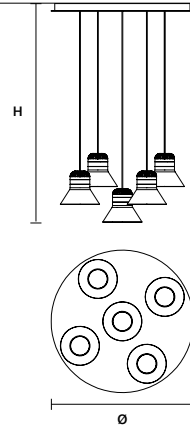

CORDEA C5 RD 80

∅ 80 cm / 31.50"
H MAX 170 cm / 66.90"

STANDARD INTEGRATED LED LIGHTING
50 W CRI>90
3000 K – 7550 NOMINAL LM

ON REQUEST
50 W CRI>90
2700 K – 6350 NOMINAL LM

DIMMABLE
1-10V + PUSH + DALI