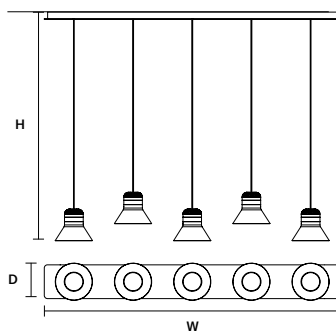

CORDEA C5 LN 175

w 175 cm / 68.90"
D 22 cm / 8.70"
H MAX 170 cm / 66.90"

STANDARD INTEGRATED LED LIGHTING
50 W CRI>90
3000 K – 7550 NOMINAL LM

ON REQUEST
50 W CRI>90
2700 K – 6350 NOMINAL LM

DIMMABLE
1-10V + PUSH + DALI