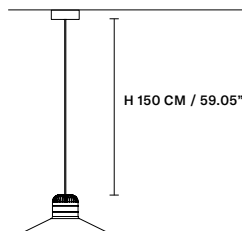

CORDEA S S 

∅ 14 cm / 5.50"
H 11 cm / 4.30"

STANDARD INTEGRATED LED LIGHTING
5,4W - CRI>90
3000 K - 688 NOMINAL LM

ON REQUEST
5,4W - CRI>90
2700 K - 653 NOMINAL LM

DIMMABLE
NO

CORDEA S P 

∅ 22 cm / 8.70"
H 19 cm / 7.50"