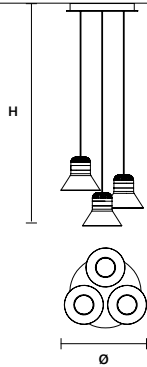

CORDEA C3 RD 40

∅ 50 cm / 19.70"
H MAX 170 cm / 66.90"

STANDARD INTEGRATED LED LIGHTING
30 W CRI>90
3000 K – 4530 NOMINAL LM

ON REQUEST
30 W CRI>90
2700 K – 3810 NOMINAL LM

DIMMABLE
1-10V + PUSH