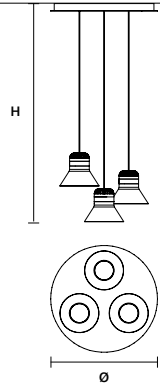

CORDEA TL PORTABLE <small>New</small>		CE
W	14 cm / 5.50"	
D	15 cm / 5.90"	
H	37 cm / 14.60"	
STANDARD INTEGRATED LED LIGHTING		
1,3 W CRI>90		
3000 K - 250 NOMINAL LM		
ON REQUEST		
1,3 W CRI>90		
2700 K - 230 NOMINAL LM		
DIMMABLE		
TOUCH		
ACCESSORIES		
WIRELESS		
CHARGING BASE INCLUDED		
DRIVER NOT INCLUDED		

CORDEA C3 RD 40 

∅ 50 cm / 19.70"
H MAX 170 cm / 66.90"

STANDARD INTEGRATED LED LIGHTING
30 W CRI>90
3000 K – 4530 NOMINAL LM

ON REQUEST
30 W CRI>90
2700 K – 3810 NOMINAL LM

DIMMABLE
1-10V + PUSH

CORDEA C3 RD 60 

∅ 60 cm / 23.60"
H MAX 170 cm / 66.90"

STANDARD INTEGRATED LED LIGHTING
30 W CRI>90
3000 K – 4530 NOMINAL LM

ON REQUEST
30 W CRI>90
2700 K – 3810 NOMINAL LM

DIMMABLE
1-10V + PUSH

CORDEA C5 RD 80 

∅ 80 cm / 31.50"
H MAX 170 cm / 66.90"