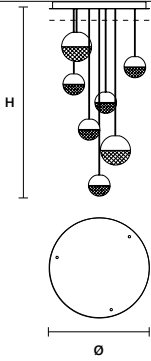

| IGLÙ TL1 | | CE |
|--------------------------------|---|----|
| W | 24 cm / 9.40" | |
| D | 28 cm / 11.00" | |
| H | 55 cm / 21.70" | |
| INTEGRATED LED LIGHTING | | |
| UP | 3.7 W CRI>90 3000 K – 462 NOMINAL LM | |
| DOWN | 11.4 W CRI>90 3000 K – 1450 NOMINAL LM | |
| ON REQUEST | | |
| UP | 3,7 W CRI>90 2700 K – 448 NOMINAL LM | |
| DOWN | 11,4 W CRI>90 2700 K – 1232 NOMINAL LM | |
| DIMMABLE | | |
| OWN BUTTON | | |

| IGLÙ STL1 | | CE |
|--------------------------------|---|----|
| W | 24 cm / 9.40" | |
| D | 28 cm / 11.00" | |
| H | 162 cm / 63.80" | |
| INTEGRATED LED LIGHTING | | |
| UP | 3.7 W CRI>90 3000 K – 462 NOMINAL LM | |
| DOWN | 11.4 W CRI>90 3000 K – 1450 NOMINAL LM | |
| ON REQUEST | | |
| UP | 3,7 W CRI>90 2700 K – 448 NOMINAL LM | |
| DOWN | 11,4 W CRI>90 2700 K – 1232 NOMINAL LM | |
| DIMMABLE | | |
| OWN BUTTON | | |

IGLÙ S7 

∅ 60 cm / 23.60"
H MAX 150 cm / 59.10"

STANDARD INTEGRATED LED LIGHTING
52,3 W CRI>90
3000 K - 6700 NOMINAL LM

ON REQUEST
52,3 W CRI>90
2700 K - 6030 NOMINAL LM

DIMMABLE
0-10V

IGLÙ C5 RD 40 

∅ 40cm/ 15.70"
H MAX 150 cm / 59.10"