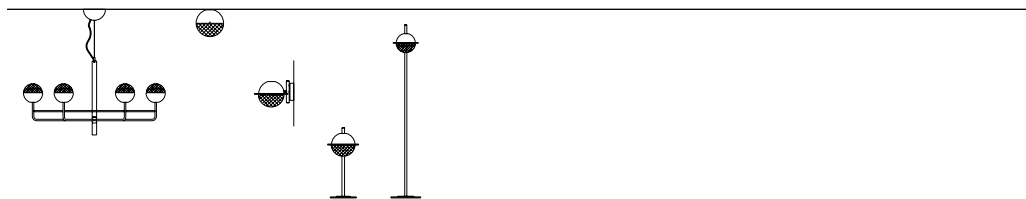

Iglù

SUSPENSION
CEILING
APPLIQUE
TABLE LAMP
FLOOR LAMP