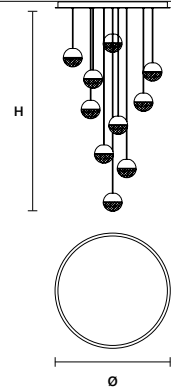

IGLÙ C10 RD 80

∅ 80cm/ 31.50"
H MAX 150 cm / 59.10"

INTEGRATED LED LIGHTING
50 W CRI>90
3000K - 6384 NOMINAL LM

ON REQUEST
54 W CRI>90
2700 K - 6536 NOMINAL LM

DIMMABLE
0-10V