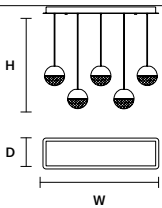

DIMMABLE
0-10V

IGLÙ C5 LN 75 

W 75 cm / 29.50"
D 20 cm / 7.90"
H MAX 150 cm / 59.10"

INTEGRATED LED LIGHTING
27 W CRI>90
3000K - 3440 NOMINAL LM

ON REQUEST
27 W CRI>90
2700K - 3268 NOMINAL LM

DIMMABLE
0-10V