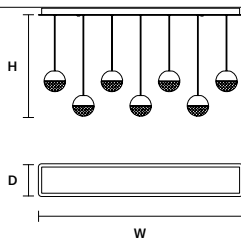

IGLÙ C7 LN 125

W 125 cm / 49.20"
D 20 cm / 7.90"
H MAX 150 cm / 59.10"

INTEGRATED LED LIGHTING
37.8 W CRI>90
3000K - 4816 NOMINAL LM

ON REQUEST
37,8 W CRI>90
2700K - 4575 NOMINAL LM

DIMMABLE
0-10V