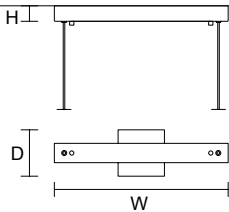

SINGLE CANOPY

SIZE		CANOPI FINISHINGS	CABLE COLOR	PRODUCT NAME
W	45 cm / 17.70"	V86	BLACK	IGLÚ S2
D	12 cm / 4.70"			
H	4 cm / 1.60"			

SINGLE CANOPY