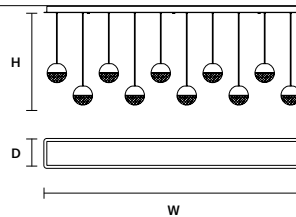

IGLÙ C10 LN 175

W 175 cm / 68.90"
D 20 cm / 7.90"
H MAX 150 cm / 59.10"

INTEGRATED LED LIGHTING
50 W CRI>90
3000K - 6384 NOMINAL LM

ON REQUEST
54 W CRI>90
2700 K - 6536 NOMINAL LM

DIMMABLE
0-10V