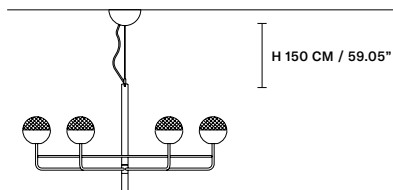

Gold mesh - v94

STANDARD CABLES

IGLÙ S1 13 New 

Ø 13 cm / 5.10"
H 13 cm / 5.10"

| |
|---|
| STANDARD INTEGRATED LED LIGHTING |
| 5,4 W CRI>90 3000 K – 688 NOMINAL LM |
| ON REQUEST |
| 5,4 W CRI>90 2700 K – 653 NOMINAL LM |
| DIMMABLE |
| TRIAC |

IGLÙ S1 18 New 

Ø 18 cm / 7.10"
H 18 cm / 7.10"

| |
|---|
| STANDARD INTEGRATED LED LIGHTING |
| 11,4 W CRI>90 3000 K – 1450 NOMINAL LM |
| ON REQUEST |
| 11,4 W CRI>90 2700 K – 1232 NOMINAL LM |
| DIMMABLE |
| TRIAC |