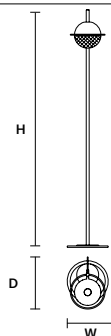

IGLÙ STL1		CE
W	24 cm / 9.40"	
D	28 cm / 11.00"	
H	162 cm / 63.80"	
INTEGRATED LED LIGHTING		
UP	3.7 W CRI>90 3000 K – 462 NOMINAL LM	
DOWN	11.4 W CRI>90 3000 K – 1450 NOMINAL LM	
ON REQUEST		
UP	3,7 W CRI>90 2700 K – 448 NOMINAL LM	
DOWN	11,4 W CRI>90 2700 K – 1232 NOMINAL LM	
DIMMABLE		
OWN BUTTON