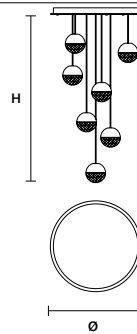

IGLÙ C7 RD 60

∅ 60cm/ 23.60"
H MAX 150 cm / 59.10"

STANDARD INTEGRATED LED LIGHTING
37,8 W CRI>90
3000K - 4816 NOMINAL LM

ON REQUEST
37,8 W CRI>90
2700K - 4575 NOMINAL LM

DIMMABLE
1-10V + PUSH