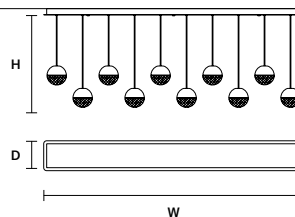

IGLÙ C10 LN 175

W 175 cm / 68.90"
D 20 cm / 7.90"
H MAX 150 cm / 59.10"

STANDARD INTEGRATED LED LIGHTING
54W CRI>90
3000K - 6880 NOMINAL LM

ON REQUEST
54 W CRI>90
2700 K - 6536 NOMINAL LM

DIMMABLE
1-10V + PUSH + DALI