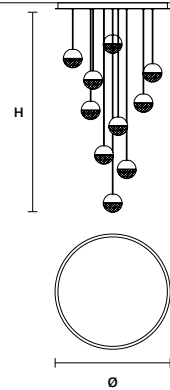

**IGLÙ C7 RD 60** 

∅ 60cm/ 23.60"  
H MAX 150 cm / 59.10"

STANDARD INTEGRATED LED LIGHTING  
37,8 W CRI>90  
3000K - 4816 NOMINAL LM

ON REQUEST  
37,8 W CRI>90  
2700K - 4575 NOMINAL LM

DIMMABLE  
1-10V + PUSH

**IGLÙ C10 RD 80** 

∅ 80cm/ 31.50"  
H MAX 150 cm / 59.10"

STANDARD INTEGRATED LED LIGHTING  
54 W CRI>90  
3000K - 6880 NOMINAL LM

ON REQUEST  
54 W CRI>90  
2700 K - 6536 NOMINAL LM

DIMMABLE  
1-10V + PUSH + DALI