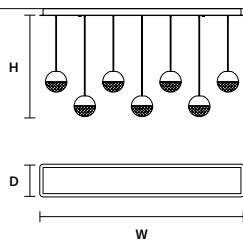

IGLÙ C7 LN 125

W 125 cm / 49.20"
D 20 cm / 7.90"
H MAX 150 cm / 59.10"

STANDARD INTEGRATED LED LIGHTING
37,8 W CRI>90
3000K - 4816 NOMINAL LM

ON REQUEST
37,8 W CRI>90
2700K - 4575 NOMINAL LM

DIMMABLE
1-10V + PUSH